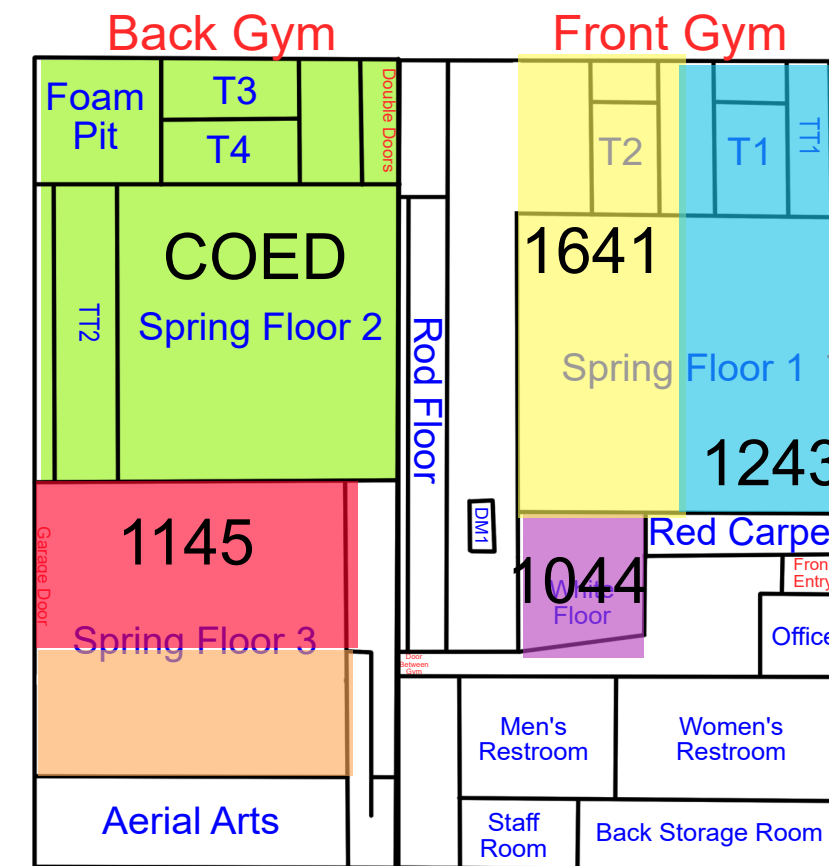

Start Time: 7:00
End Time: 7:30

Start Time: 7:30
End Time: 8:00

Start Time: 8:00
End Time: 8:30

Thursday

Updates: 3/23/26 Rotation A