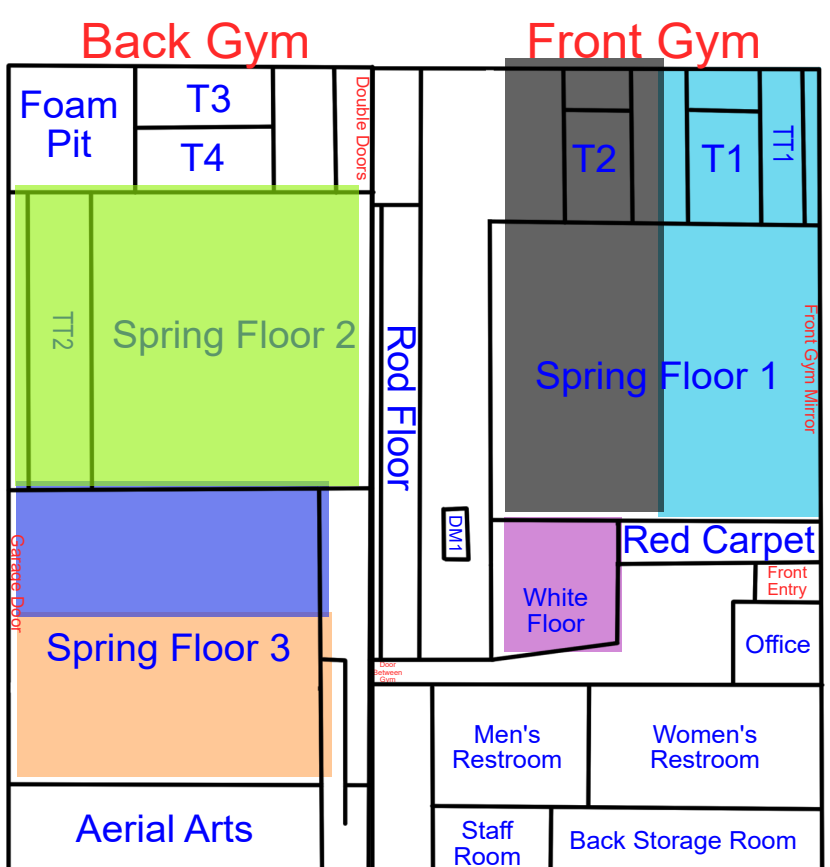

Start Time: 6:00
End Time: 6:30