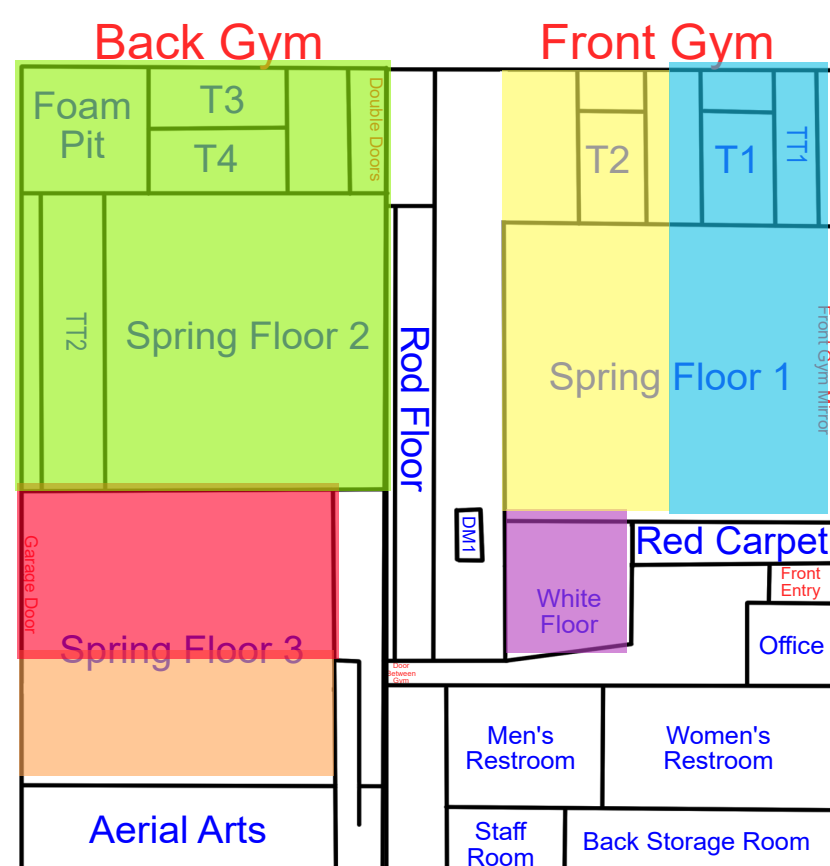

Start Time: 7:00
End Time: 7:30

Start Time: 7:30
End Time: 8:00

Start Time: 8:00
End Time: 8:30

Thursday

Updates: 3/23/26 Rotation A