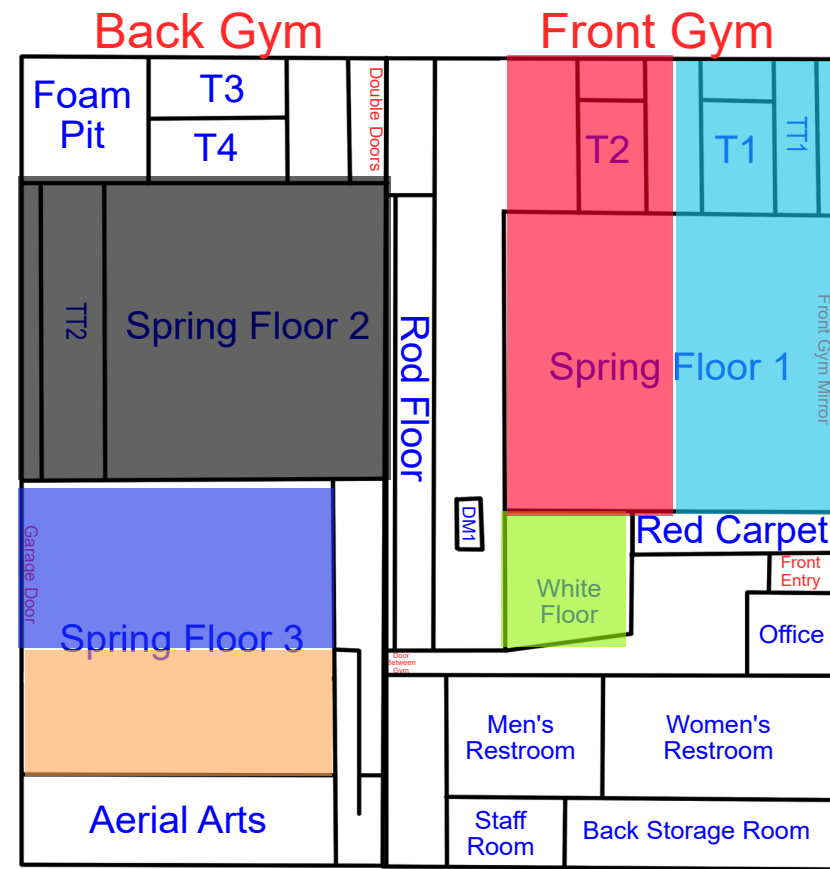

Start Time: 4:00
End Time: 4:30