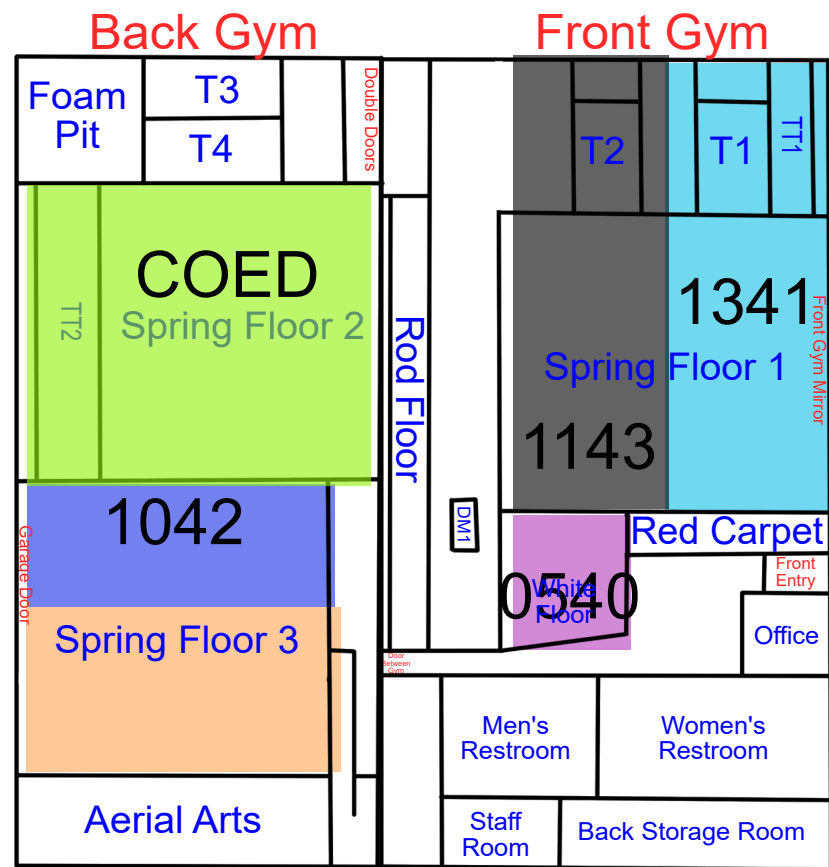

Start Time: 5:30
End Time: 6:00