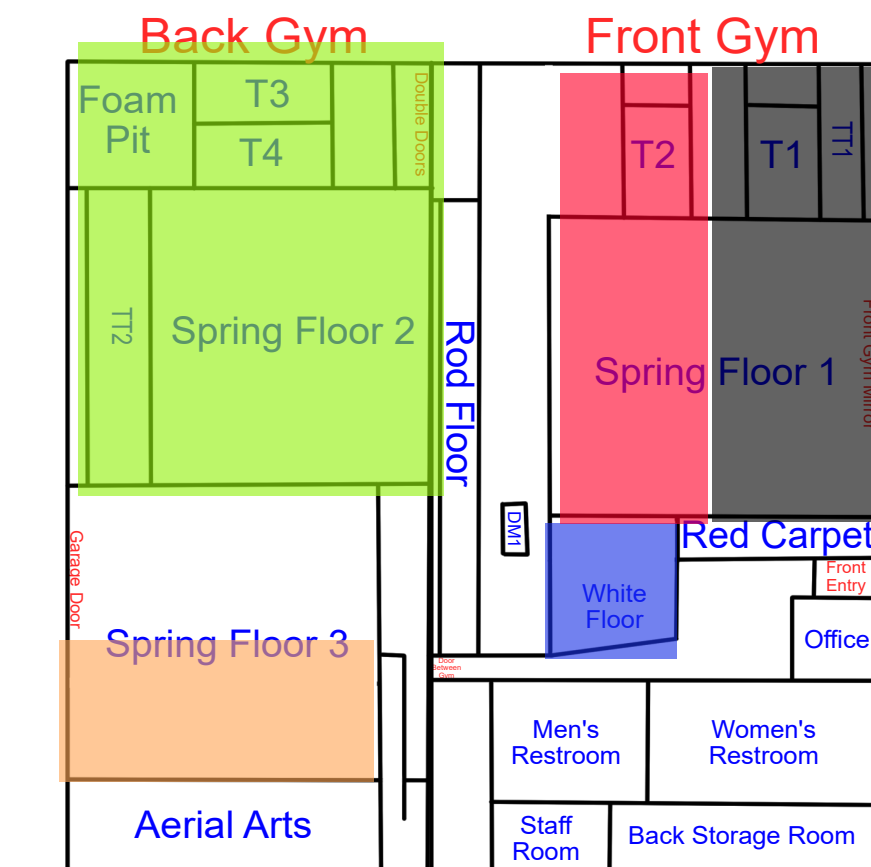

Start Time: 7:00
End Time: 7:30

Start Time: 7:30
End Time: 8:00

Start Time: 8:00
End Time: 8:30

Thursday

Updates: 3/23/26 Rotation A