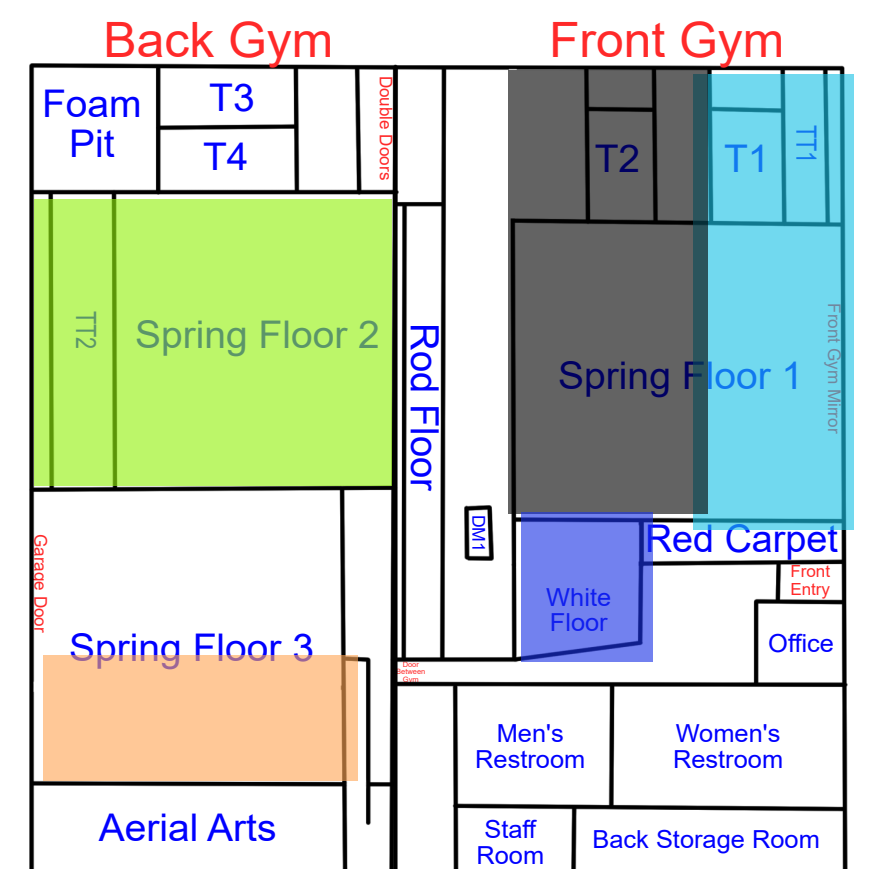

Start Time: 5:00
End Time: 5:30