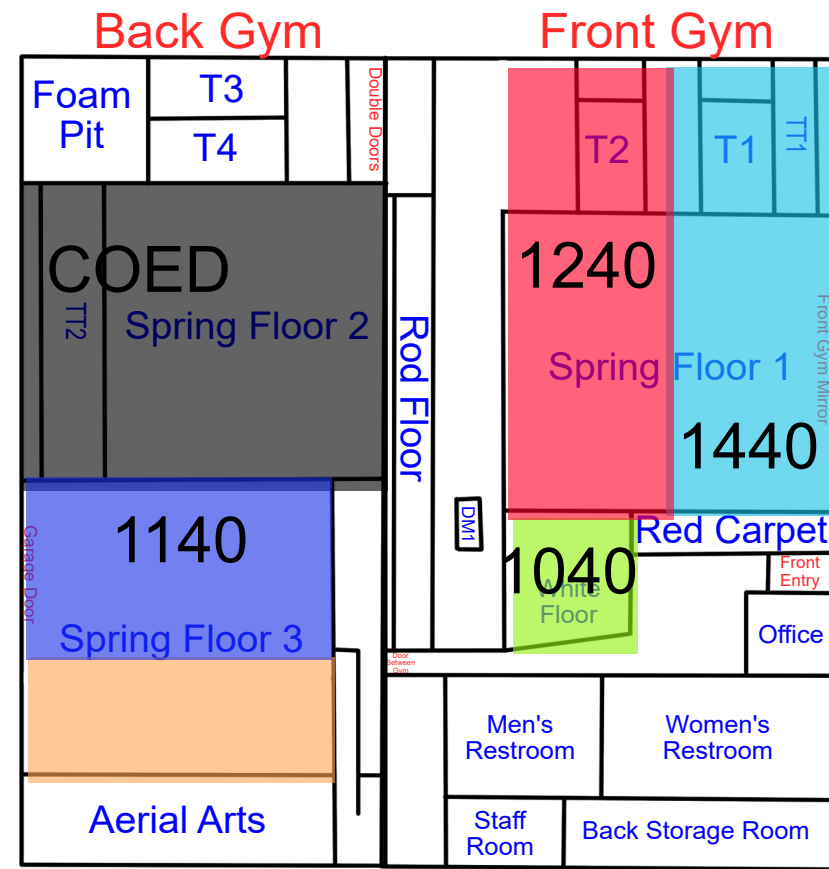

Start Time: 3:30
End Time: 4:00