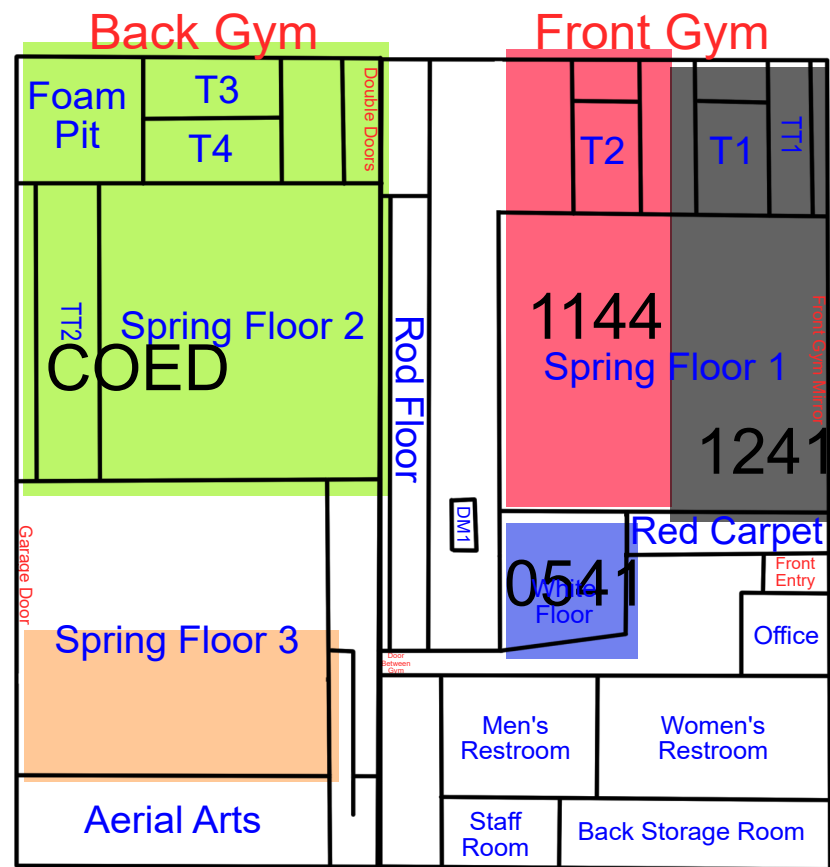

Start Time: 7:00
End Time: 7:30

Start Time: 7:30
End Time: 8:00

Start Time: 8:00
End Time: 8:30

Thursday

Updates: 3/23/26 Rotation A