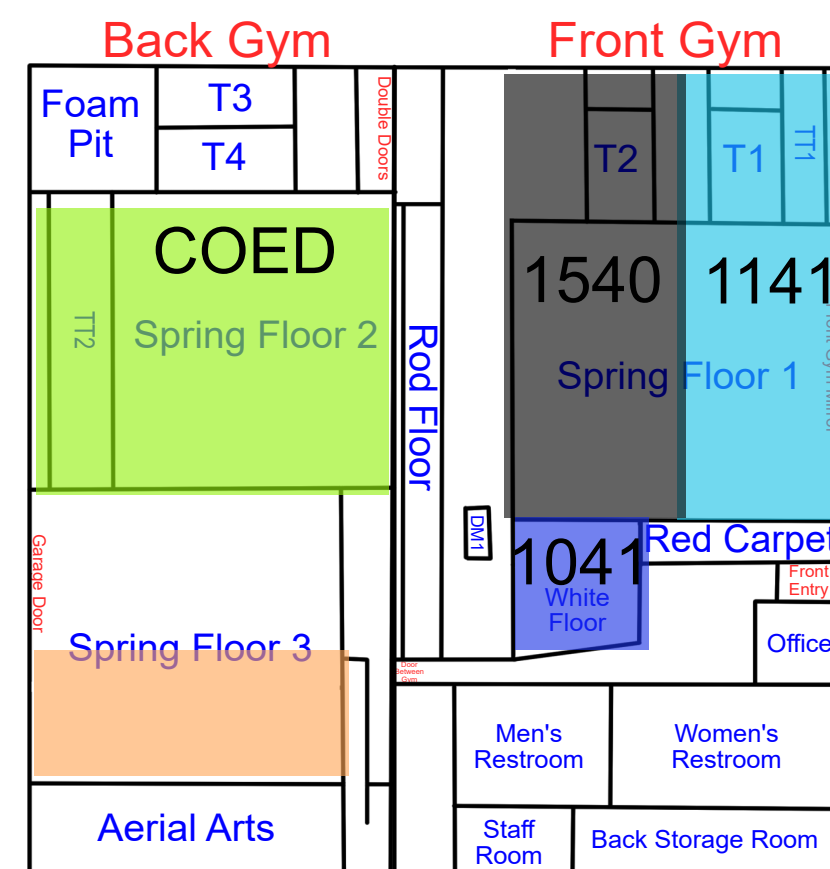

Start Time: 4:30
End Time: 5:00