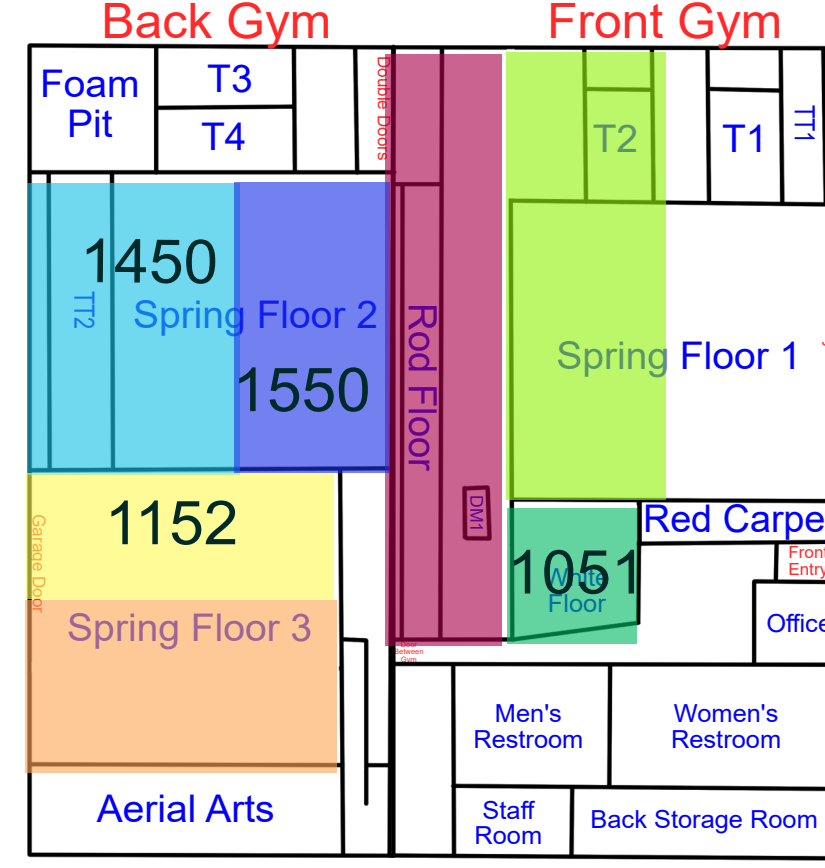

Start Time: 3:30
End Time: 4:00

Start Time: 4:00
End Time: 4:30

Start Time: 4:30
End Time: 5:00

Start Time: 5:00
End Time: 5:30

Start Time: 5:30
End Time: 6:00

Start Time: 6:00
End Time: 6:30

Start Time: 6:30
End Time: 7:00

Start Time: 7:00
End Time: 7:30