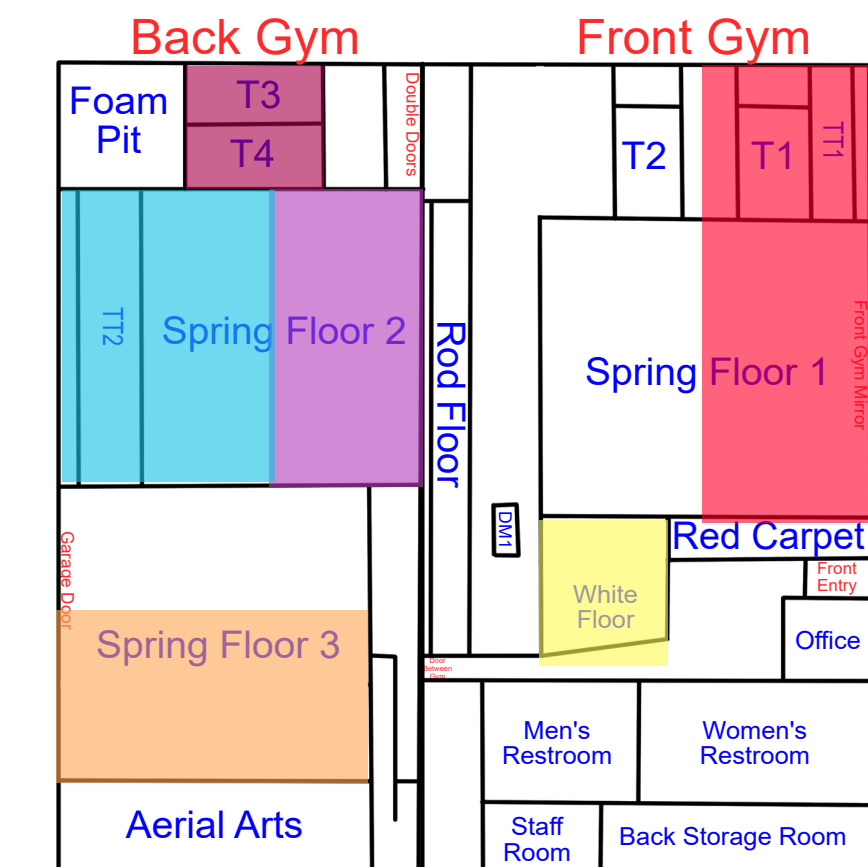

Start Time: 7:00  
End Time: 7:30

Start Time: 7:30  
End Time: 8:00

Start Time: 8:00  
End Time: 8:30