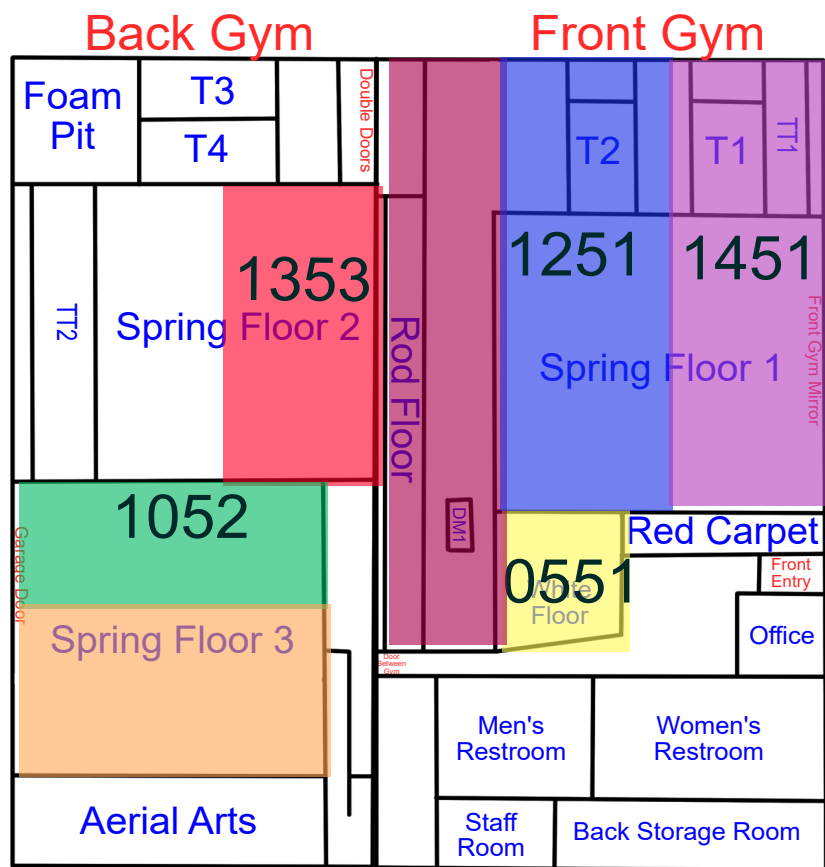

Start Time: 7:00  
End Time: 7:30

Start Time: 7:30  
End Time: 8:00

Start Time: 8:00  
End Time: 8:30