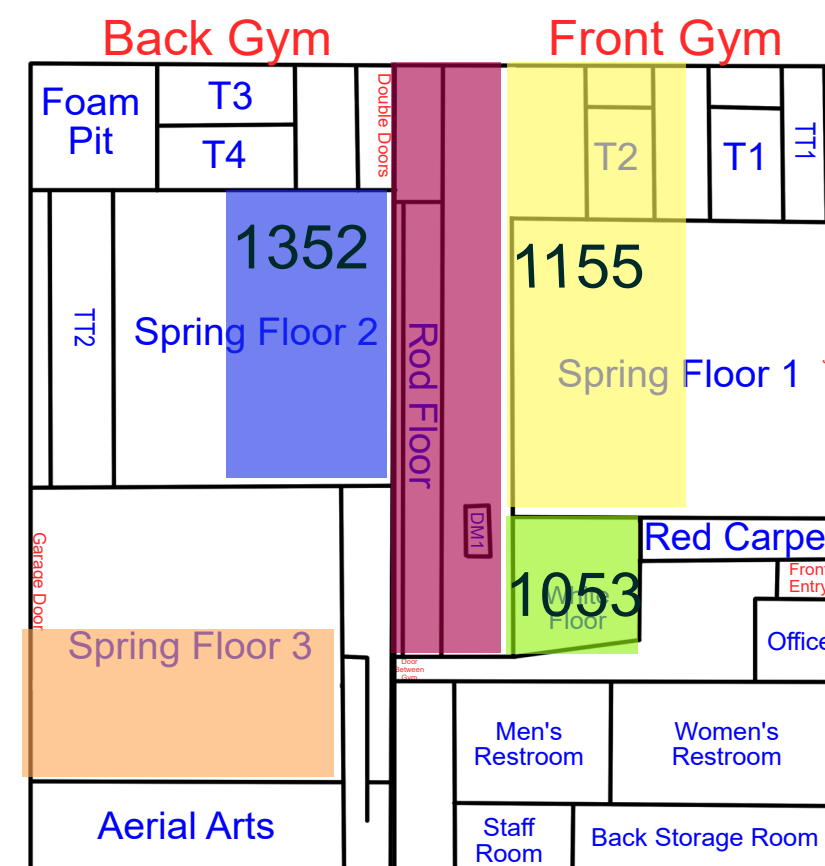

Start Time: 7:00  
End Time: 7:30

Start Time: 7:30  
End Time: 8:00

Start Time: 8:00  
End Time: 8:30