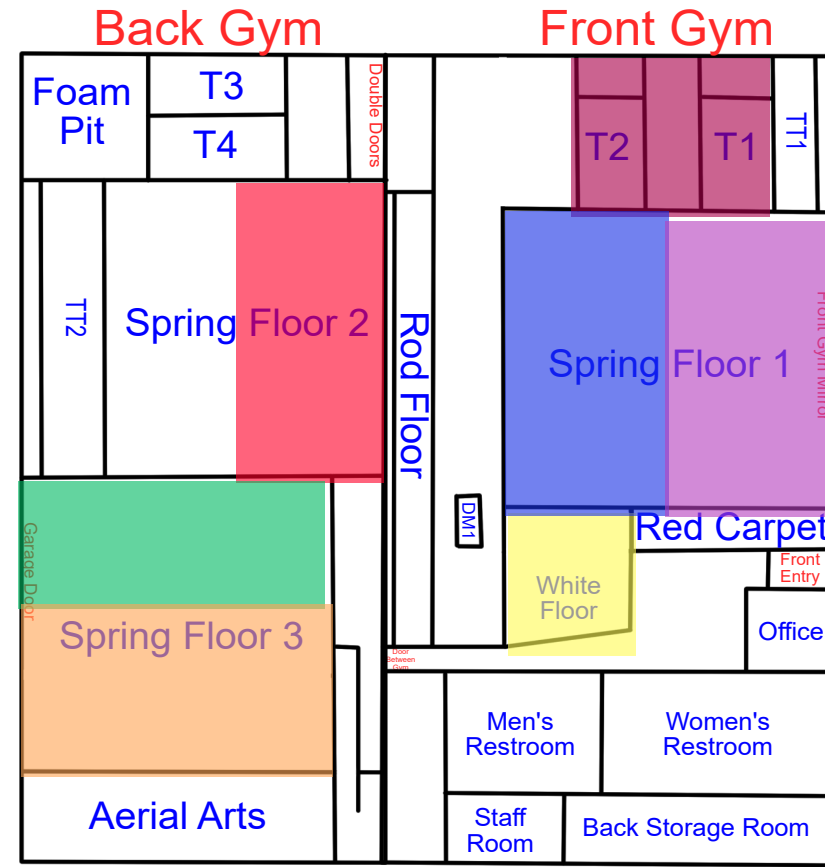

Start Time: 7:00  
End Time: 7:30

Start Time: 7:30  
End Time: 8:00

Start Time: 8:00  
End Time: 8:30