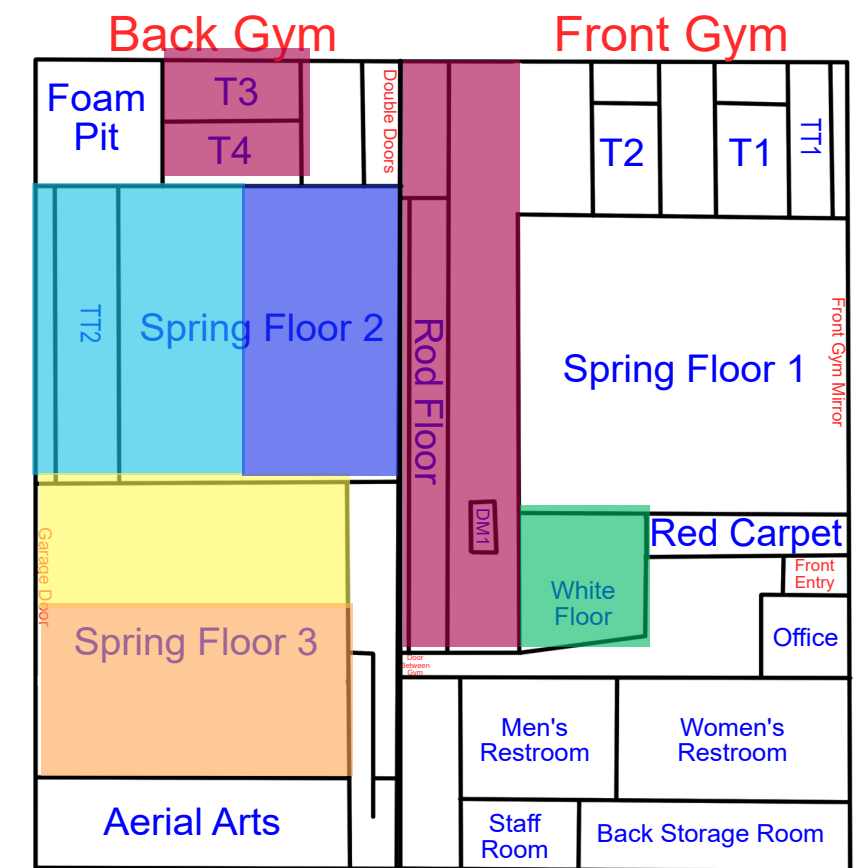

Start Time: 3:30
End Time: 4:00

Start Time: 4:00
End Time: 4:30

Start Time: 4:30
End Time: 5:00

Start Time: 5:00
End Time: 5:30

Start Time: 5:30
End Time: 6:00

Start Time: 6:00
End Time: 6:30

Start Time: 6:30
End Time: 7:00

Start Time: 7:00
End Time: 7:30