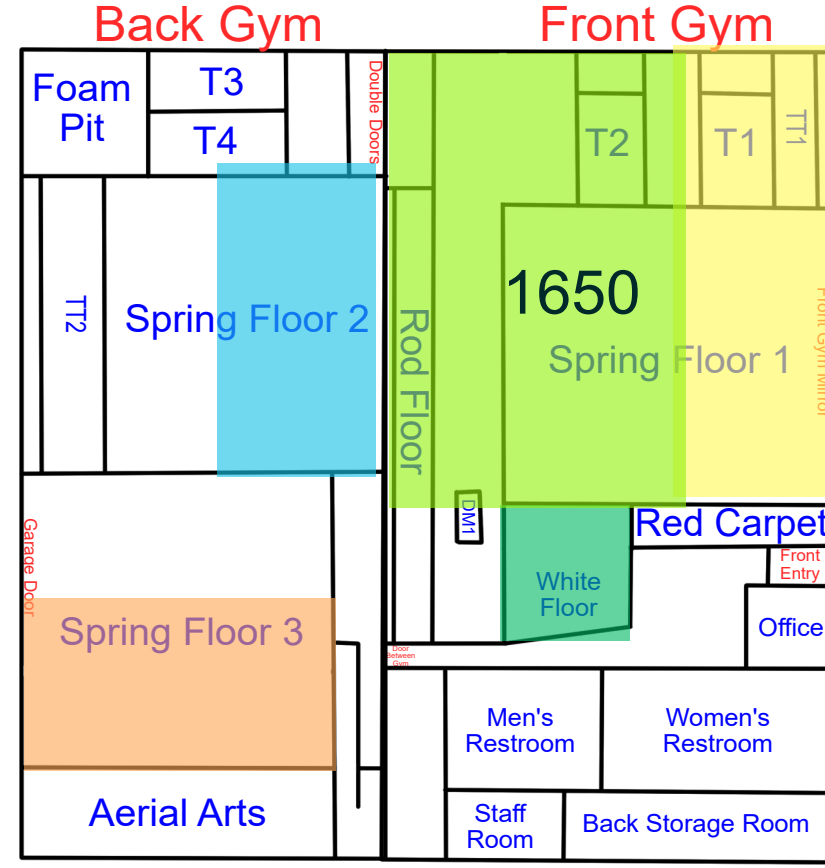

Start Time: 3:30
End Time: 4:00

Start Time: 4:00
End Time: 4:30

Start Time: 4:30
End Time: 5:00

Start Time: 5:00
End Time: 5:30

Start Time: 5:30
End Time: 6:00

Start Time: 6:00
End Time: 6:30

Start Time: 6:30
End Time: 7:00

Start Time: 7:00
End Time: 7:30