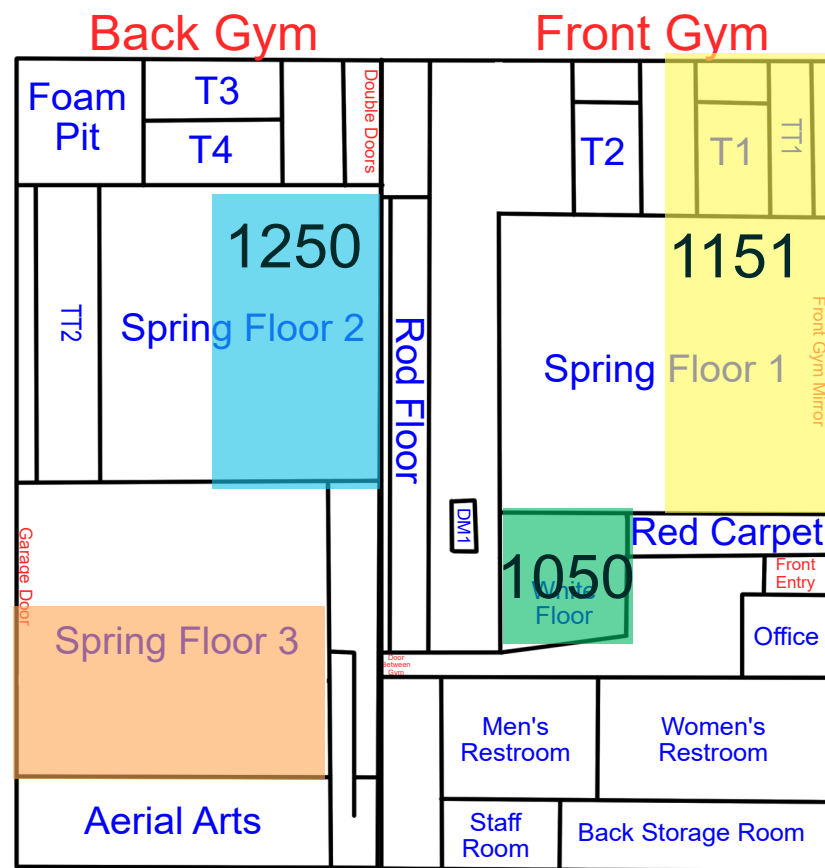

Start Time: 3:30
End Time: 4:00

Start Time: 4:00
End Time: 4:30

Start Time: 4:30
End Time: 5:00

Start Time: 5:00
End Time: 5:30

Start Time: 5:30
End Time: 6:00

Start Time: 6:00
End Time: 6:30

Start Time: 6:30
End Time: 7:00

Start Time: 7:00
End Time: 7:30