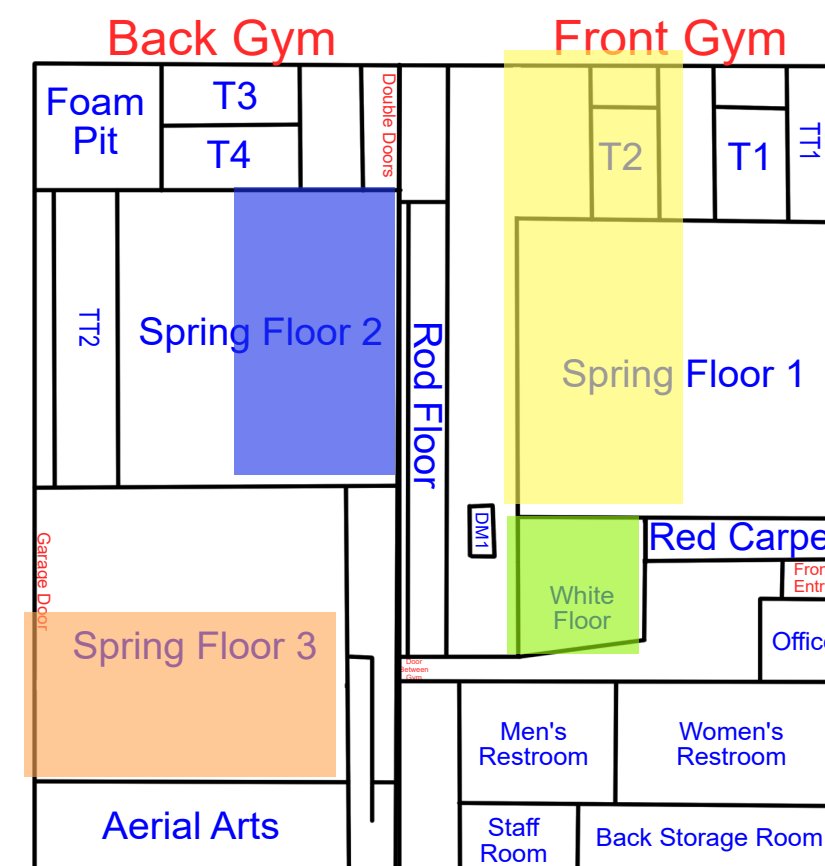

Start Time: 7:00  
End Time: 7:30

Start Time: 7:30  
End Time: 8:00

Start Time: 8:00  
End Time: 8:30