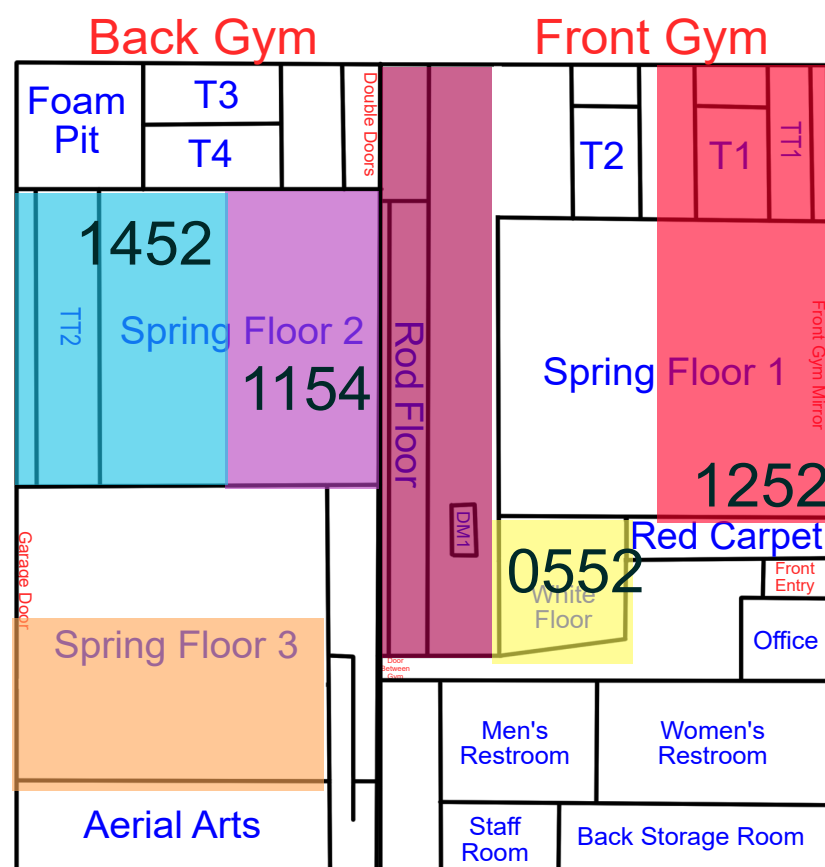

Start Time: 7:00  
End Time: 7:30

Start Time: 7:30  
End Time: 8:00

Start Time: 8:00  
End Time: 8:30