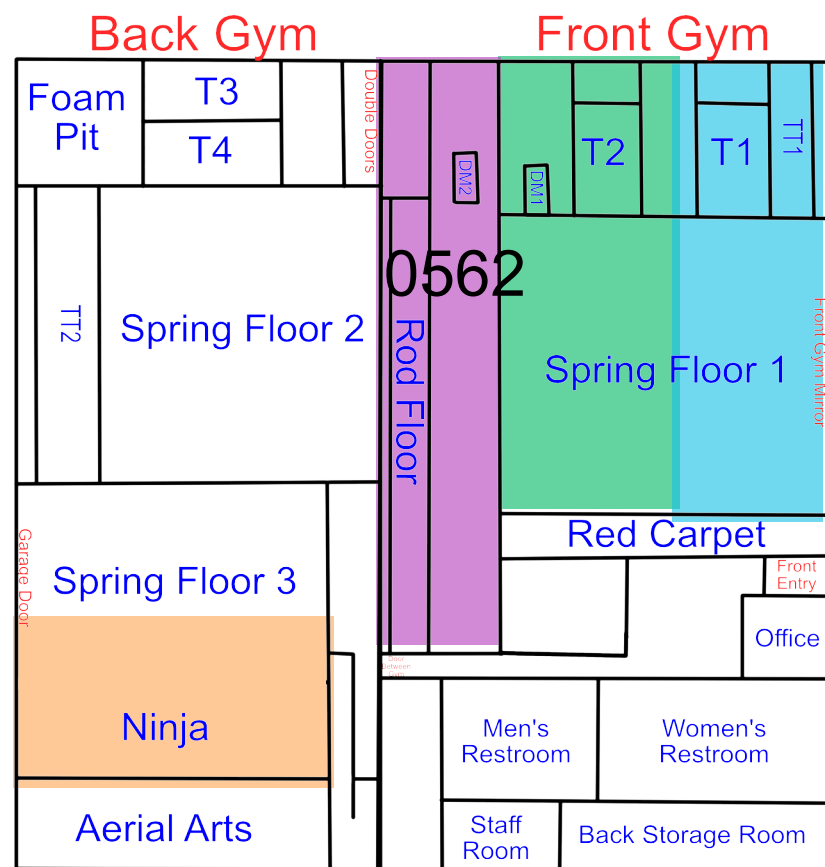

Start Time: 12:30
End Time: 1:00

Saturday

Updates: 3/23/26 Rotation A