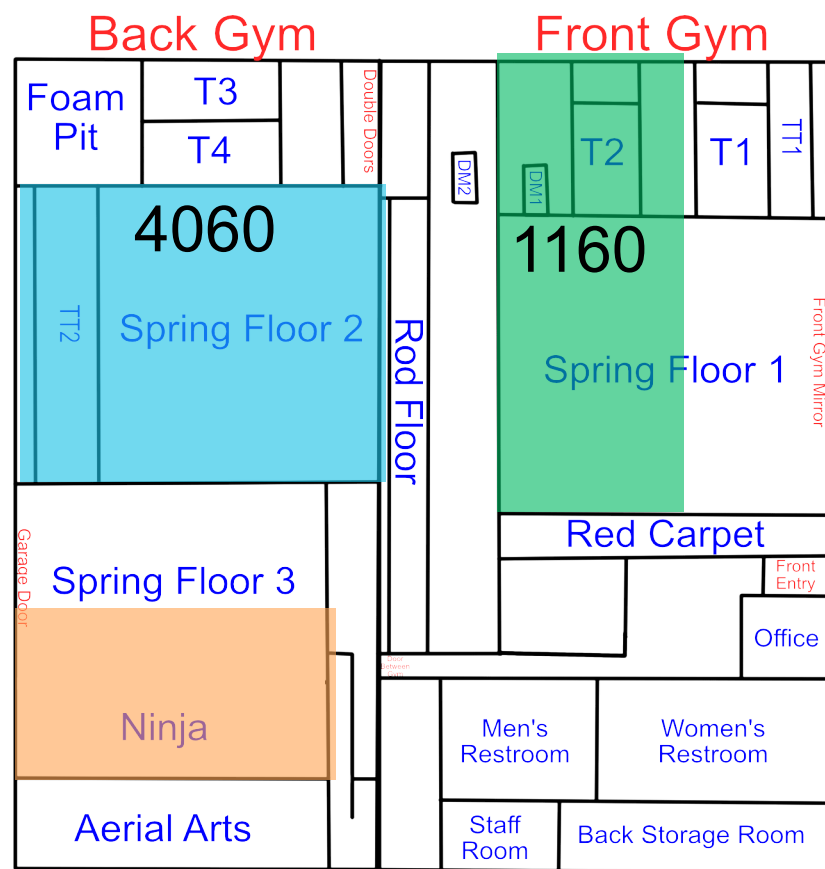

Start Time: 9:00
End Time: 9:30

Start Time: 9:30
End Time: 10:00

Start Time: 10:00
End Time: 10:30

Start Time: 10:30
End Time: 11:00

Start Time: 11:00
End Time: 11:30

Start Time: 11:30
End Time: 12:00

Start Time: 12:00
End Time: 12:30

Start Time: 12:30
End Time: 1:00