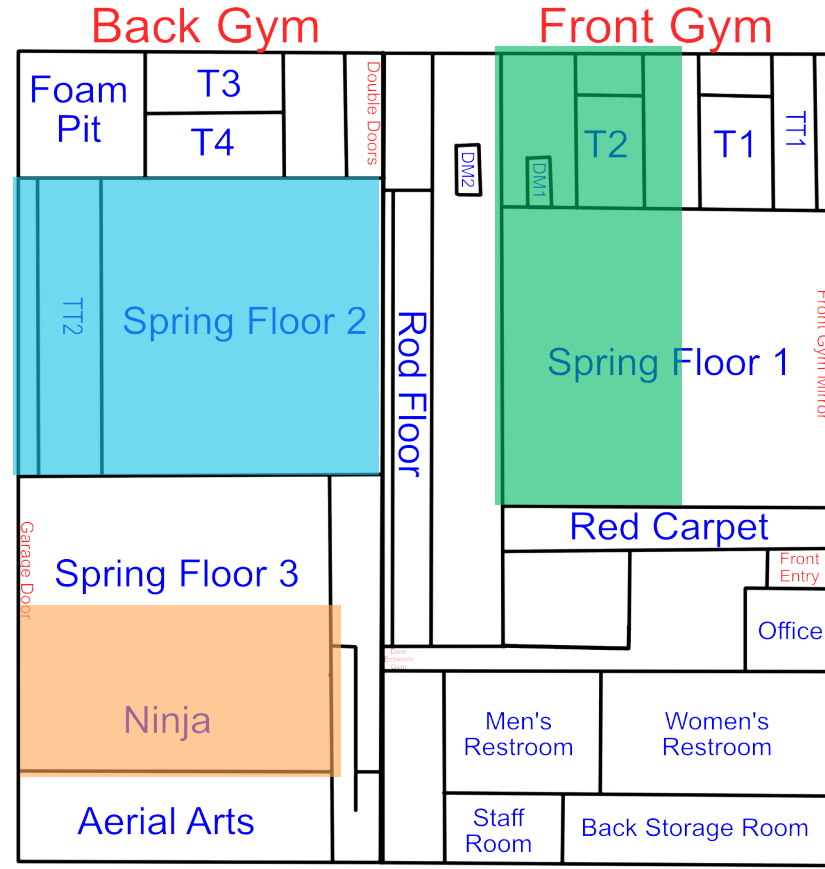

Start Time: 9:00
End Time: 9:30

Start Time: 9:30
End Time: 10:00

Start Time: 10:00
End Time: 10:30

Start Time: 10:30
End Time: 11:00

Start Time: 11:00
End Time: 11:30

Start Time: 11:30
End Time: 12:00

Start Time: 12:00
End Time: 12:30

Start Time: 12:30
End Time: 1:00