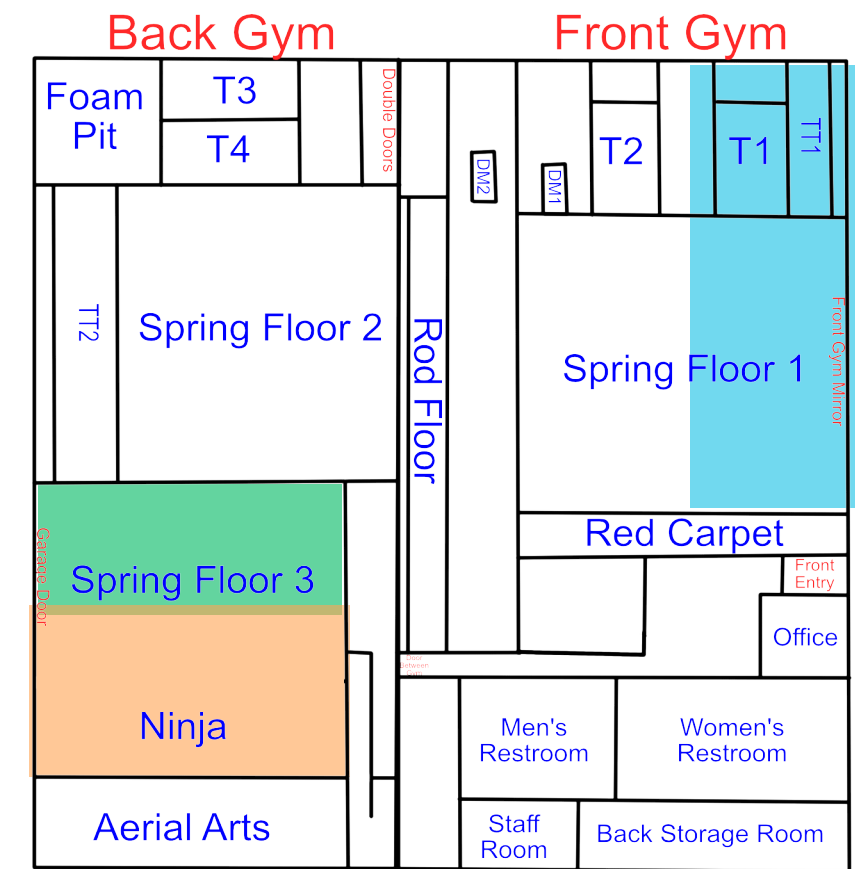

Start Time: 9:00
End Time: 9:30

Start Time: 9:30
End Time: 10:00

Start Time: 10:00
End Time: 10:30

Start Time: 10:30
End Time: 11:00

Start Time: 11:00
End Time: 11:30

Start Time: 11:30
End Time: 12:00

Start Time: 12:00
End Time: 12:30

Start Time: 12:30
End Time: 1:00