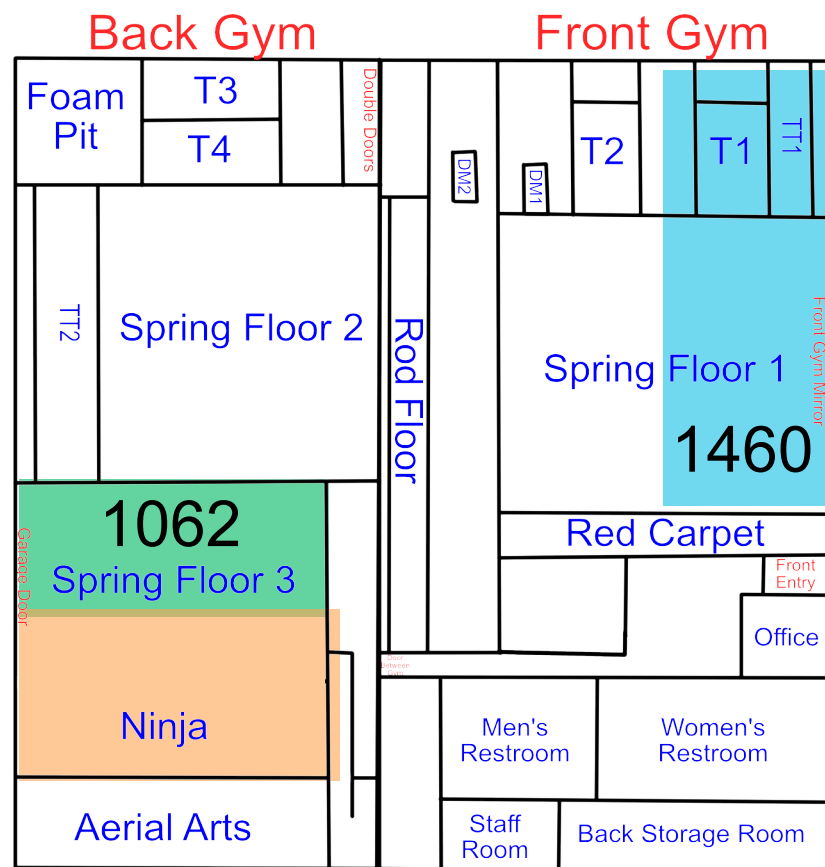

Start Time: 12:30
End Time: 1:00

Saturday

Updates: 3/23/26 Rotation A