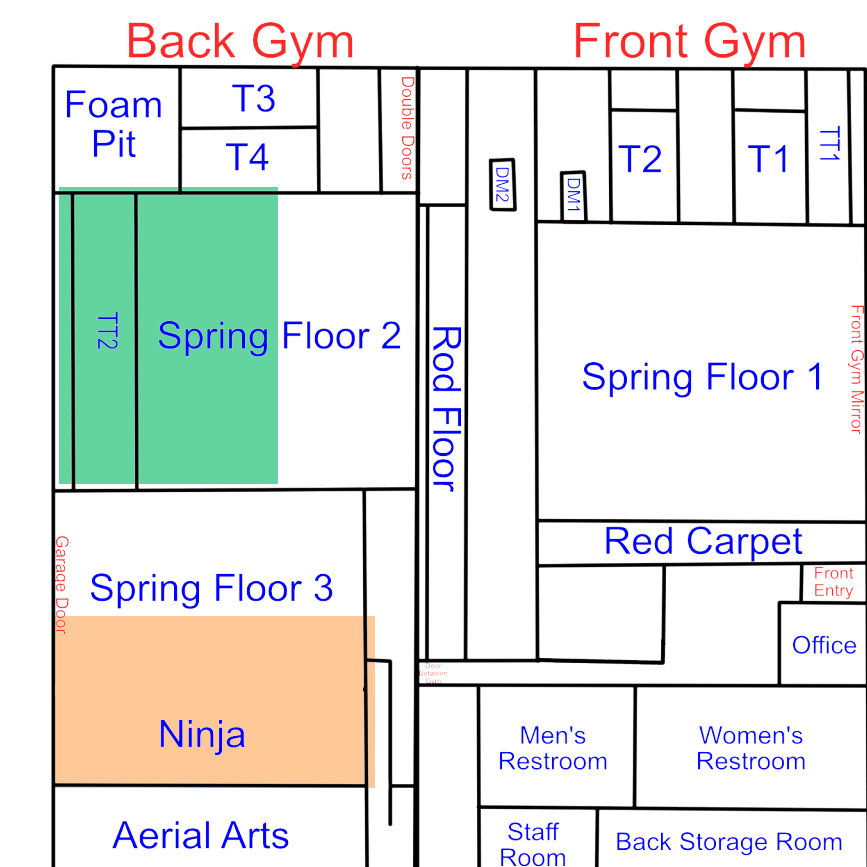

Start Time: 12:30
End Time: 1:00

Saturday

Updates: 3/23/26 Rotation A