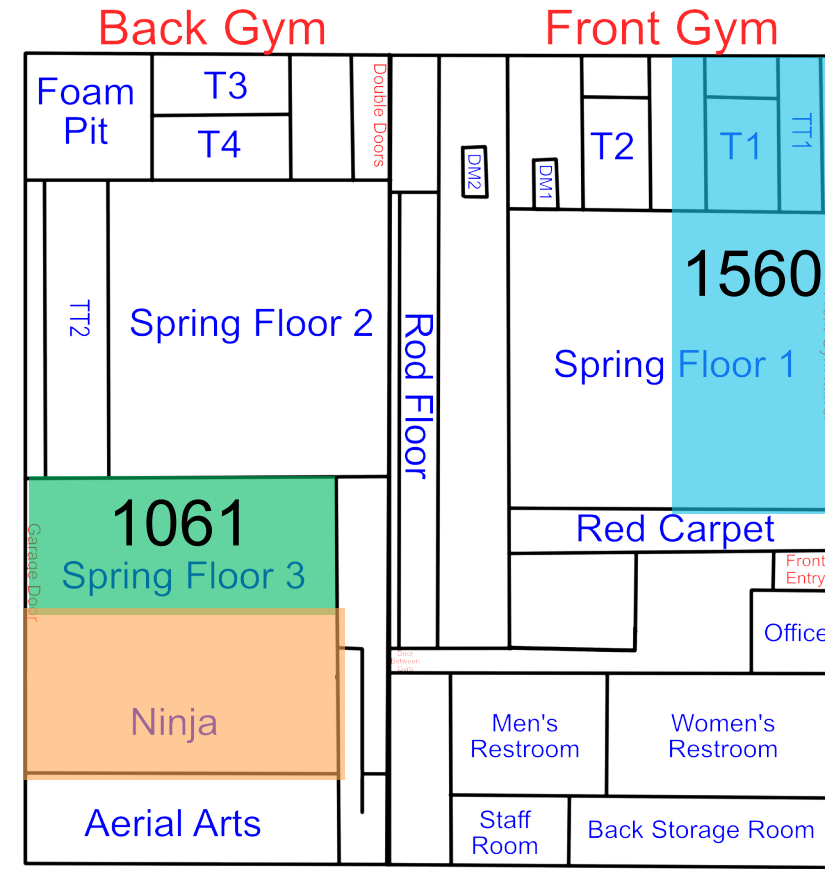

Start Time: 9:00
End Time: 9:30

Start Time: 9:30
End Time: 10:00

Start Time: 10:00
End Time: 10:30

Start Time: 10:30
End Time: 11:00

Start Time: 11:00
End Time: 11:30

Start Time: 11:30
End Time: 12:00

Start Time: 12:00
End Time: 12:30

Start Time: 12:30
End Time: 1:00