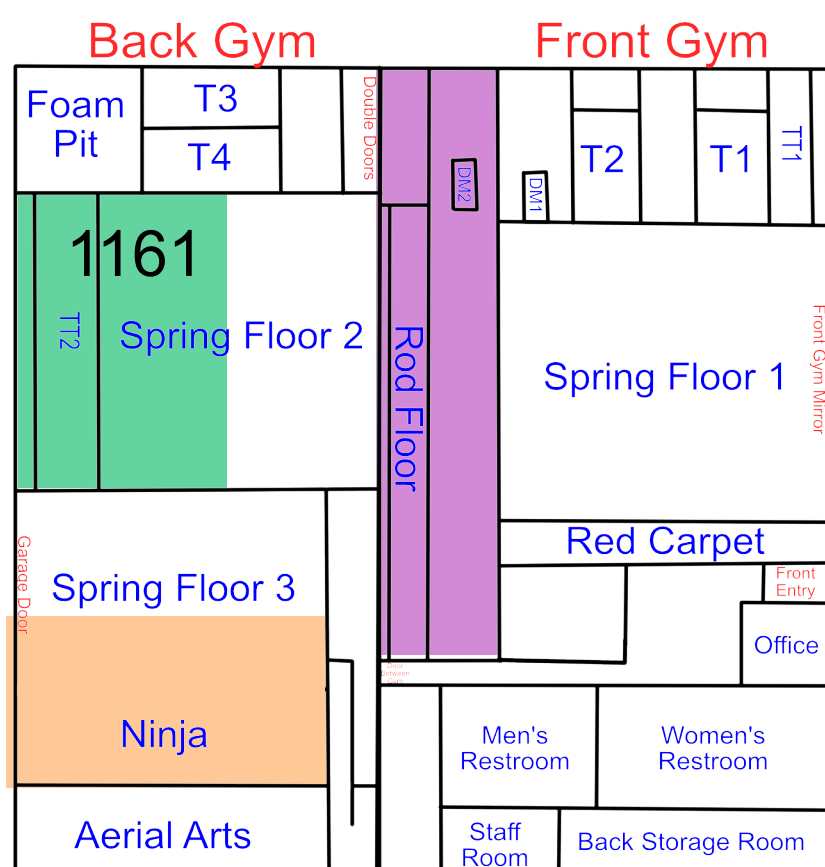

Start Time: 12:30
End Time: 1:00

Saturday

Updates: 3/23/26 Rotation A