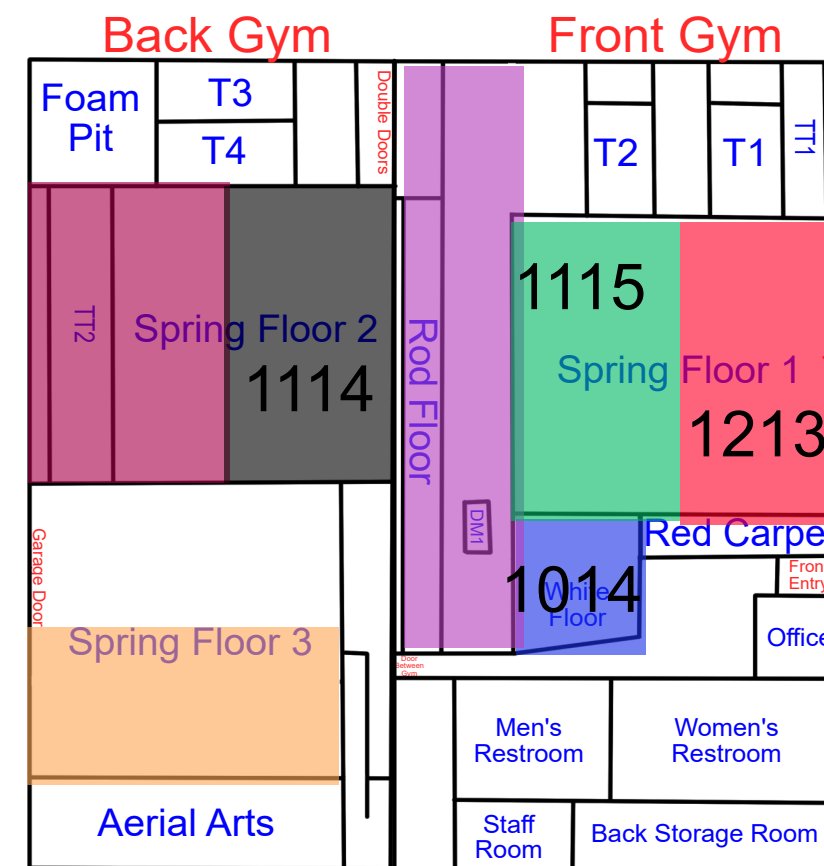

Start Time: 7:00
End Time: 7:30

Start Time: 7:30
End Time: 8:00

Start Time: 8:00
End Time: 8:30

Monday

Updates: 4/20/26 Rotation C