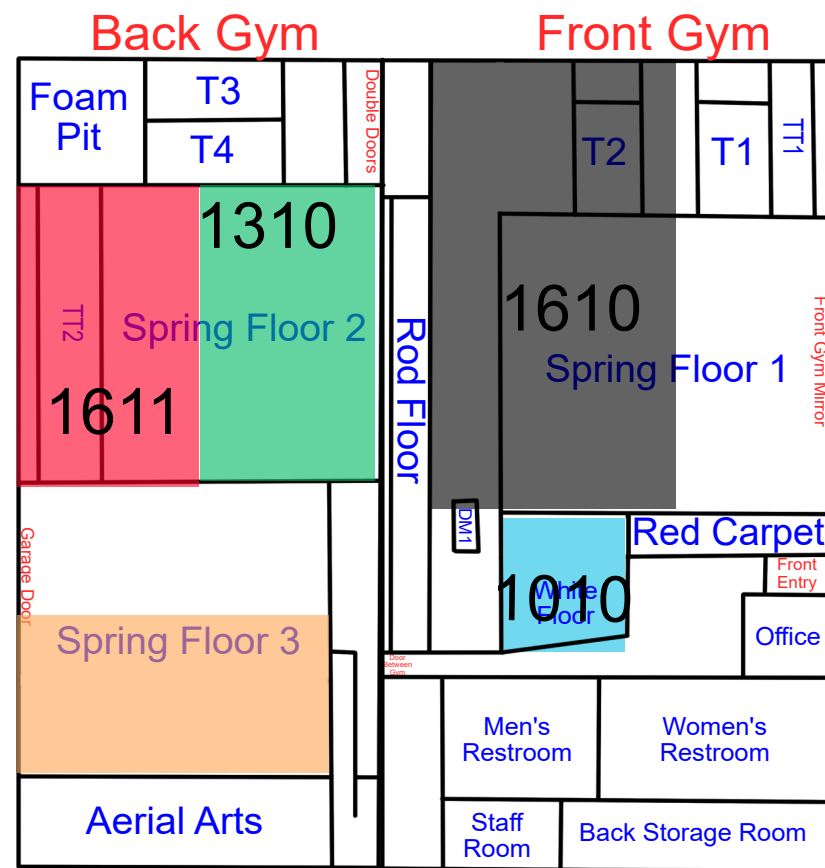

Start Time: 3:30
End Time: 4:00