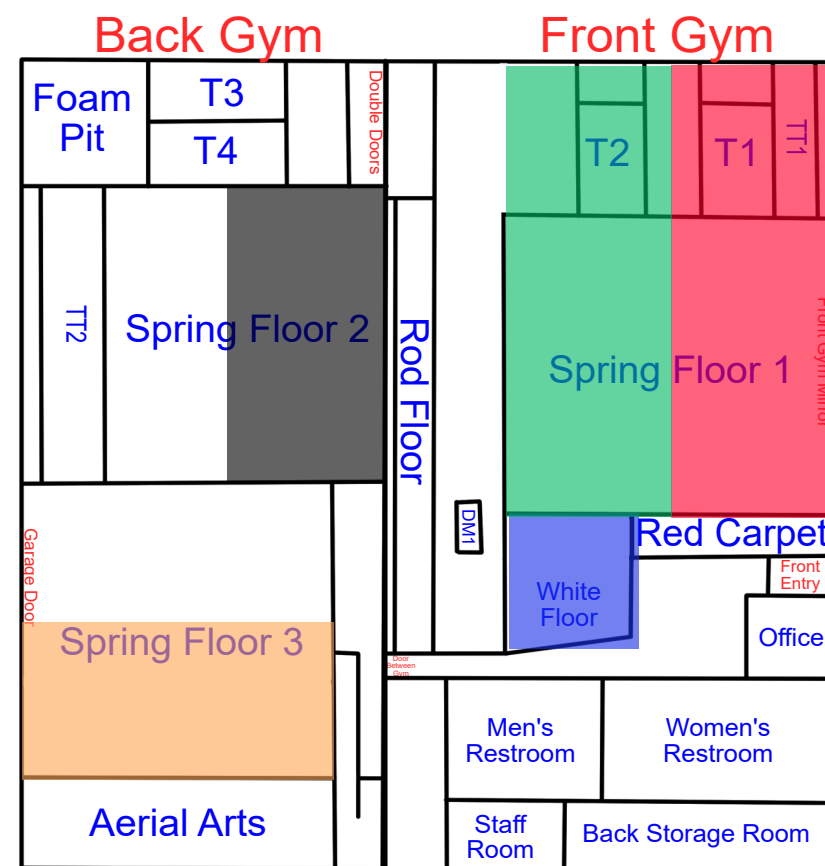

Start Time: 7:00
End Time: 7:30

Start Time: 7:30
End Time: 8:00

Start Time: 8:00
End Time: 8:30

Monday

Updates: 4/20/26 Rotation C