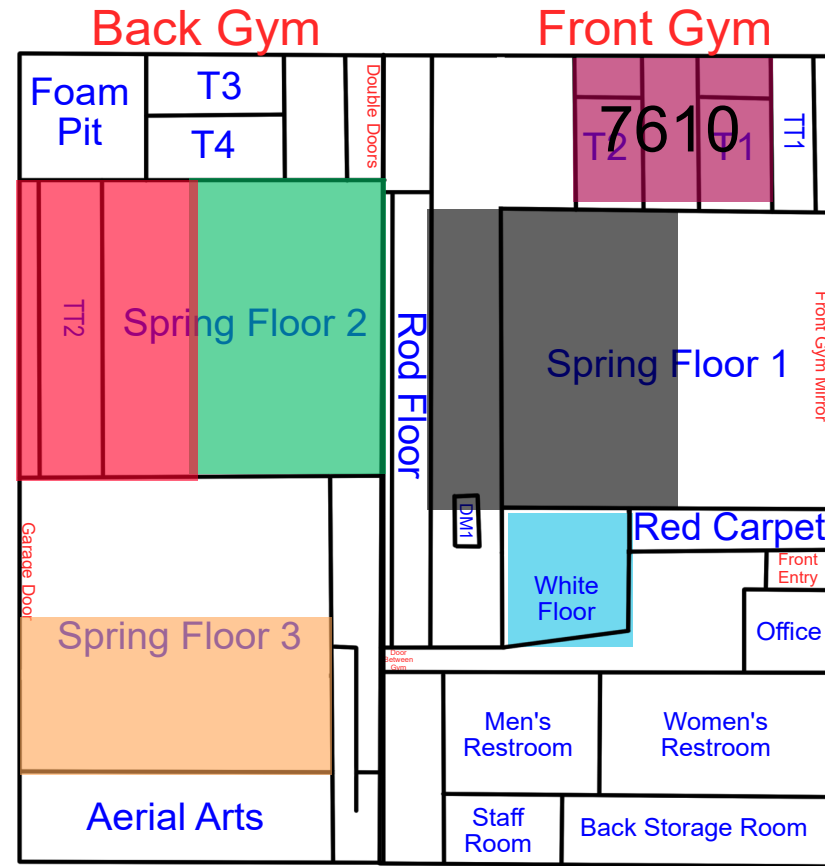

Start Time: 4:00
End Time: 4:30