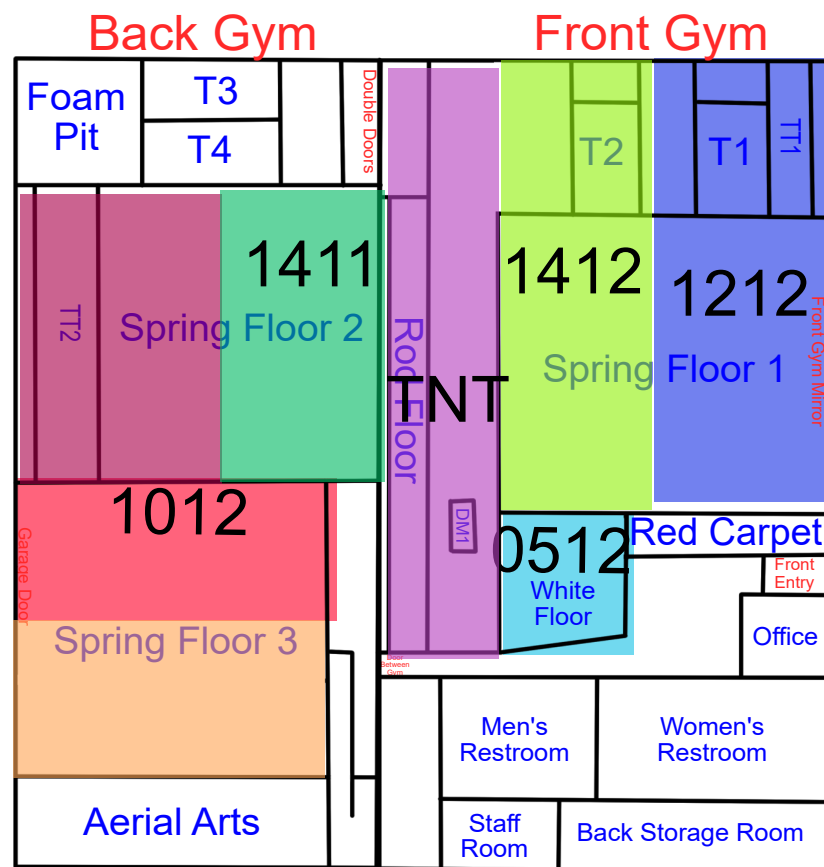

Start Time: 5:30
End Time: 6:00