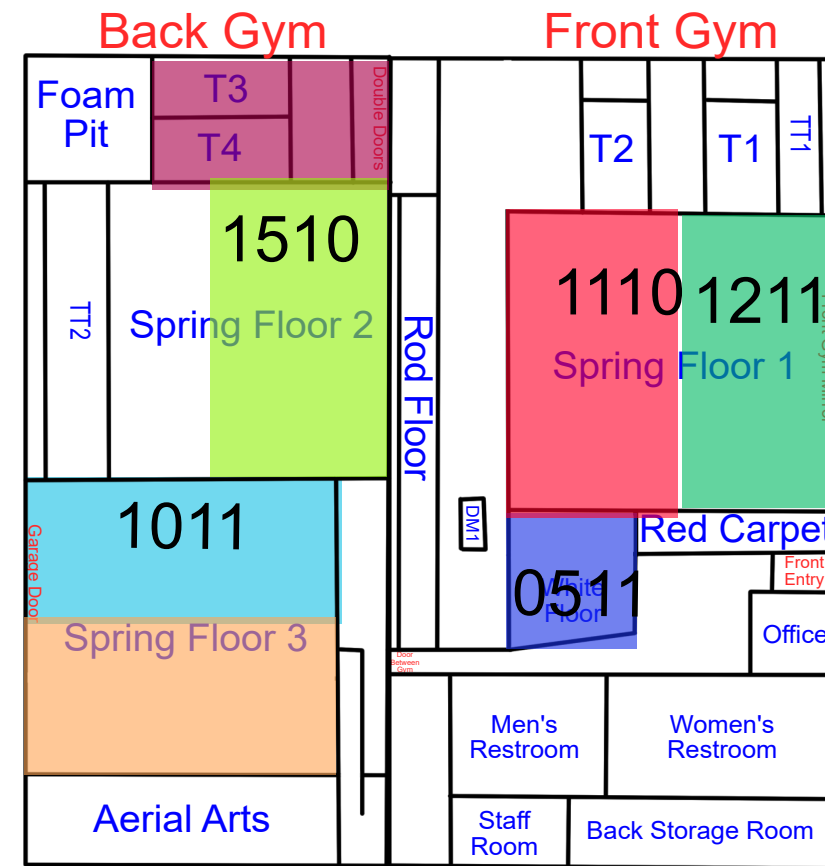

Start Time: 4:30
End Time: 5:00