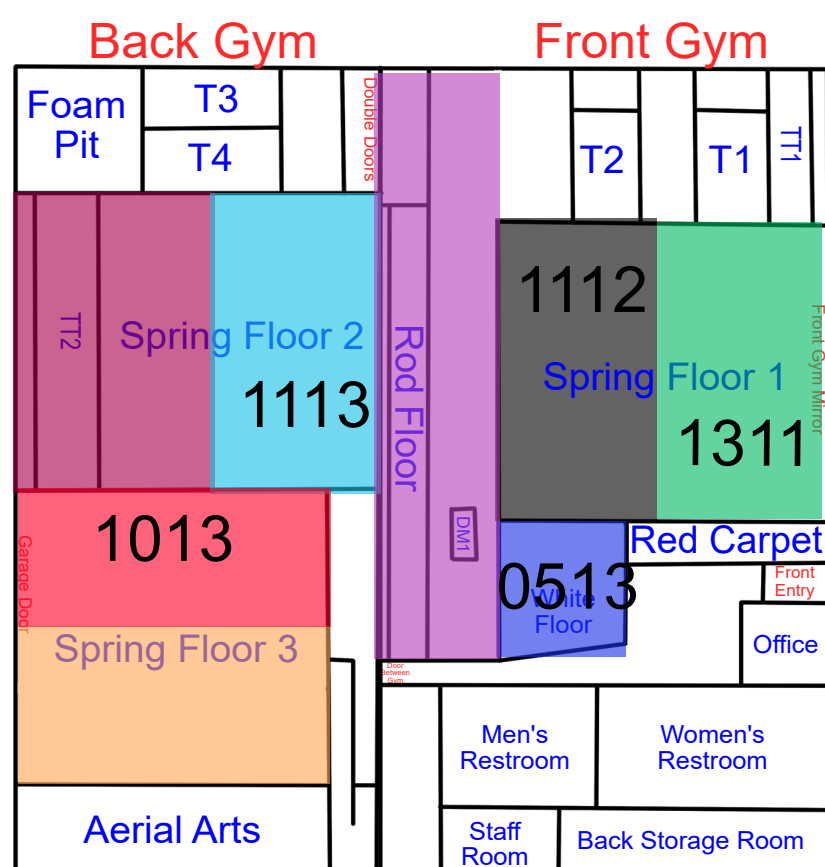

Start Time: 7:00
End Time: 7:30

Start Time: 7:30
End Time: 8:00

Start Time: 8:00
End Time: 8:30

Monday

Updates: 4/20/26 Rotation C