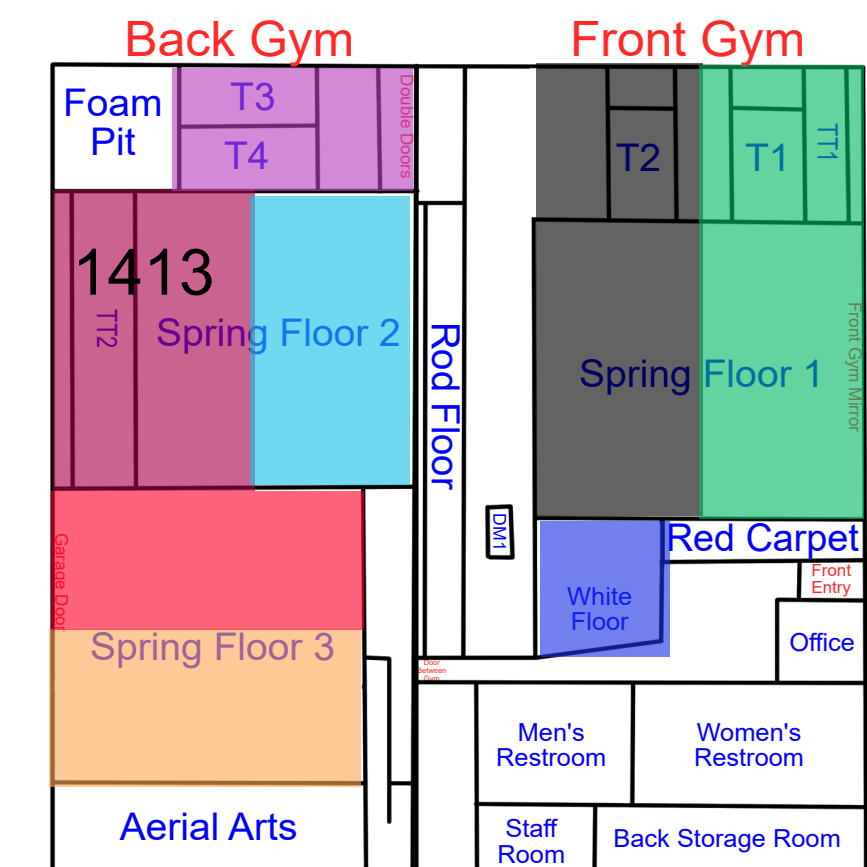

Start Time: 7:00
End Time: 7:30

Start Time: 7:30
End Time: 8:00

Start Time: 8:00
End Time: 8:30

Monday

Updates: 4/20/26 Rotation C