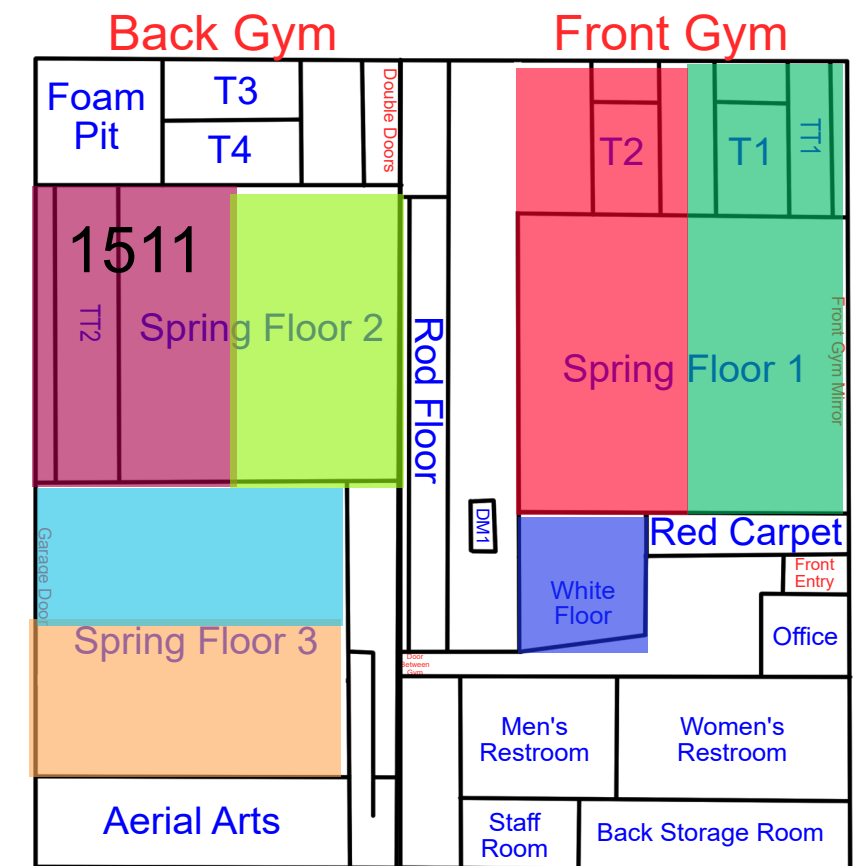

Start Time: 5:00
End Time: 5:30