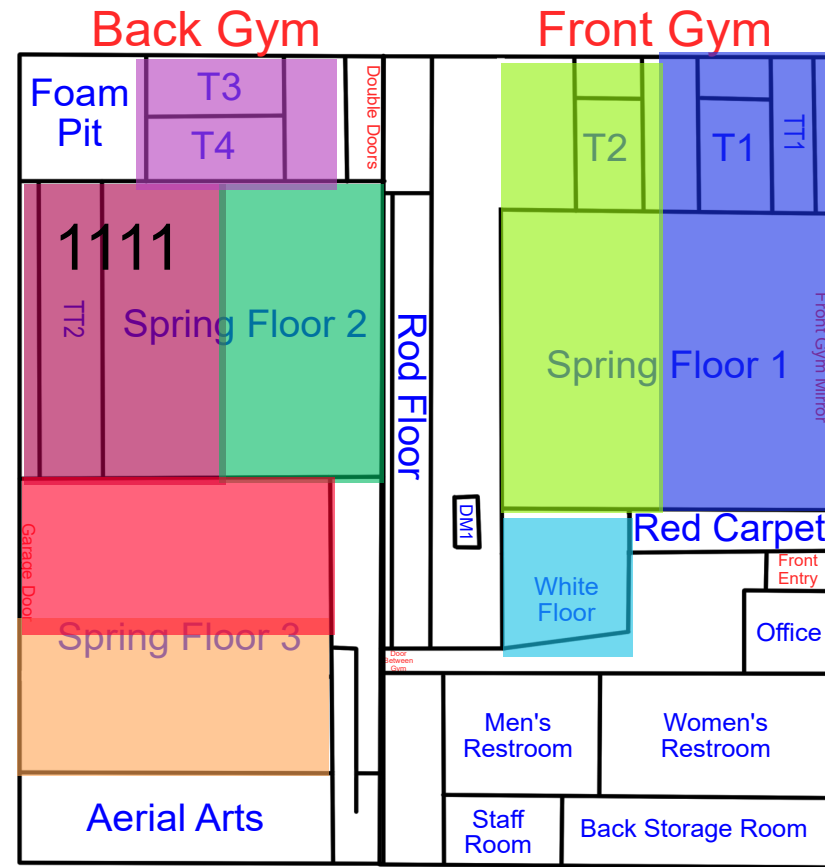

Start Time: 6:00
End Time: 6:30