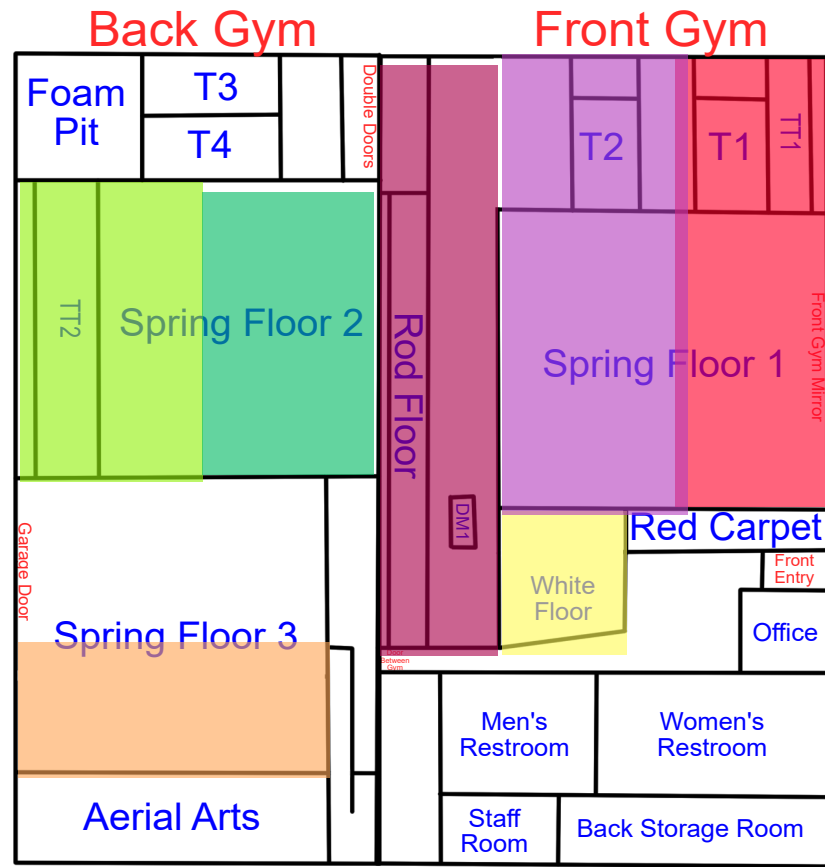

Start Time: 7:00
End Time: 7:30

Start Time: 7:30
End Time: 8:00

Start Time: 8:00
End Time: 8:30

Tuesday

Updates: 4/21/26 Rotation C