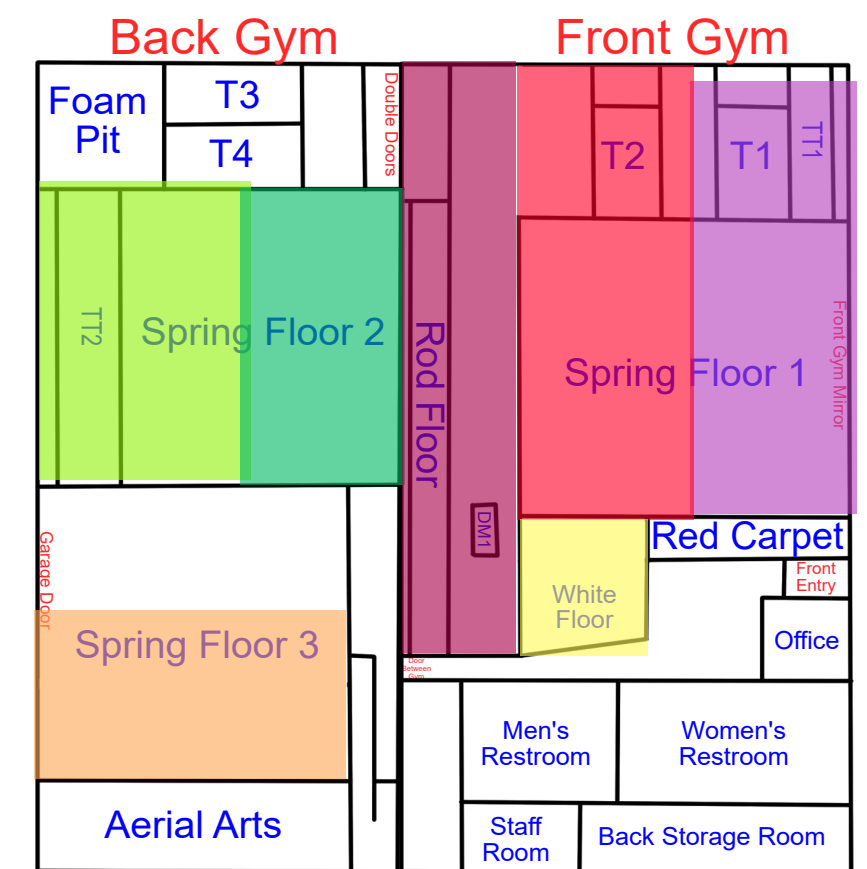

Start Time: 3:30
End Time: 4:00

Start Time: 4:00
End Time: 4:30

Start Time: 4:30
End Time: 5:00

Start Time: 5:00
End Time: 5:30

Start Time: 5:30
End Time: 6:00

Start Time: 6:00
End Time: 6:30

Start Time: 6:30
End Time: 7:00

Start Time: 7:00
End Time: 7:30