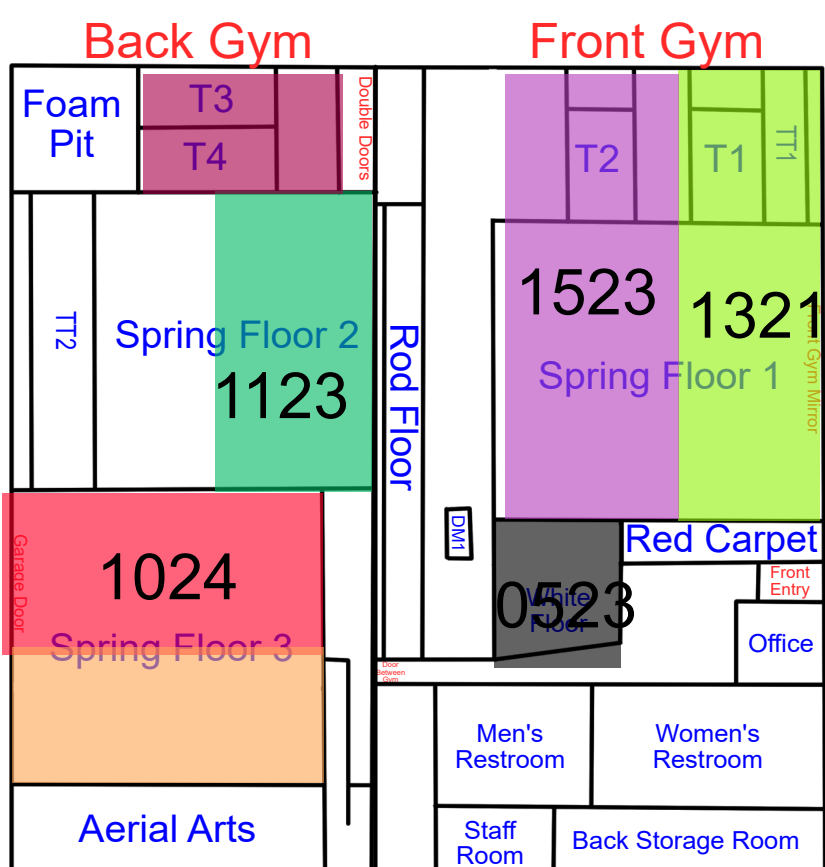

Start Time: 7:00
End Time: 7:30

Start Time: 7:30
End Time: 8:00

Start Time: 8:00
End Time: 8:30

Tuesday

Updates: 4/21/26 Rotation C