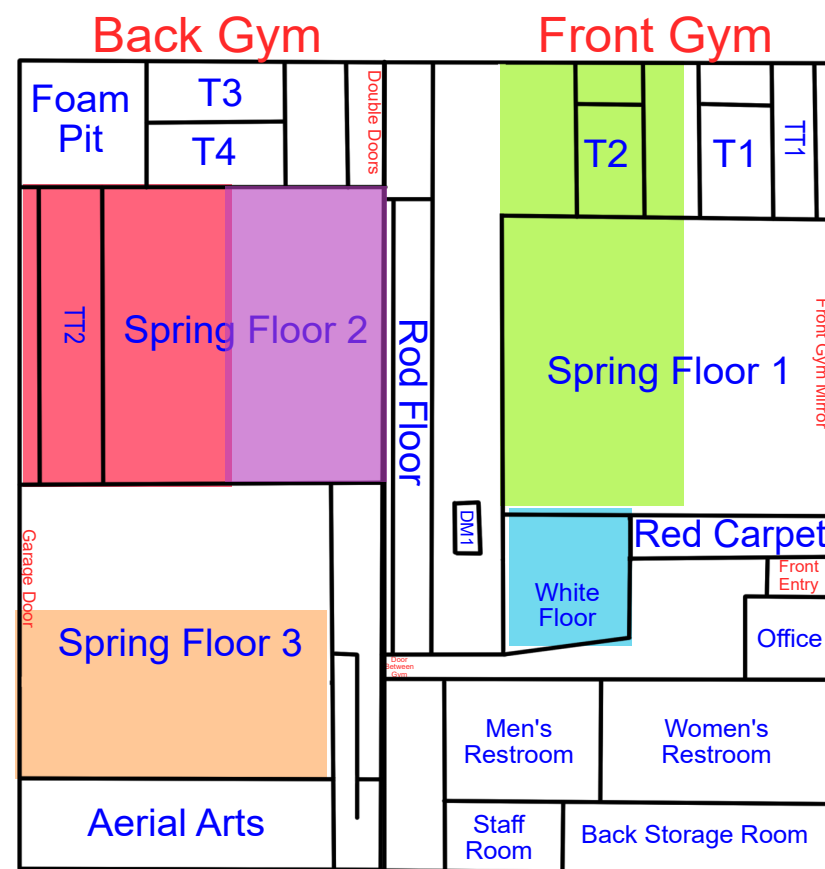

Start Time: 3:30
End Time: 4:00

Start Time: 4:00
End Time: 4:30

Start Time: 4:30
End Time: 5:00

Start Time: 5:00
End Time: 5:30

Start Time: 5:30
End Time: 6:00

Start Time: 6:00
End Time: 6:30

Start Time: 6:30
End Time: 7:00

Start Time: 7:00
End Time: 7:30