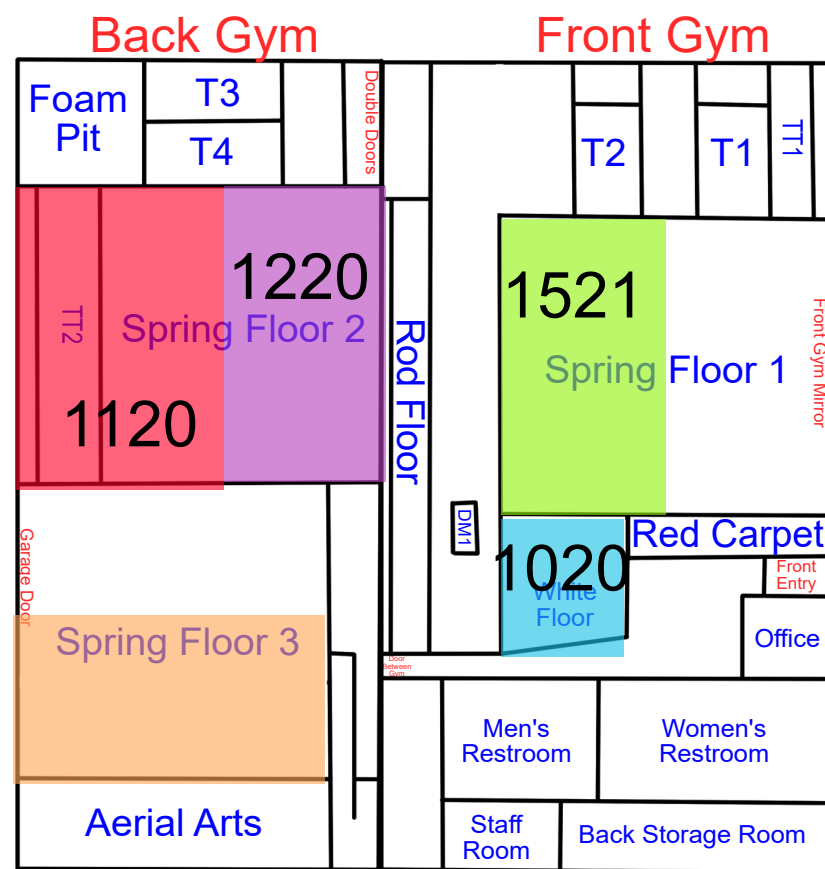

Start Time: 3:30
End Time: 4:00

Start Time: 4:00
End Time: 4:30

Start Time: 4:30
End Time: 5:00

Start Time: 5:00
End Time: 5:30

Start Time: 5:30
End Time: 6:00

Start Time: 6:00
End Time: 6:30

Start Time: 6:30
End Time: 7:00

Start Time: 7:00
End Time: 7:30