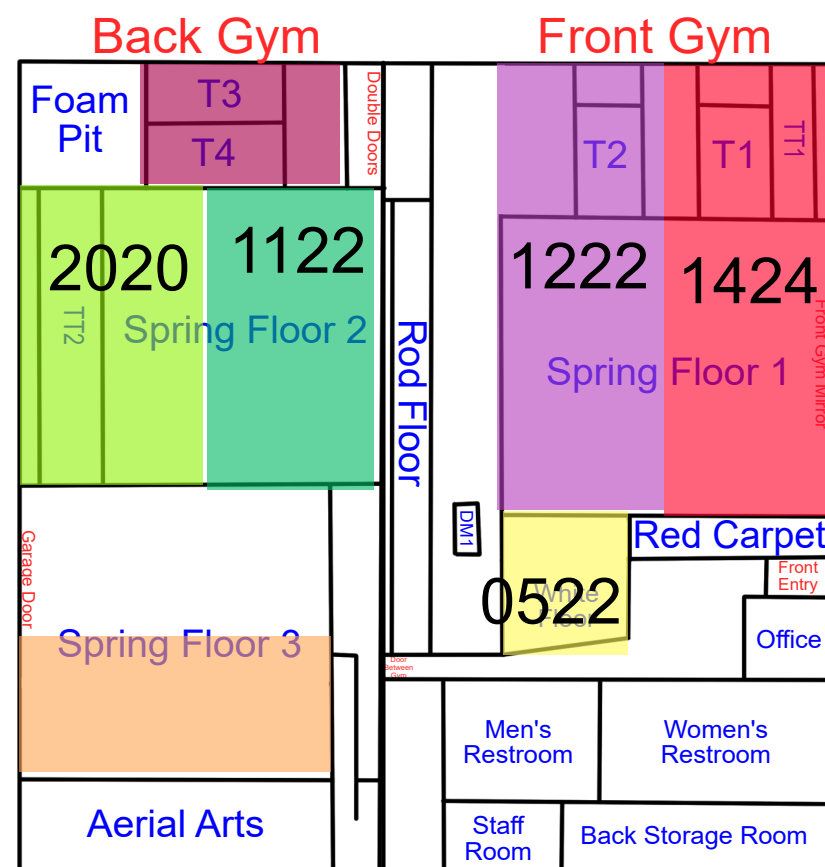

Start Time: 7:00
End Time: 7:30

Start Time: 7:30
End Time: 8:00

Start Time: 8:00
End Time: 8:30

Tuesday

Updates: 4/21/26 Rotation C