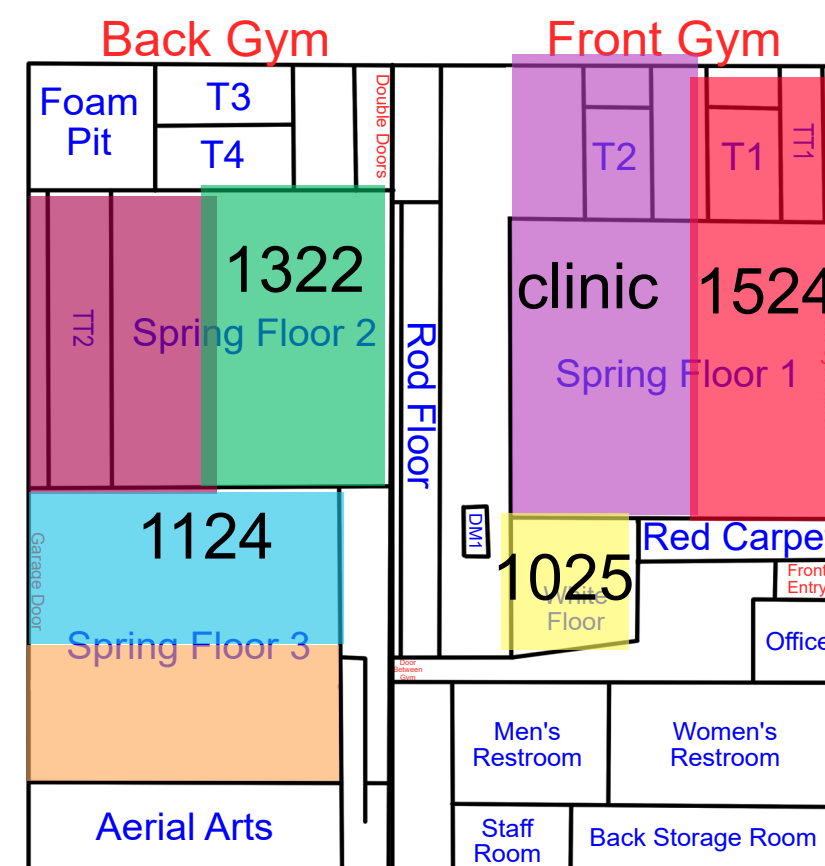

Start Time: 7:00
End Time: 7:30

Start Time: 7:30
End Time: 8:00

Start Time: 8:00
End Time: 8:30

Tuesday

Updates: 4/21/26 Rotation C