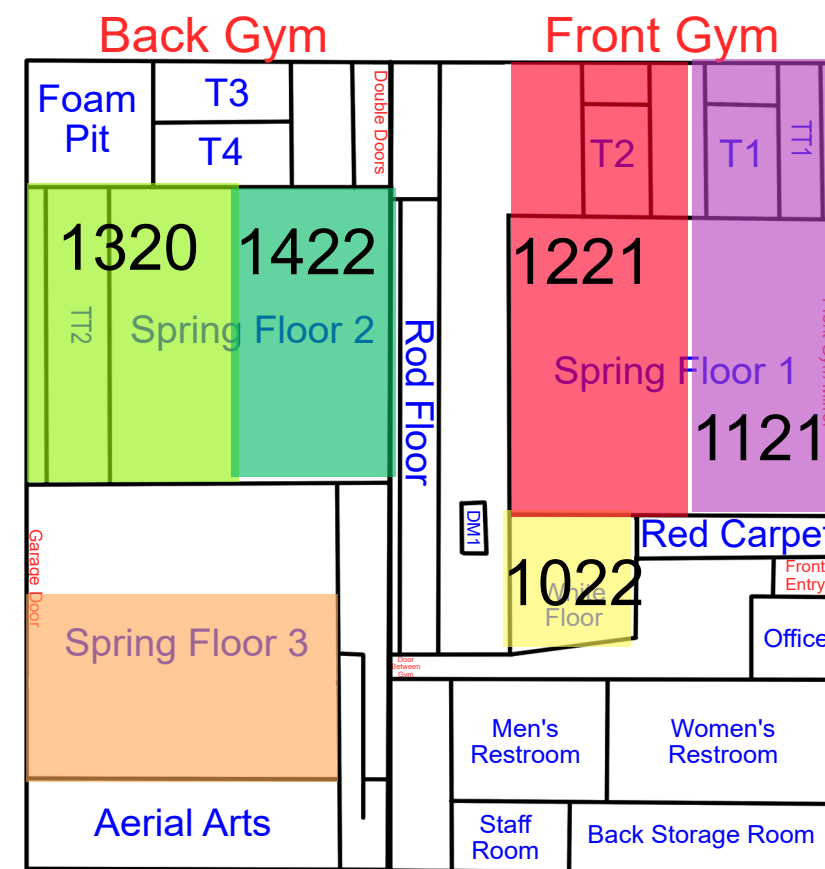

Start Time: 3:30
End Time: 4:00

Start Time: 4:00
End Time: 4:30

Start Time: 4:30
End Time: 5:00

Start Time: 5:00
End Time: 5:30

Start Time: 5:30
End Time: 6:00

Start Time: 6:00
End Time: 6:30

Start Time: 6:30
End Time: 7:00

Start Time: 7:00
End Time: 7:30