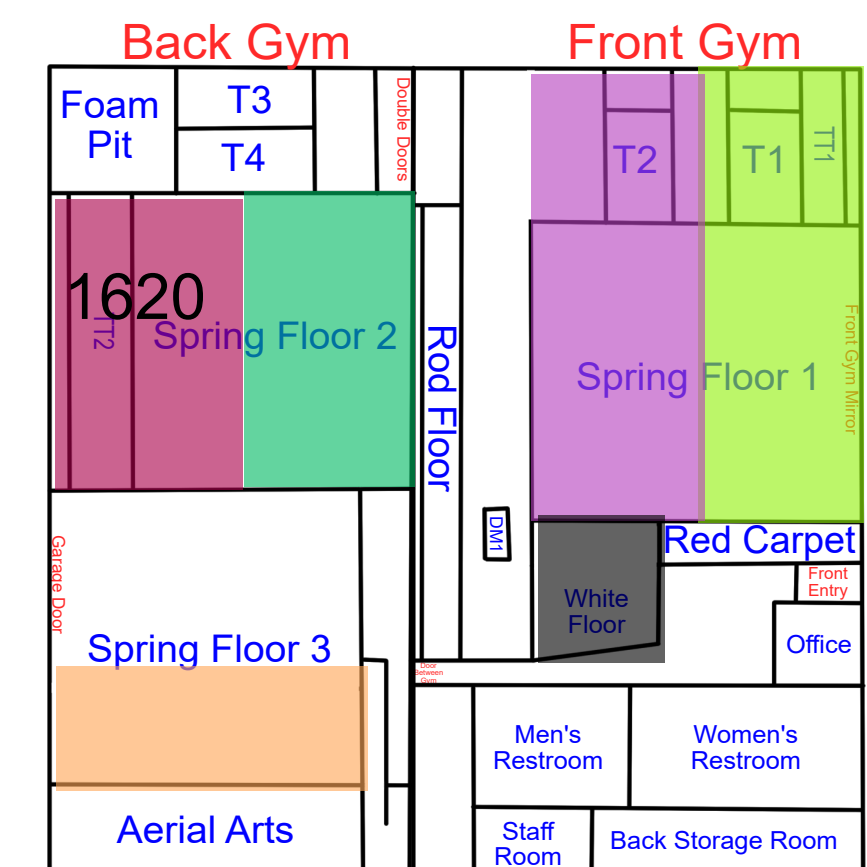

Start Time: 7:00
End Time: 7:30

Start Time: 7:30
End Time: 8:00

Start Time: 8:00
End Time: 8:30

Tuesday

Updates: 4/21/26 Rotation C