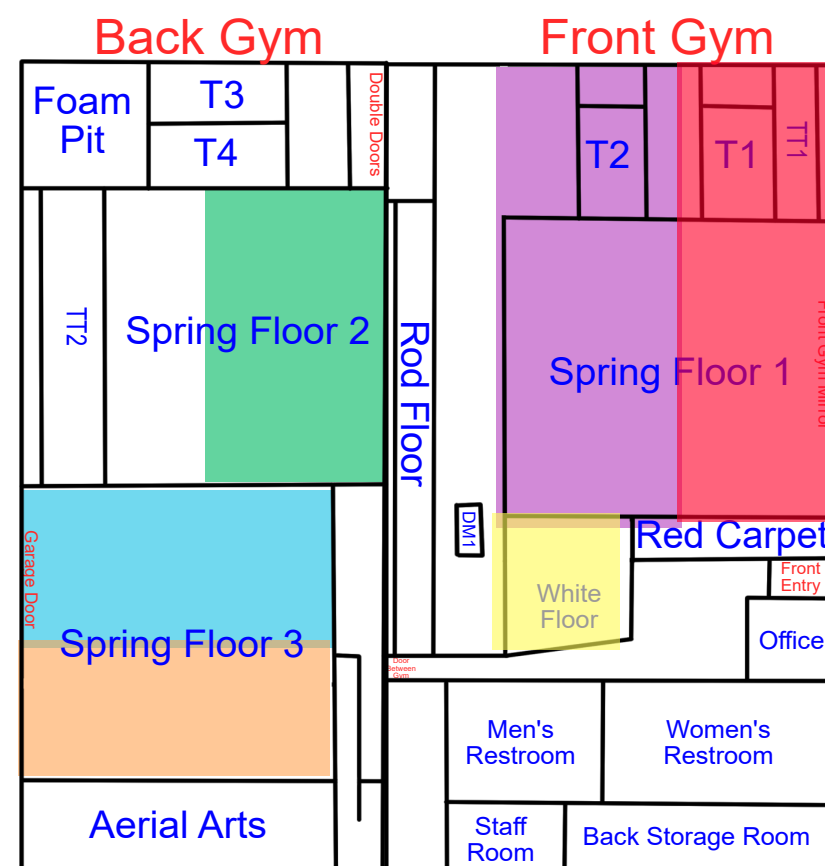

Start Time: 7:00
End Time: 7:30

Start Time: 7:30
End Time: 8:00

Start Time: 8:00
End Time: 8:30

Tuesday

Updates: 4/21/26 Rotation C