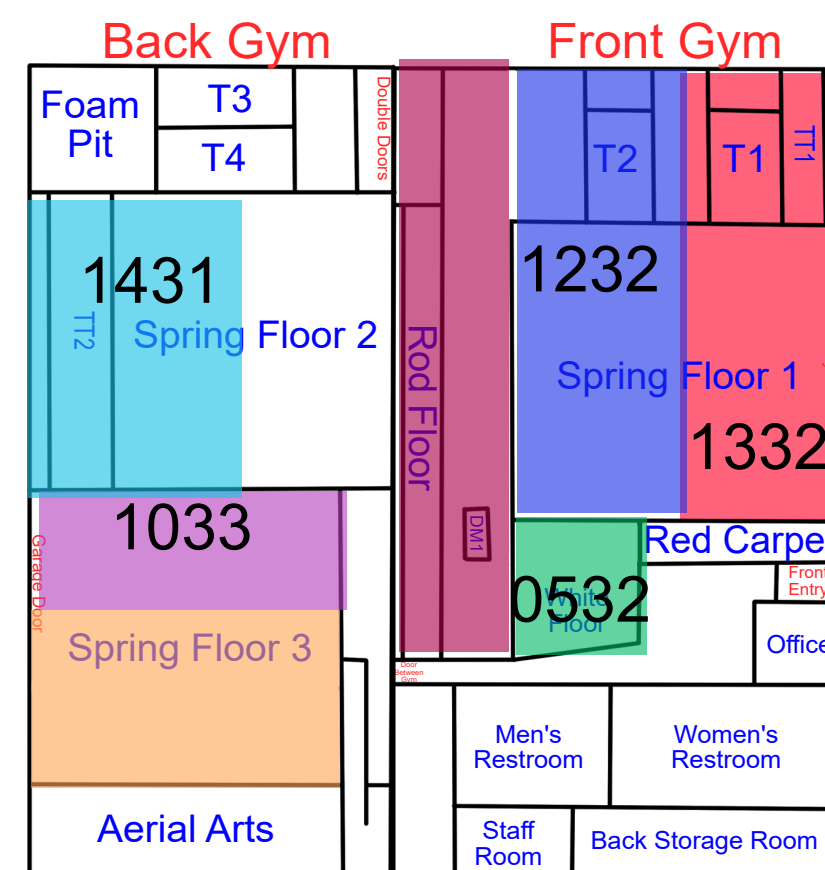

Start Time: 7:00
End Time: 7:30

Start Time: 7:30
End Time: 8:00

Start Time: 8:00
End Time: 8:30

Wednesday

Updates: 4/21/26 Rotation C