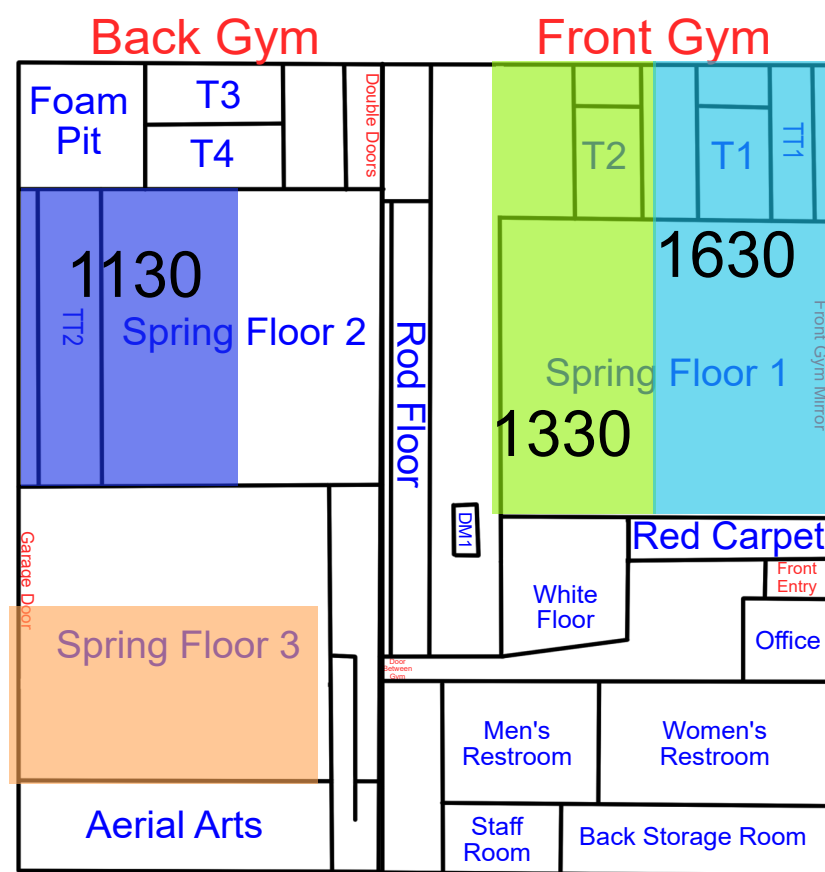

Start Time: 3:30
End Time: 4:00