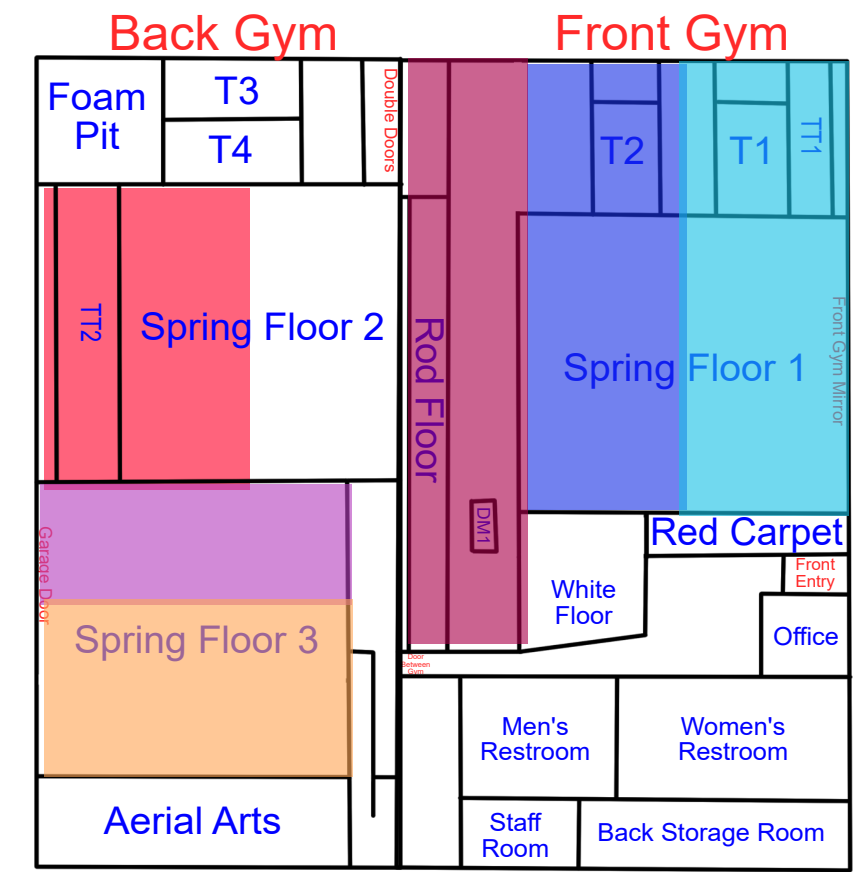

Start Time: 5:00
End Time: 5:30