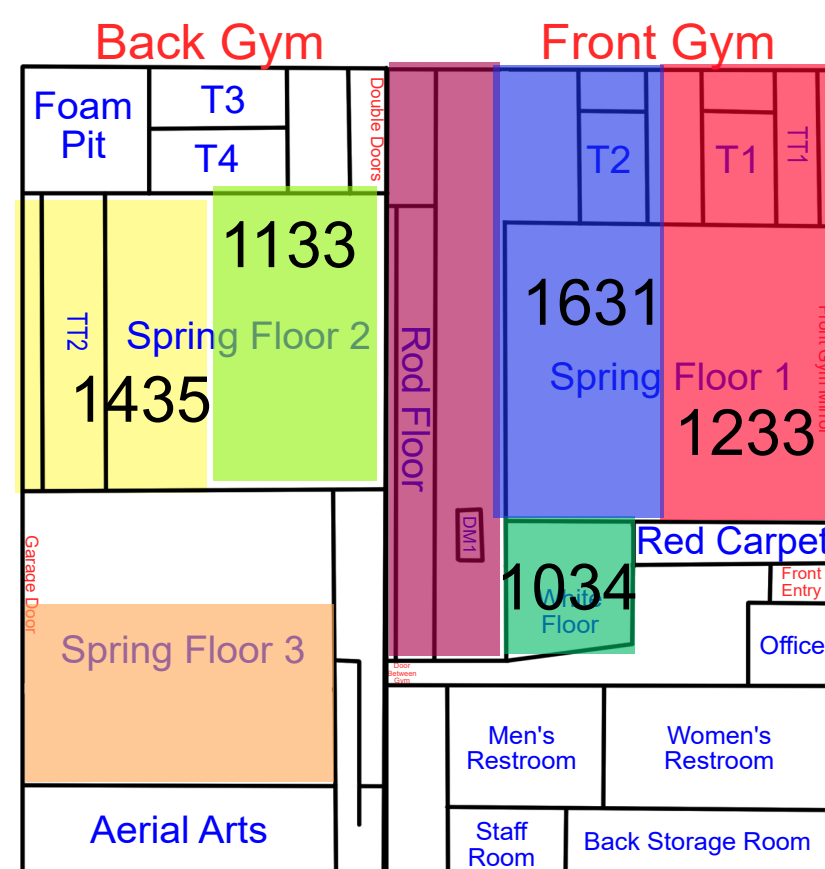

Start Time: 7:30
End Time: 8:00