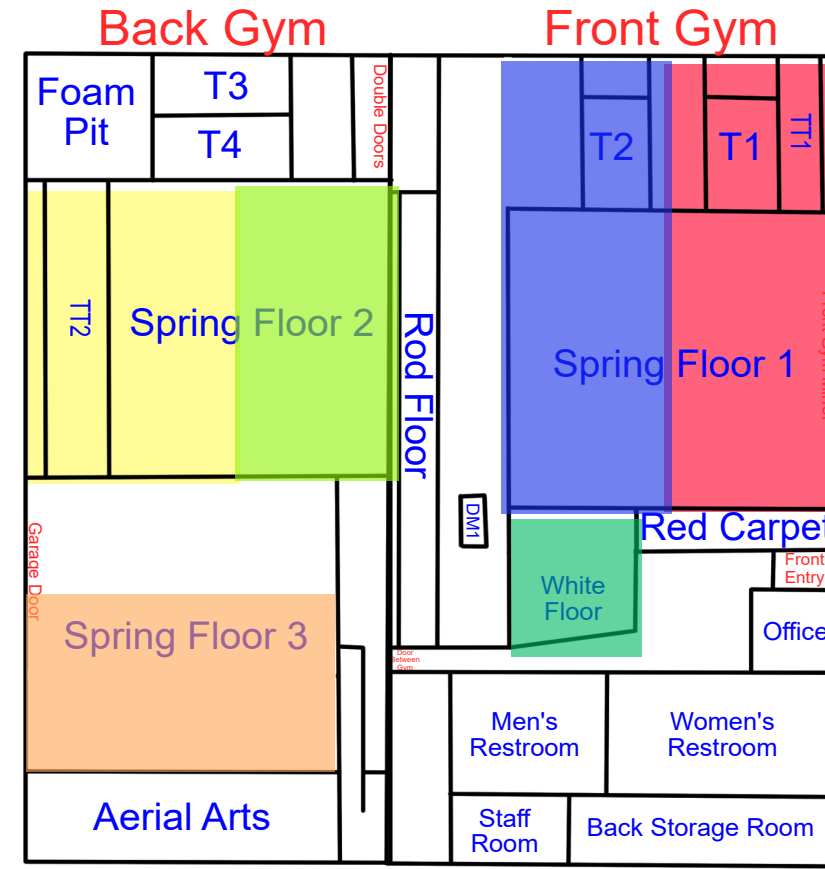

Start Time: 7:00
End Time: 7:30

Start Time: 7:30
End Time: 8:00

Start Time: 8:00
End Time: 8:30

Wednesday

Updates: 4/21/26 Rotation C