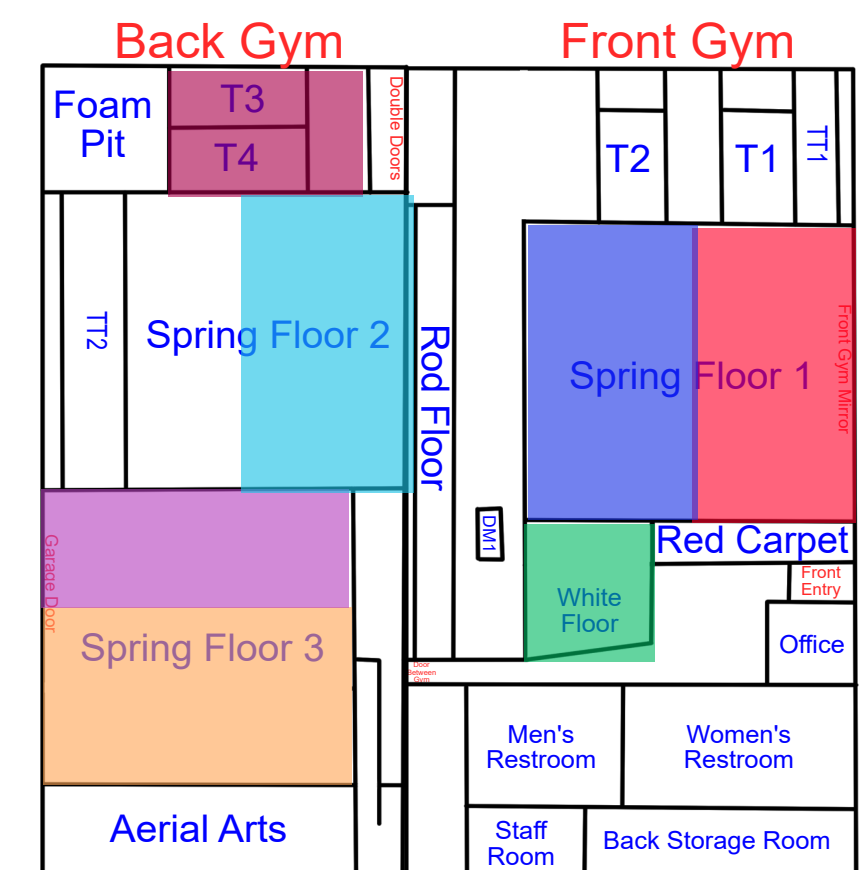

Start Time: 7:00
End Time: 7:30