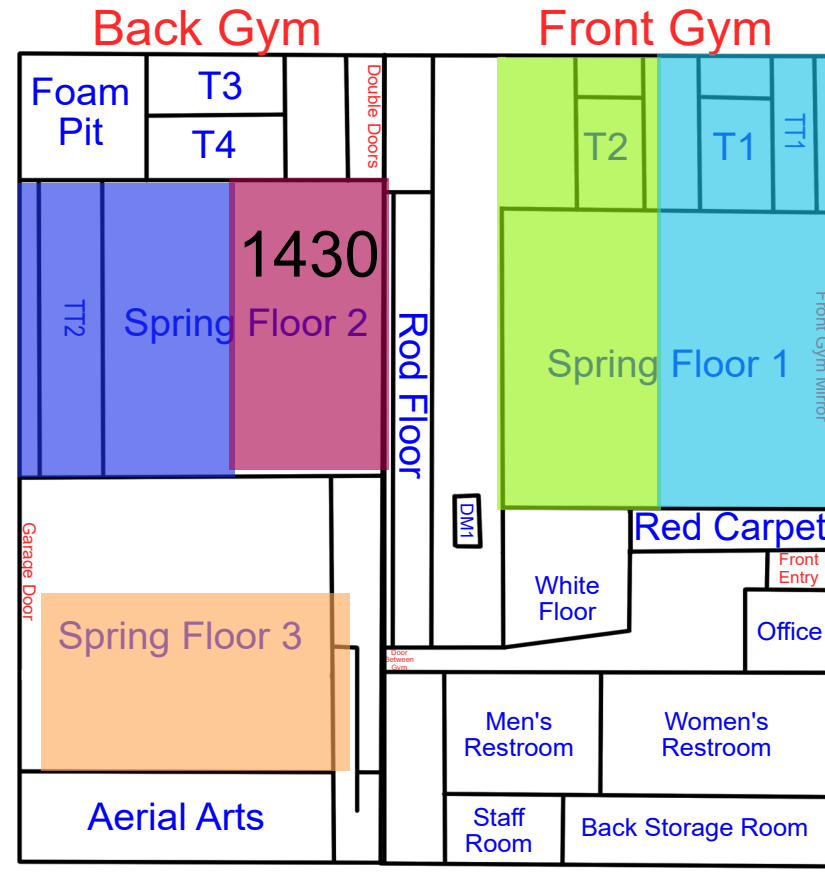

Start Time: 4:00
End Time: 4:30