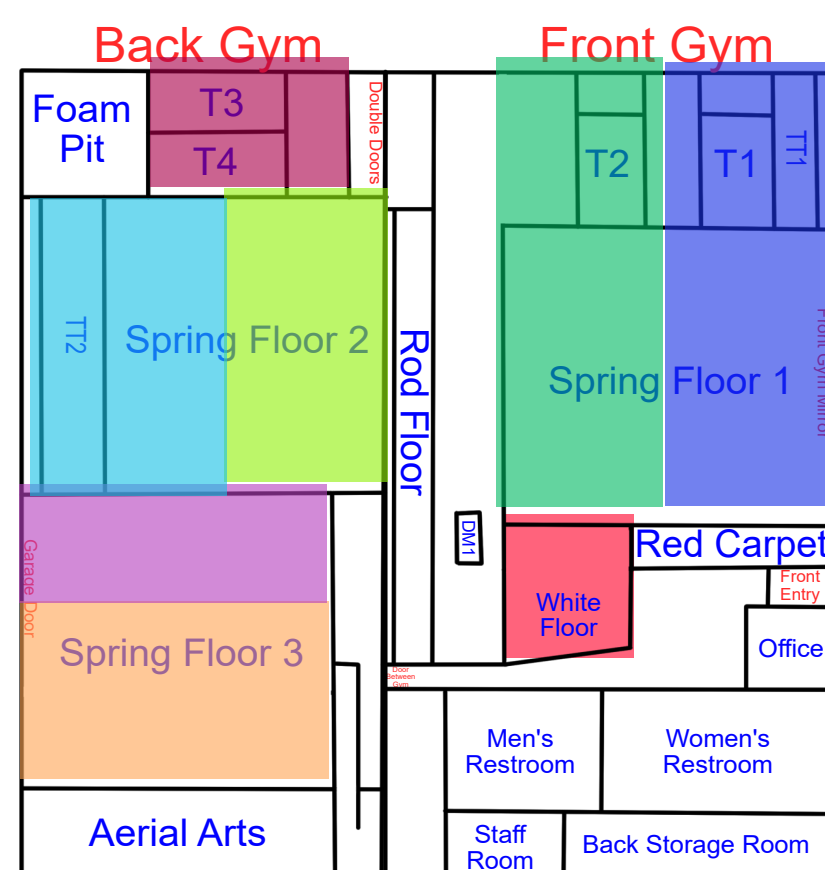

Start Time: 6:00
End Time: 6:30