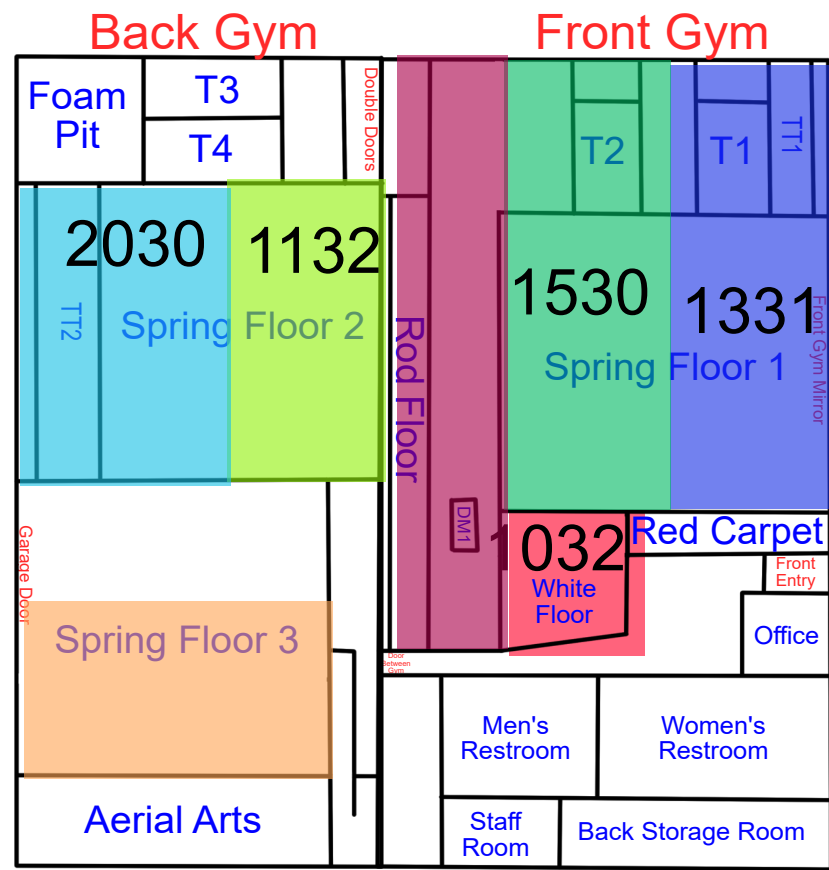

Start Time: 3:30
End Time: 4:00

Start Time: 4:00
End Time: 4:30

Start Time: 4:30
End Time: 5:00

Start Time: 5:00
End Time: 5:30

Start Time: 5:30
End Time: 6:00

Start Time: 6:00
End Time: 6:30

Start Time: 6:30
End Time: 7:00