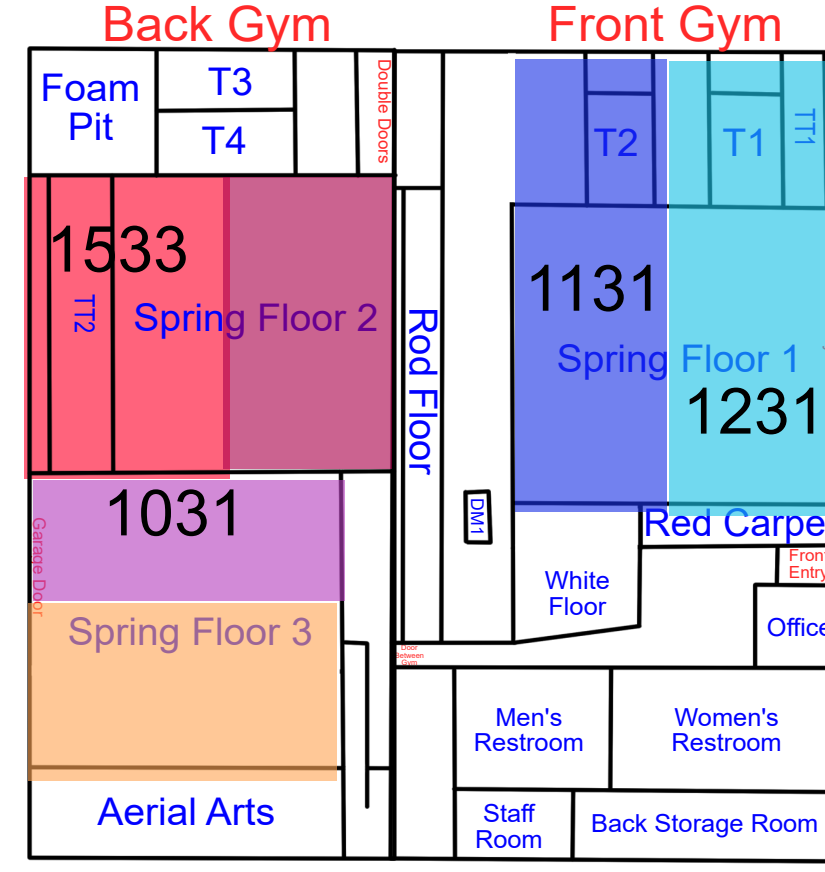

Start Time: 4:30
End Time: 5:00