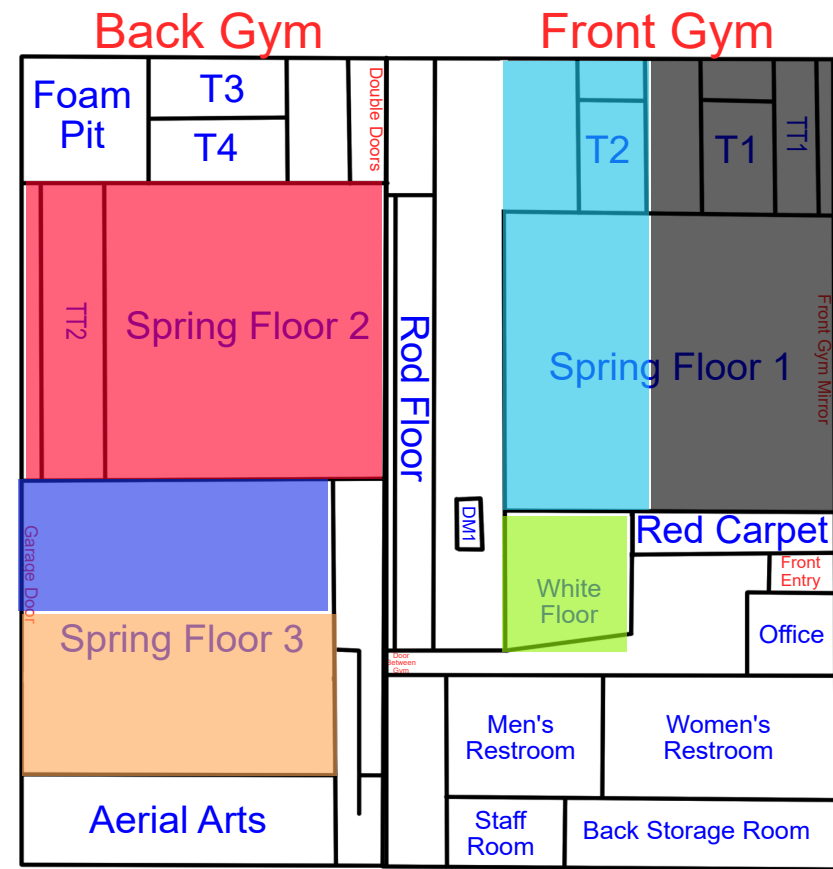

Start Time: 4:00
End Time: 4:30