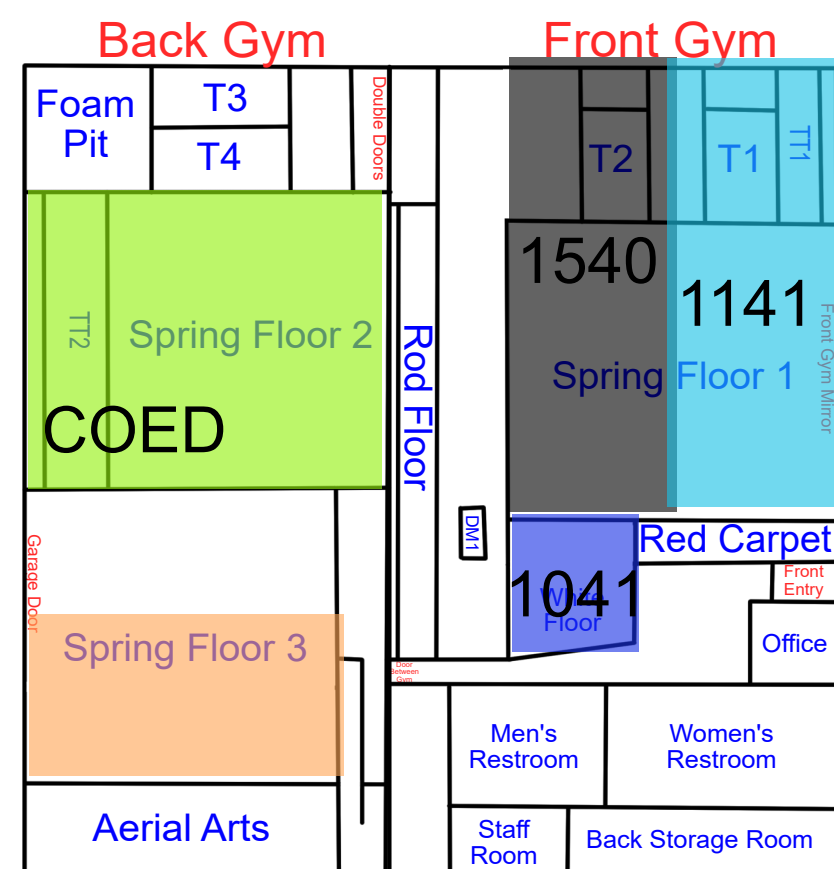

Start Time: 4:30
End Time: 5:00