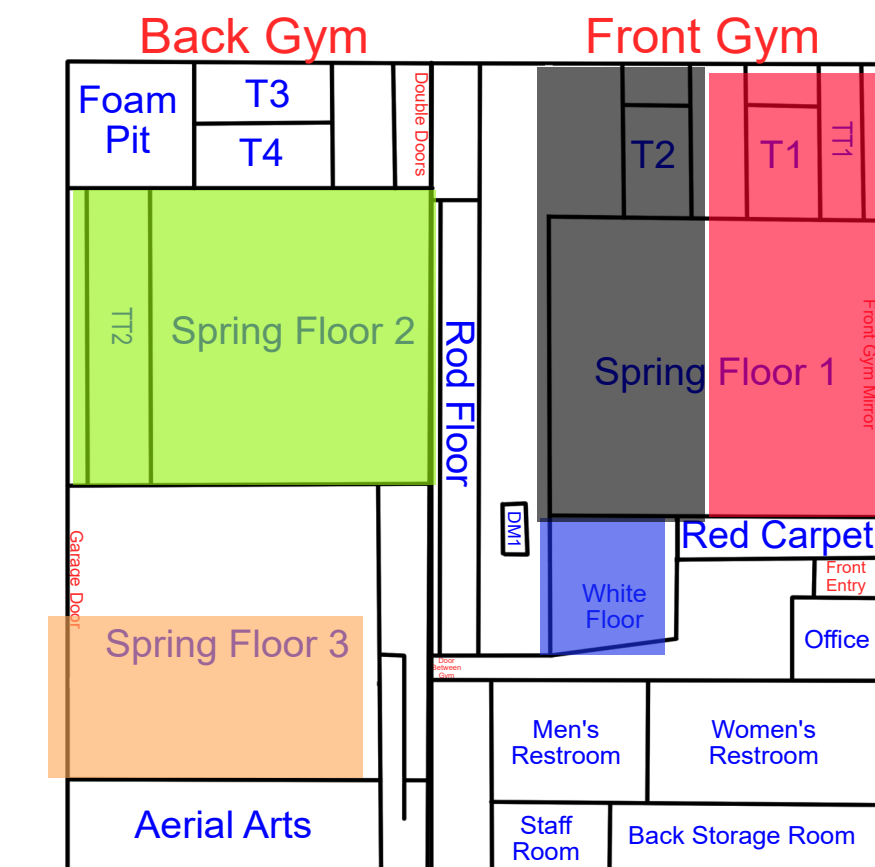

Start Time: 7:00  
End Time: 7:30

Start Time: 7:30  
End Time: 8:00

Start Time: 8:00  
End Time: 8:30