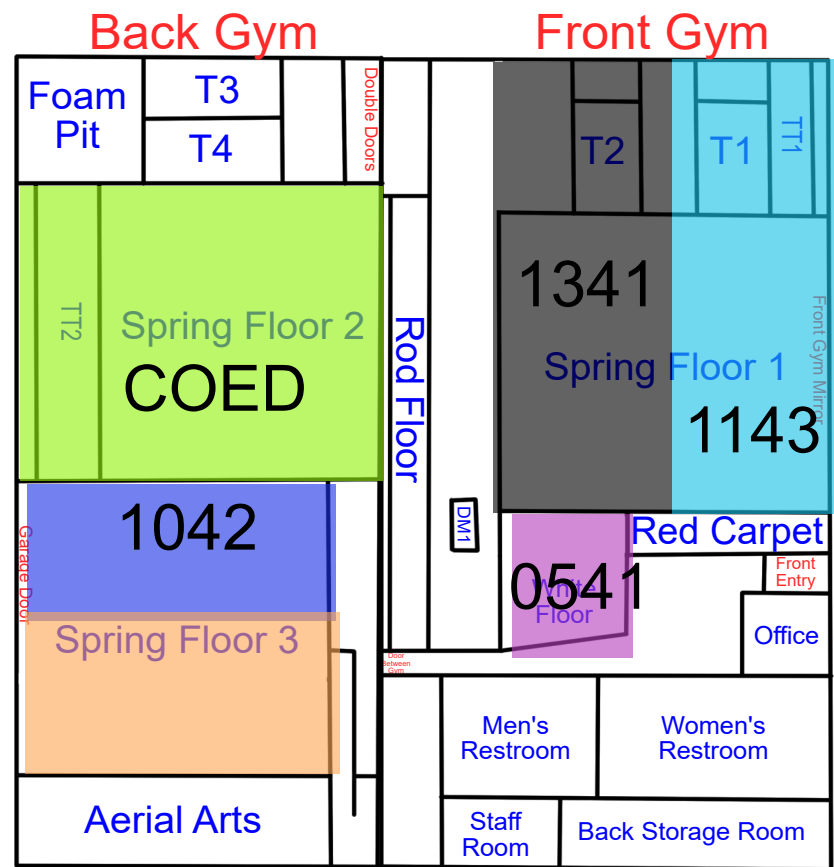

Start Time: 5:30
End Time: 6:00