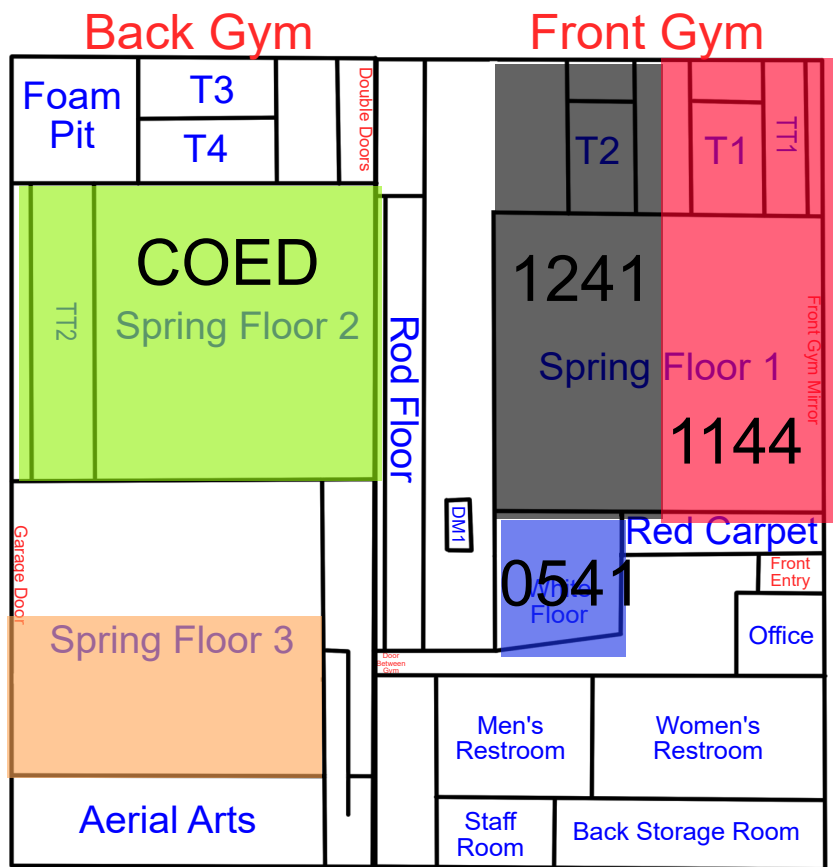

Start Time: 7:00  
End Time: 7:30

Start Time: 7:30  
End Time: 8:00

Start Time: 8:00  
End Time: 8:30