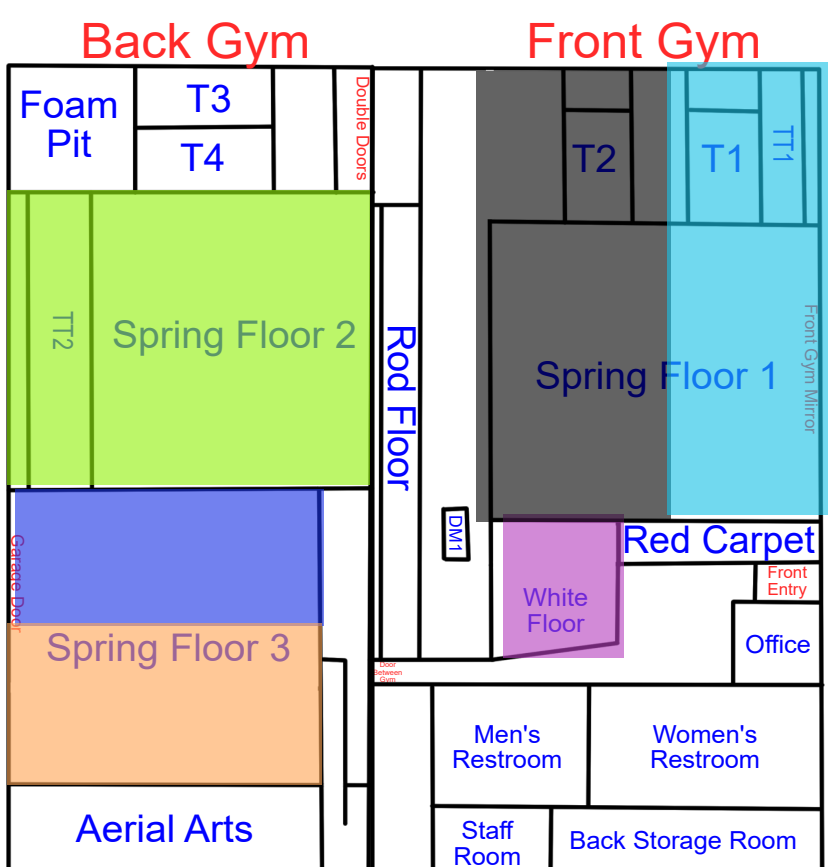

Start Time: 6:00
End Time: 6:30