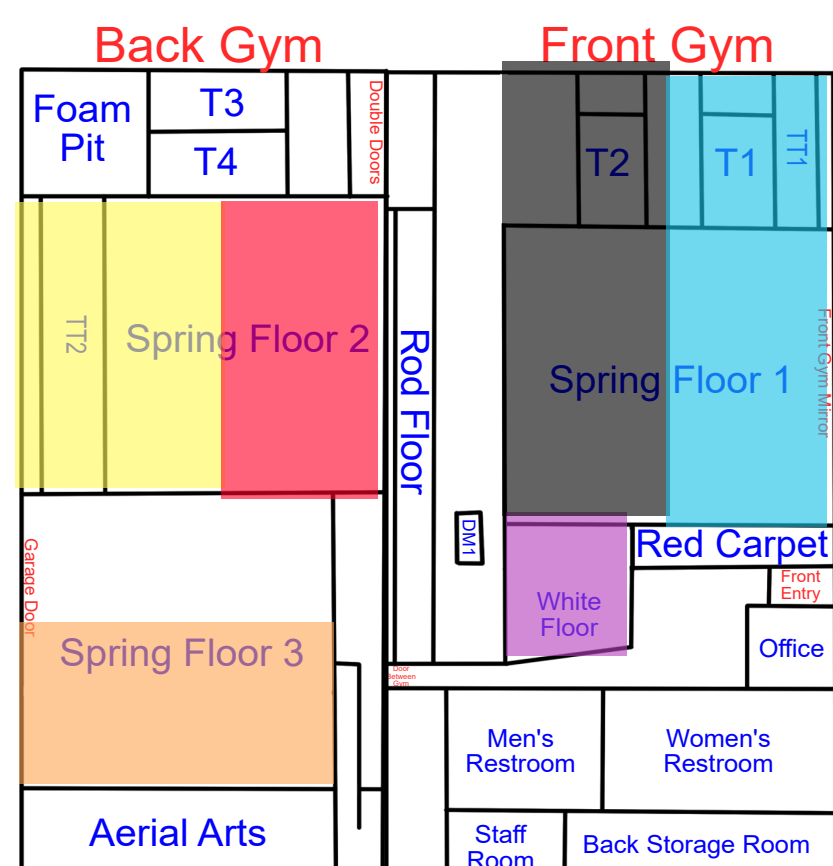

Start Time: 7:00  
End Time: 7:30

Start Time: 7:30  
End Time: 8:00

Start Time: 8:00  
End Time: 8:30