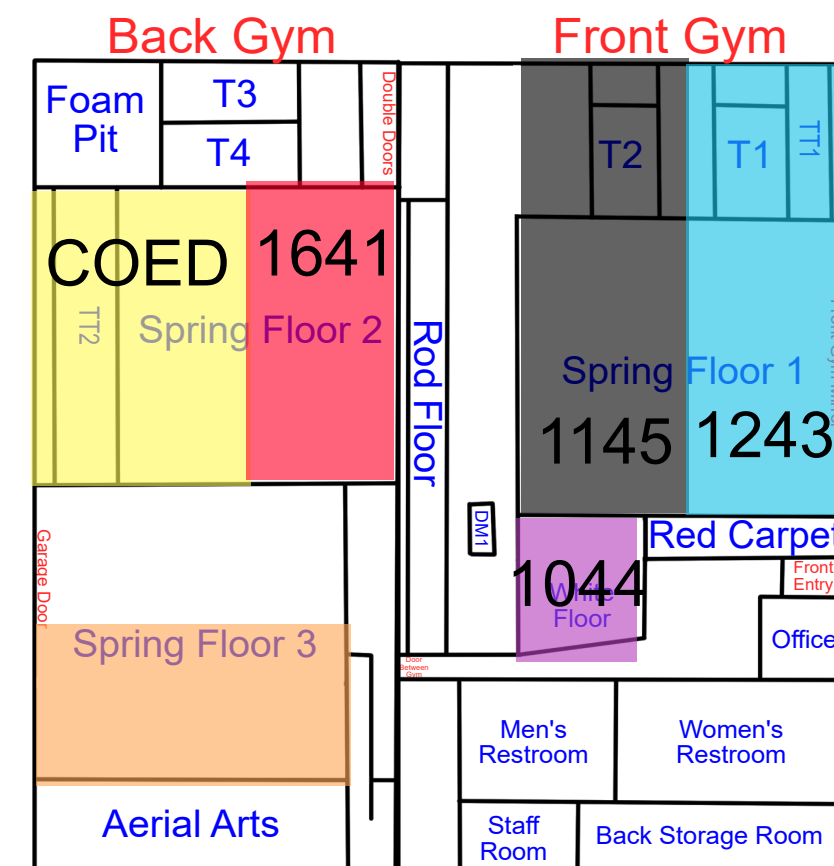

Start Time: 7:00  
End Time: 7:30

Start Time: 7:30  
End Time: 8:00

Start Time: 8:00  
End Time: 8:30