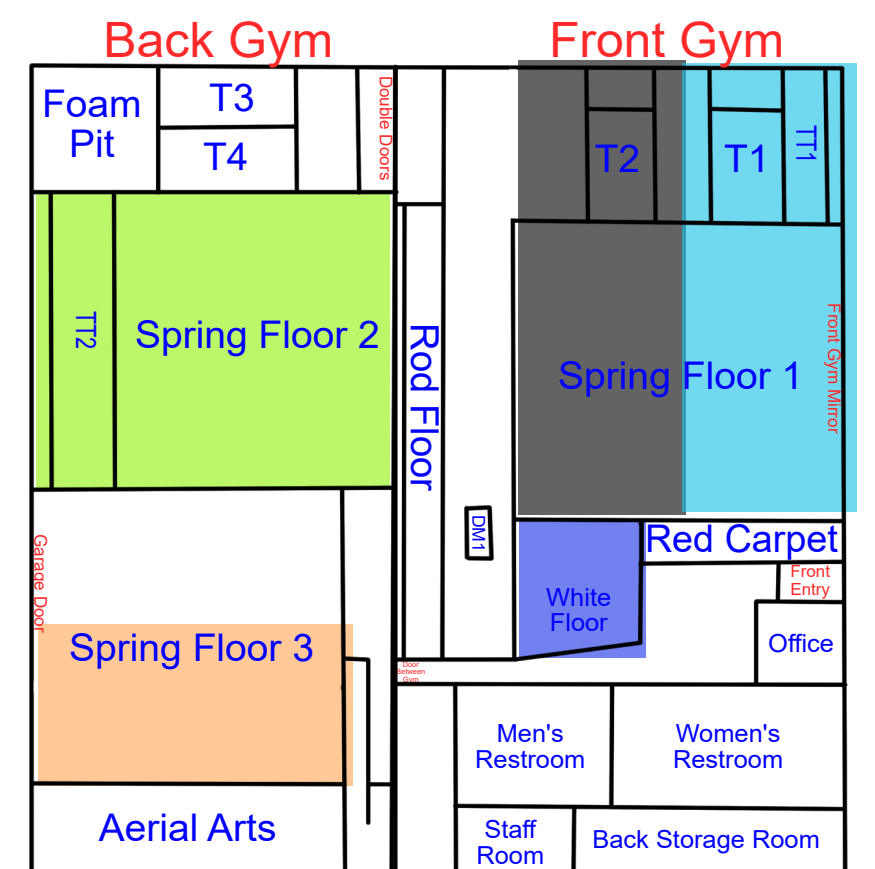

Start Time: 5:00
End Time: 5:30