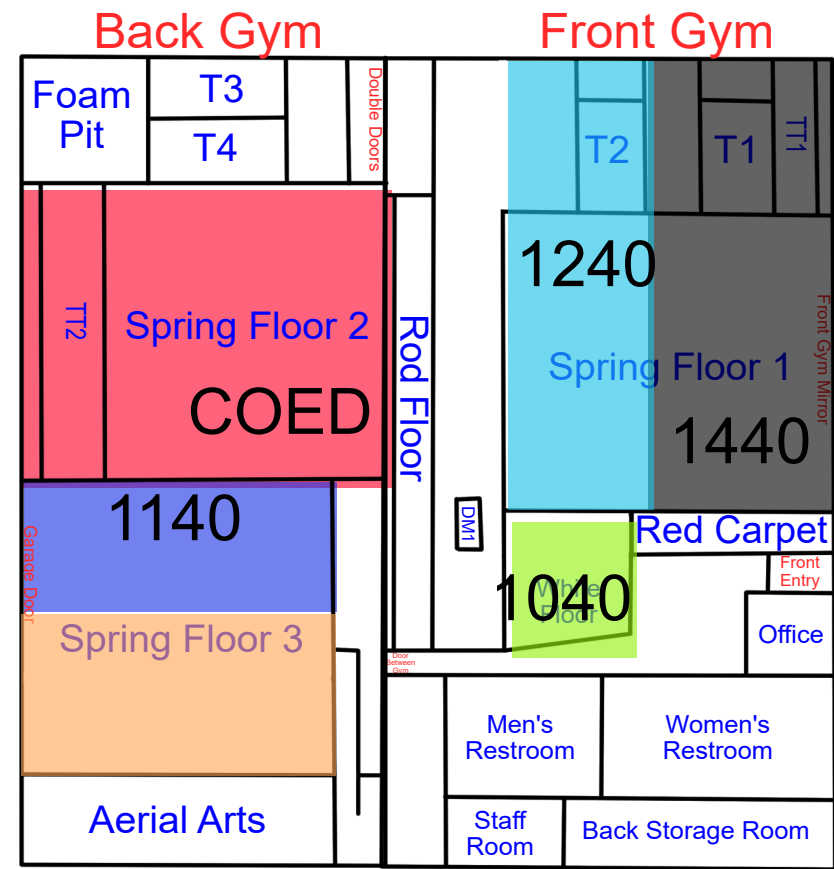

Start Time: 3:30
End Time: 4:00