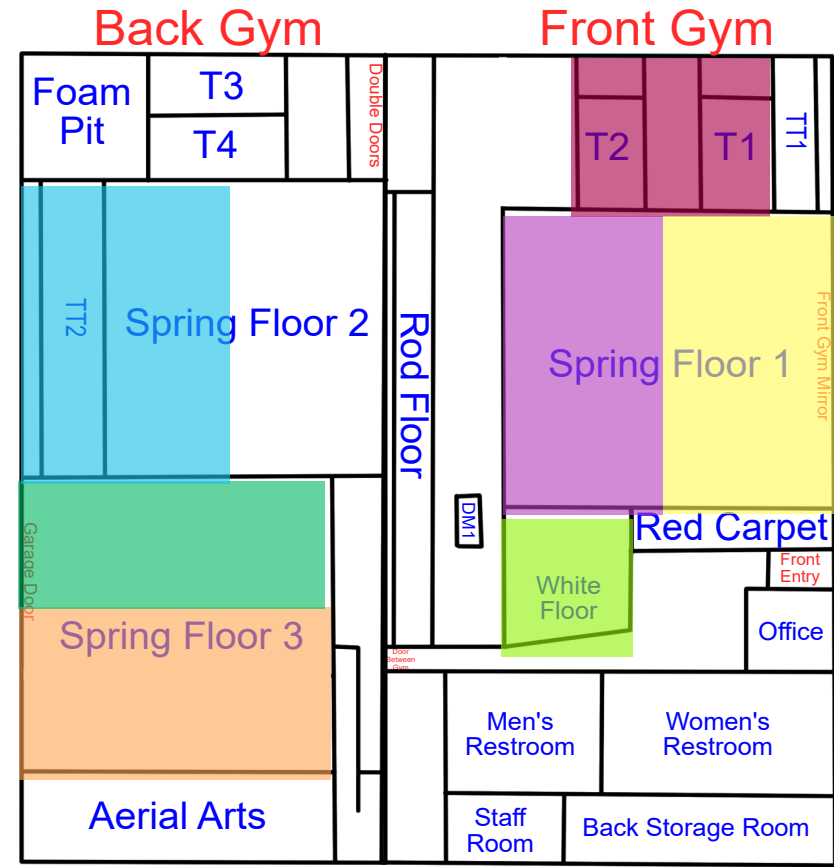

Start Time: 6:00
End Time: 6:30