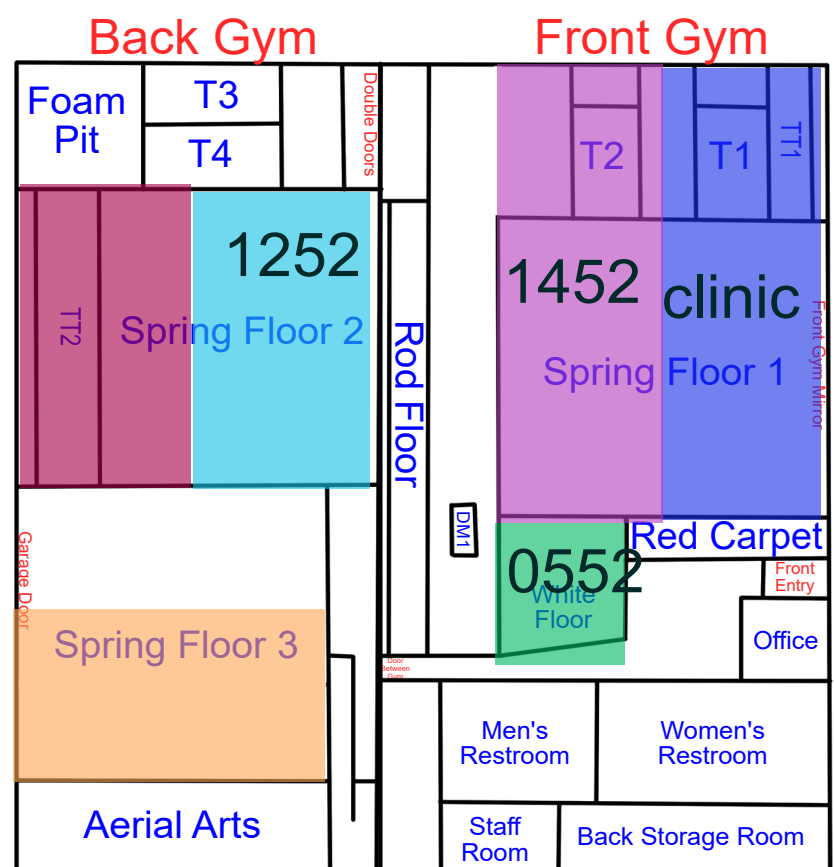

Start Time: 7:00
End Time: 7:30

Start Time: 7:30
End Time: 8:00

Start Time: 8:00
End Time: 8:30

Friday

Updates: 4/21/26 Rotation C