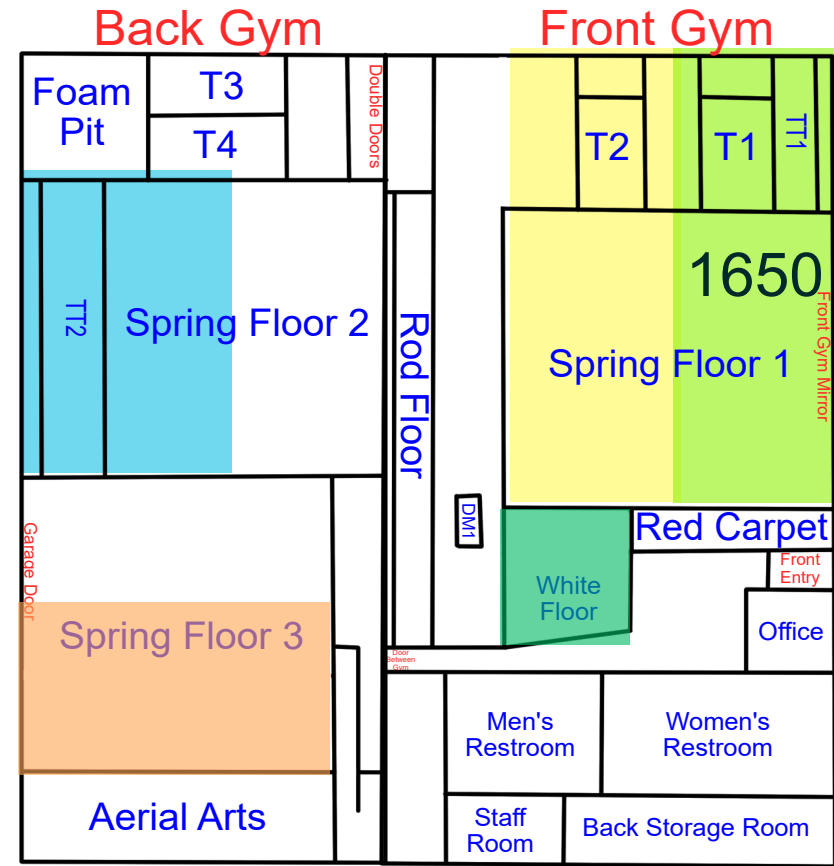

Start Time: 4:00
End Time: 4:30