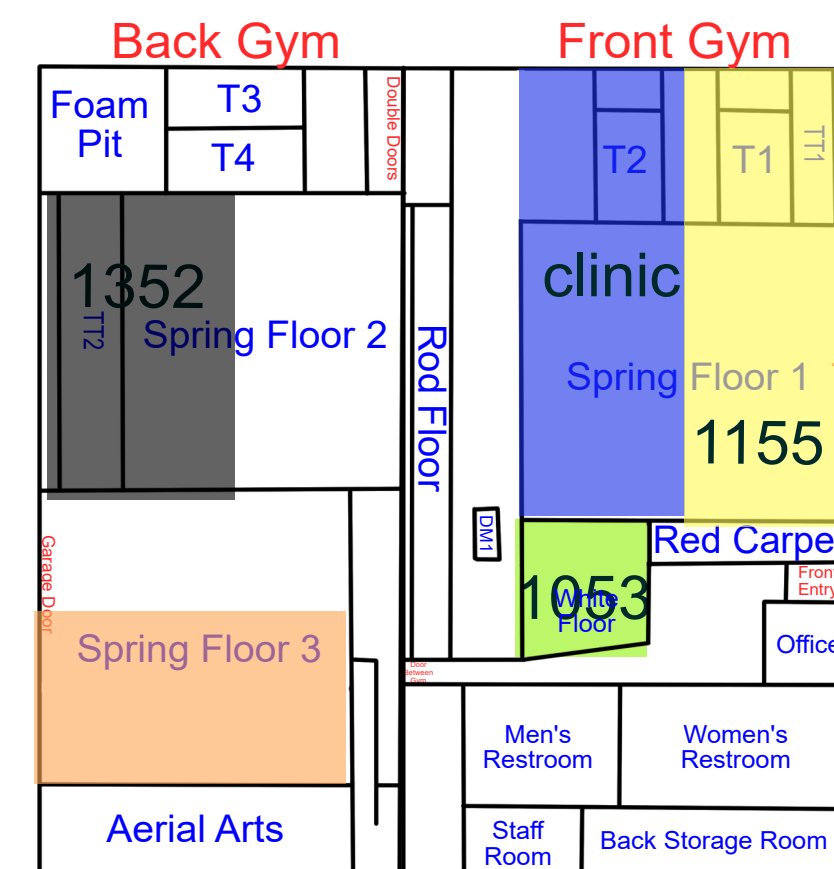

Start Time: 7:00
End Time: 7:30

Start Time: 7:30
End Time: 8:00

Start Time: 8:00
End Time: 8:30

Friday

Updates: 4/21/26 Rotation C