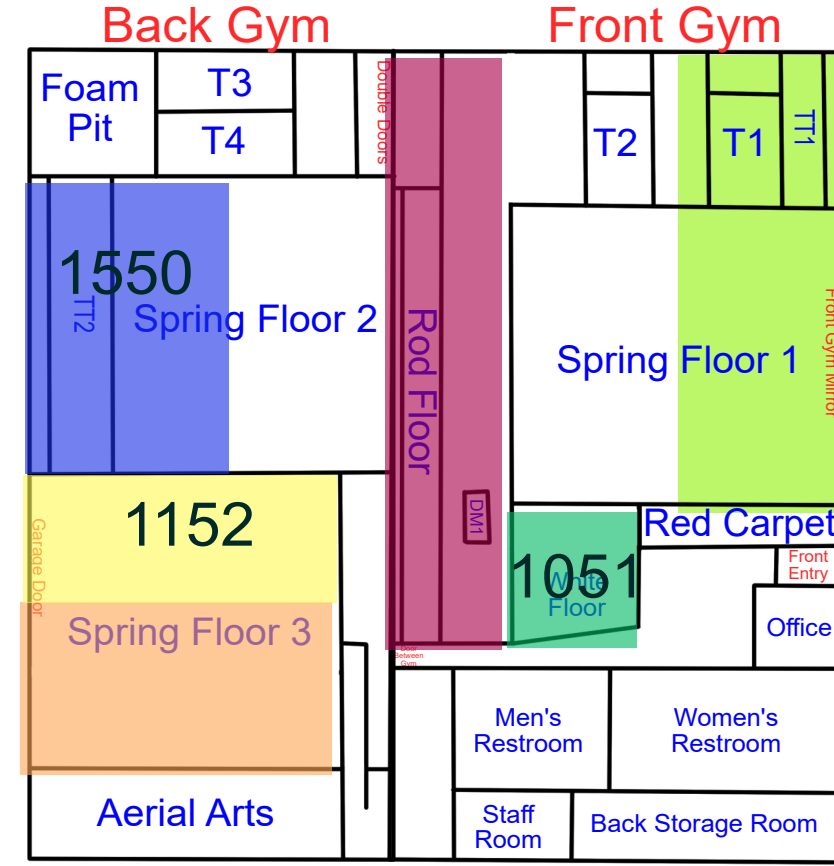

Start Time: 4:30
End Time: 5:00