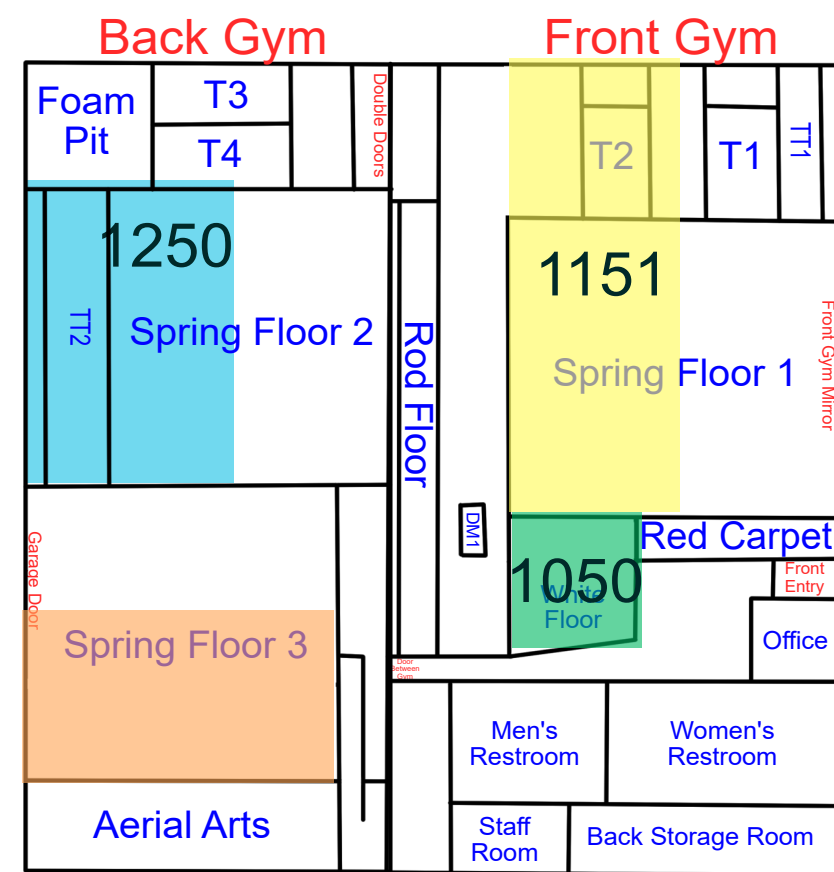

Start Time: 3:30
End Time: 4:00