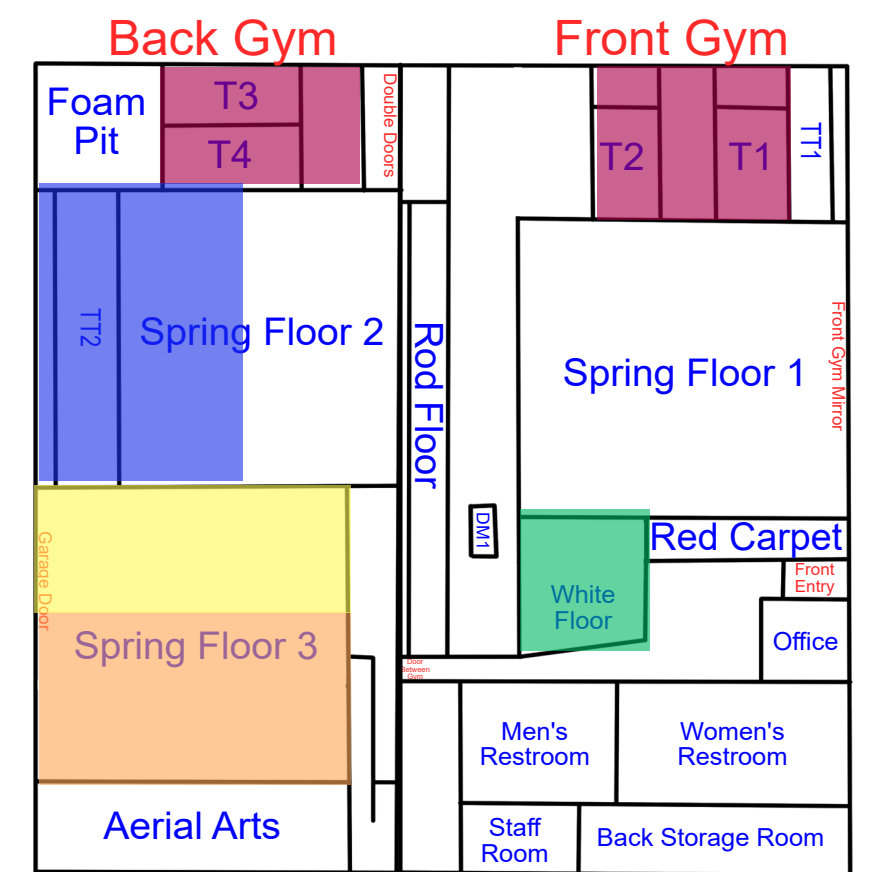

Start Time: 5:00
End Time: 5:30