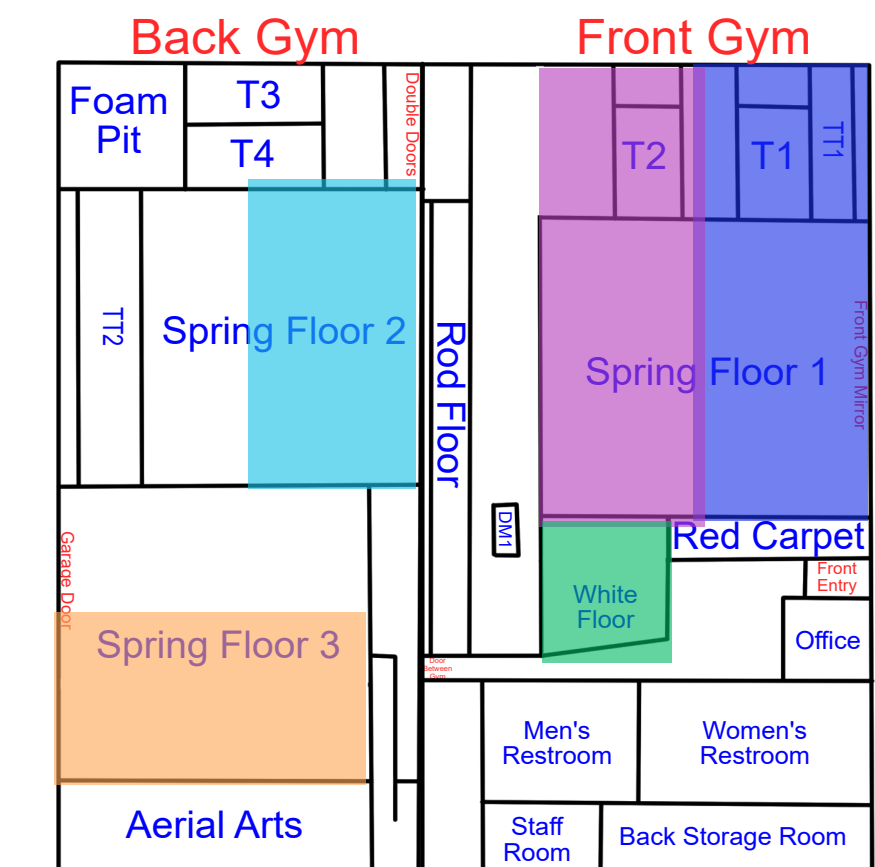

Start Time: 7:00
End Time: 7:30

Start Time: 7:30
End Time: 8:00

Start Time: 8:00
End Time: 8:30

Friday

Updates: 4/21/26 Rotation C