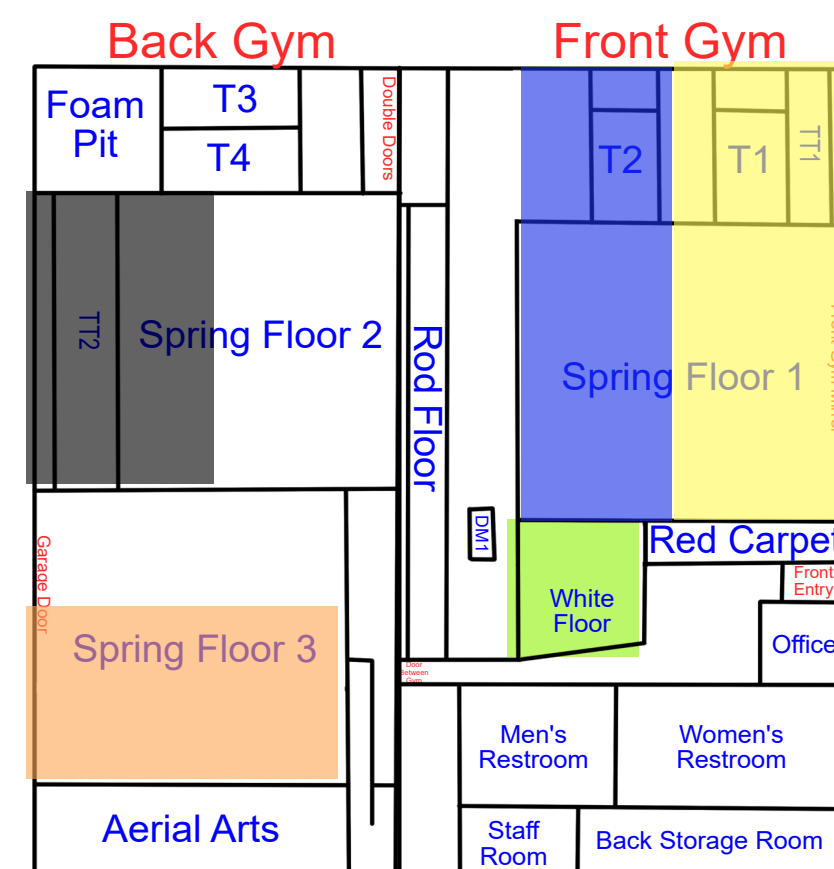

Start Time: 7:00
End Time: 7:30

Start Time: 7:30
End Time: 8:00

Start Time: 8:00
End Time: 8:30

Friday

Updates: 4/21/26 Rotation C