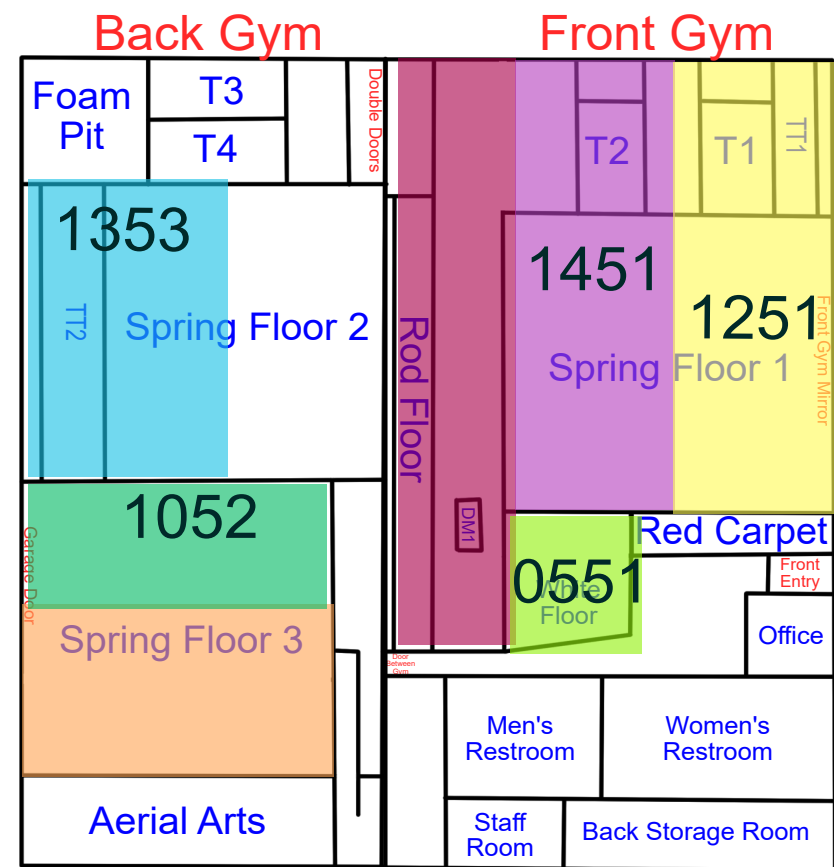

Start Time: 5:30
End Time: 6:00