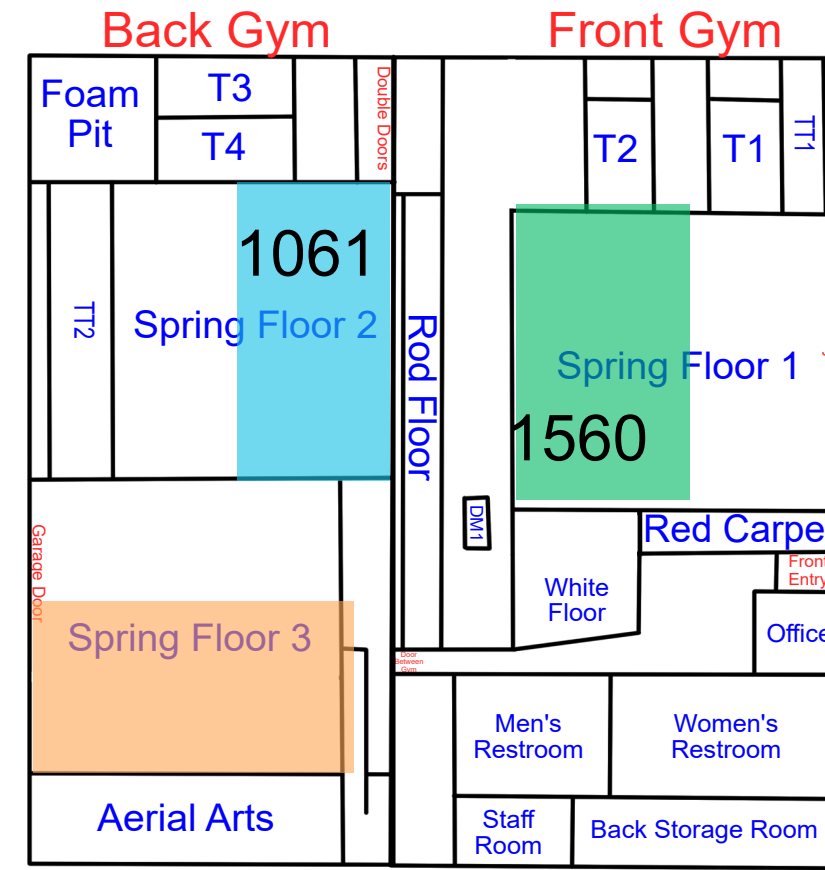

Start Time: 9:00
End Time: 9:30

Start Time: 9:30
End Time: 10:00

Start Time: 10:00
End Time: 10:30

Start Time: 10:30
End Time: 11:00

Start Time: 11:00
End Time: 11:30

Start Time: 11:30
End Time: 12:00

Start Time: 12:00
End Time: 12:30

Start Time: 12:30
End Time: 1:00