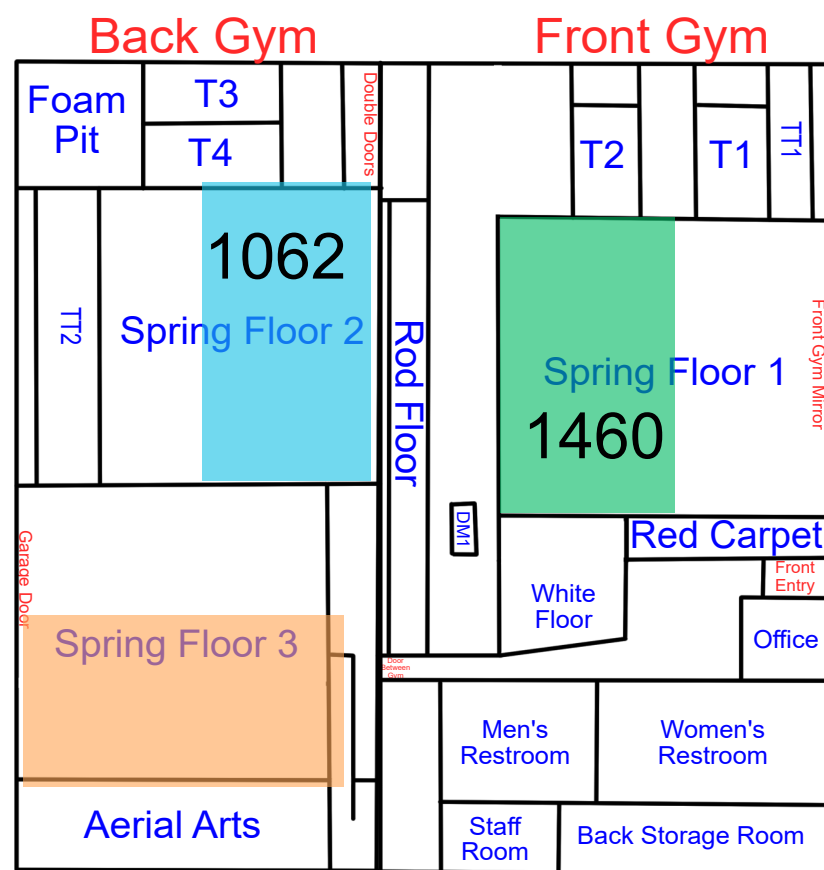

Start Time: 12:00  
End Time: 12:30

Start Time: 12:30  
End Time: 1:00