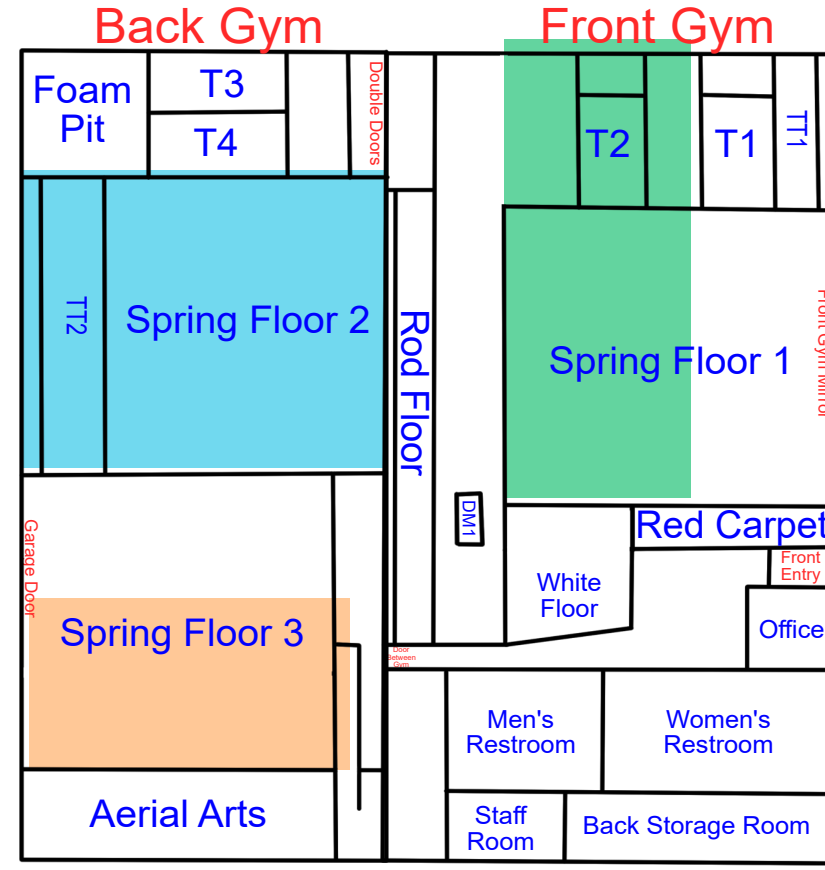

Start Time: 9:00
End Time: 9:30

Start Time: 9:30
End Time: 10:00

Start Time: 10:00
End Time: 10:30

Start Time: 10:30
End Time: 11:00

Start Time: 11:00
End Time: 11:30

Start Time: 11:30
End Time: 12:00

Start Time: 12:00
End Time: 12:30

Start Time: 12:30
End Time: 1:00