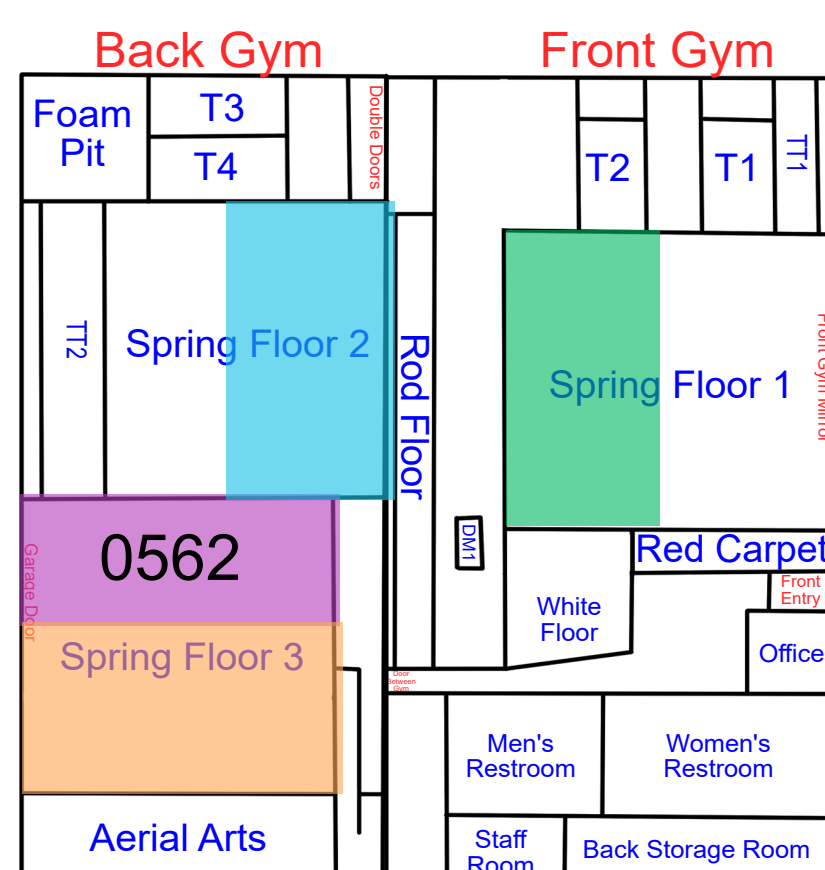

Start Time: 12:00  
End Time: 12:30

Start Time: 12:30  
End Time: 1:00