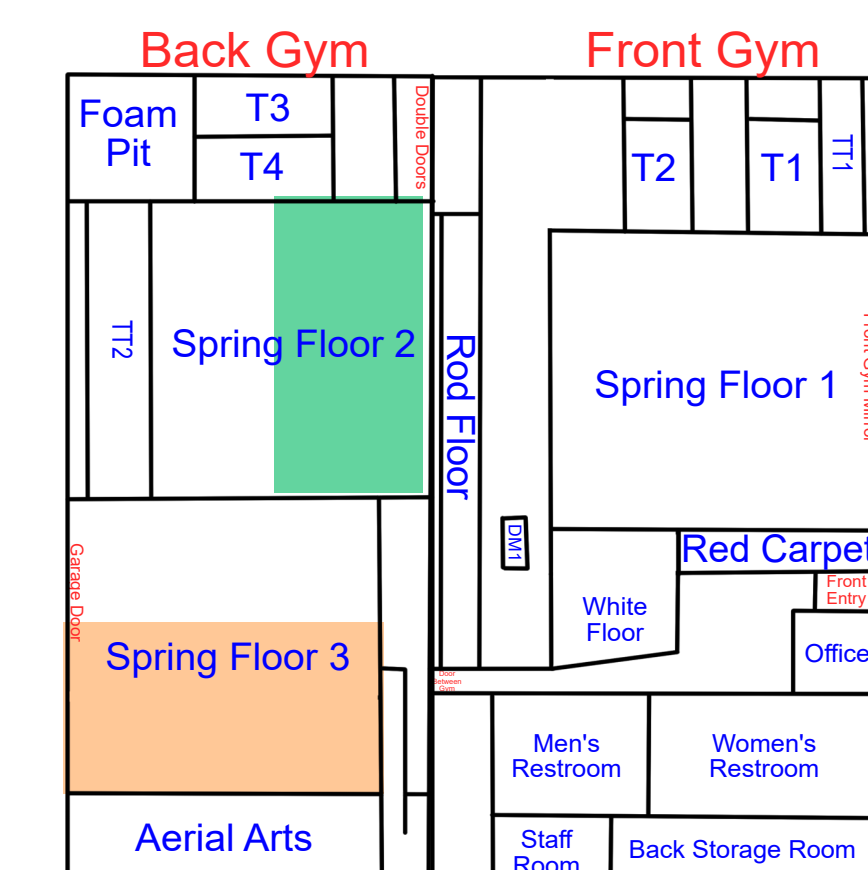

Start Time: 12:00  
End Time: 12:30

Start Time: 12:30  
End Time: 1:00