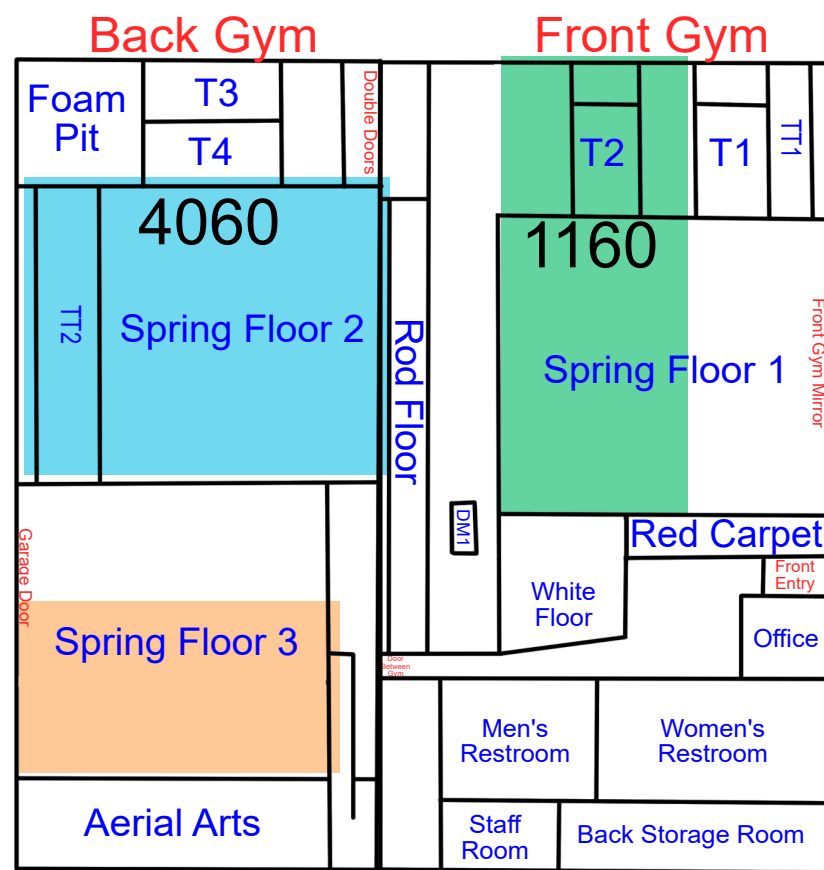

Start Time: 9:00
End Time: 9:30

Start Time: 9:30
End Time: 10:00

Start Time: 10:00
End Time: 10:30

Start Time: 10:30
End Time: 11:00

Start Time: 11:00
End Time: 11:30

Start Time: 11:30
End Time: 12:00

Start Time: 12:00
End Time: 12:30

Start Time: 12:30
End Time: 1:00