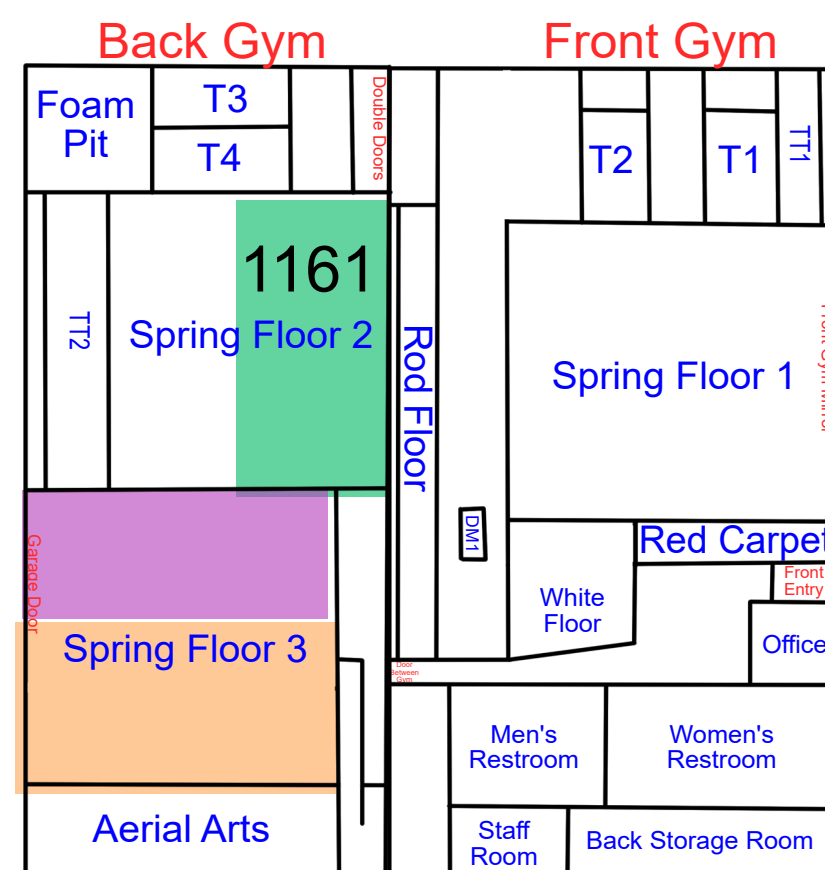

Start Time: 12:00  
End Time: 12:30

Start Time: 12:30  
End Time: 1:00