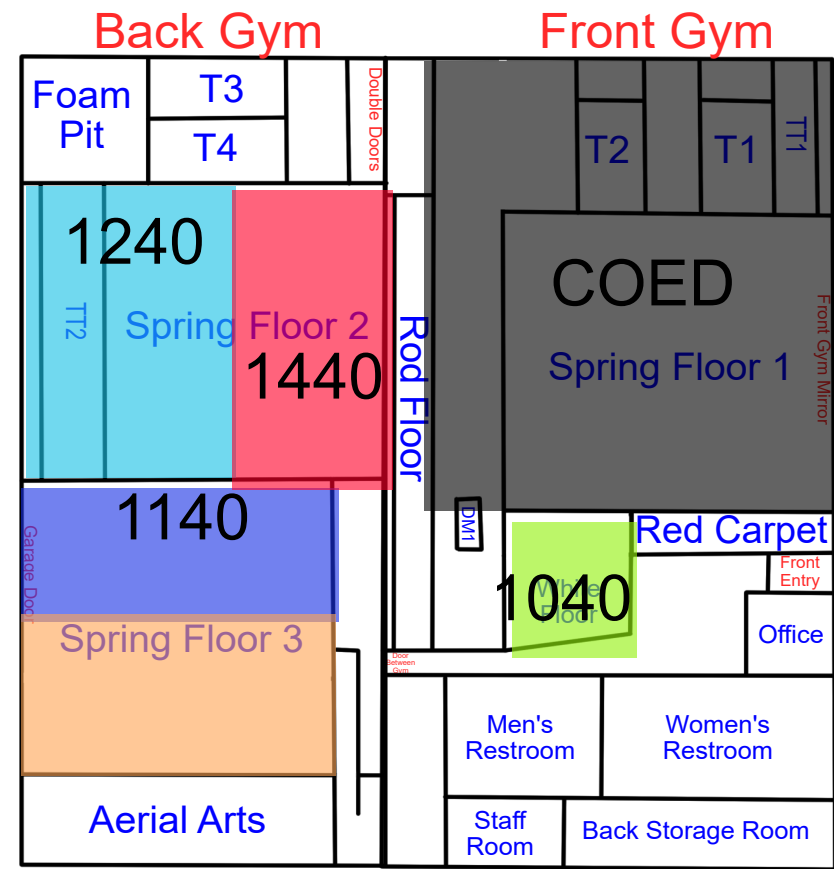

Start Time: 3:30
End Time: 4:00