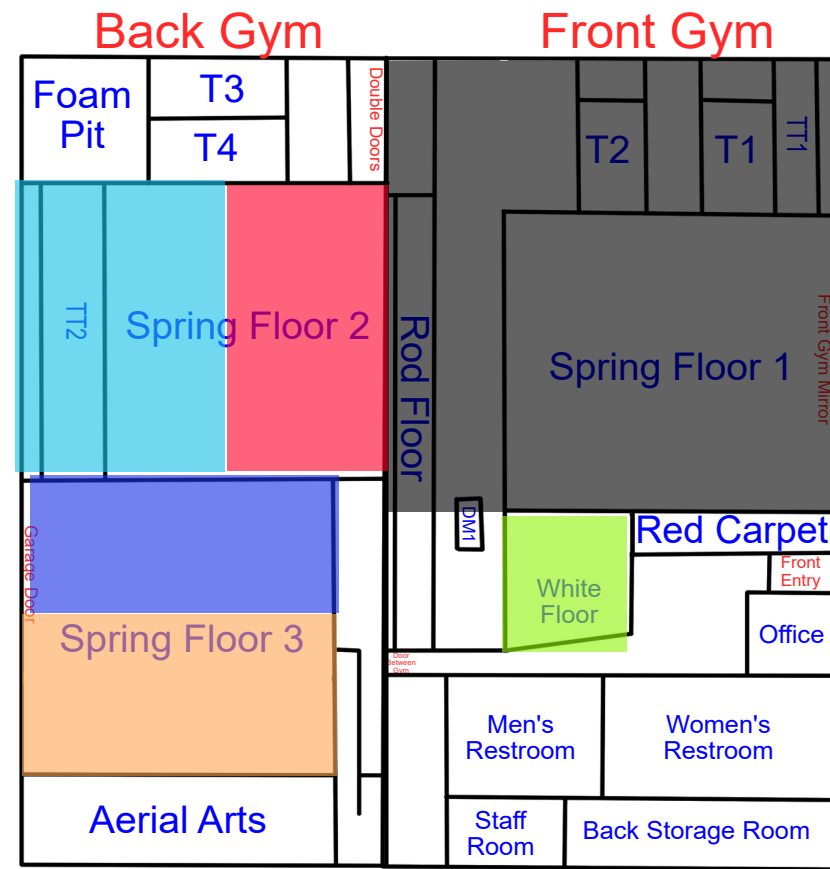

Start Time: 4:00
End Time: 4:30