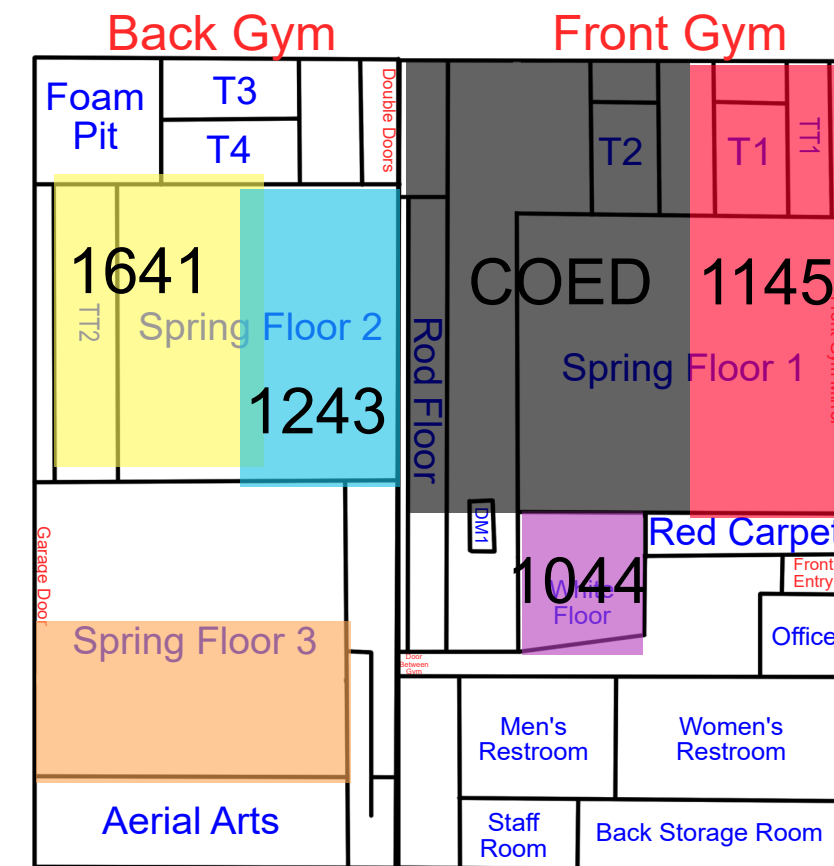

Start Time: 7:00  
End Time: 7:30

Start Time: 7:30  
End Time: 8:00

Start Time: 8:00  
End Time: 8:30