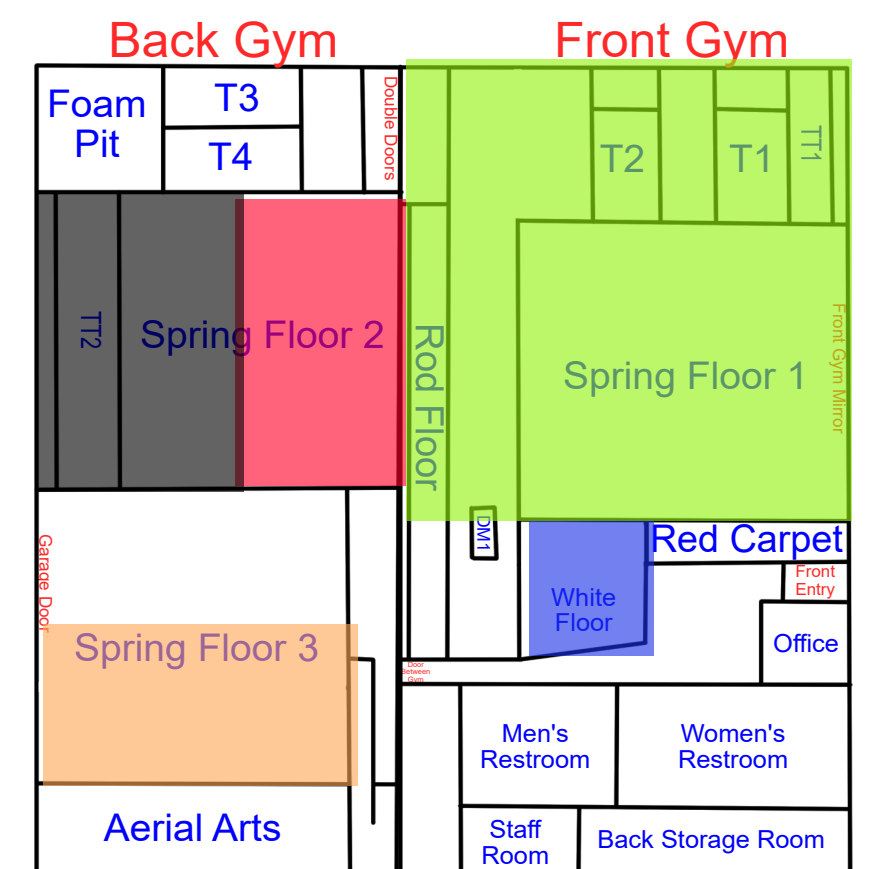

Start Time: 5:00
End Time: 5:30