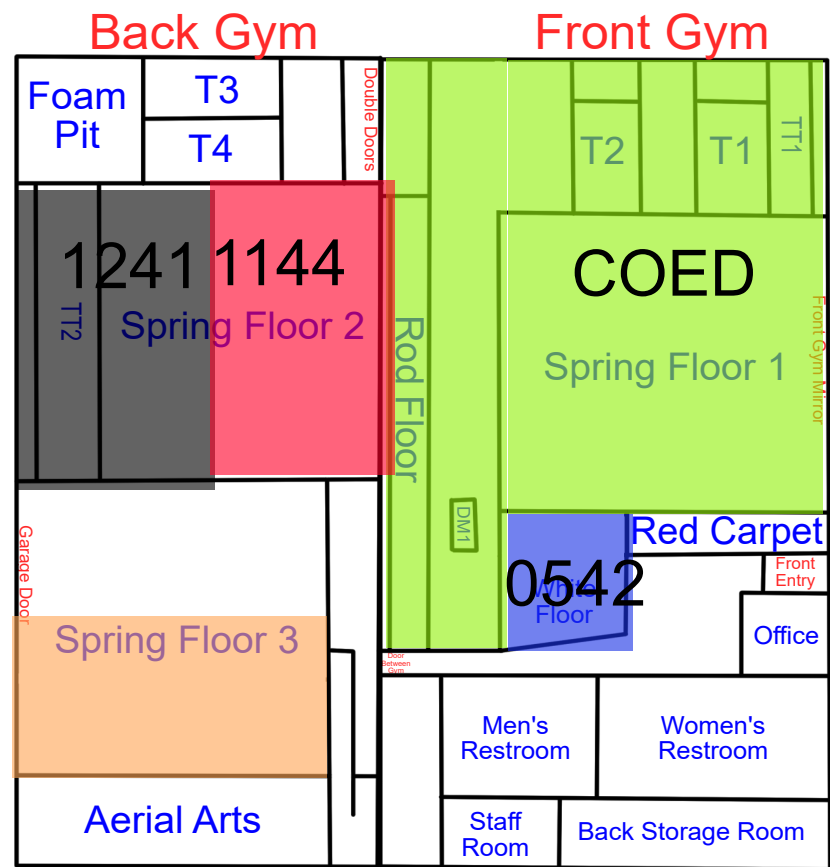

Start Time: 7:00  
End Time: 7:30

Start Time: 7:30  
End Time: 8:00

Start Time: 8:00  
End Time: 8:30