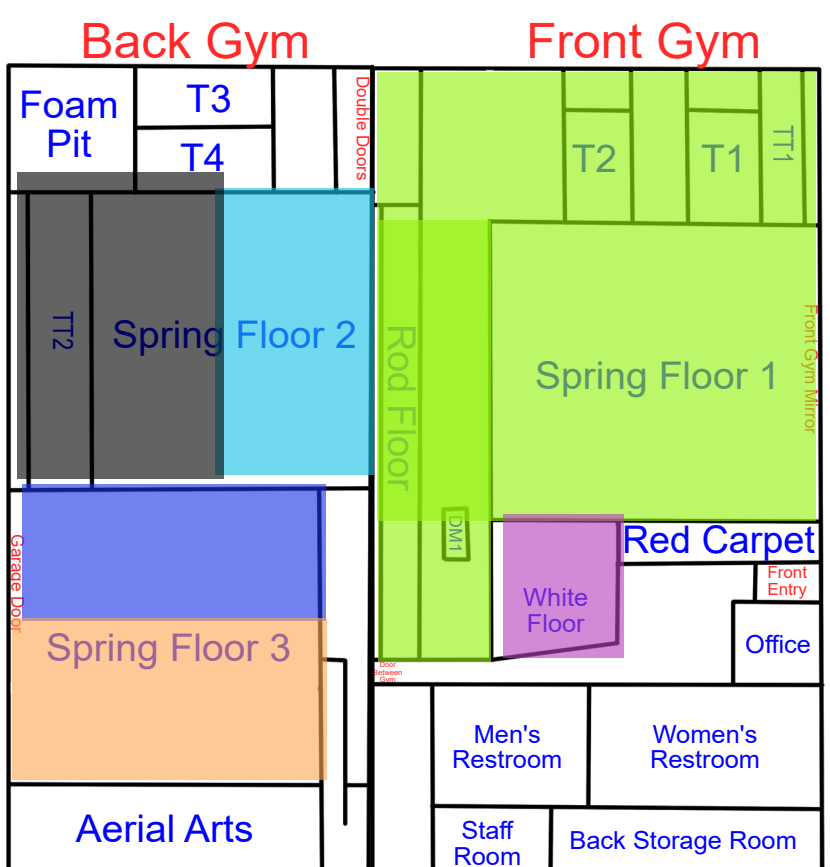

Start Time: 6:00
End Time: 6:30