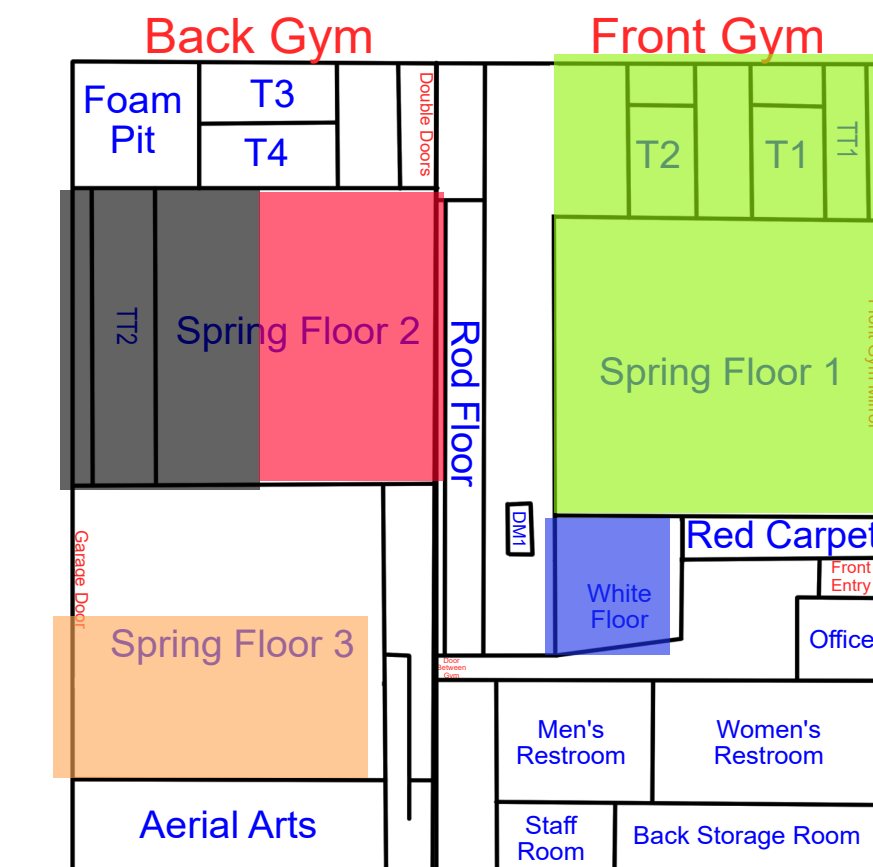

Start Time: 7:00  
End Time: 7:30

Start Time: 7:30  
End Time: 8:00

Start Time: 8:00  
End Time: 8:30