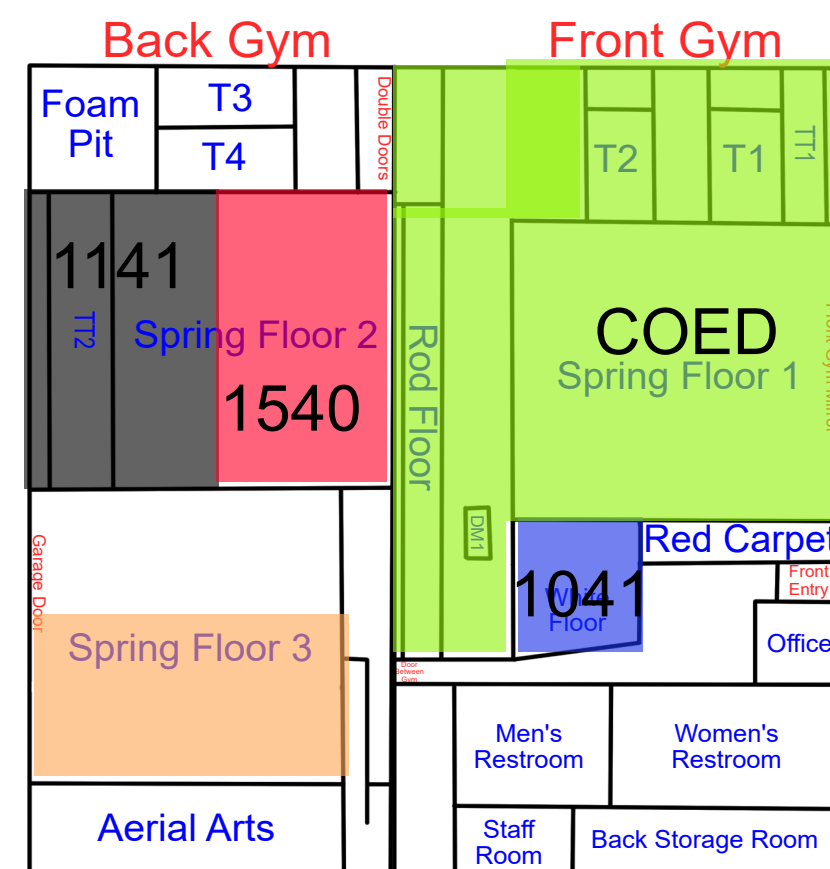

Start Time: 4:30
End Time: 5:00