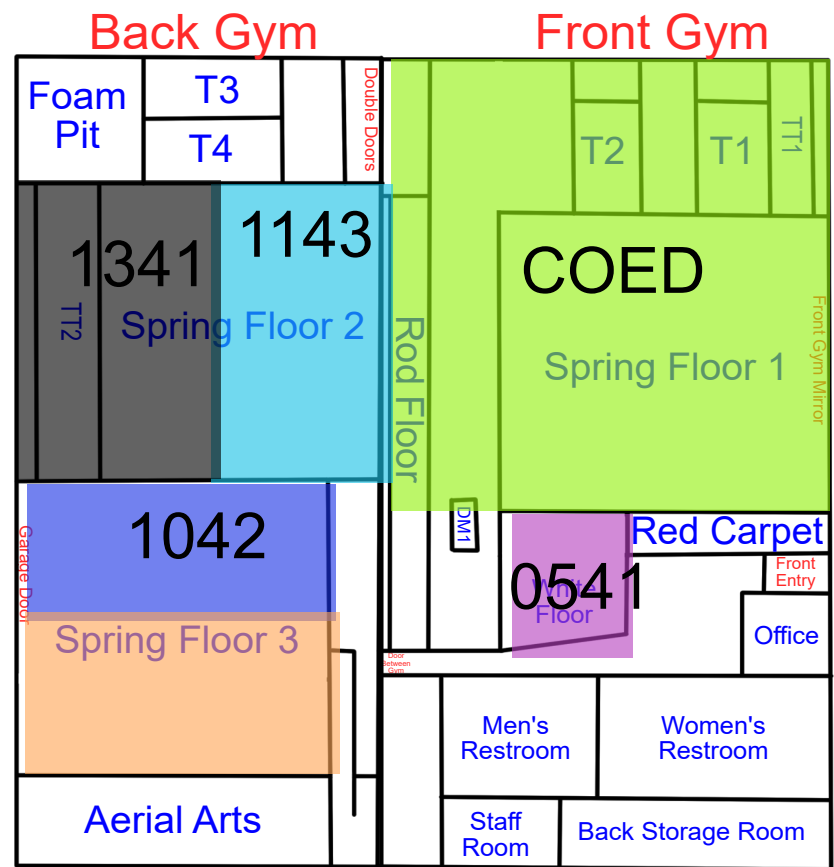

Start Time: 5:30
End Time: 6:00