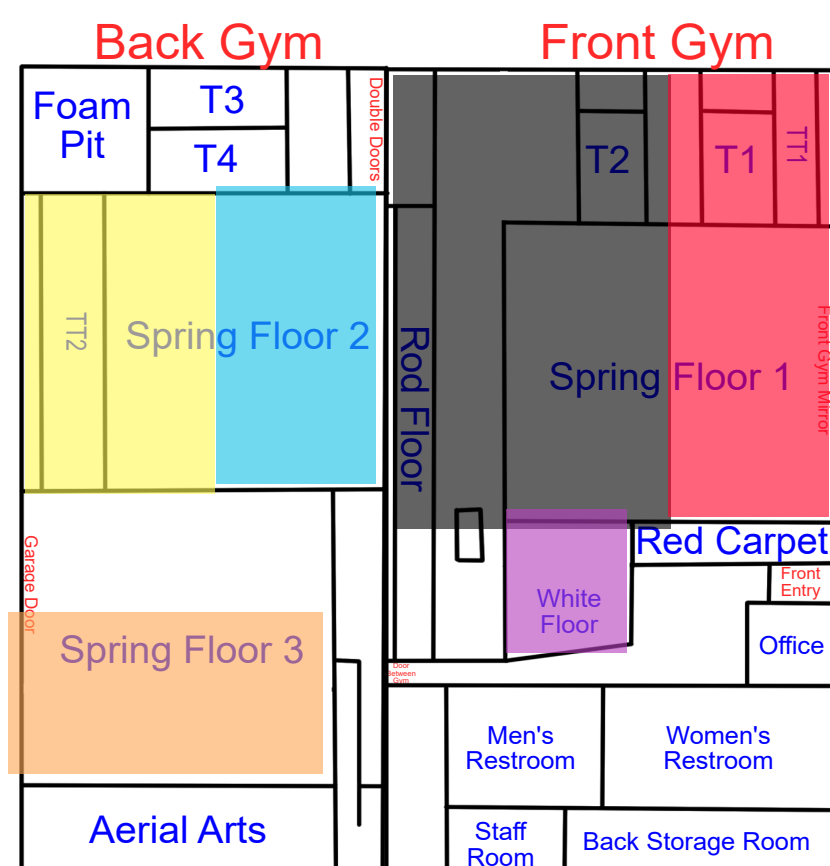

Start Time: 7:00  
End Time: 7:30

Start Time: 7:30  
End Time: 8:00

Start Time: 8:00  
End Time: 8:30