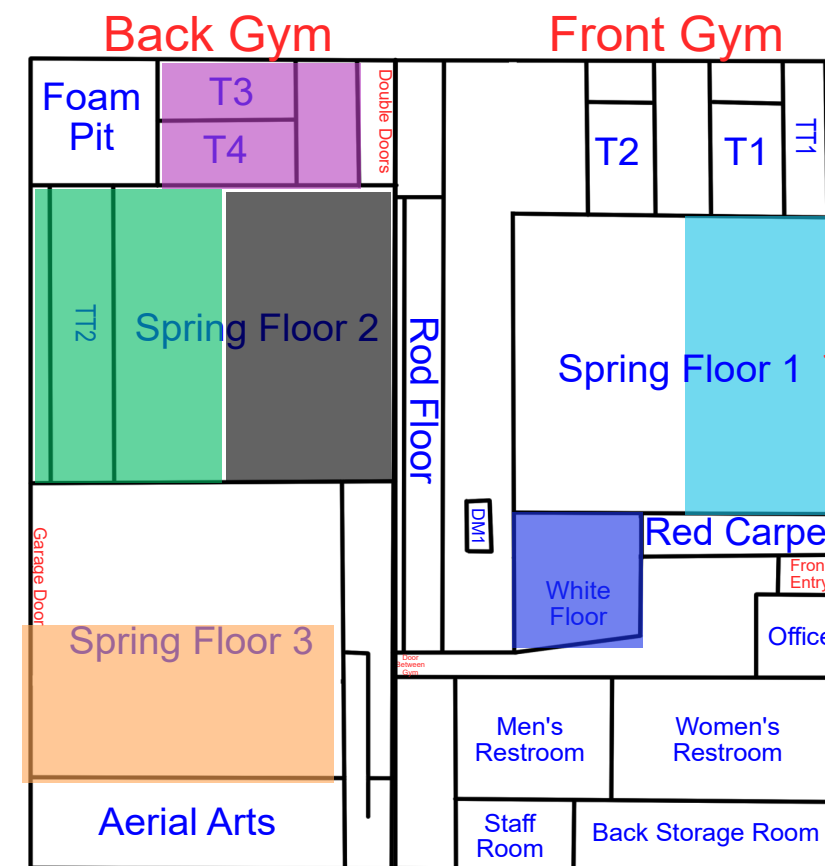

Start Time: 7:00
End Time: 7:30

Start Time: 7:30
End Time: 8:00

Start Time: 8:00
End Time: 8:30

Monday

Updates: 5/4/26 Rotation D