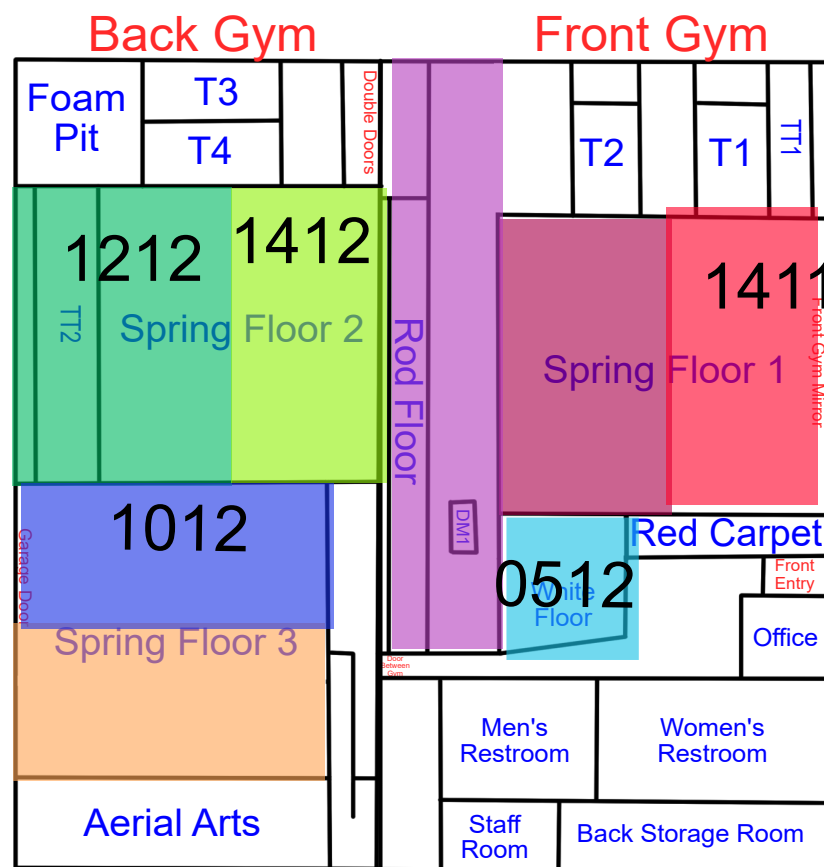

Start Time: 5:30
End Time: 6:00