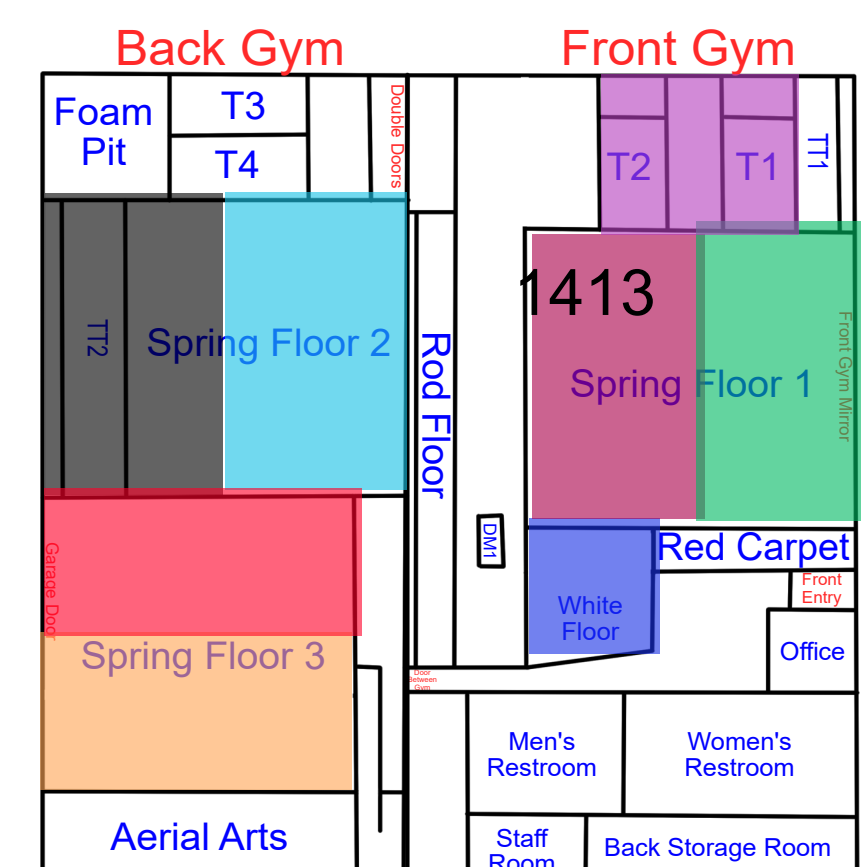

Start Time: 7:00
End Time: 7:30

Start Time: 7:30
End Time: 8:00

Start Time: 8:00
End Time: 8:30

Monday

Updates: 5/4/26 Rotation D