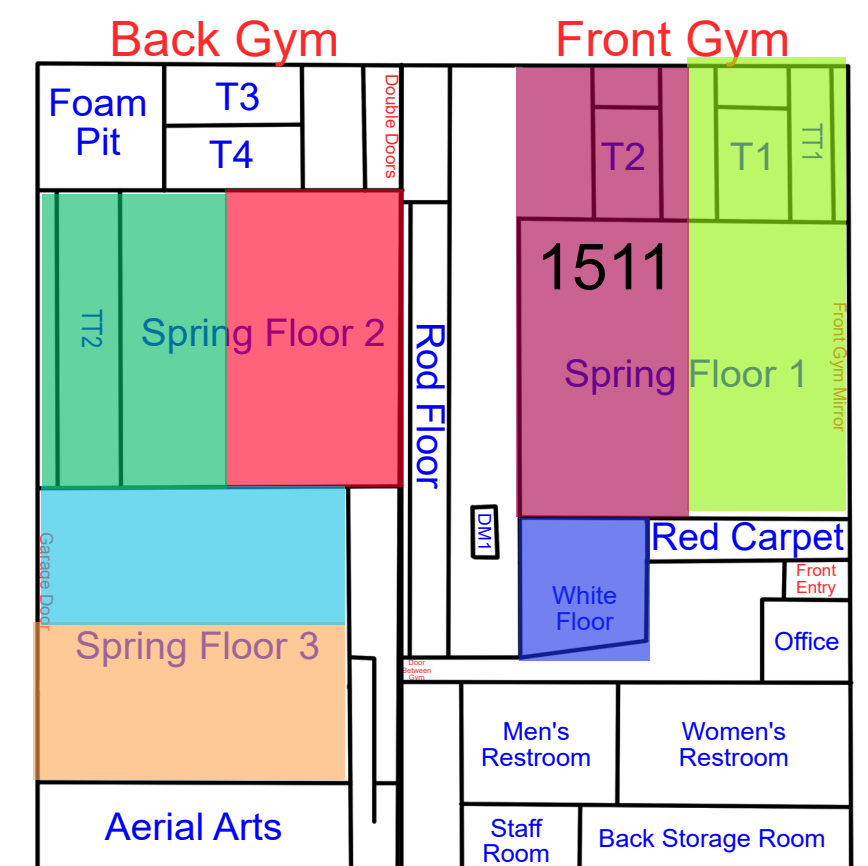

Start Time: 5:00
End Time: 5:30