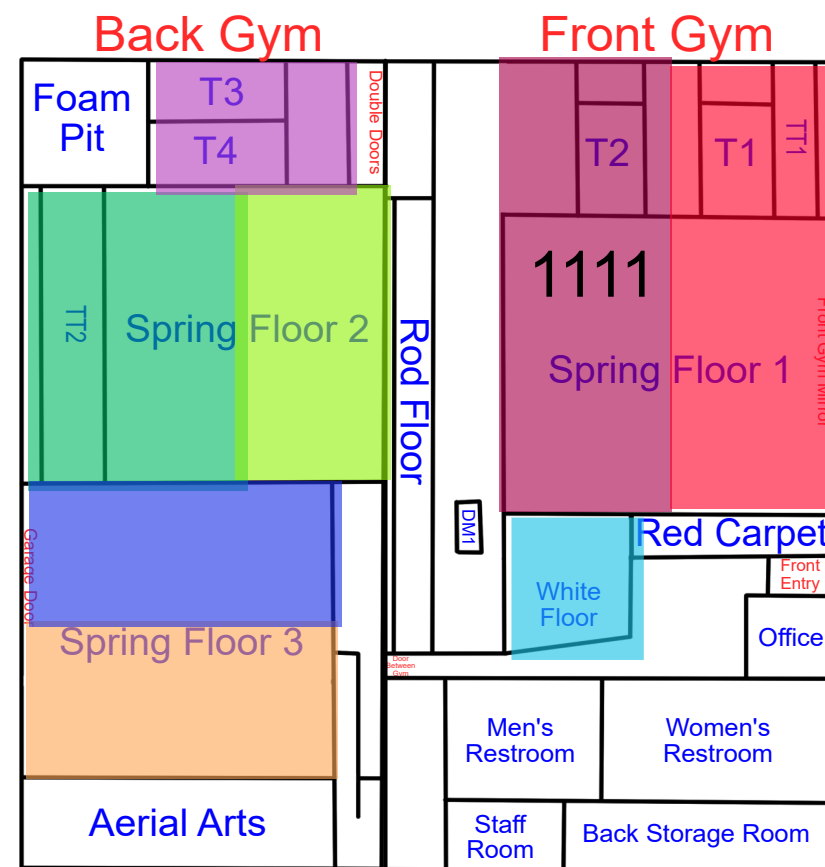

Start Time: 6:00
End Time: 6:30