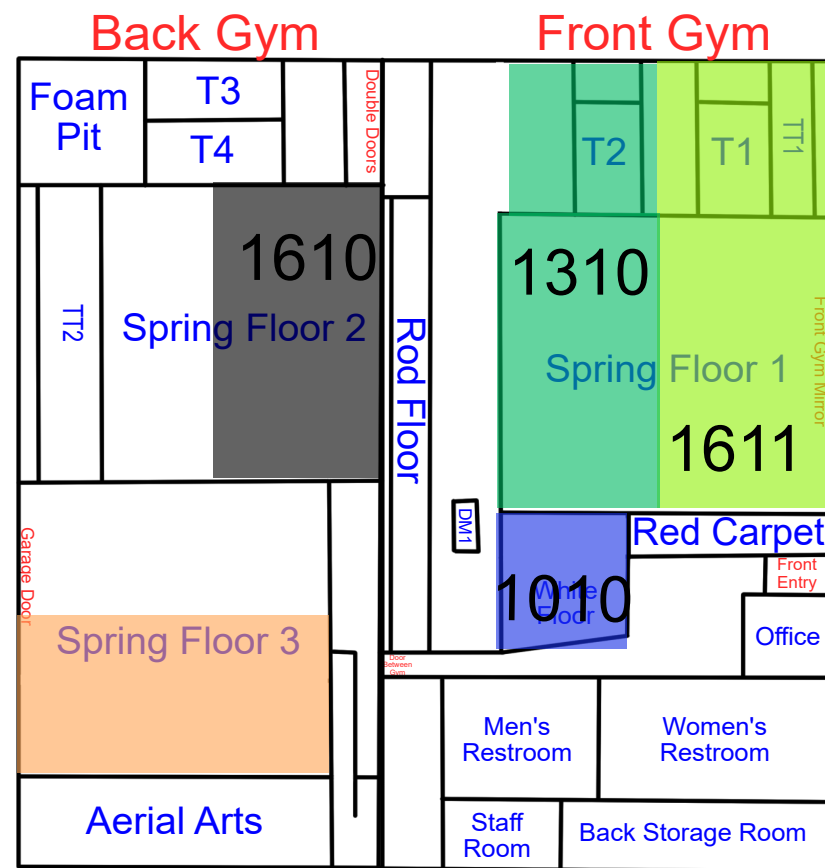

Start Time: 3:30
End Time: 4:00