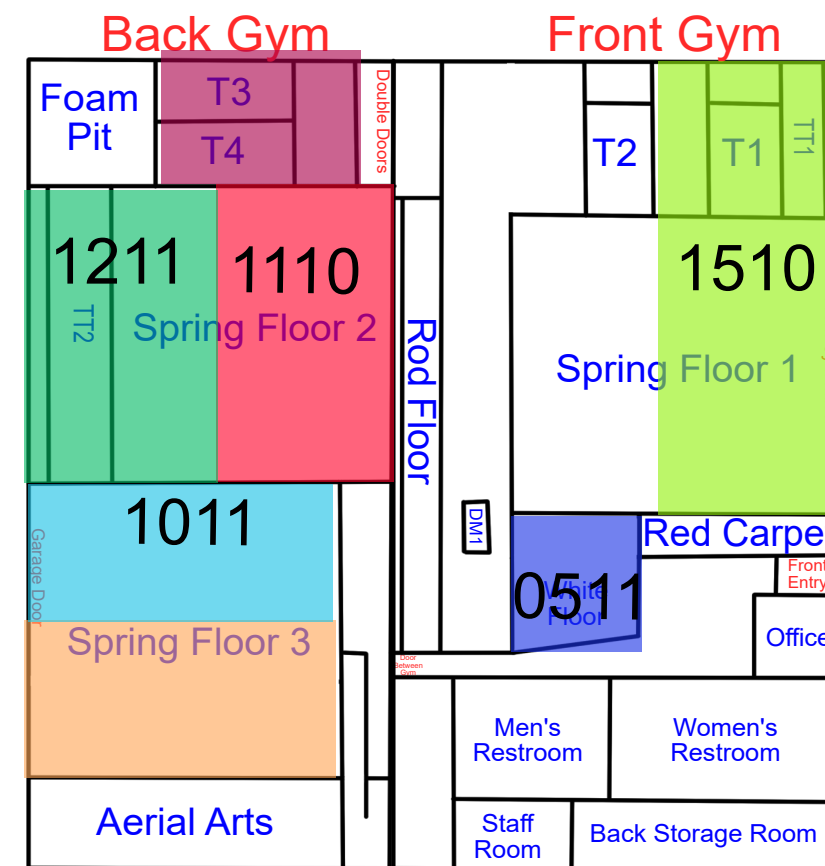

Start Time: 4:30
End Time: 5:00