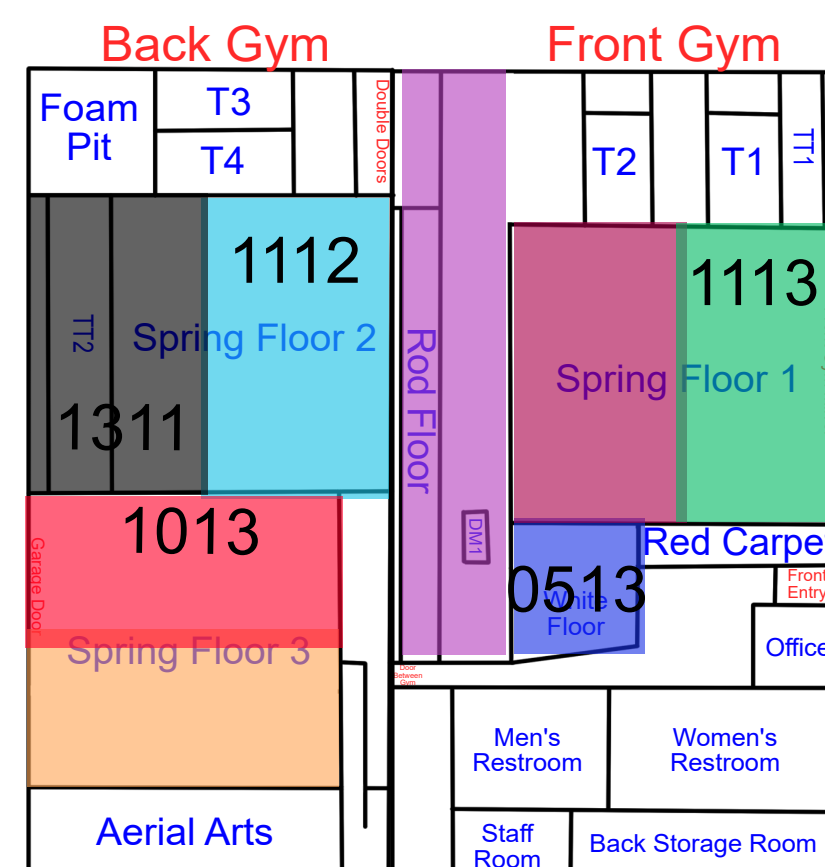

Start Time: 7:00
End Time: 7:30

Start Time: 7:30
End Time: 8:00

Start Time: 8:00
End Time: 8:30

Monday

Updates: 5/4/26 Rotation D