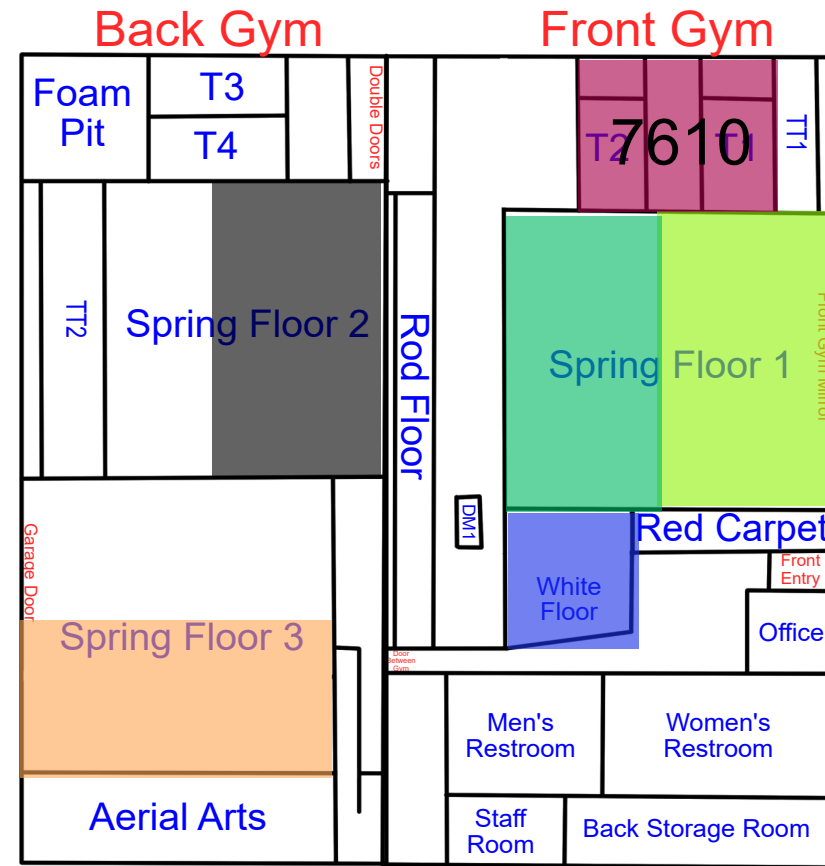

Start Time: 4:00
End Time: 4:30