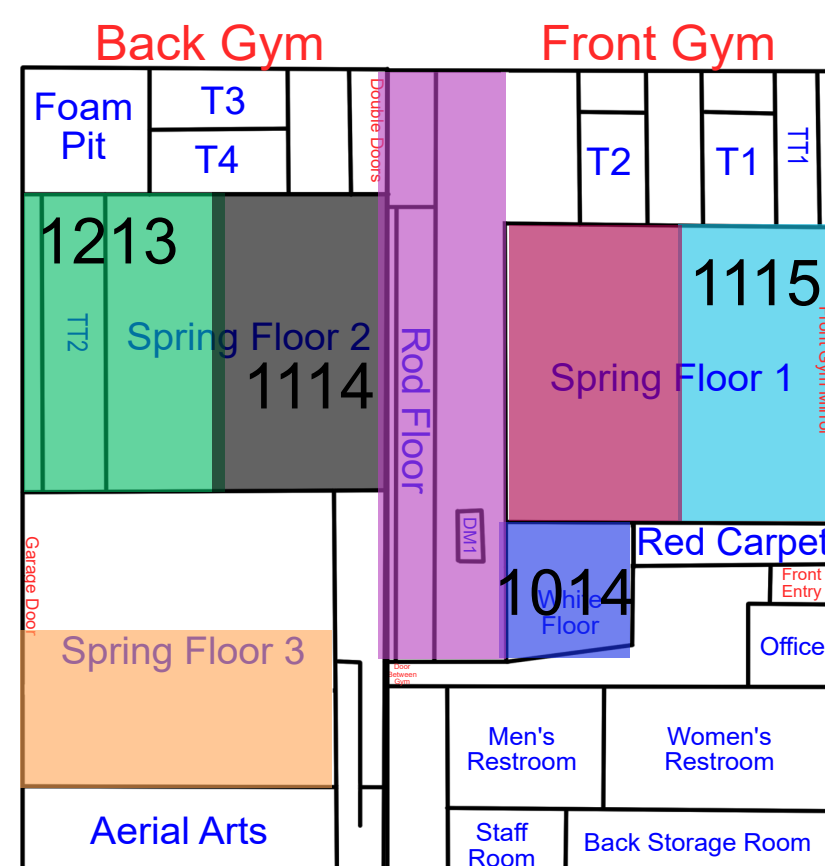

Start Time: 7:00
End Time: 7:30

Start Time: 7:30
End Time: 8:00

Start Time: 8:00
End Time: 8:30

Monday

Updates: 5/4/26 Rotation D