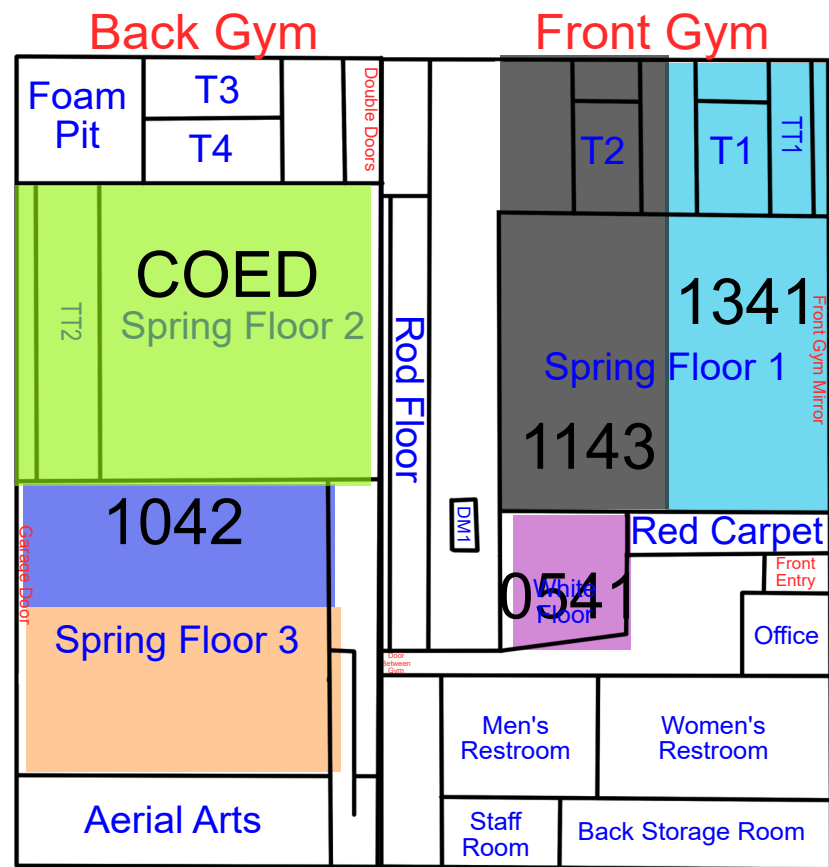

Start Time: 5:30
End Time: 6:00