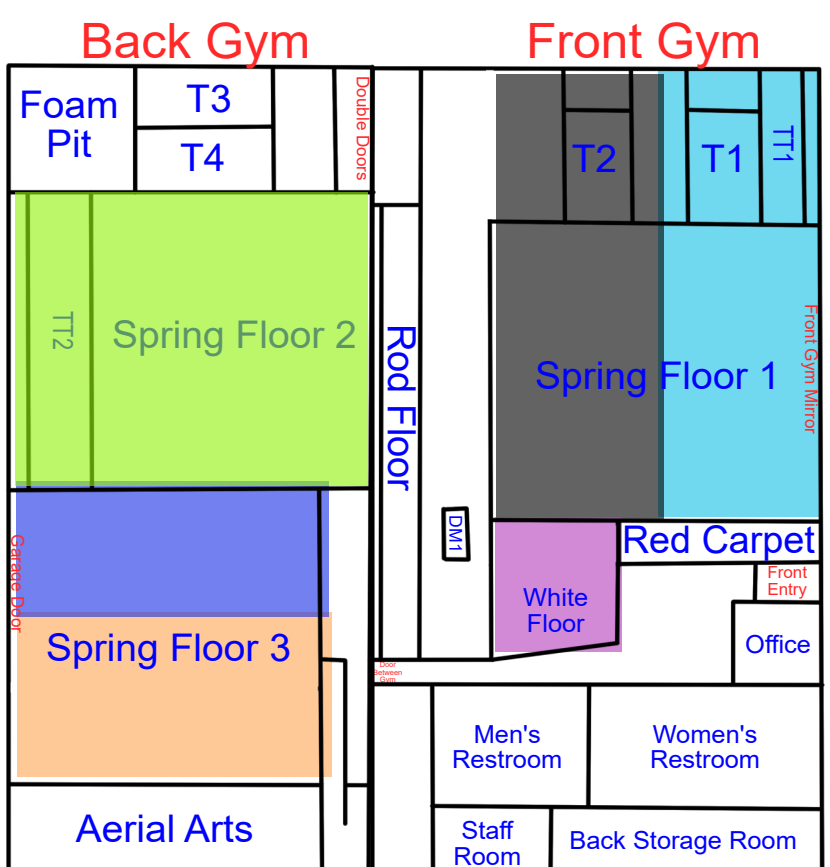

Start Time: 6:00
End Time: 6:30