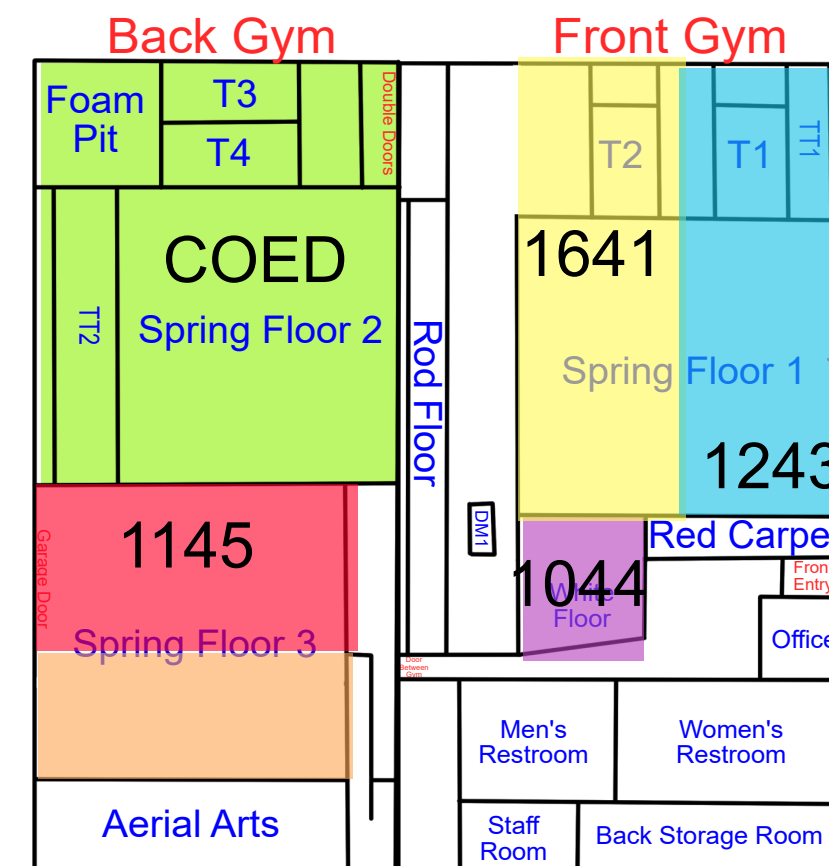

Start Time: 7:00
End Time: 7:30

Start Time: 7:30
End Time: 8:00

Start Time: 8:00
End Time: 8:30

Thursday

Updates: 5/18/26 Rotation A