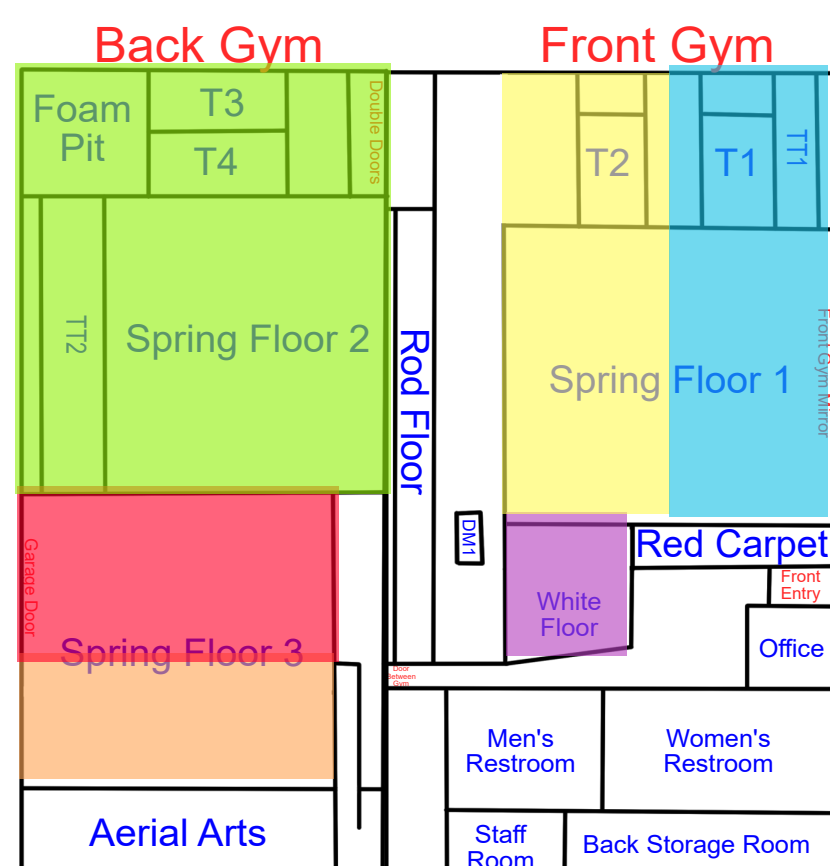

Start Time: 7:00
End Time: 7:30

Start Time: 7:30
End Time: 8:00

Start Time: 8:00
End Time: 8:30

Thursday

Updates: 5/18/26 Rotation A