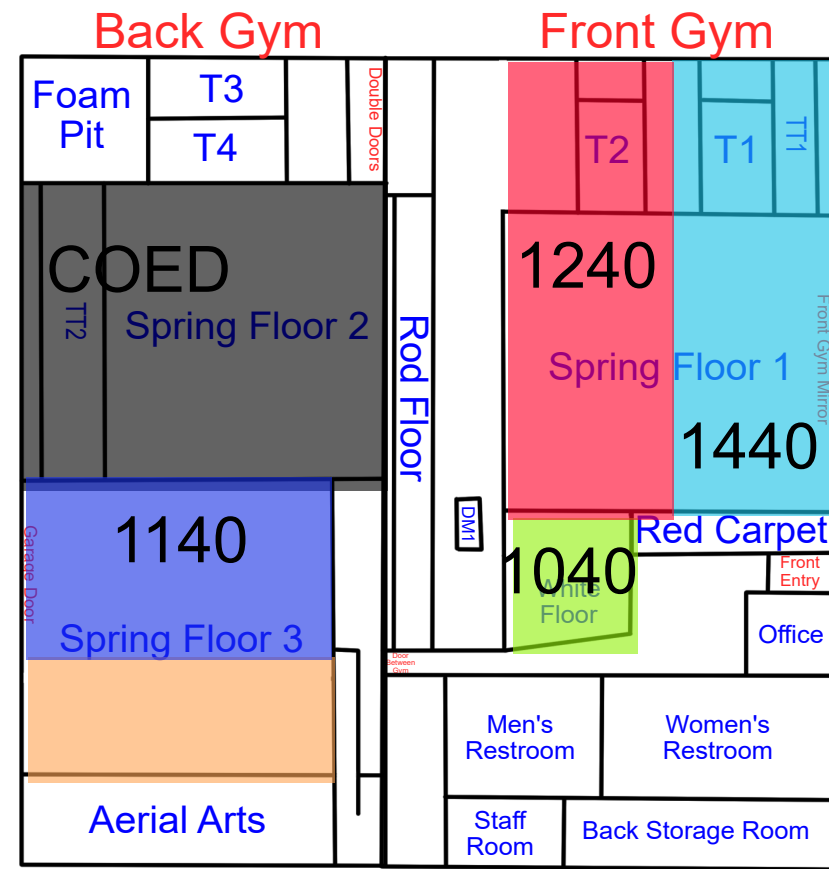

Start Time: 3:30
End Time: 4:00