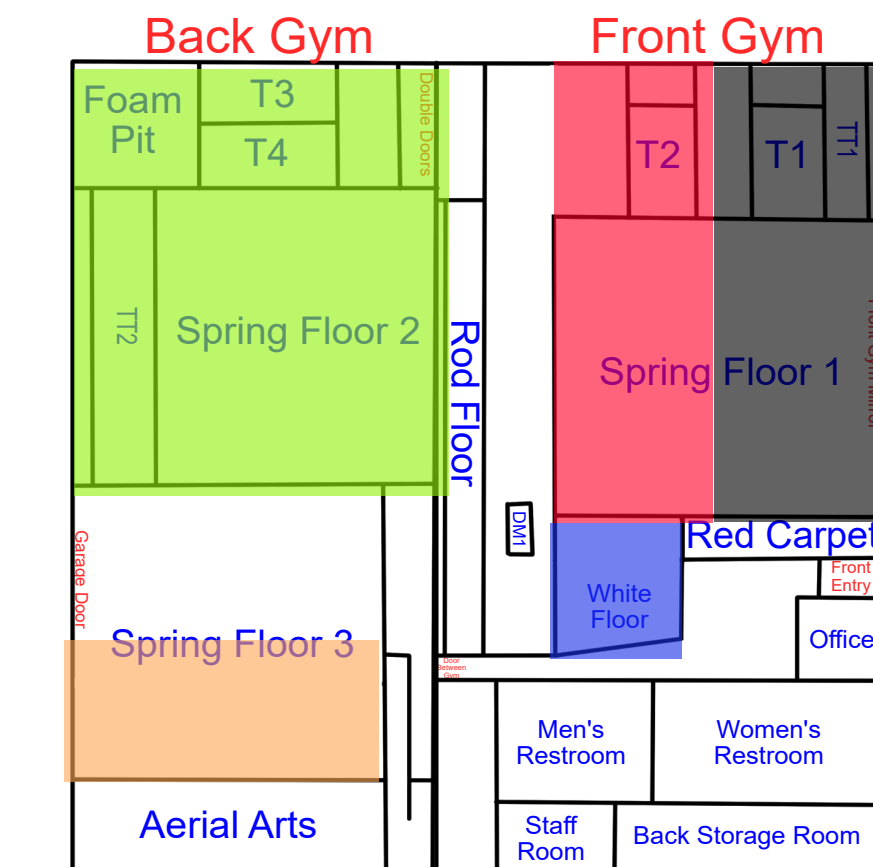

Start Time: 7:00
End Time: 7:30

Start Time: 7:30
End Time: 8:00

Start Time: 8:00
End Time: 8:30

Thursday

Updates: 5/18/26 Rotation A