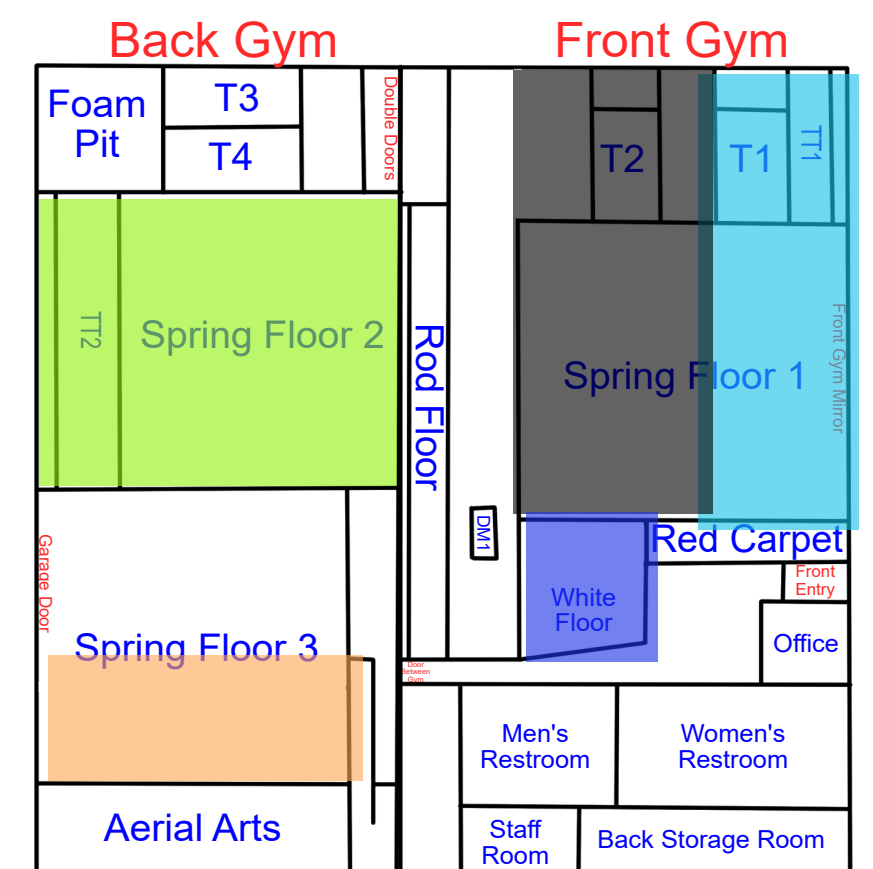

Start Time: 5:00
End Time: 5:30