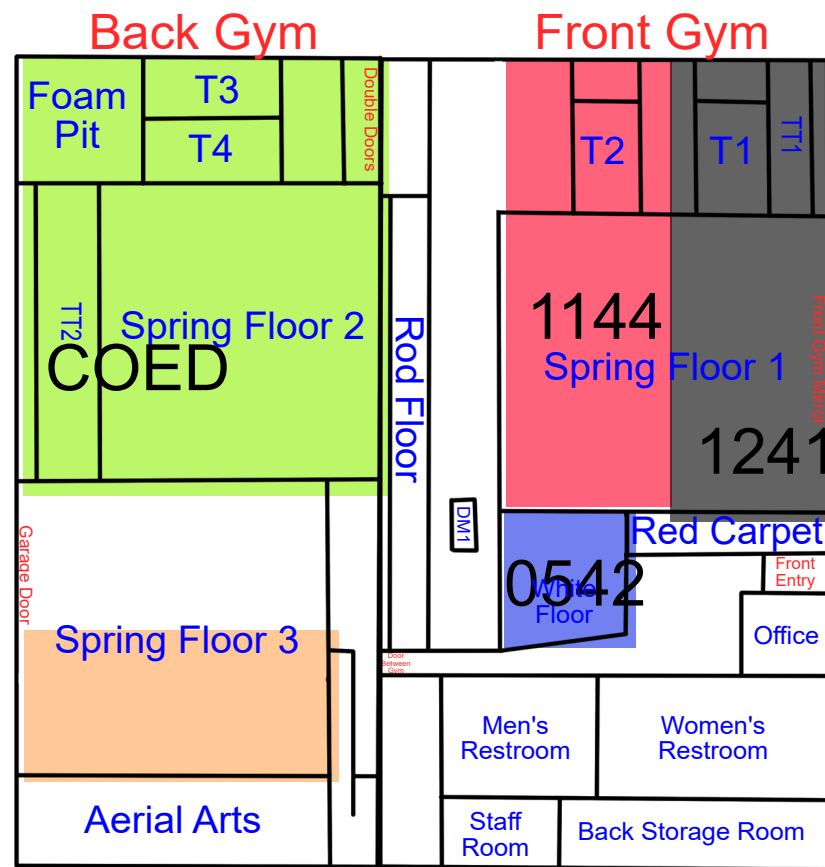

Start Time: 7:00
End Time: 7:30

Start Time: 7:30
End Time: 8:00

Start Time: 8:00
End Time: 8:30

Thursday

Updates: 5/18/26 Rotation A