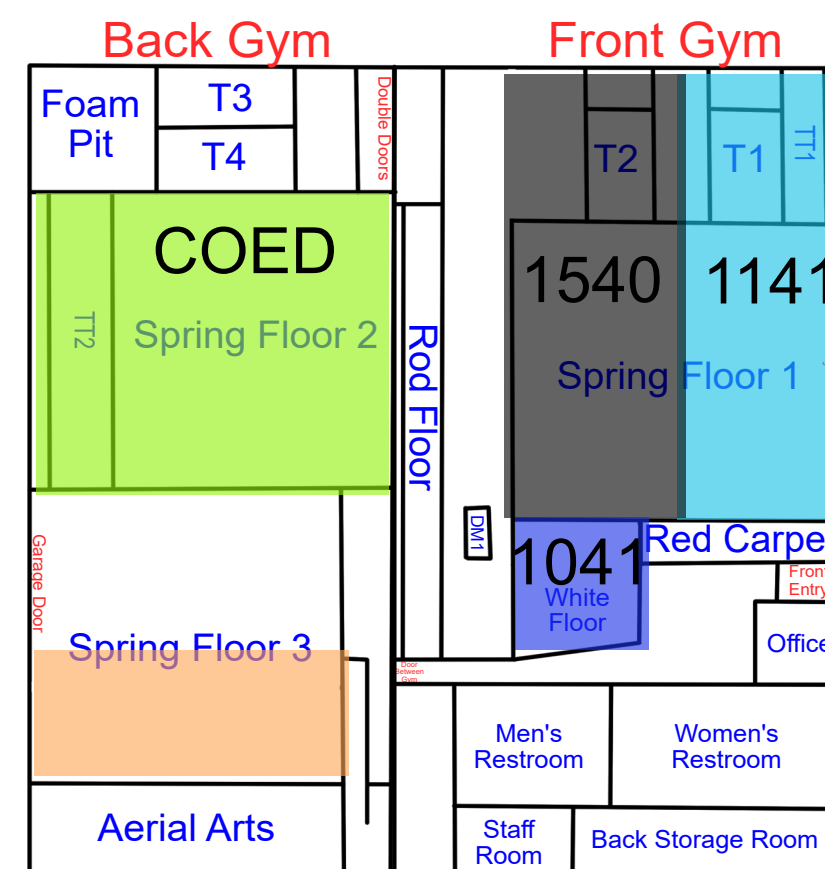

Start Time: 4:30
End Time: 5:00