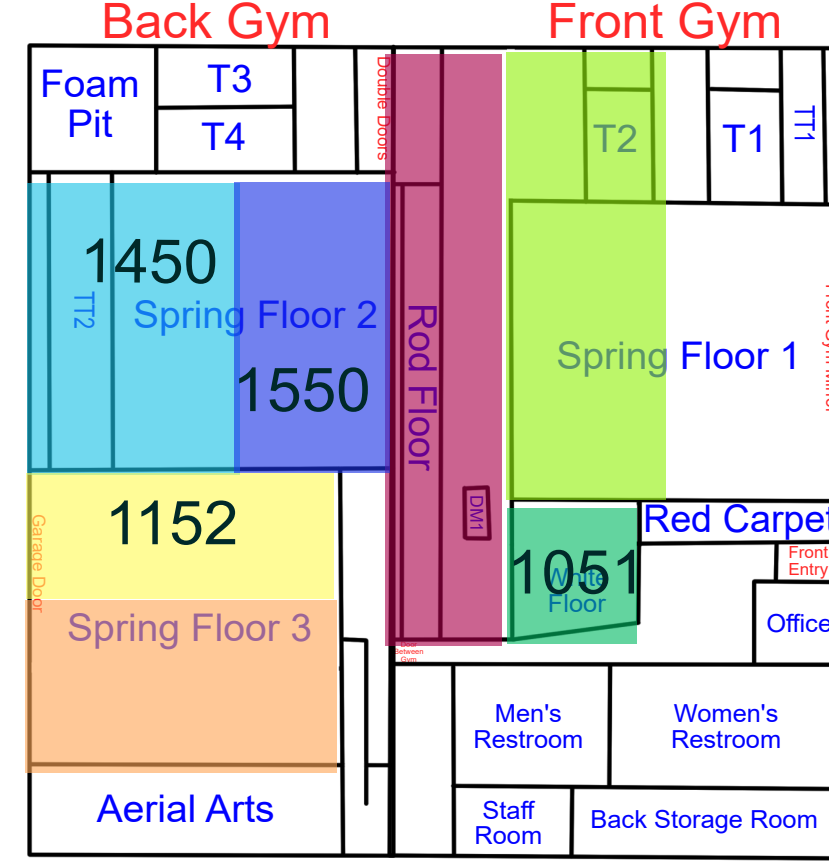

Start Time: 4:30
End Time: 5:00