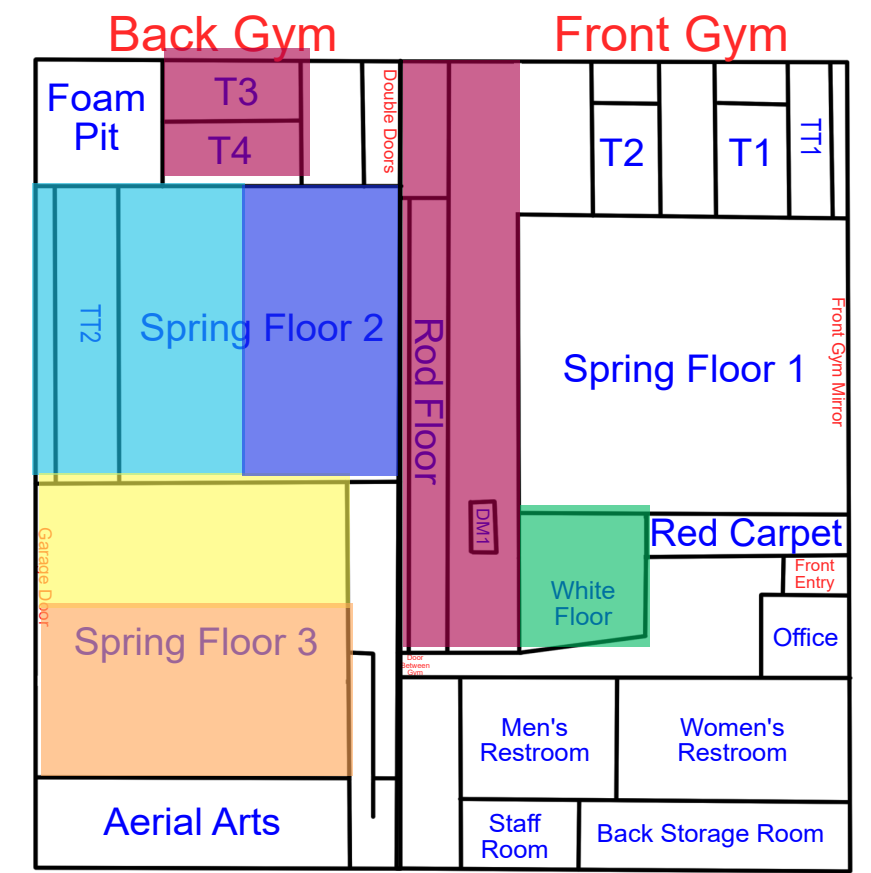

Start Time: 5:00
End Time: 5:30