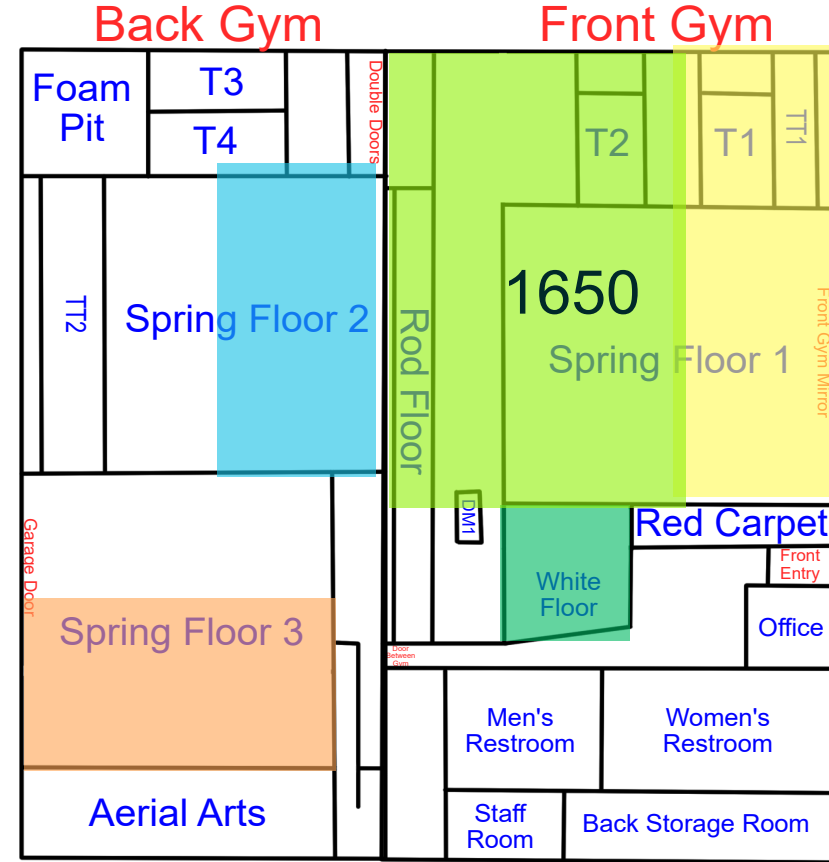

Start Time: 4:00
End Time: 4:30