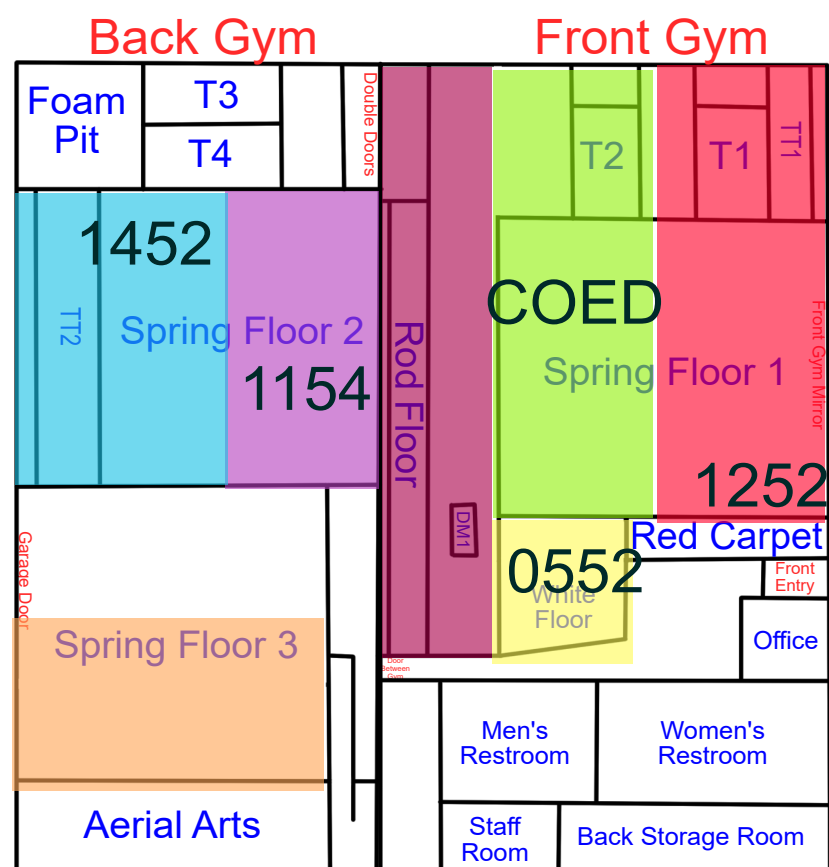

Start Time: 7:00
End Time: 7:30

Start Time: 7:30
End Time: 8:00

Start Time: 8:00
End Time: 8:30

Friday

Updates: 8/15/25 Rotation A