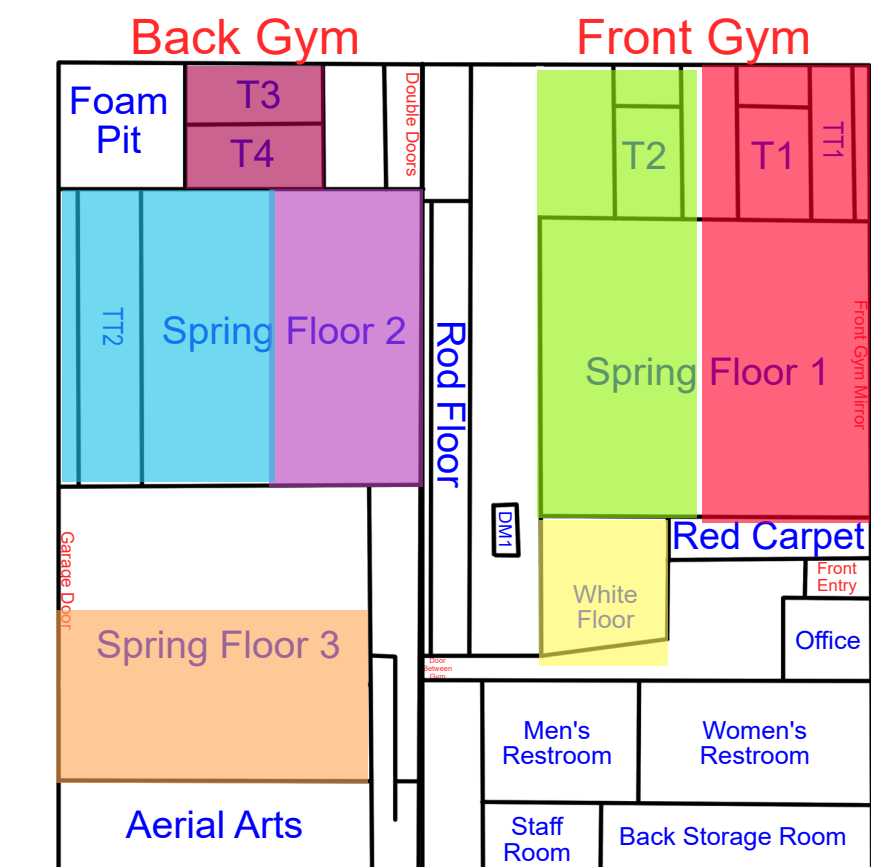

Start Time: 7:00
End Time: 7:30

Start Time: 7:30
End Time: 8:00

Start Time: 8:00
End Time: 8:30

Friday

Updates: 8/15/25 Rotation A