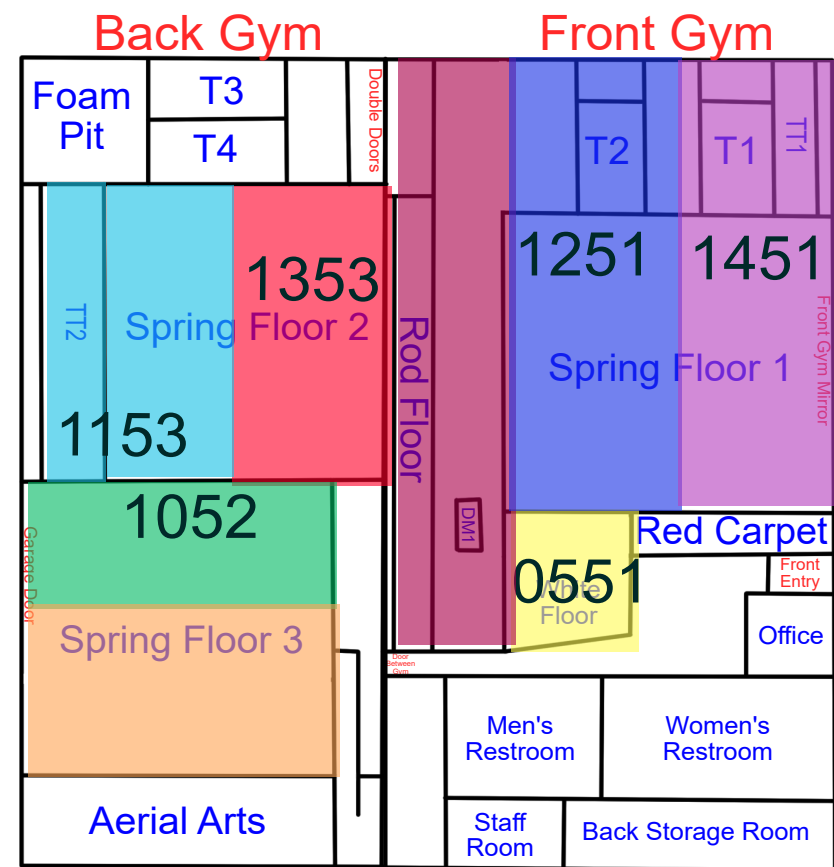

Start Time: 5:30
End Time: 6:00