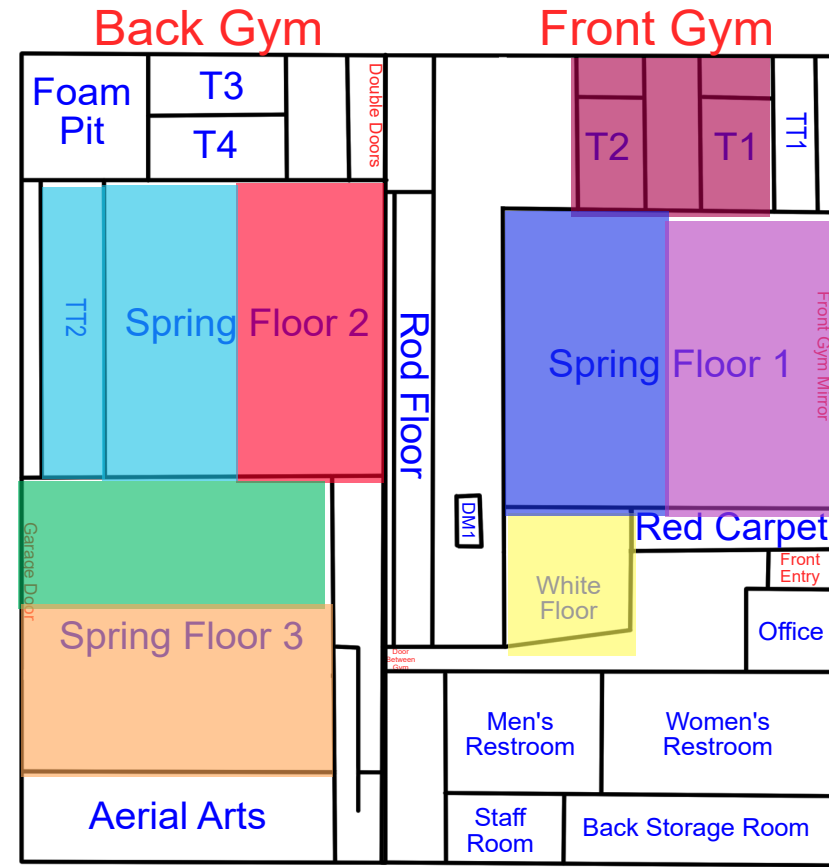

Start Time: 6:00
End Time: 6:30