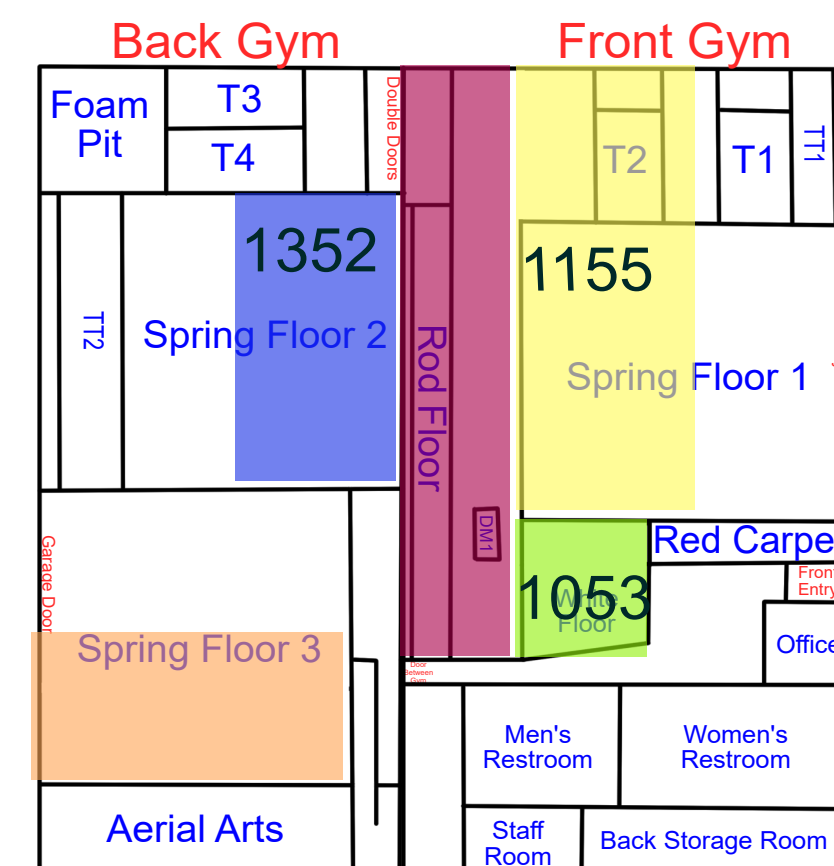

Start Time: 7:00
End Time: 7:30

Start Time: 7:30
End Time: 8:00

Start Time: 8:00
End Time: 8:30

Friday

Updates: 8/15/25 Rotation A