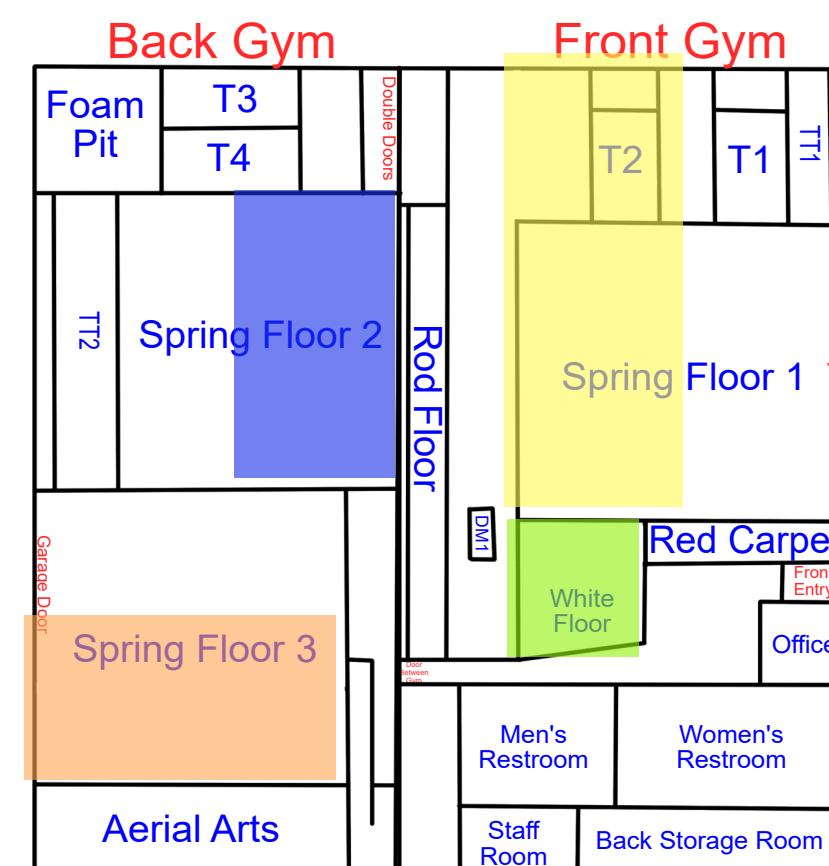

Start Time: 7:00
End Time: 7:30

Start Time: 7:30
End Time: 8:00

Start Time: 8:00
End Time: 8:30

Friday

Updates: 8/15/25 Rotation A