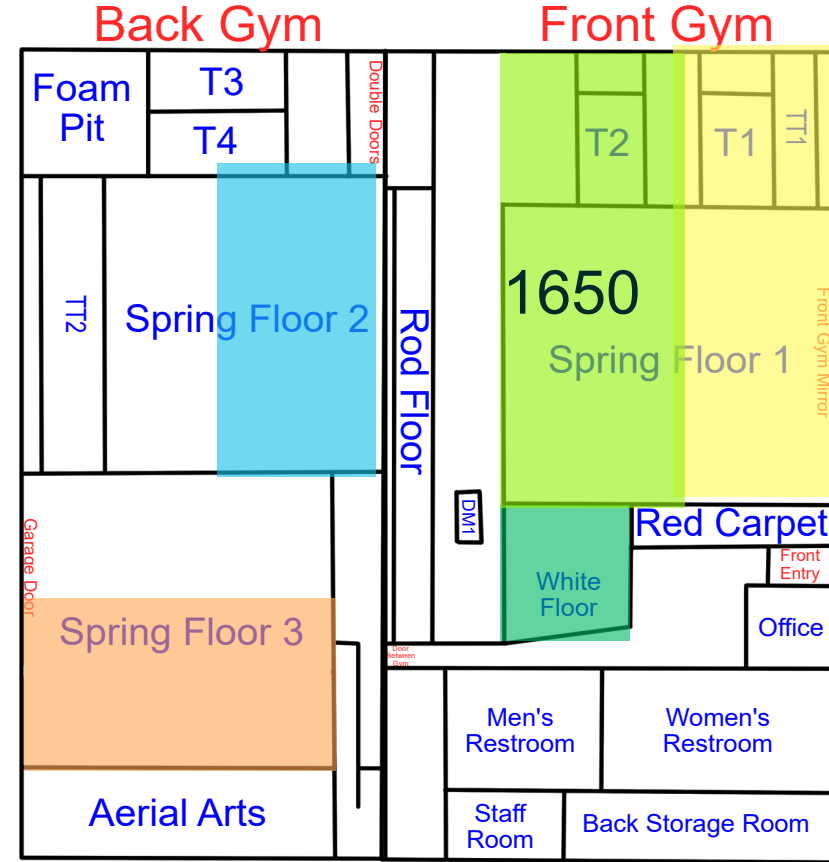

Start Time: 4:00
End Time: 4:30