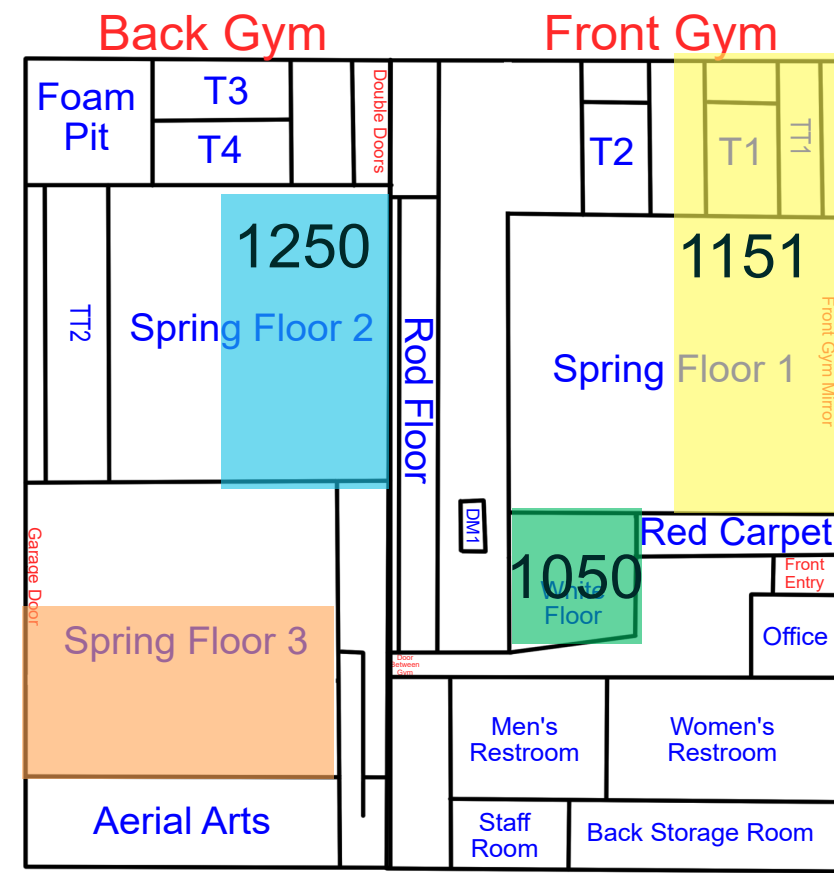

Start Time: 3:30
End Time: 4:00