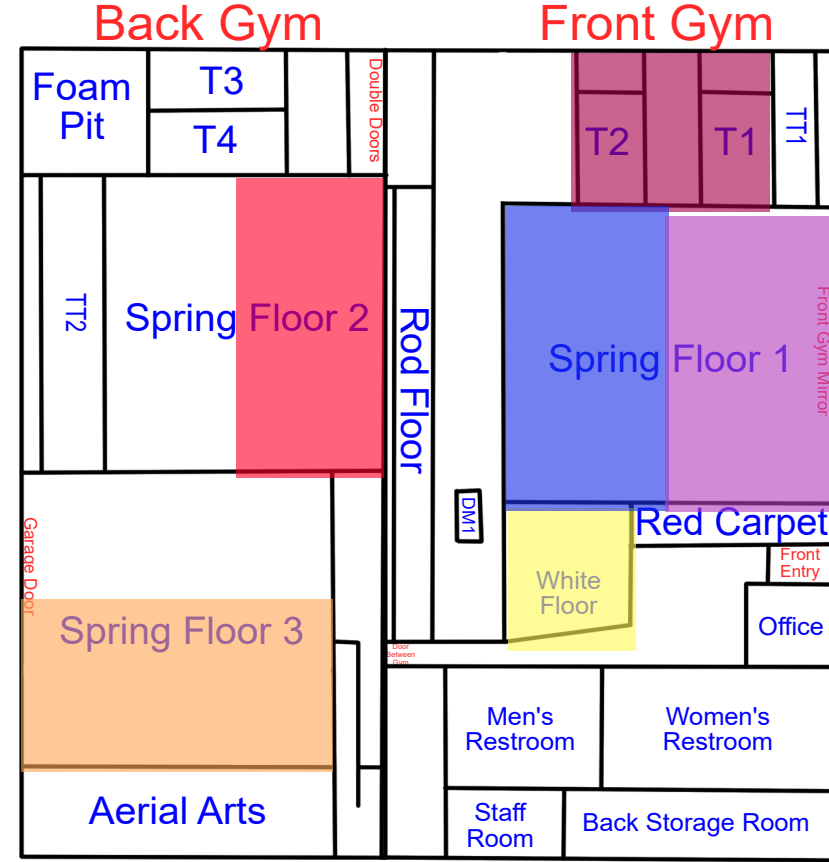

Start Time: 6:00
End Time: 6:30