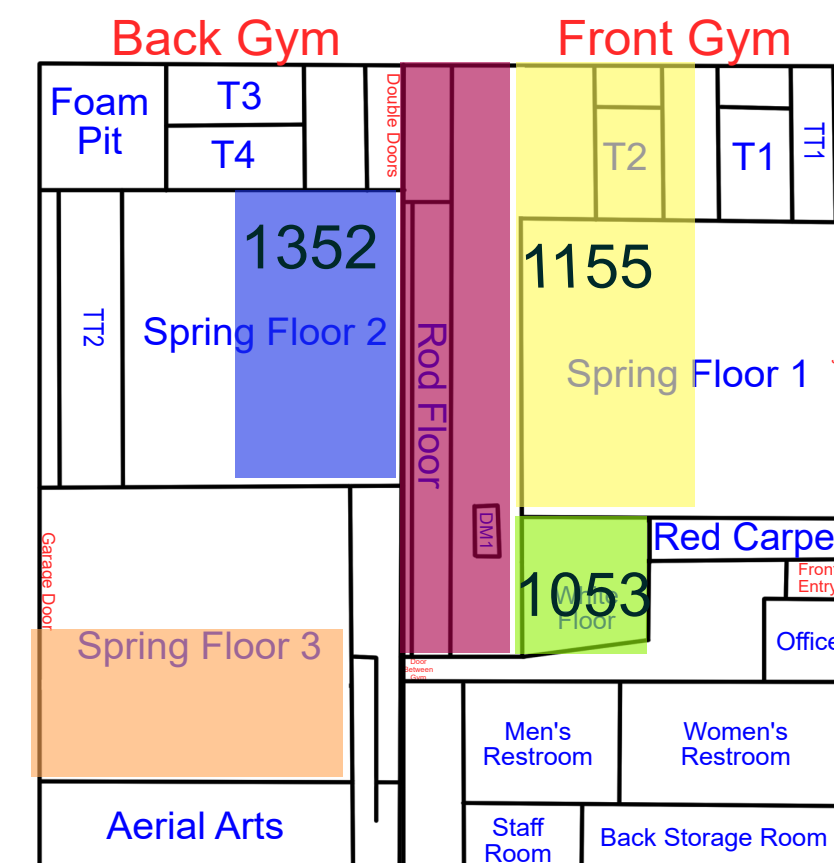

Start Time: 7:00
End Time: 7:30

Start Time: 7:30
End Time: 8:00

Start Time: 8:00
End Time: 8:30

Friday

Updates: 5/18/26 Rotation A