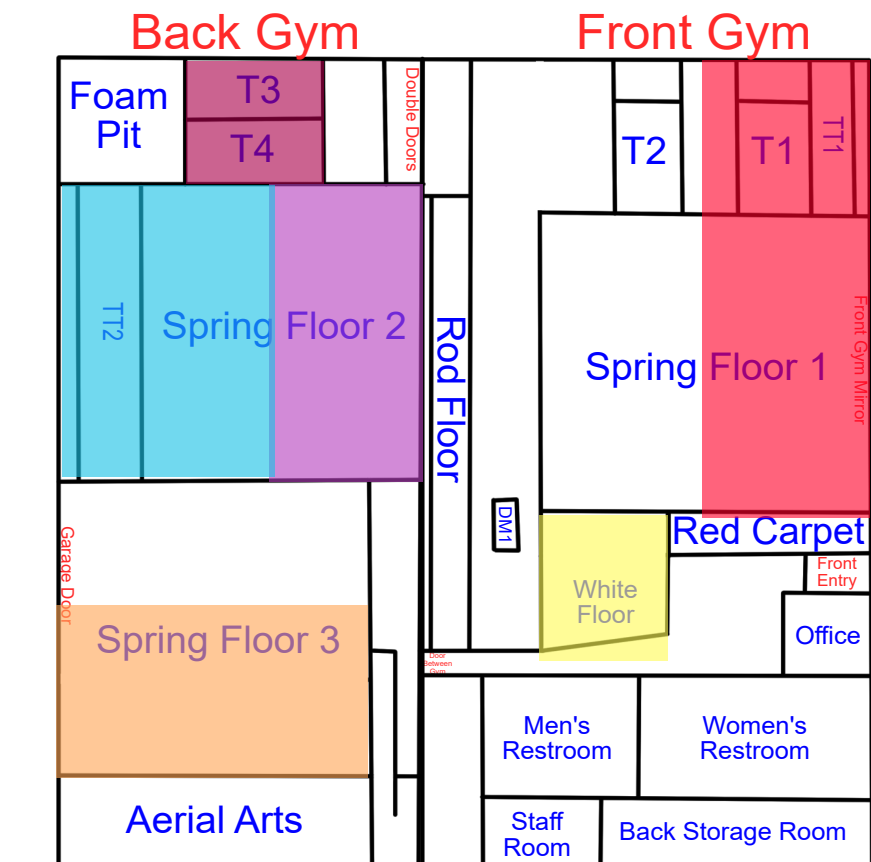

Start Time: 7:00
End Time: 7:30

Start Time: 7:30
End Time: 8:00

Start Time: 8:00
End Time: 8:30

Friday

Updates: 5/18/26 Rotation A