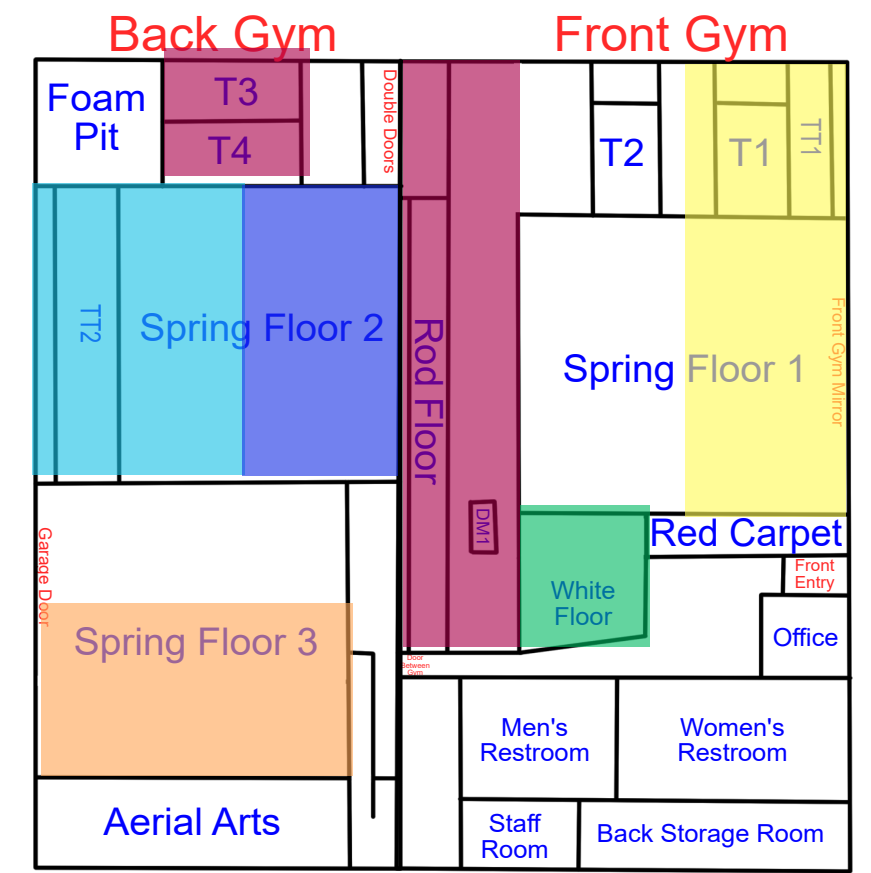

Start Time: 5:00
End Time: 5:30