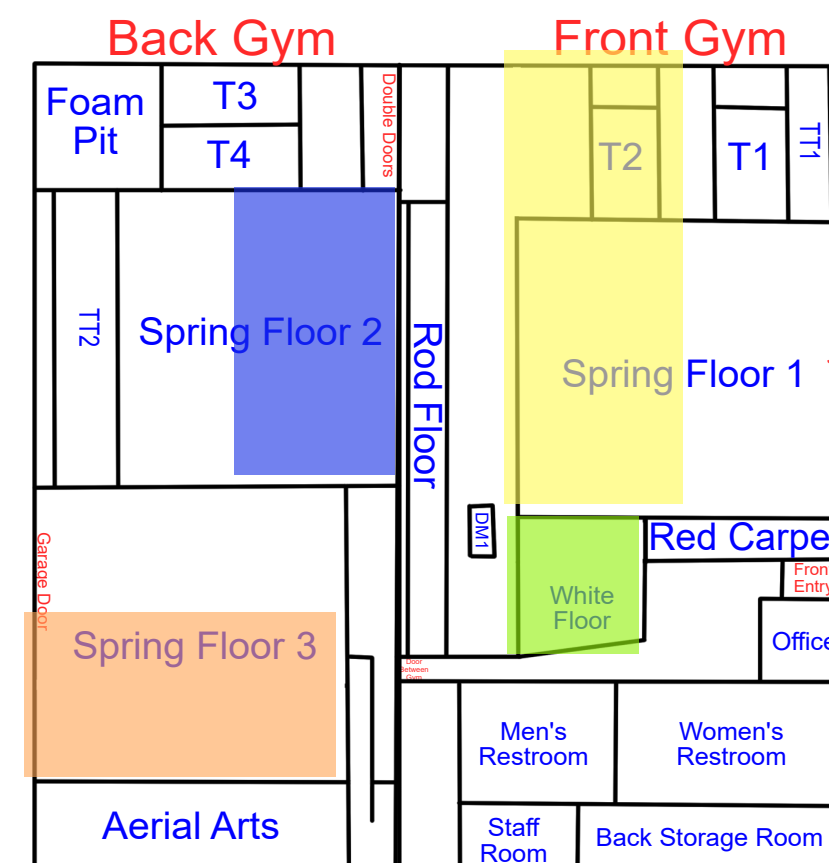

Start Time: 7:00
End Time: 7:30

Start Time: 7:30
End Time: 8:00

Start Time: 8:00
End Time: 8:30

Friday

Updates: 5/18/26 Rotation A