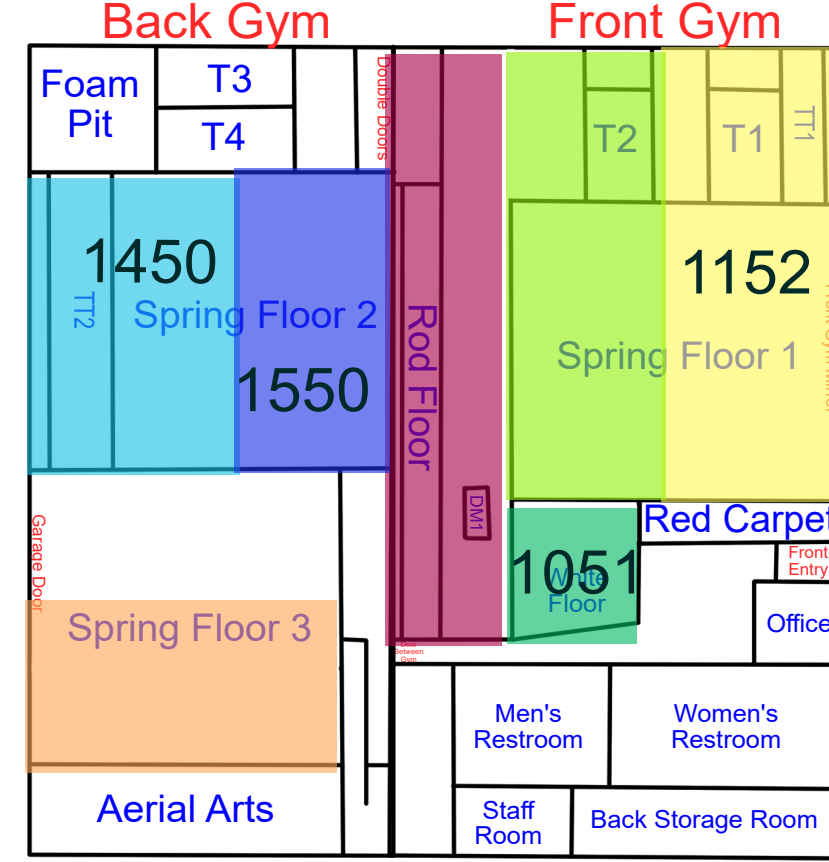

Start Time: 4:30
End Time: 5:00