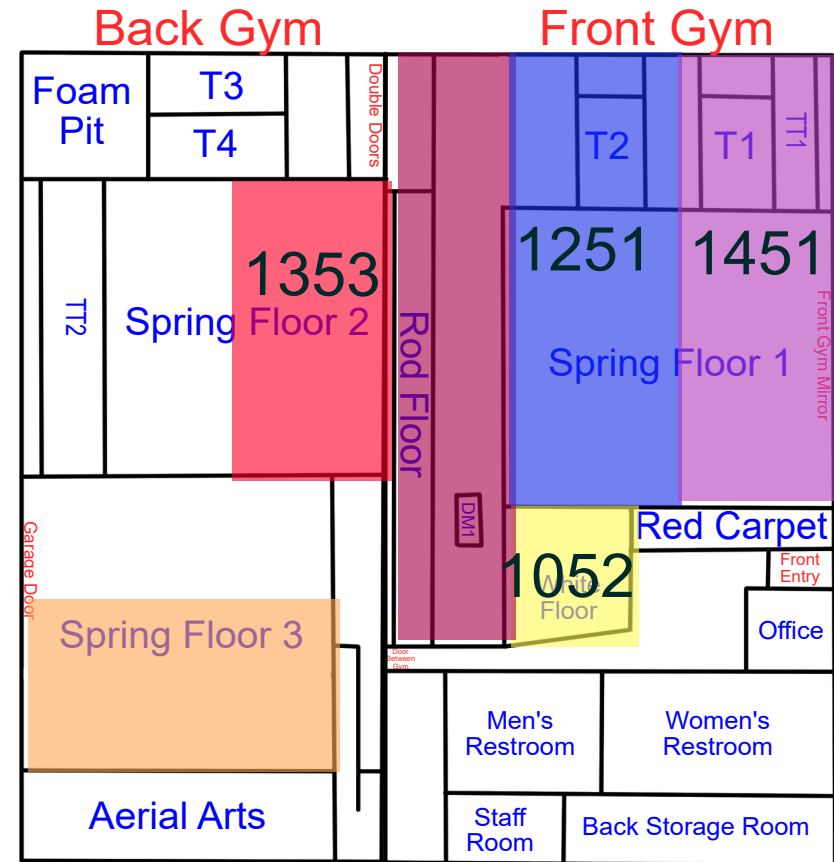

Start Time: 5:30
End Time: 6:00