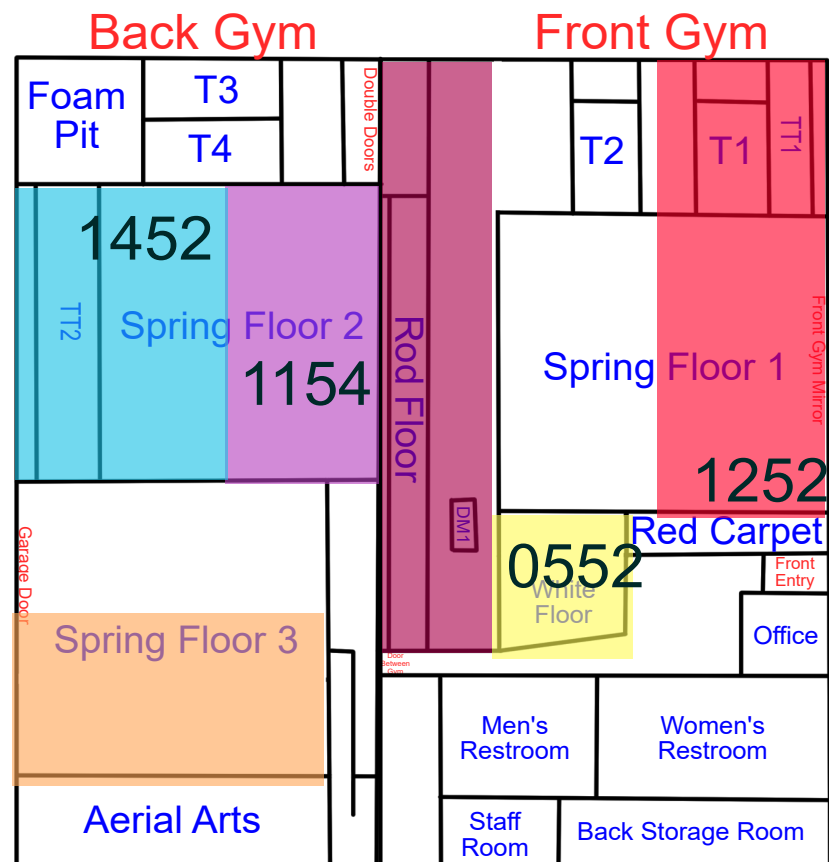

Start Time: 7:00
End Time: 7:30

Start Time: 7:30
End Time: 8:00

Start Time: 8:00
End Time: 8:30

Friday

Updates: 5/18/26 Rotation A