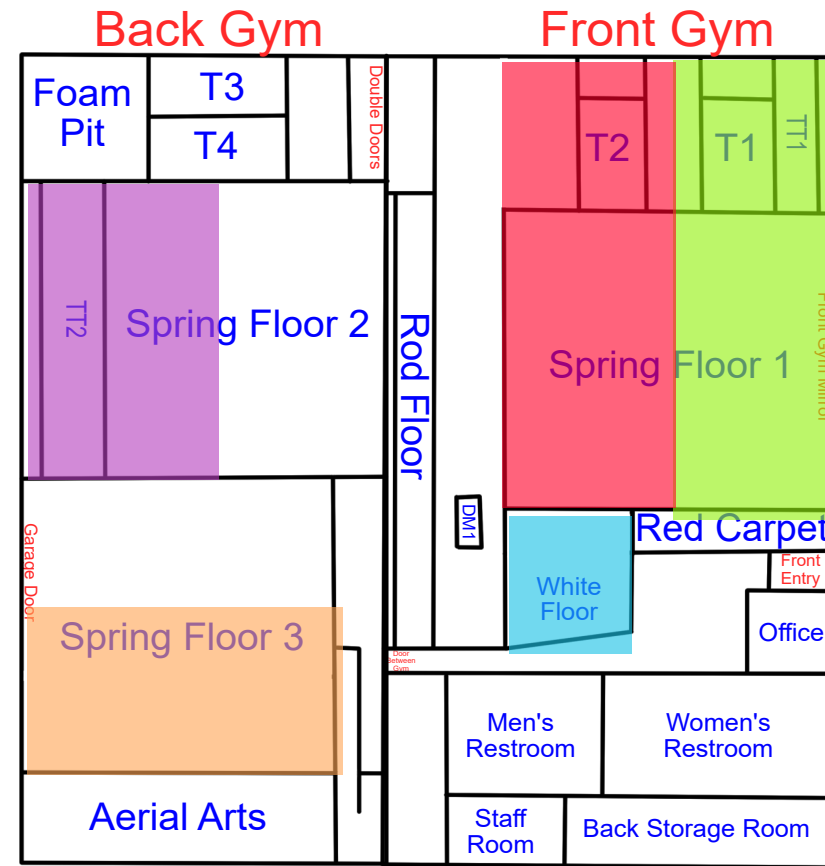

Start Time: 4:00
End Time: 4:30