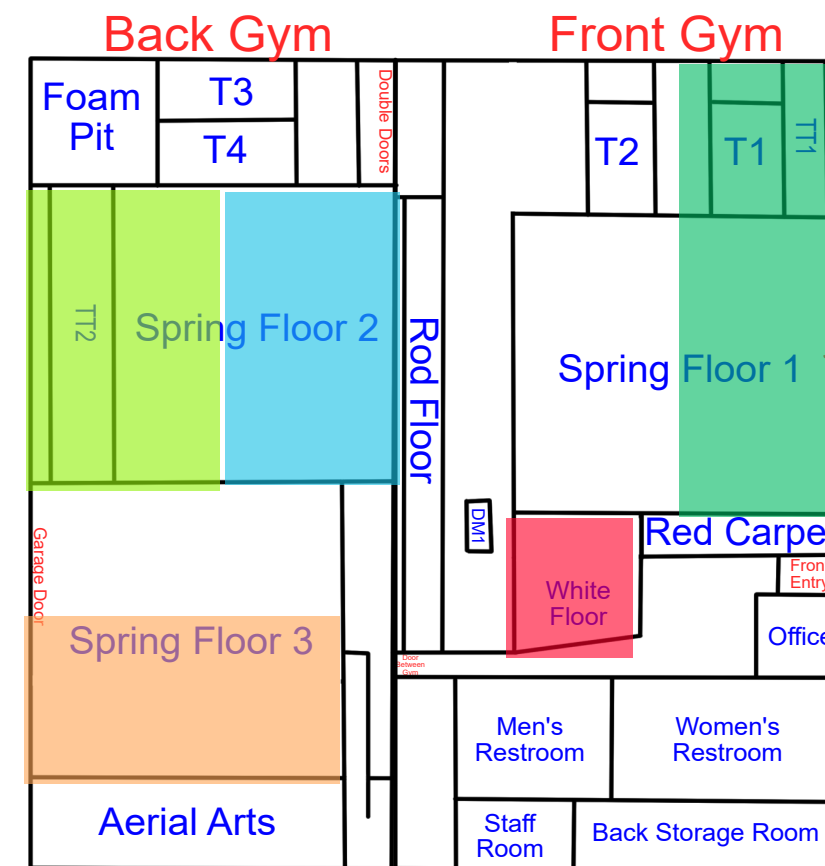

Start Time: 7:00  
End Time: 7:30

Start Time: 7:30  
End Time: 8:00

Start Time: 8:00  
End Time: 8:30