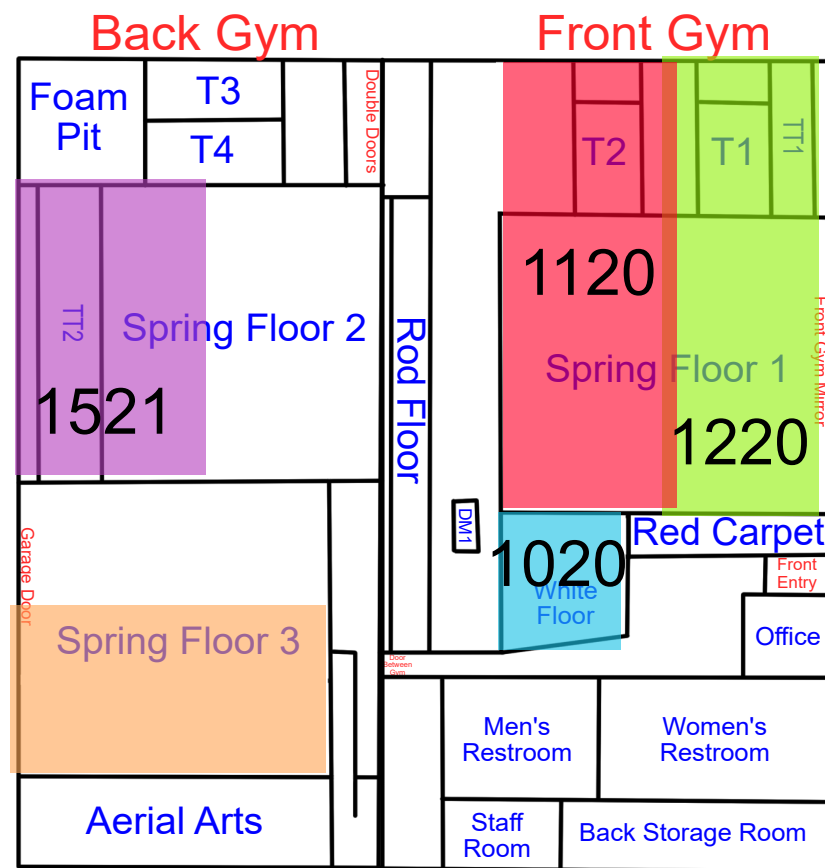

Start Time: 3:30
End Time: 4:00