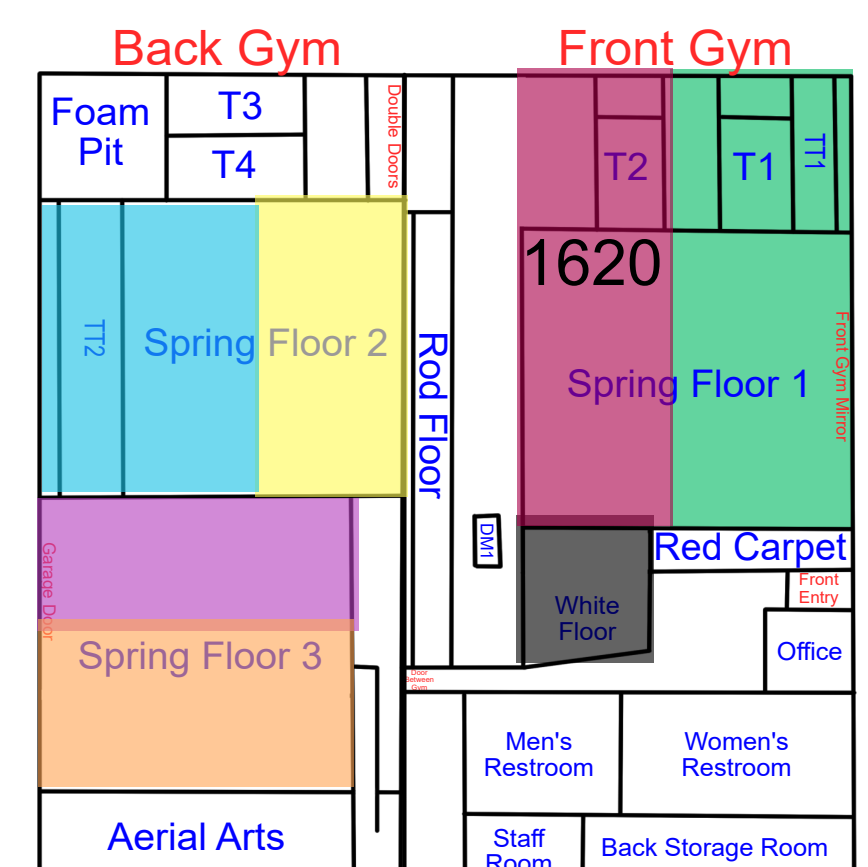

Start Time: 7:00  
End Time: 7:30

Start Time: 7:30  
End Time: 8:00

Start Time: 8:00  
End Time: 8:30