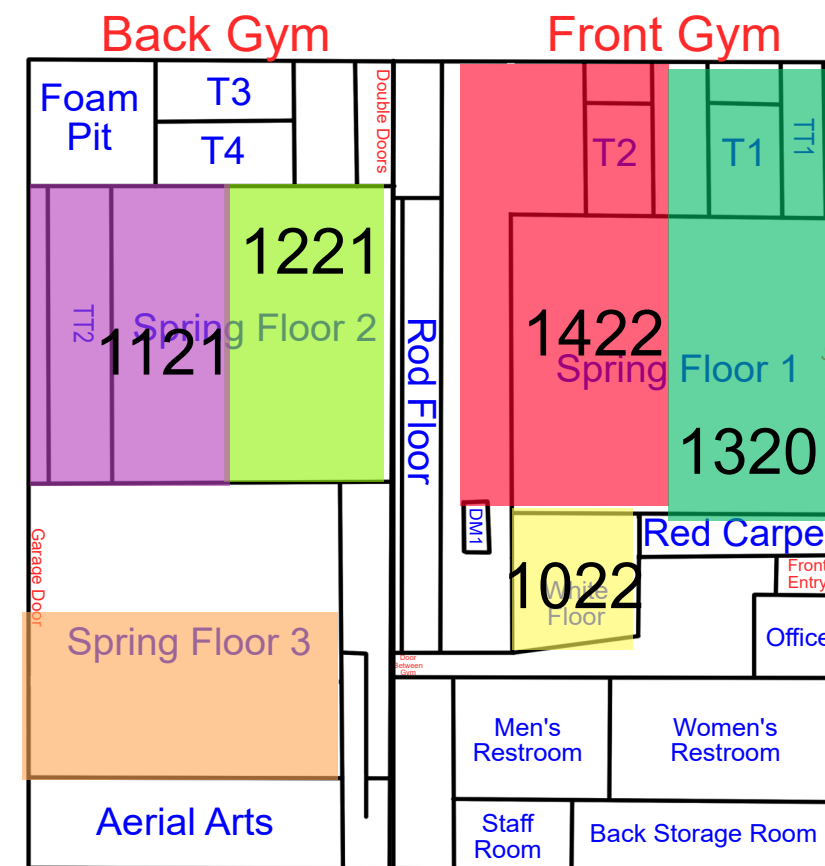

Start Time: 4:30
End Time: 5:00