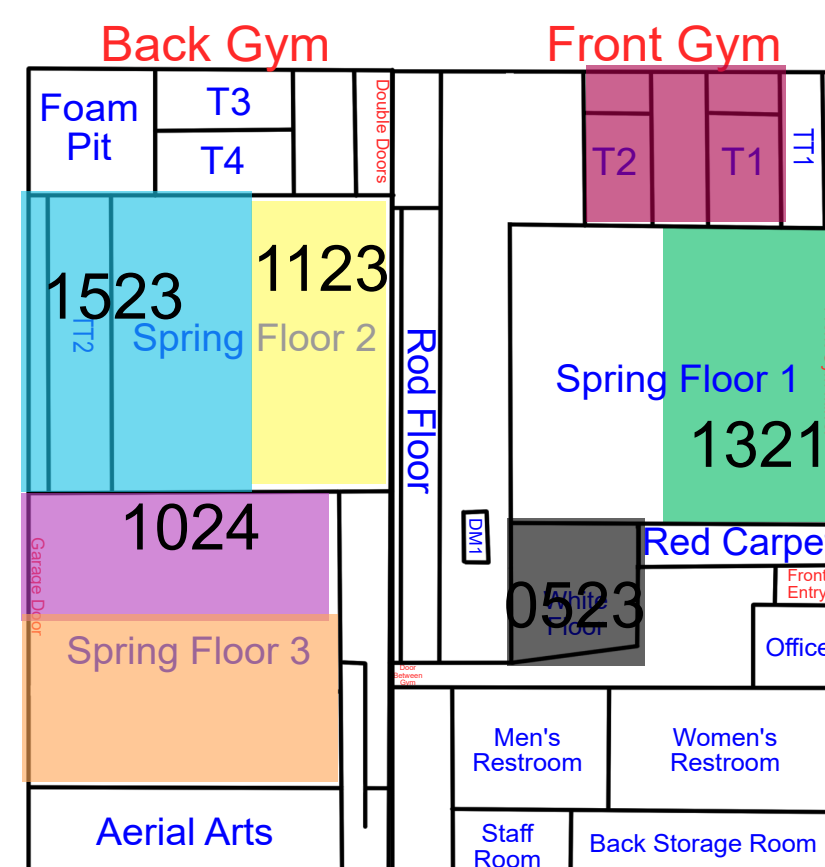

Start Time: 7:00  
End Time: 7:30

Start Time: 7:30  
End Time: 8:00

Start Time: 8:00  
End Time: 8:30