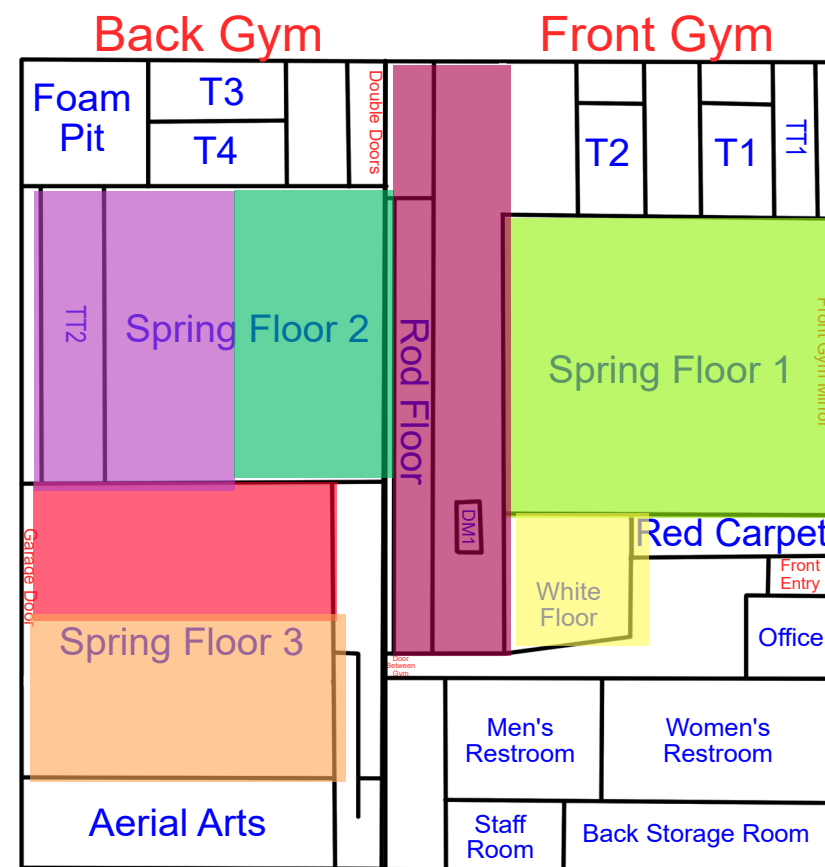

Start Time: 6:00
End Time: 6:30