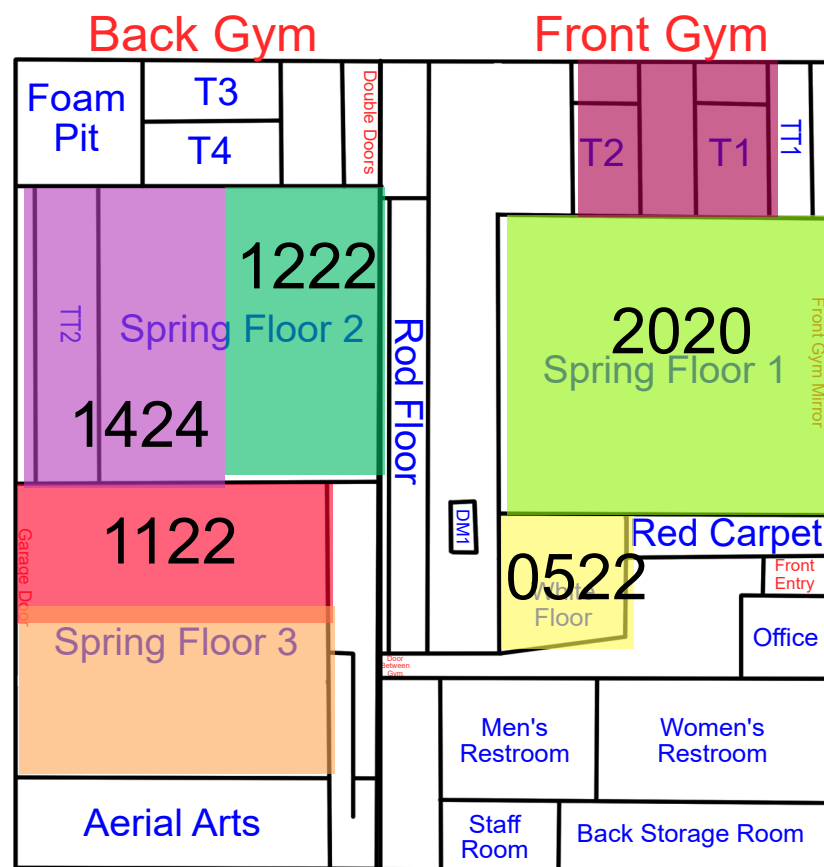

Start Time: 5:30
End Time: 6:00