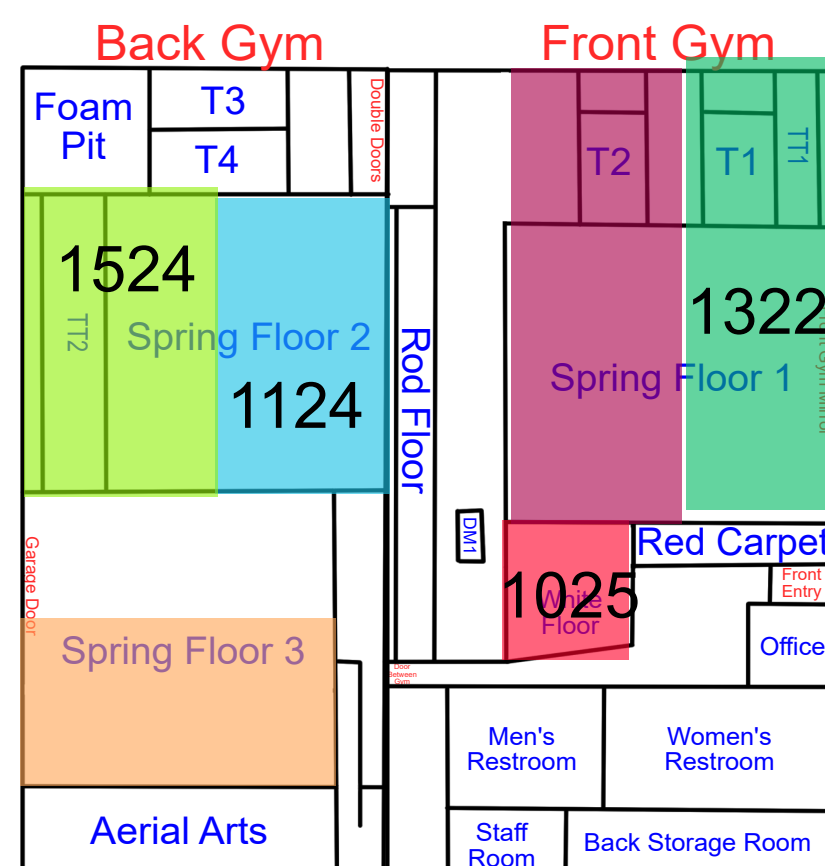

Start Time: 7:00  
End Time: 7:30

Start Time: 7:30  
End Time: 8:00

Start Time: 8:00  
End Time: 8:30