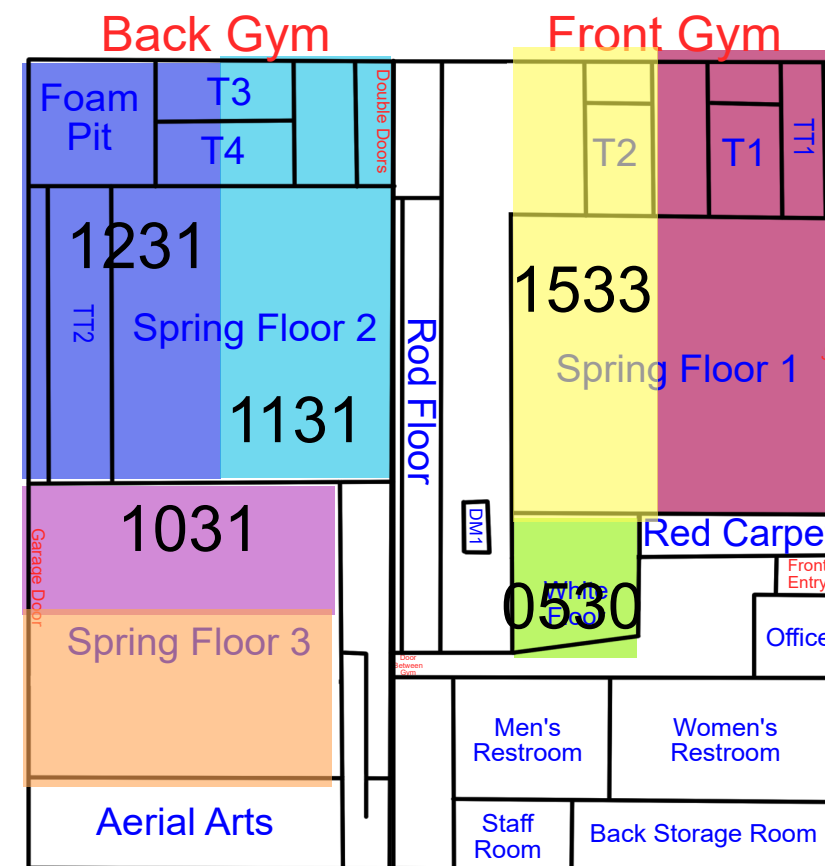

Start Time: 4:30
End Time: 5:00