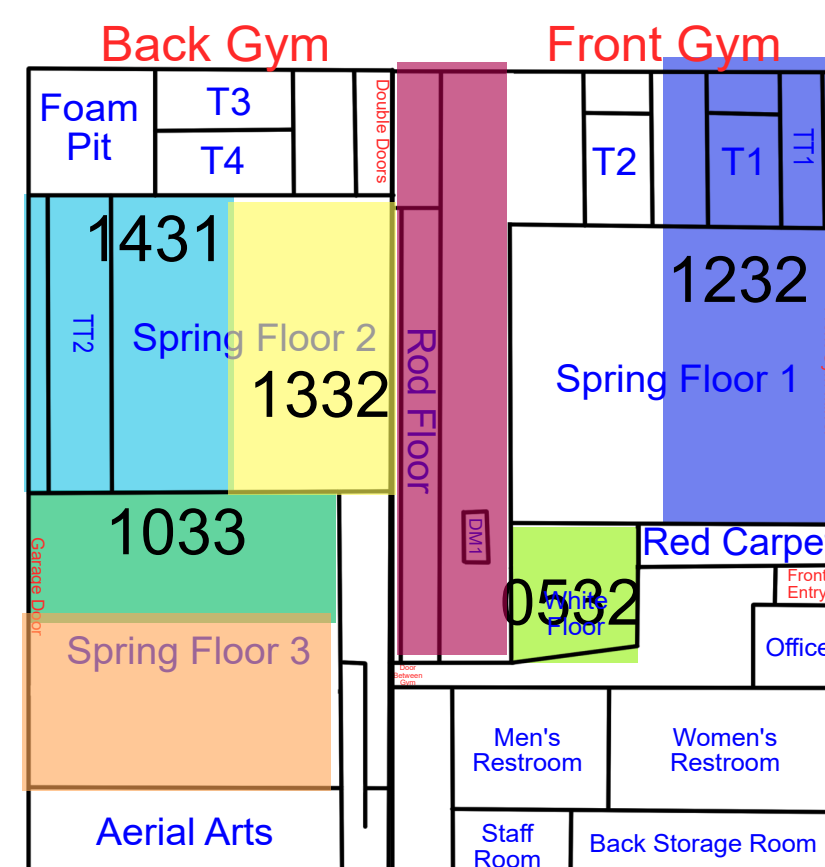

Start Time: 7:00
End Time: 7:30

Start Time: 7:30
End Time: 8:00

Start Time: 8:00
End Time: 8:30

Wednesday

Updates:6/1/26 Rotation B