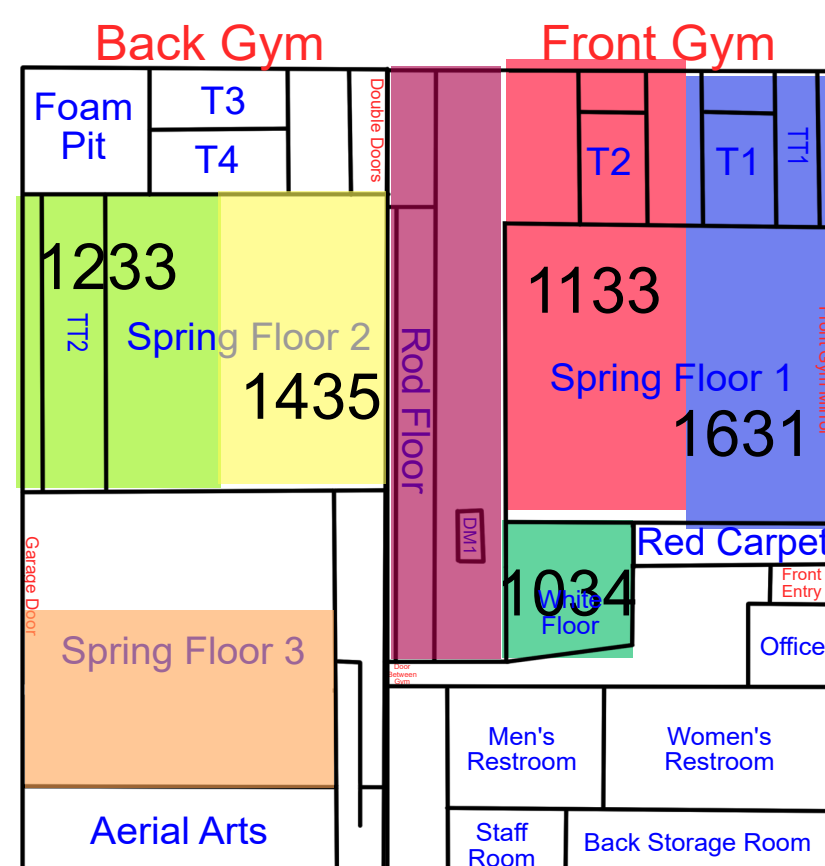

Start Time: 7:00
End Time: 7:30

Start Time: 7:30
End Time: 8:00

Start Time: 8:00
End Time: 8:30

Wednesday

Updates:6/1/26 Rotation B