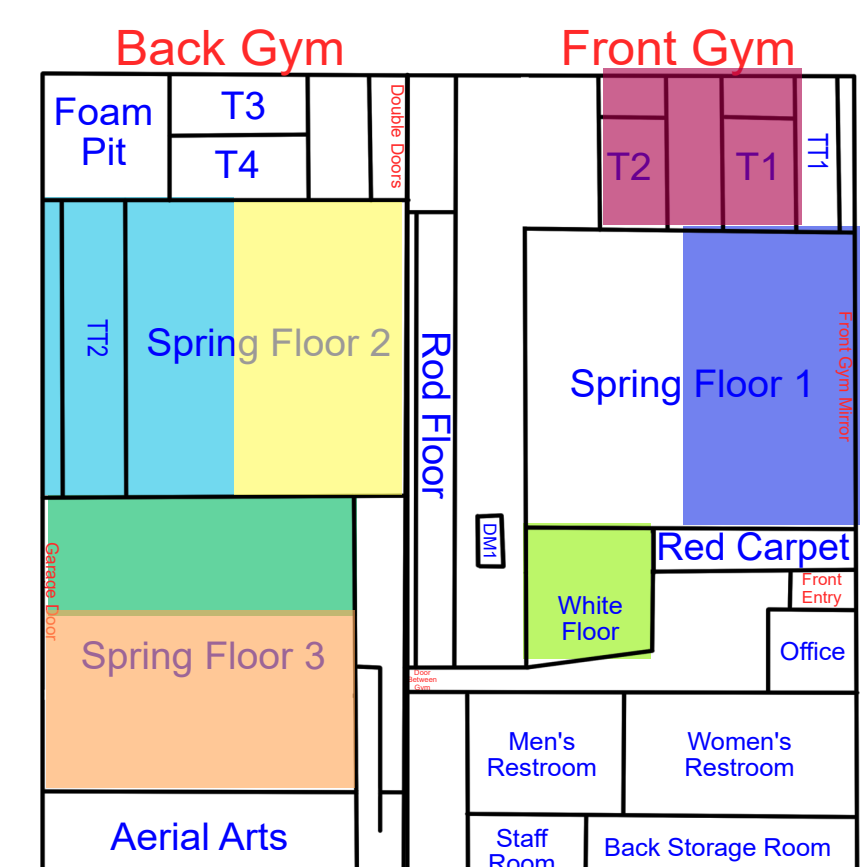

Start Time: 7:00
End Time: 7:30

Start Time: 7:30
End Time: 8:00

Start Time: 8:00
End Time: 8:30

Wednesday

Updates:6/1/26 Rotation B