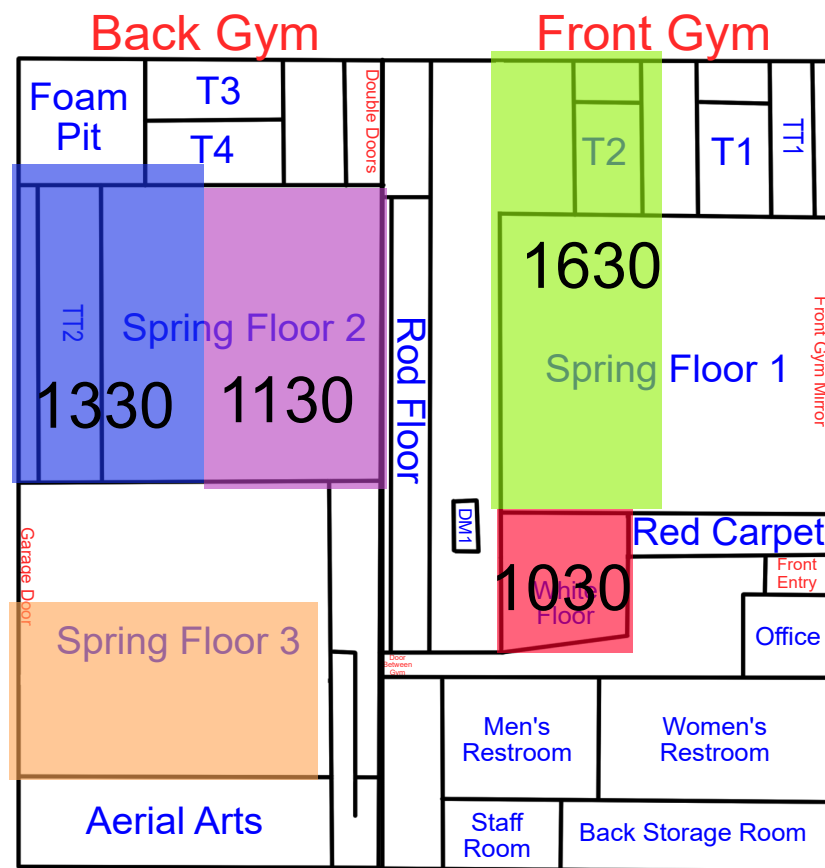

Start Time: 3:30
End Time: 4:00

Start Time: 4:00
End Time: 4:30

Start Time: 4:30
End Time: 5:00

Start Time: 5:00
End Time: 5:30

Start Time: 5:30
End Time: 6:00

Start Time: 6:00
End Time: 6:30

Start Time: 6:30
End Time: 7:00