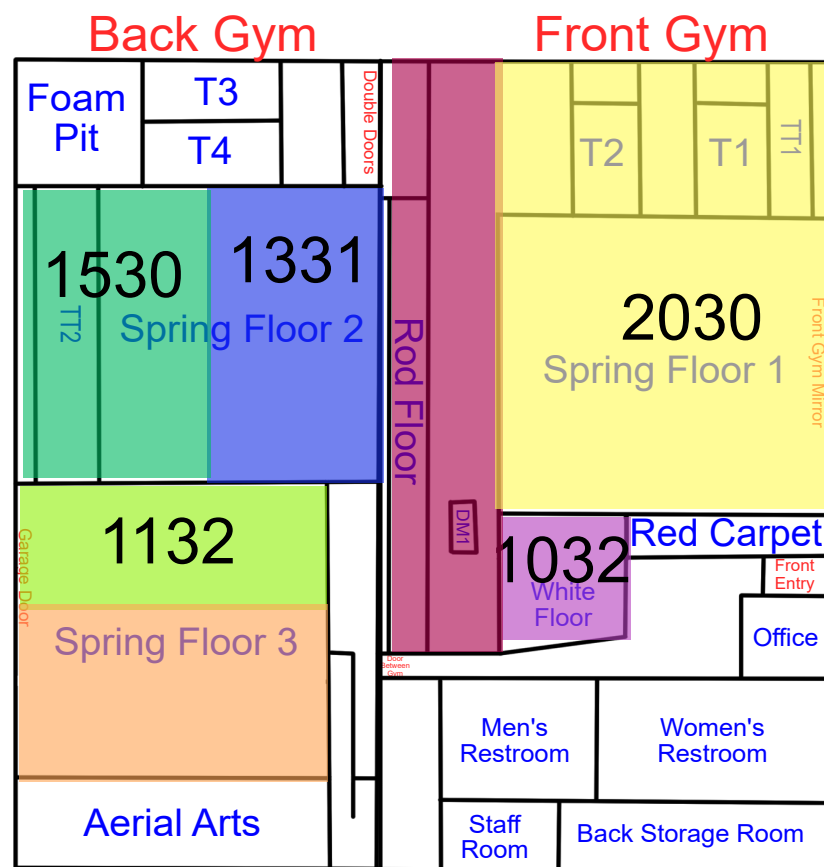

Start Time: 3:30
End Time: 4:00

Start Time: 4:00
End Time: 4:30

Start Time: 4:30
End Time: 5:00

Start Time: 5:00
End Time: 5:30

Start Time: 5:30
End Time: 6:00

Start Time: 6:00
End Time: 6:30

Start Time: 6:30
End Time: 7:00