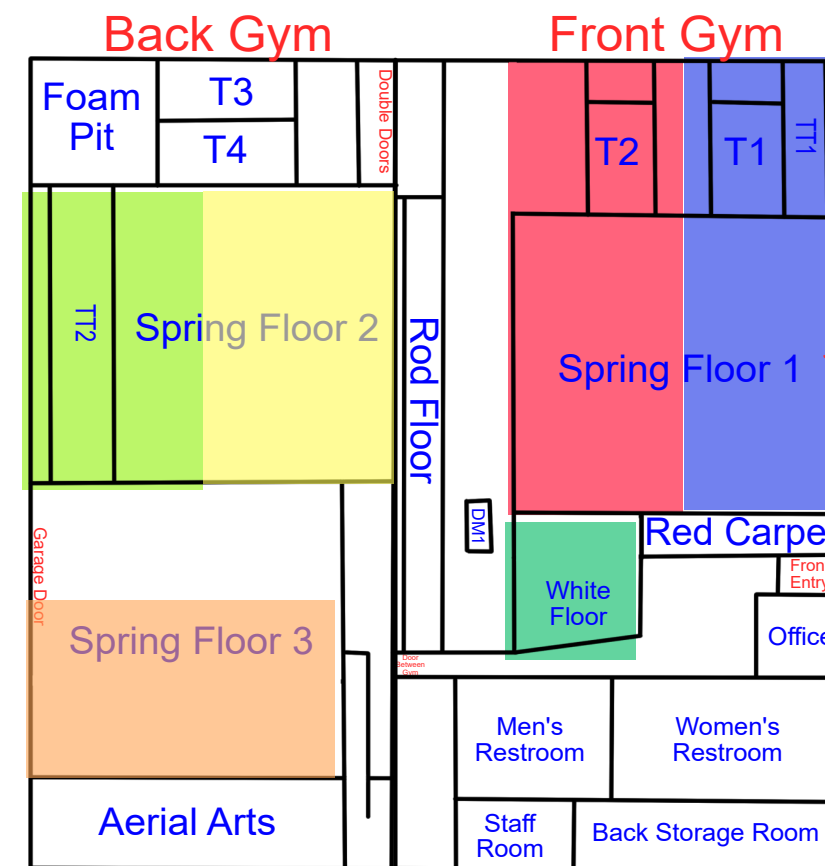

Start Time: 7:00
End Time: 7:30

Start Time: 7:30
End Time: 8:00

Start Time: 8:00
End Time: 8:30

Wednesday

Updates:6/1/26 Rotation B