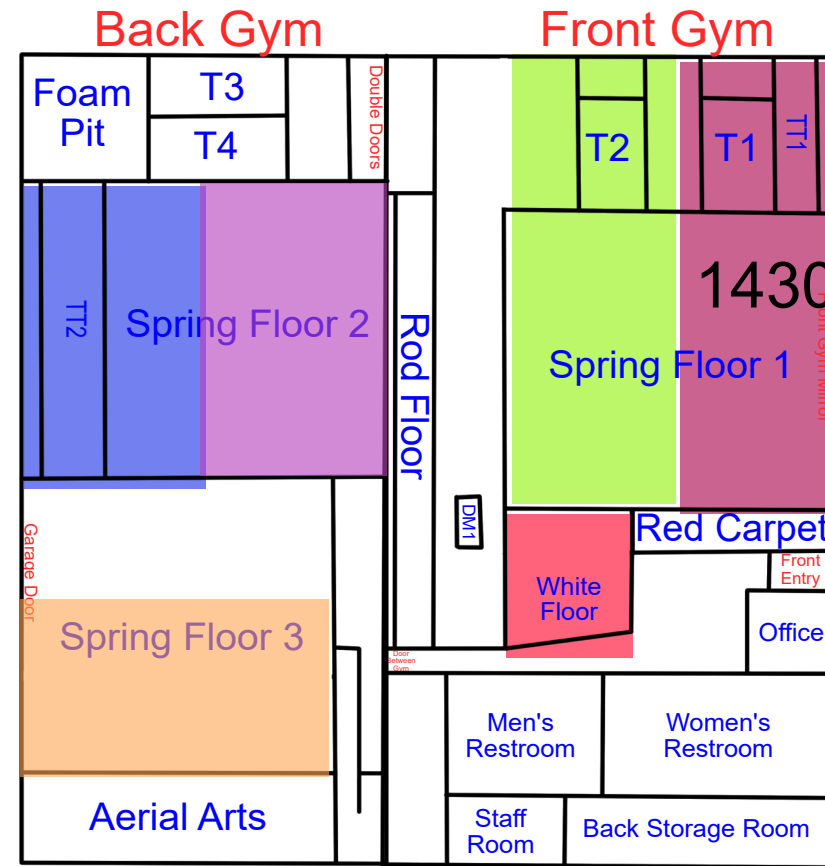

Start Time: 4:00
End Time: 4:30