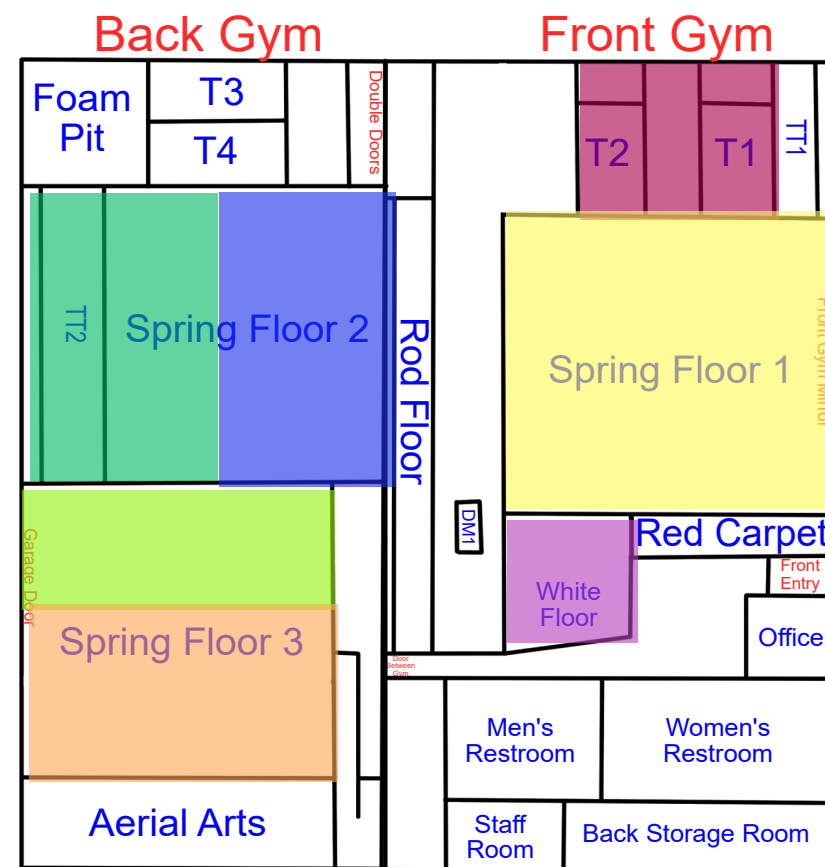

Start Time: 6:00
End Time: 6:30