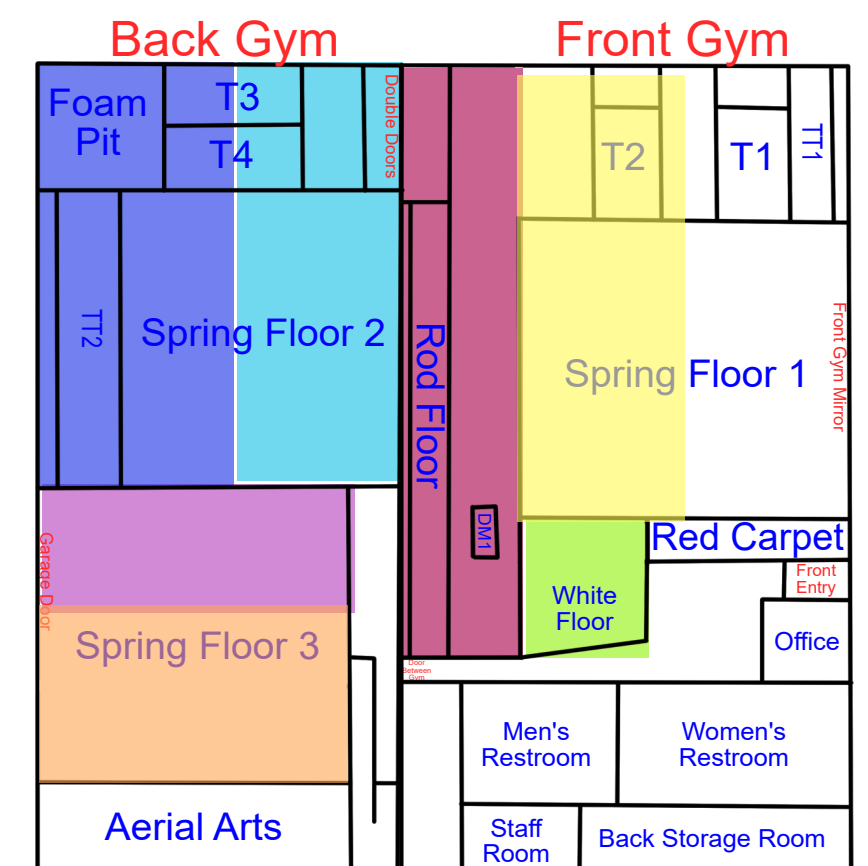

Start Time: 5:00
End Time: 5:30