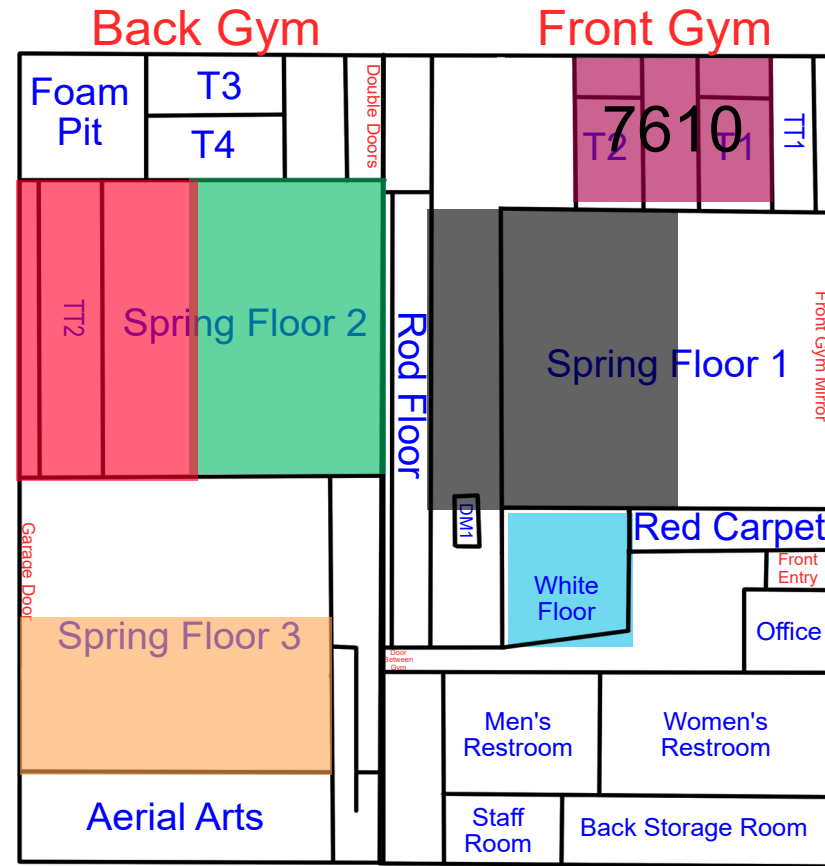

Start Time: 4:00
End Time: 4:30