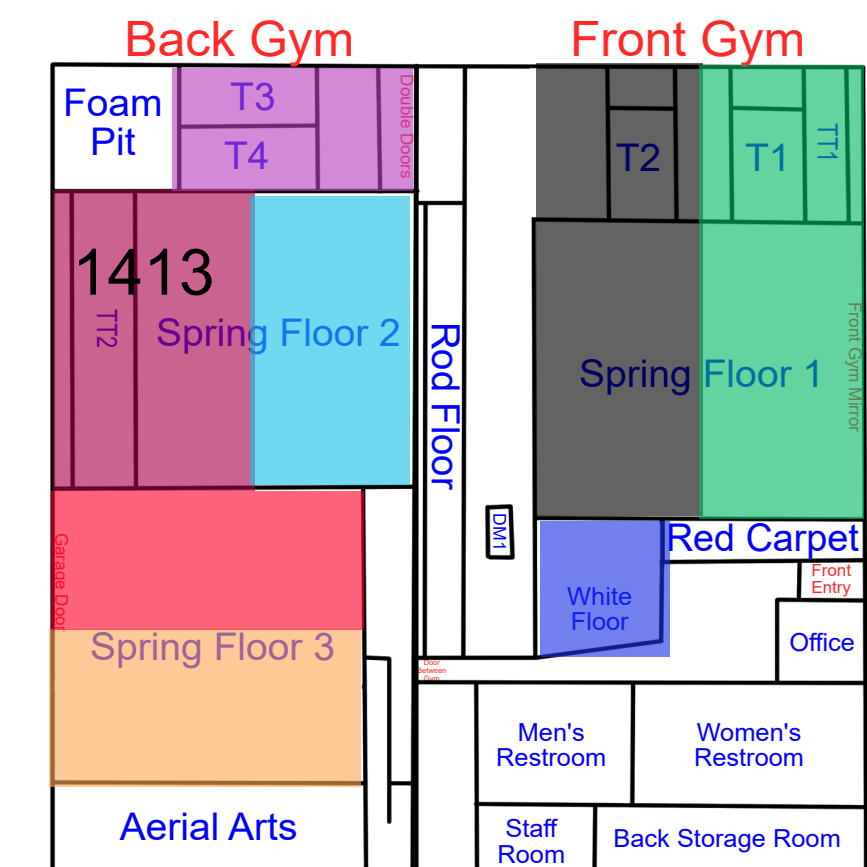

Start Time: 7:00
End Time: 7:30

Start Time: 7:30
End Time: 8:00

Start Time: 8:00
End Time: 8:30

Monday

Updates: 6/15/26 Rotation C