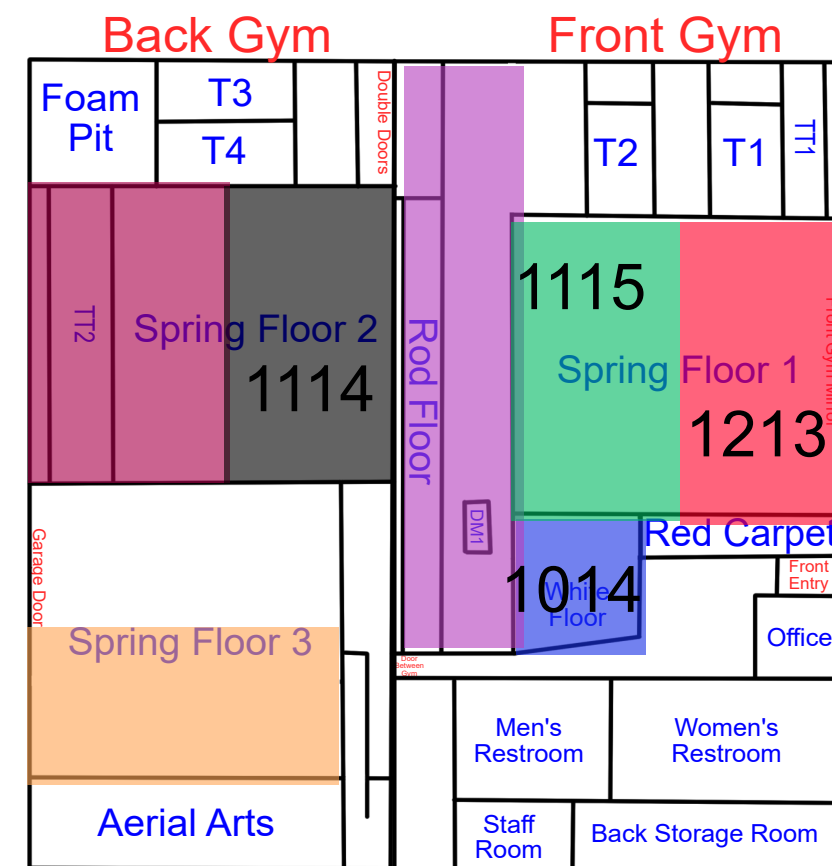

Start Time: 7:00
End Time: 7:30

Start Time: 7:30
End Time: 8:00

Start Time: 8:00
End Time: 8:30

Monday

Updates: 6/15/26 Rotation C