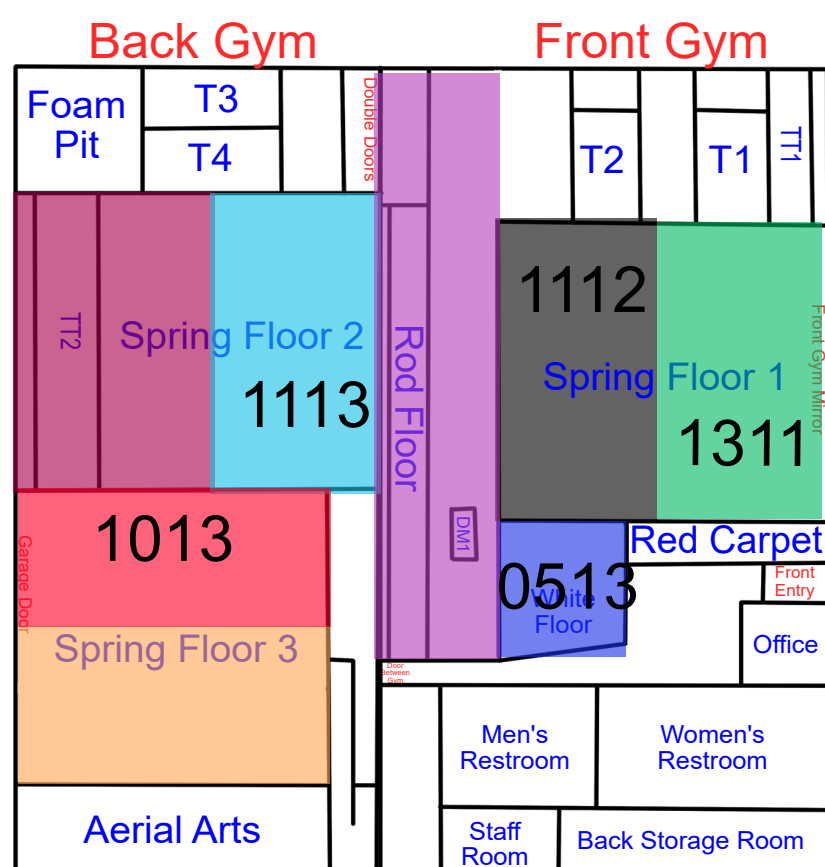

Start Time: 7:00
End Time: 7:30

Start Time: 7:30
End Time: 8:00

Start Time: 8:00
End Time: 8:30

Monday

Updates: 6/15/26 Rotation C