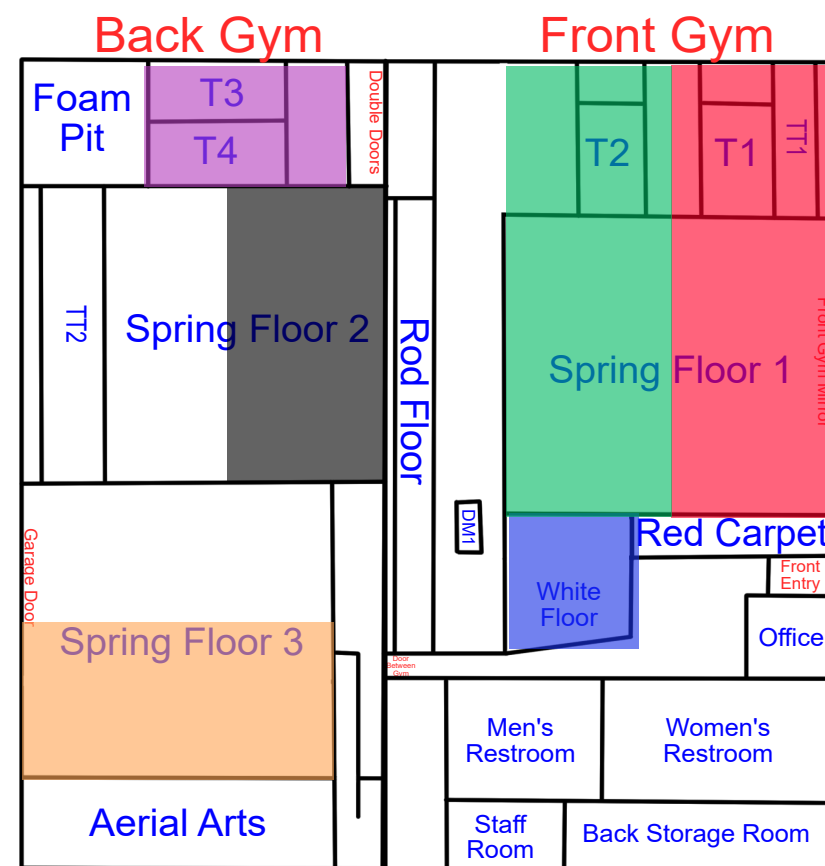

Start Time: 7:00
End Time: 7:30

Start Time: 7:30
End Time: 8:00

Start Time: 8:00
End Time: 8:30

Monday

Updates: 6/15/26 Rotation C