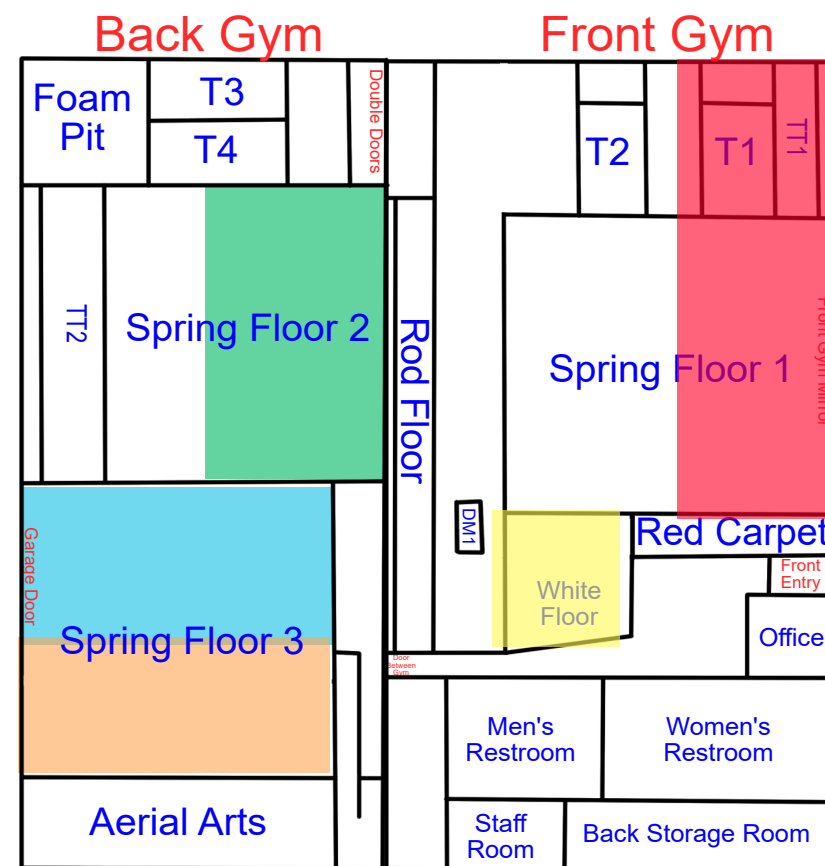

Start Time: 7:00  
End Time: 7:30

Start Time: 7:30  
End Time: 8:00

Start Time: 8:00  
End Time: 8:30