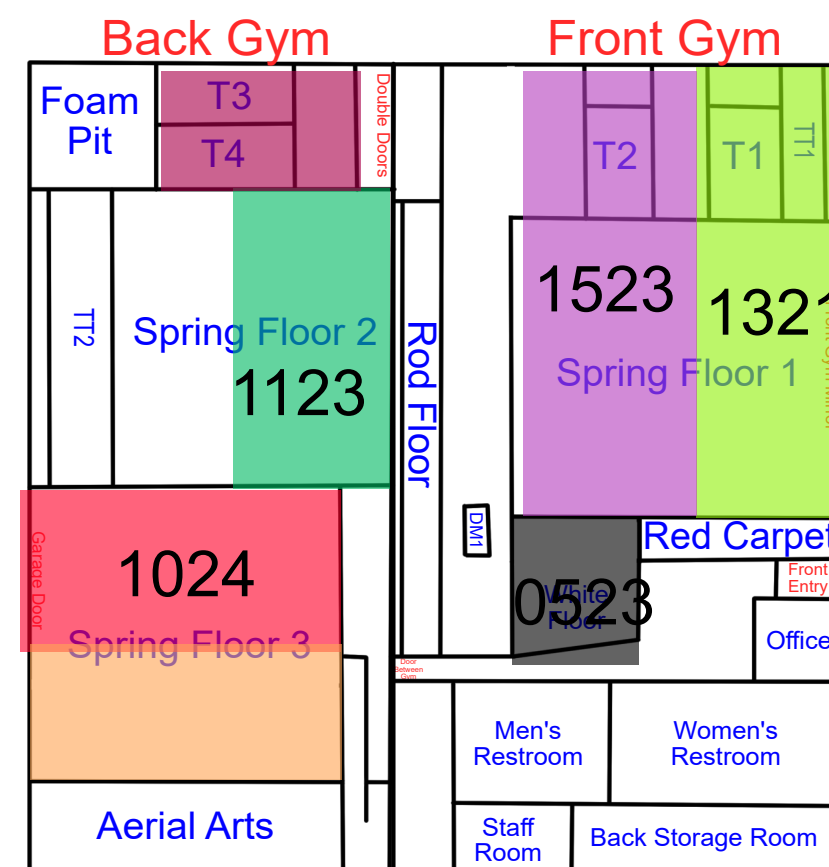

Start Time: 7:00  
End Time: 7:30

Start Time: 7:30  
End Time: 8:00

Start Time: 8:00  
End Time: 8:30