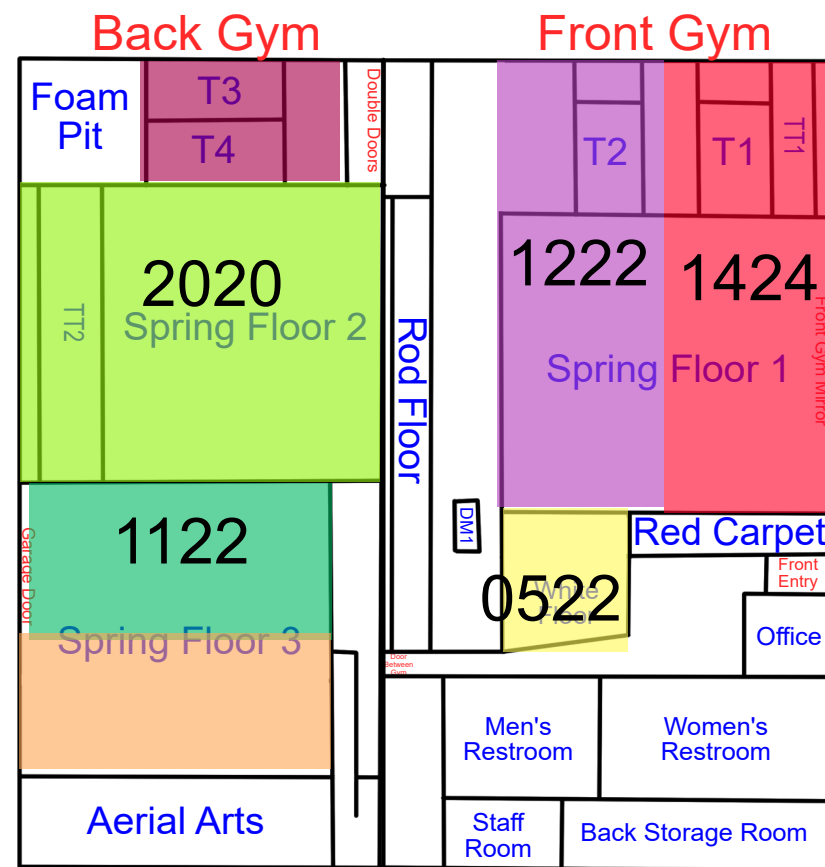

Start Time: 5:30
End Time: 6:00