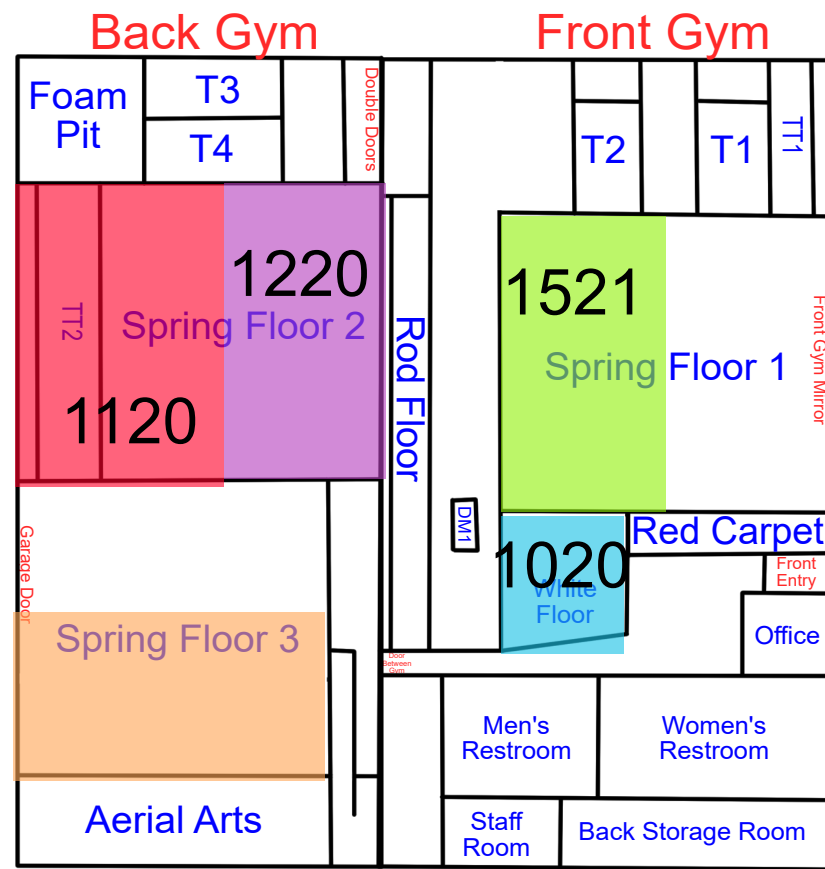

Start Time: 3:30
End Time: 4:00