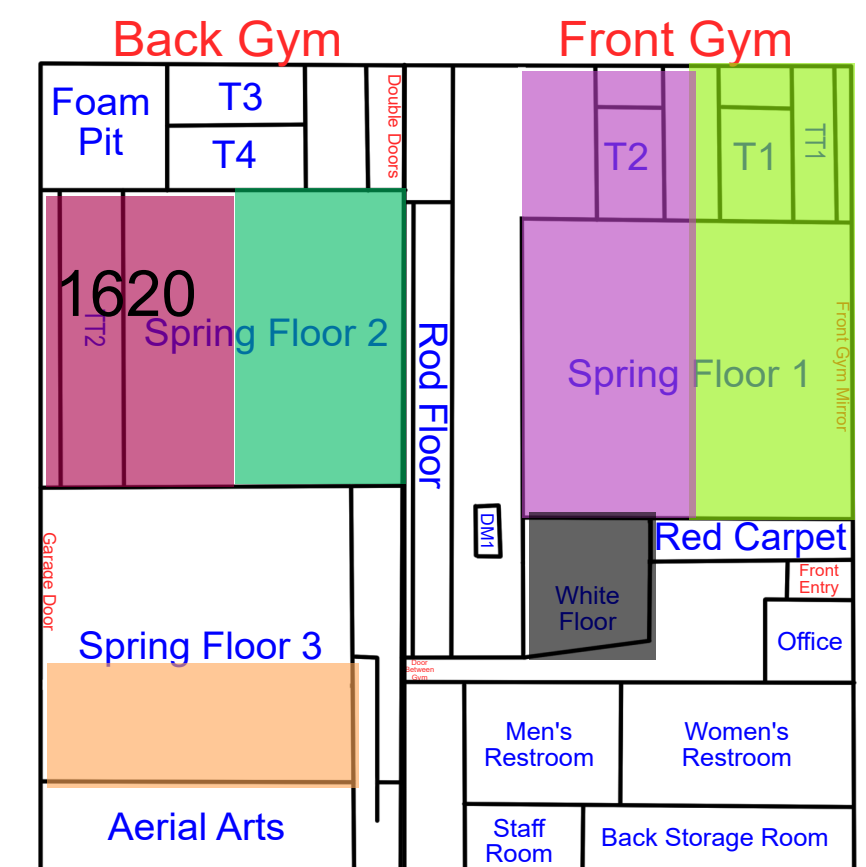

Start Time: 7:00  
End Time: 7:30

Start Time: 7:30  
End Time: 8:00

Start Time: 8:00  
End Time: 8:30