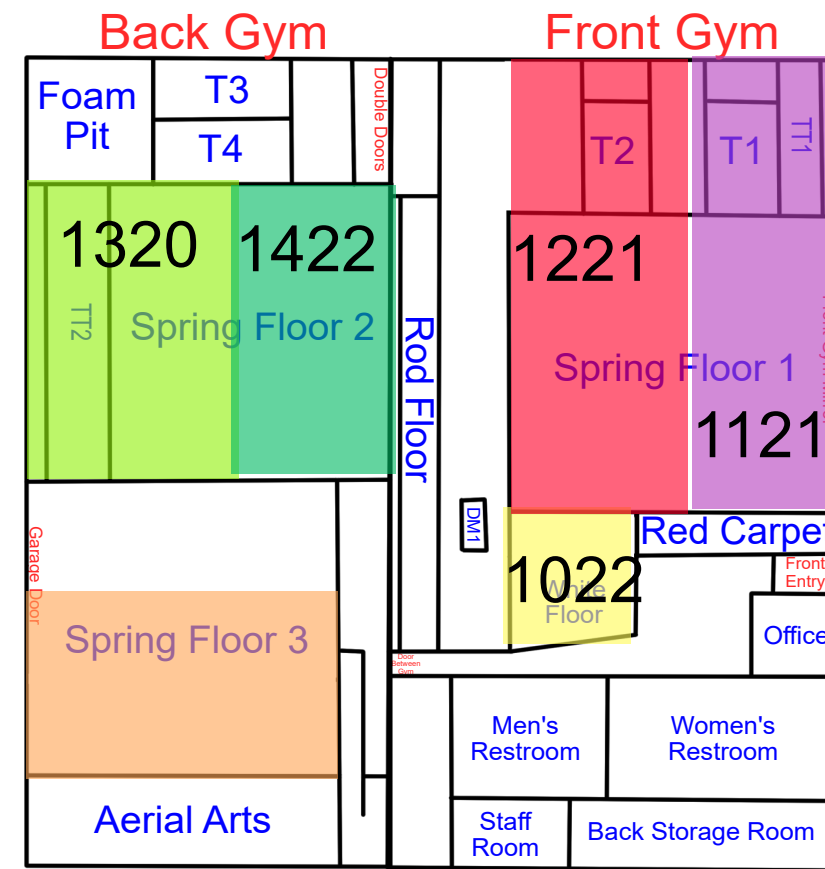

Start Time: 4:30
End Time: 5:00