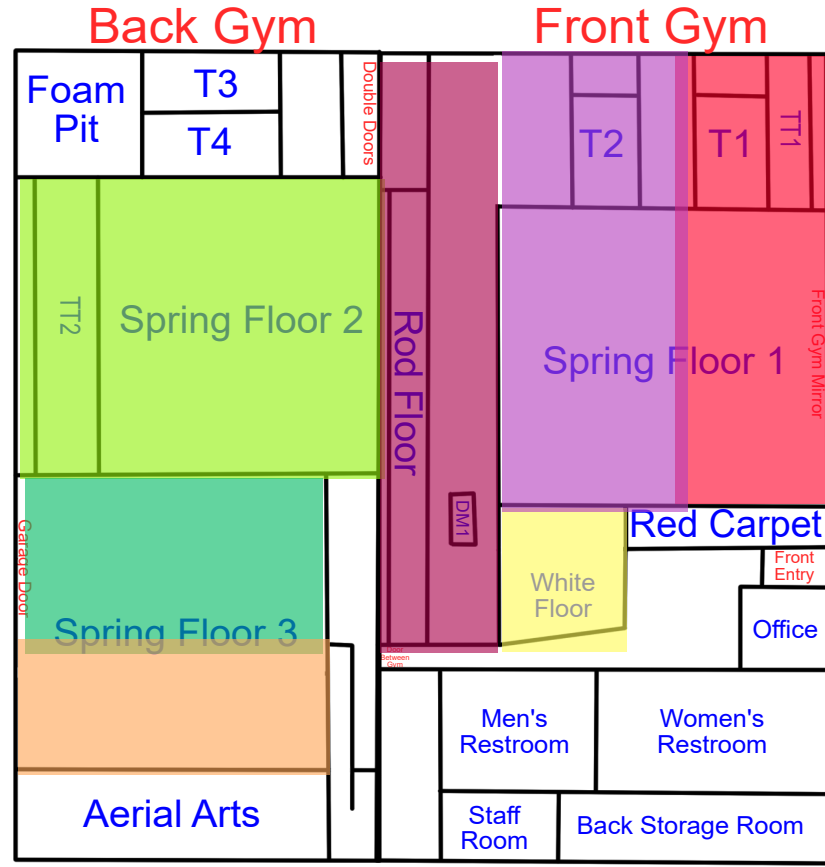

Start Time: 6:00
End Time: 6:30