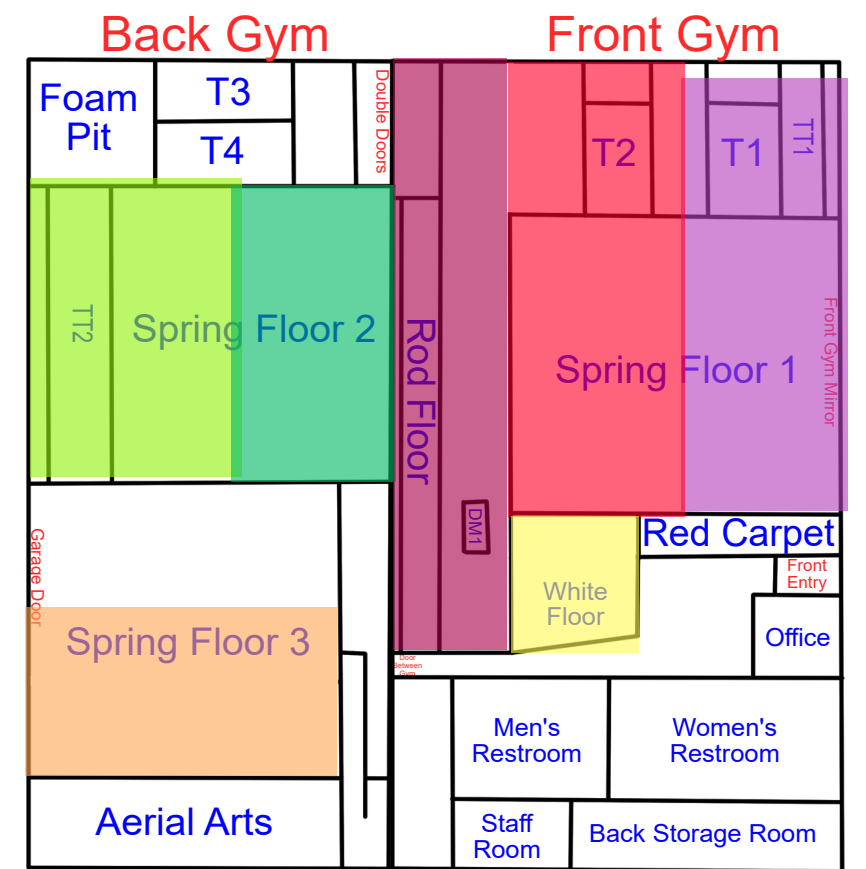

Start Time: 5:00
End Time: 5:30