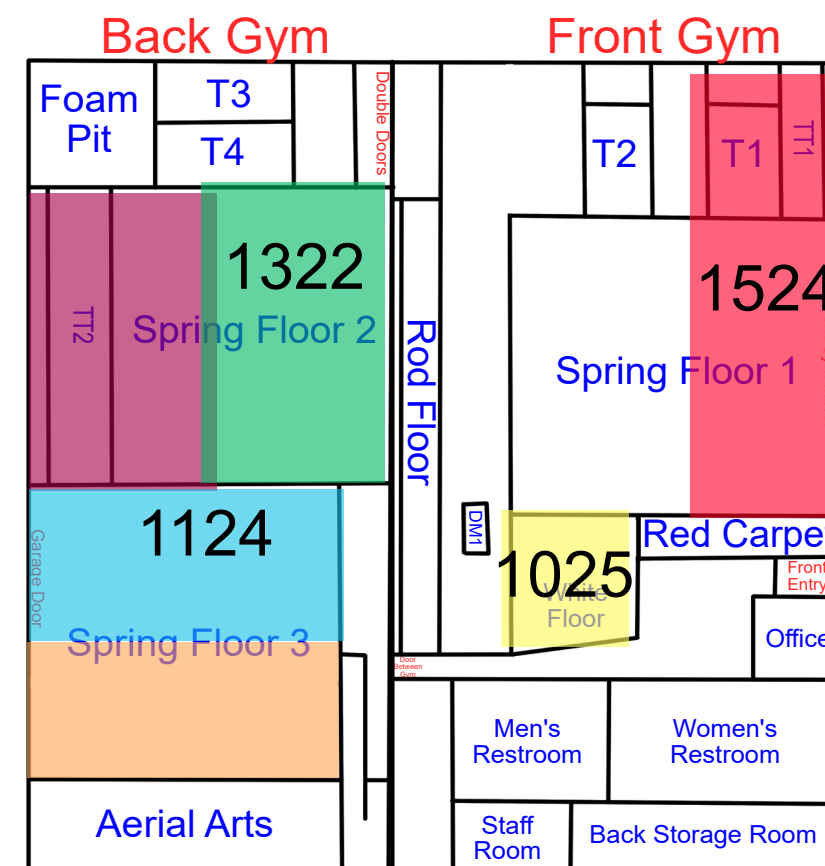

Start Time: 7:00  
End Time: 7:30

Start Time: 7:30  
End Time: 8:00

Start Time: 8:00  
End Time: 8:30