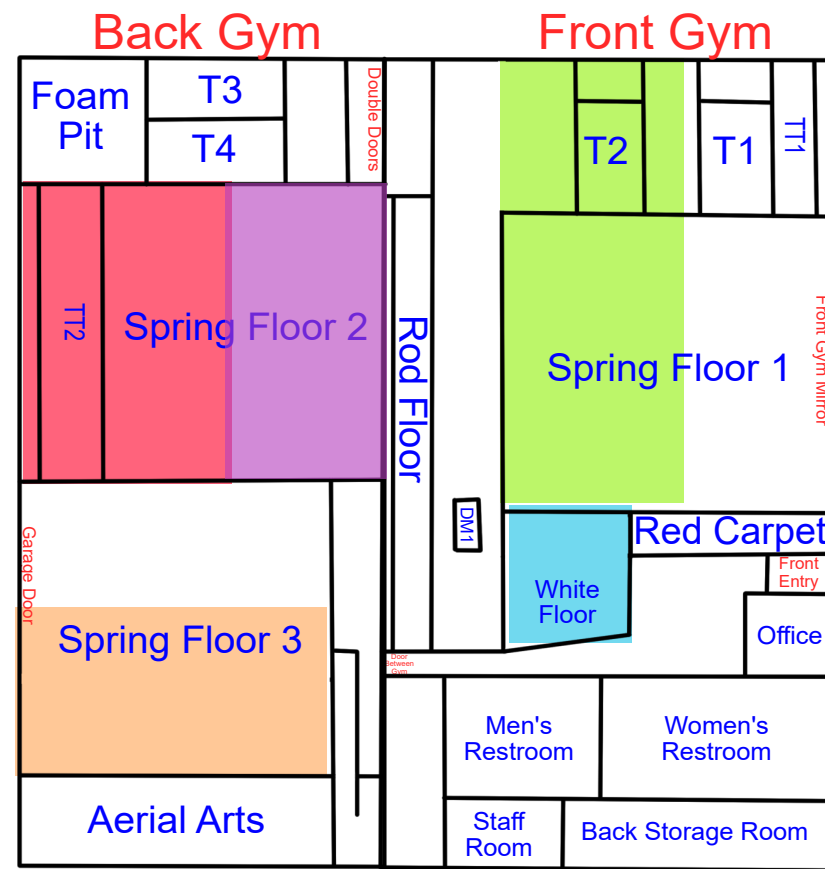

Start Time: 4:00
End Time: 4:30