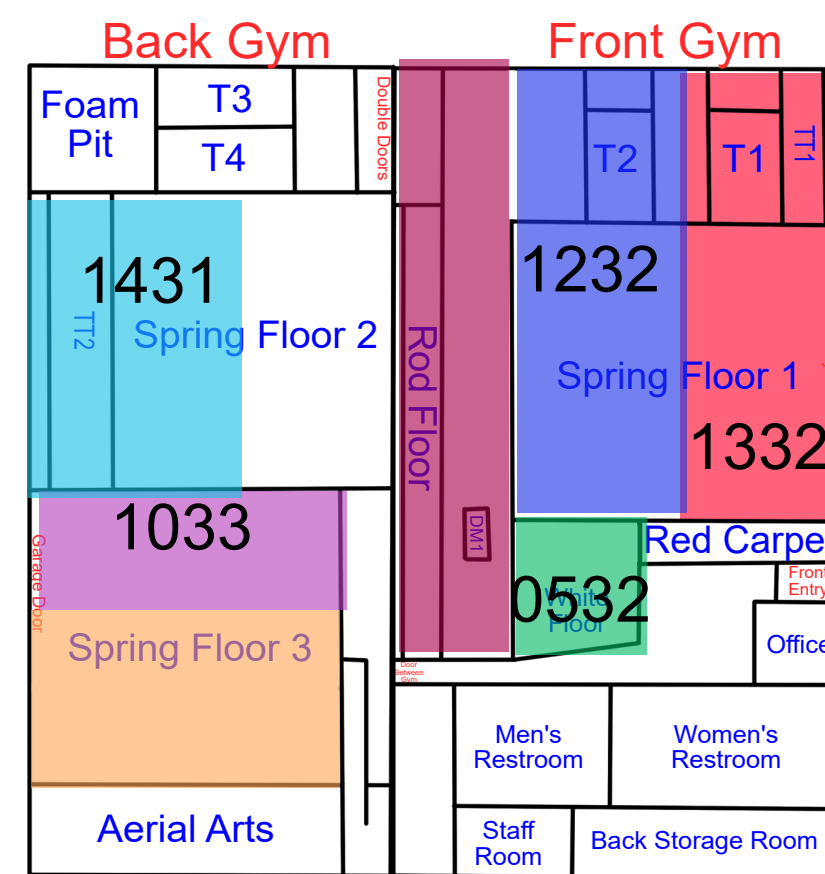

Start Time: 7:00  
End Time: 7:30

Start Time: 7:30  
End Time: 8:00

Start Time: 8:00  
End Time: 8:30