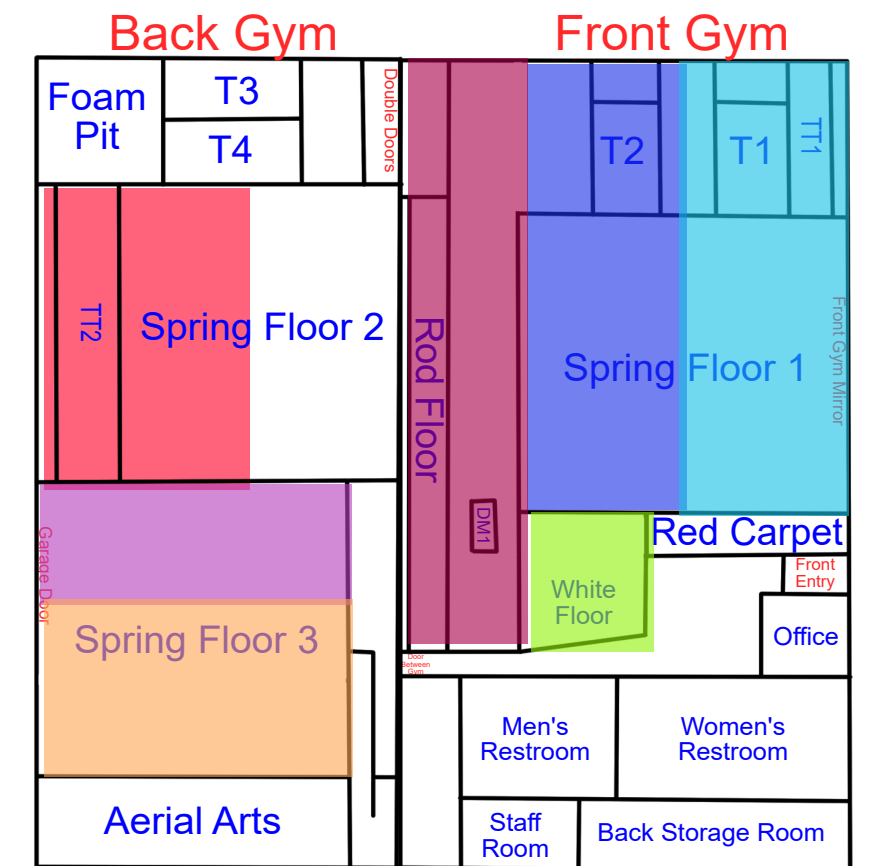

Start Time: 5:00
End Time: 5:30