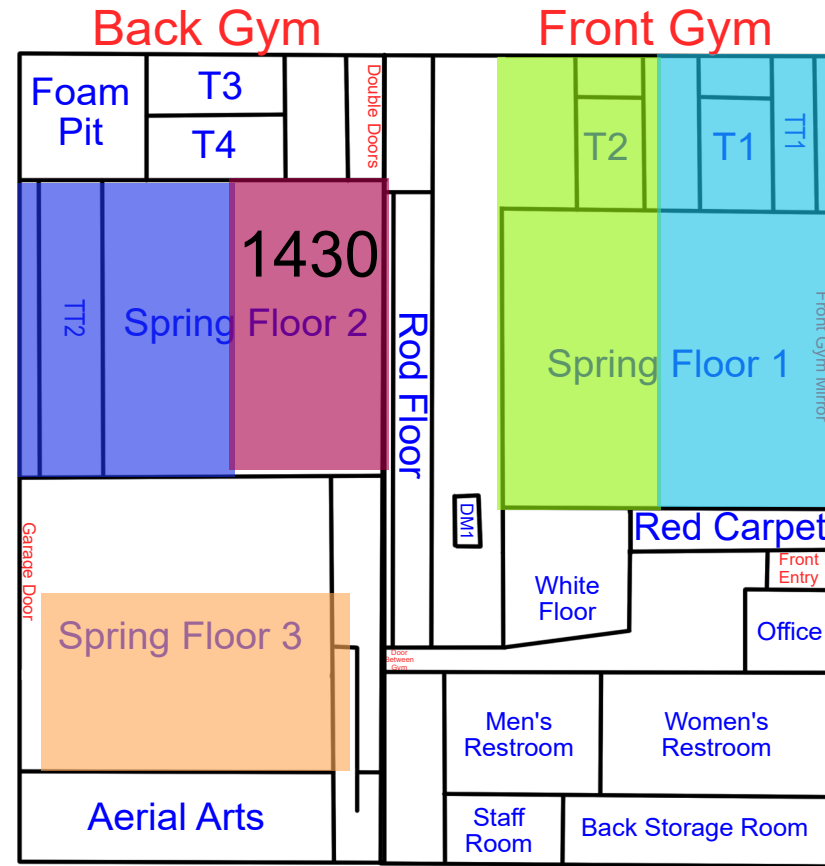

Start Time: 4:00
End Time: 4:30