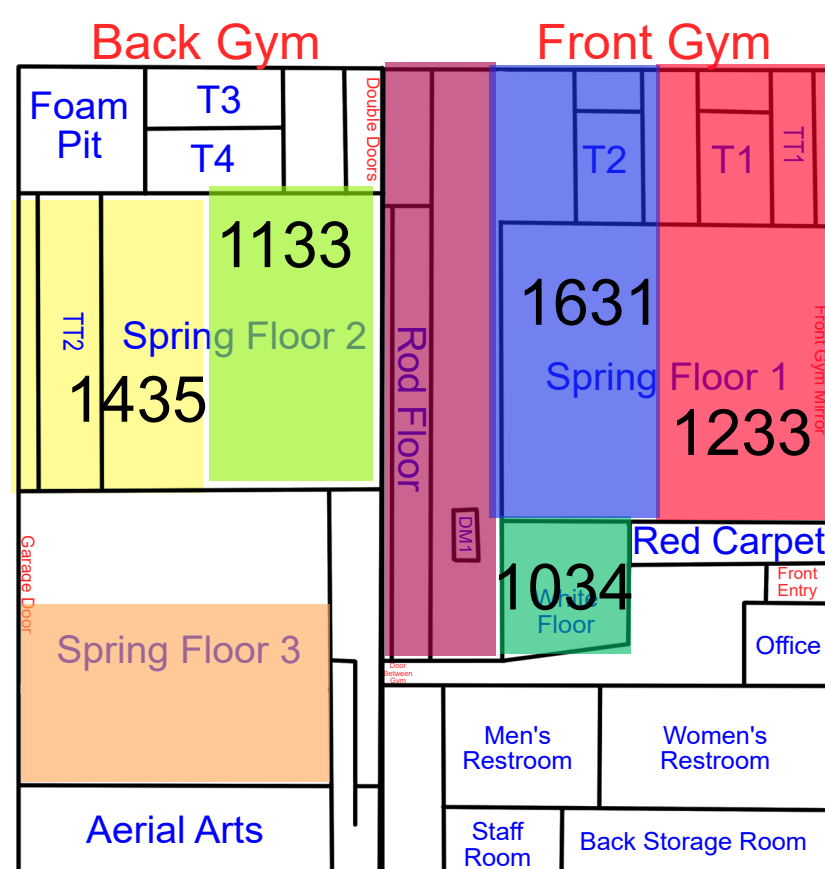

Start Time: 7:00  
End Time: 7:30

Start Time: 7:30  
End Time: 8:00

Start Time: 8:00  
End Time: 8:30