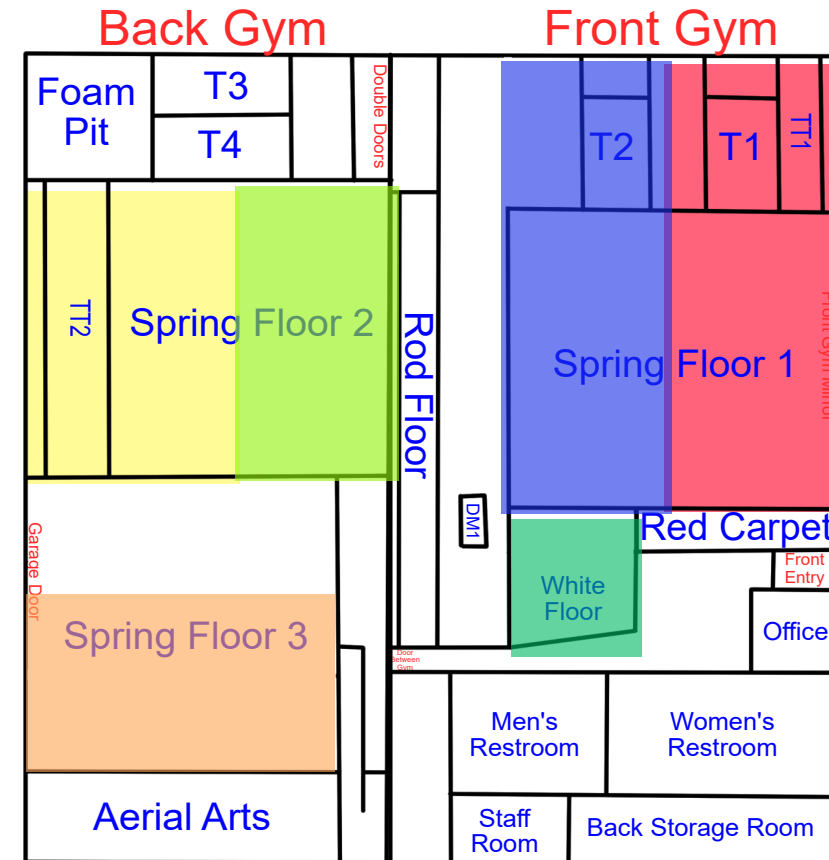

Start Time: 7:00  
End Time: 7:30

Start Time: 7:30  
End Time: 8:00

Start Time: 8:00  
End Time: 8:30