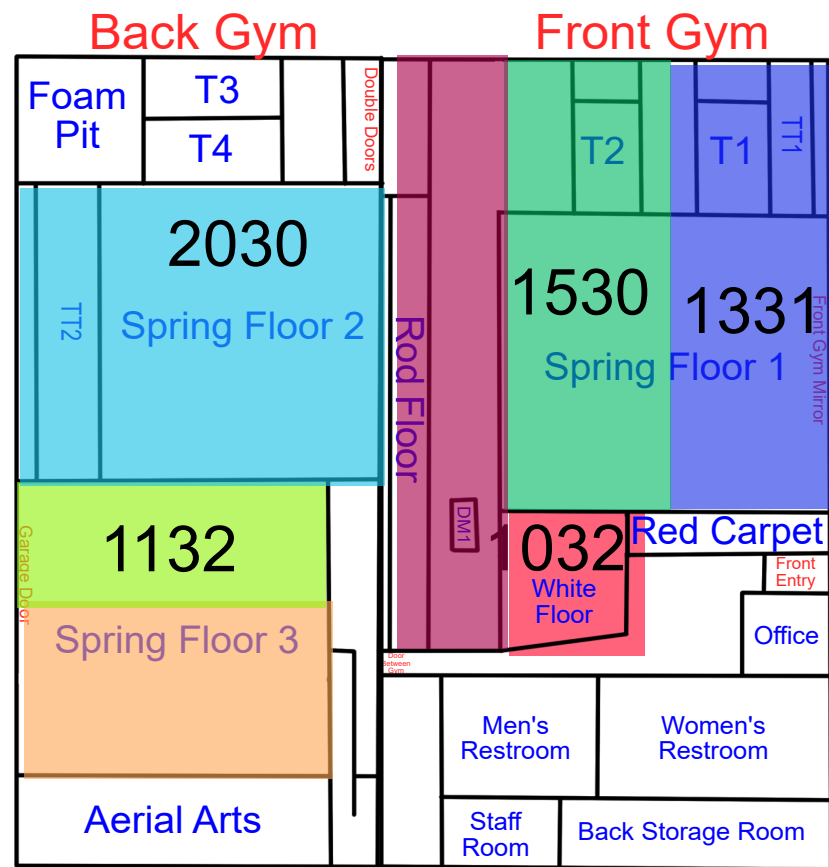

Start Time: 5:30
End Time: 6:00