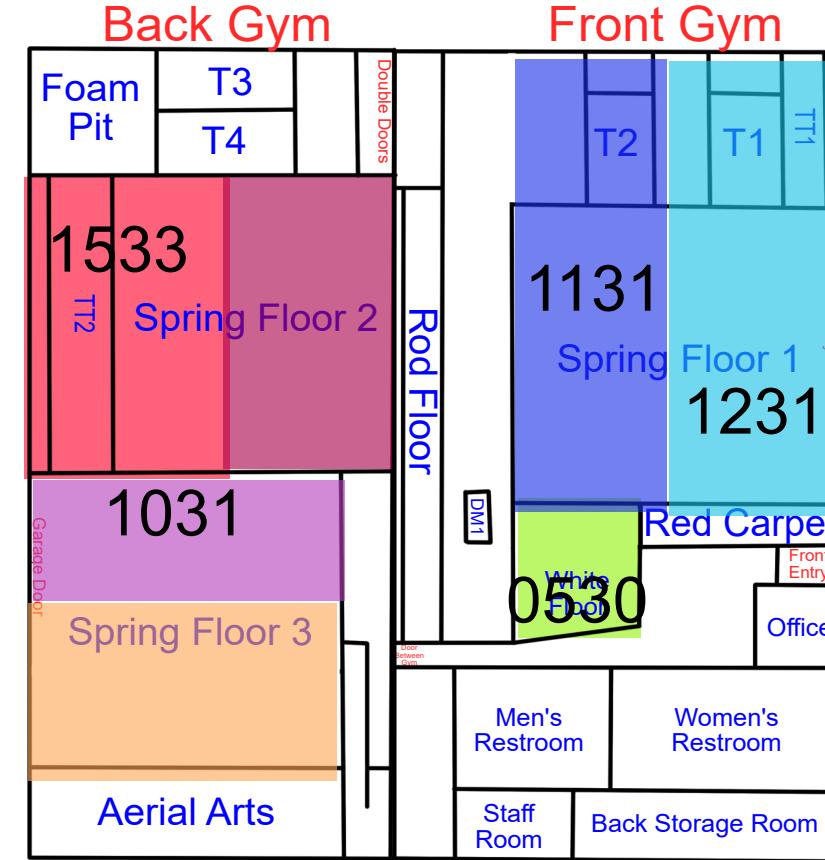

Start Time: 4:30
End Time: 5:00