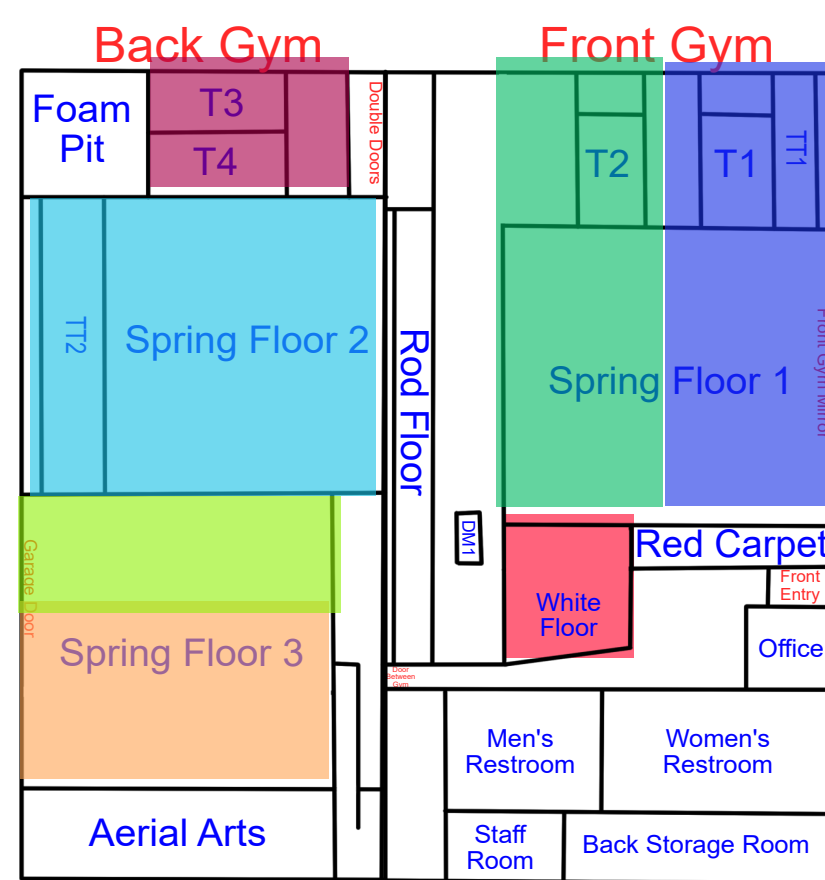

Start Time: 6:00
End Time: 6:30