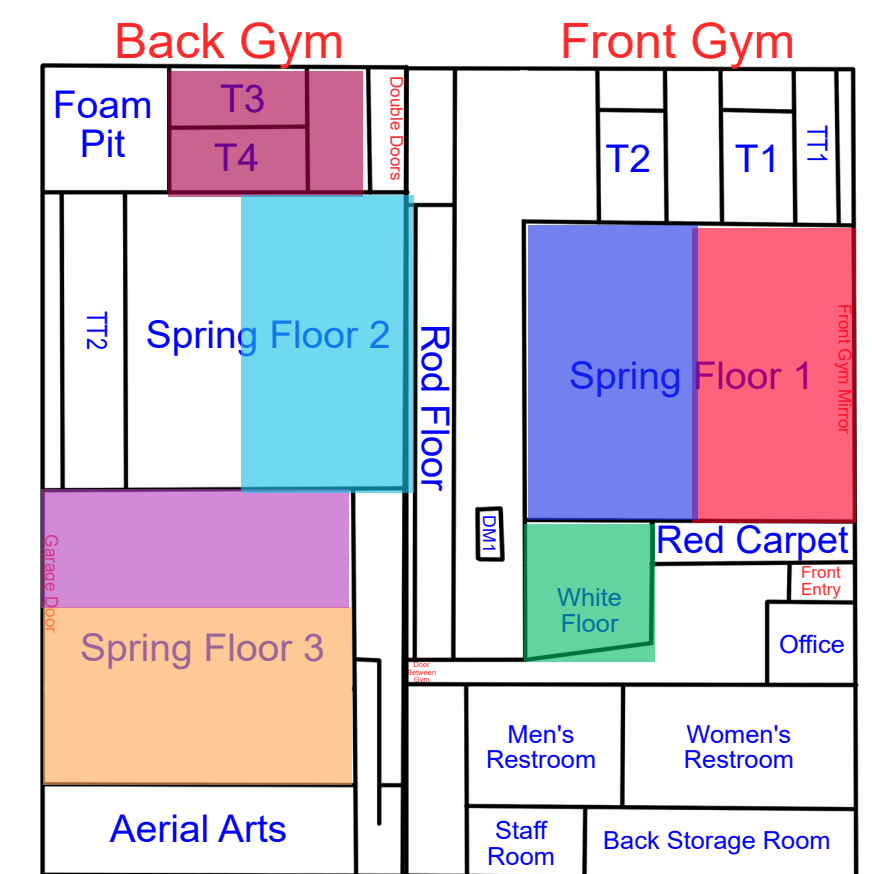

Start Time: 7:00  
End Time: 7:30

Start Time: 7:30  
End Time: 8:00

Start Time: 8:00  
End Time: 8:30