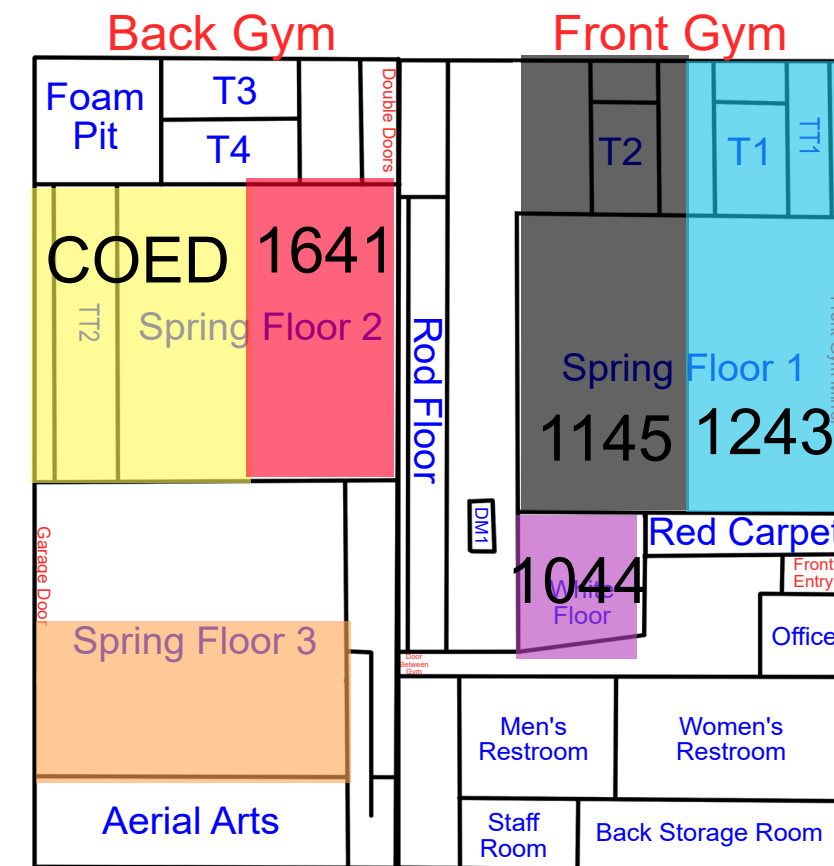

Start Time: 3:30
End Time: 4:00

Start Time: 4:00
End Time: 4:30

Start Time: 4:30
End Time: 5:00

Start Time: 5:00
End Time: 5:30

Start Time: 5:30
End Time: 6:00

Start Time: 6:00
End Time: 6:30

Start Time: 6:30
End Time: 7:00

Start Time: 7:00
End Time: 7:30

Start Time: 7:30
End Time: 8:00

Start Time: 8:00
End Time: 8:30

Thursday

Updates:6/15/26 Rotation C