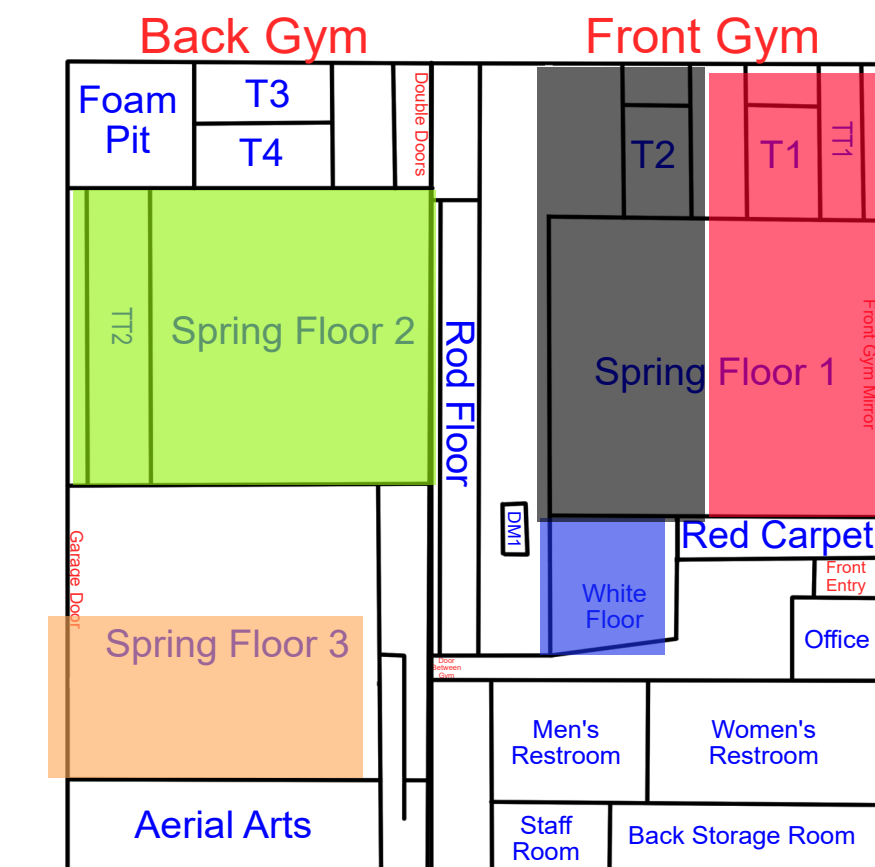

Start Time: 7:00
End Time: 7:30

Start Time: 7:30
End Time: 8:00

Start Time: 8:00
End Time: 8:30

Thursday

Updates:6/15/26 Rotation C