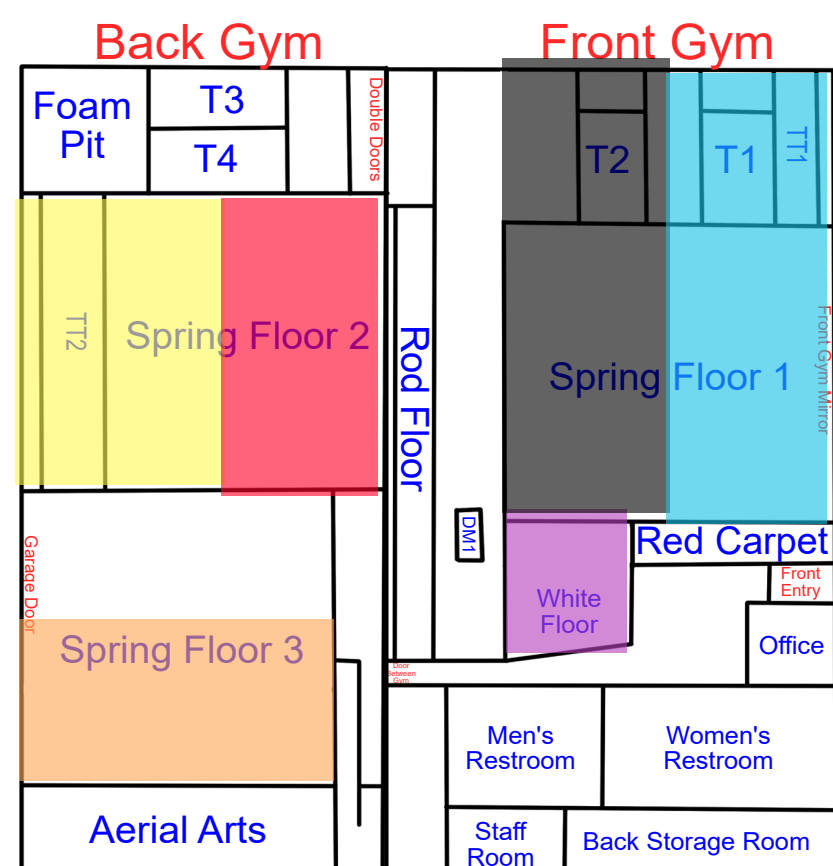

Start Time: 7:00
End Time: 7:30

Start Time: 7:30
End Time: 8:00

Start Time: 8:00
End Time: 8:30

Thursday

Updates:6/15/26 Rotation C