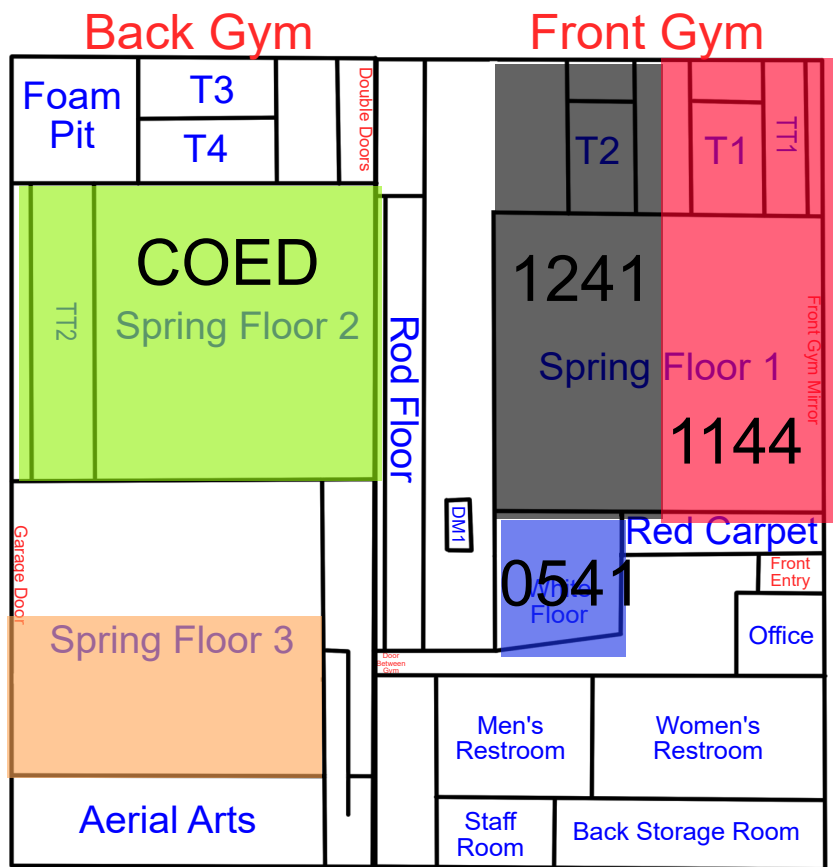

Start Time: 7:00
End Time: 7:30

Start Time: 7:30
End Time: 8:00

Start Time: 8:00
End Time: 8:30

Thursday

Updates:6/15/26 Rotation C