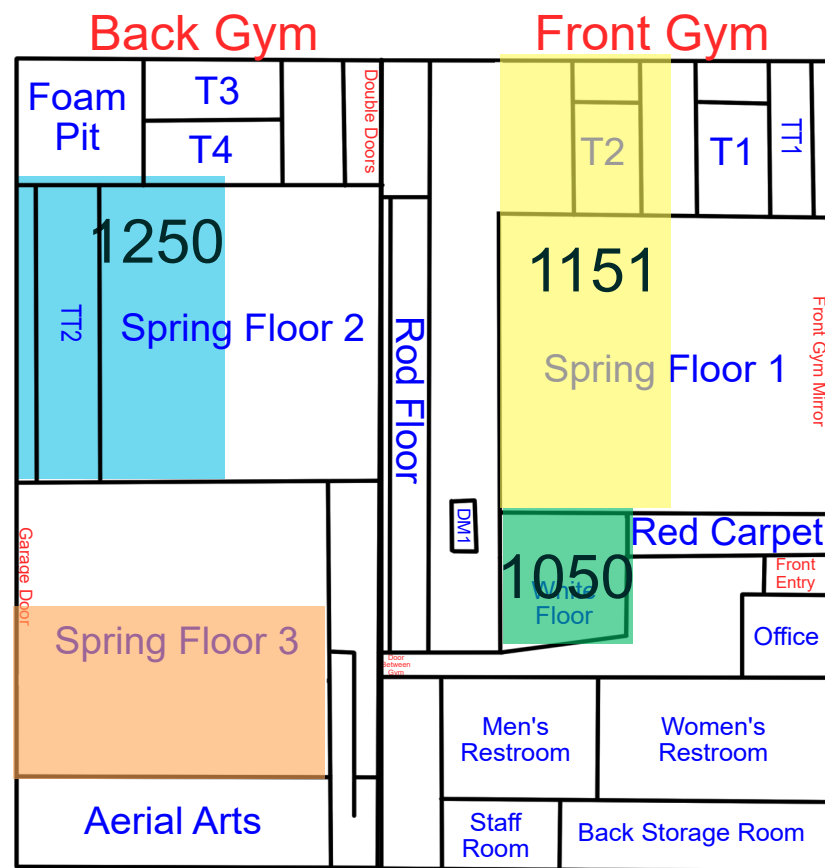

Start Time: 3:30
End Time: 4:00

Start Time: 4:00
End Time: 4:30

Start Time: 4:30
End Time: 5:00

Start Time: 5:00
End Time: 5:30

Start Time: 5:30
End Time: 6:00

Start Time: 6:00
End Time: 6:30

Start Time: 6:30
End Time: 7:00

Start Time: 7:00
End Time: 7:30