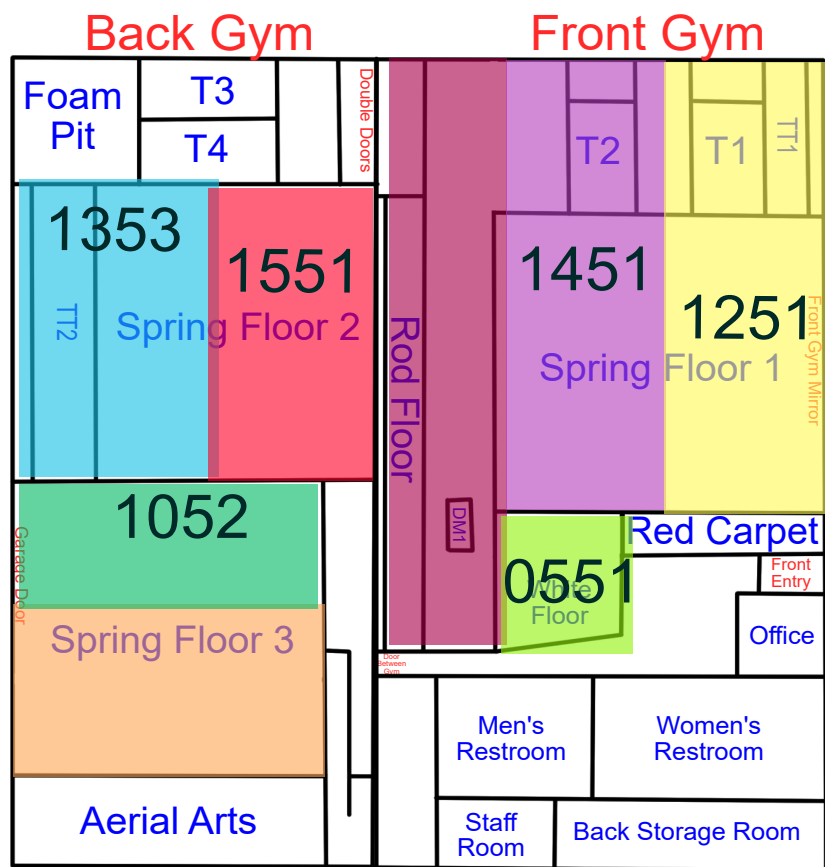

Start Time: 7:00
End Time: 7:30

Start Time: 7:30
End Time: 8:00

Start Time: 8:00
End Time: 8:30

Friday

Updates: 6/15/26 Rotation C