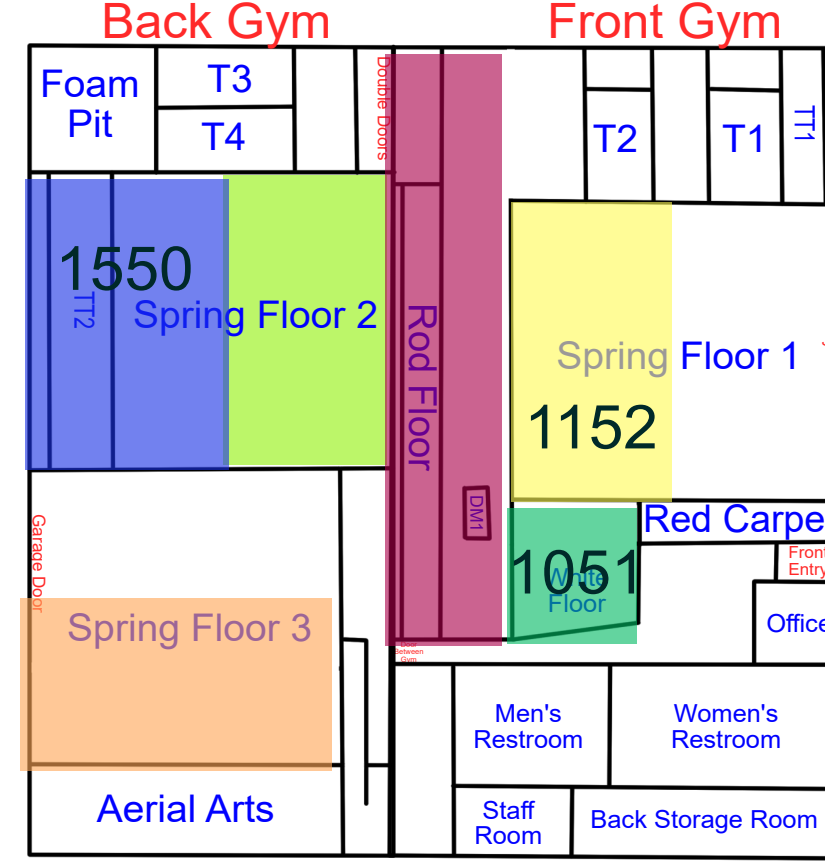

Start Time: 3:30
End Time: 4:00

Start Time: 4:00
End Time: 4:30

Start Time: 4:30
End Time: 5:00

Start Time: 5:00
End Time: 5:30

Start Time: 5:30
End Time: 6:00

Start Time: 6:00
End Time: 6:30

Start Time: 6:30
End Time: 7:00

Start Time: 7:00
End Time: 7:30