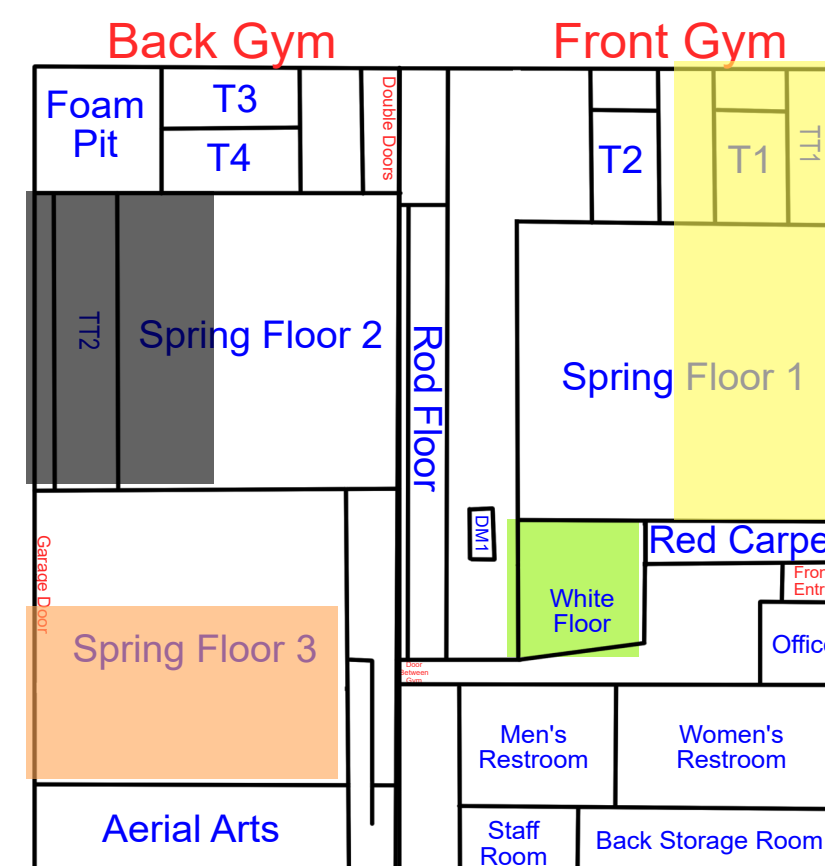

Start Time: 7:00
End Time: 7:30

Start Time: 7:30
End Time: 8:00

Start Time: 8:00
End Time: 8:30

Friday

Updates: 6/15/26 Rotation C