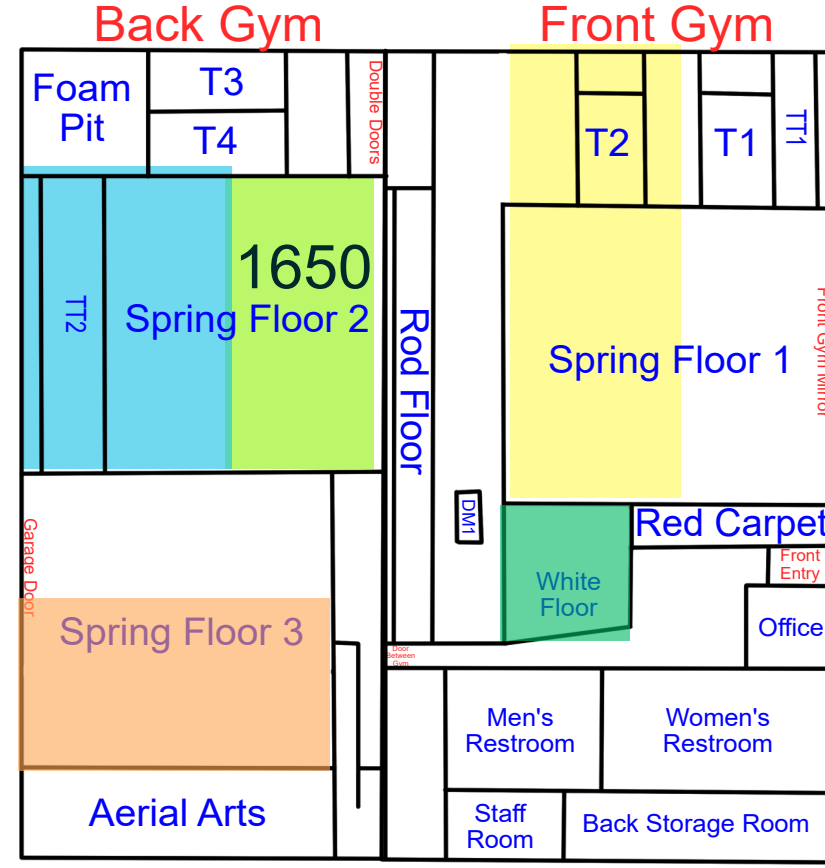

Start Time: 3:30
End Time: 4:00

Start Time: 4:00
End Time: 4:30

Start Time: 4:30
End Time: 5:00

Start Time: 5:00
End Time: 5:30

Start Time: 5:30
End Time: 6:00

Start Time: 6:00
End Time: 6:30

Start Time: 6:30
End Time: 7:00

Start Time: 7:00
End Time: 7:30