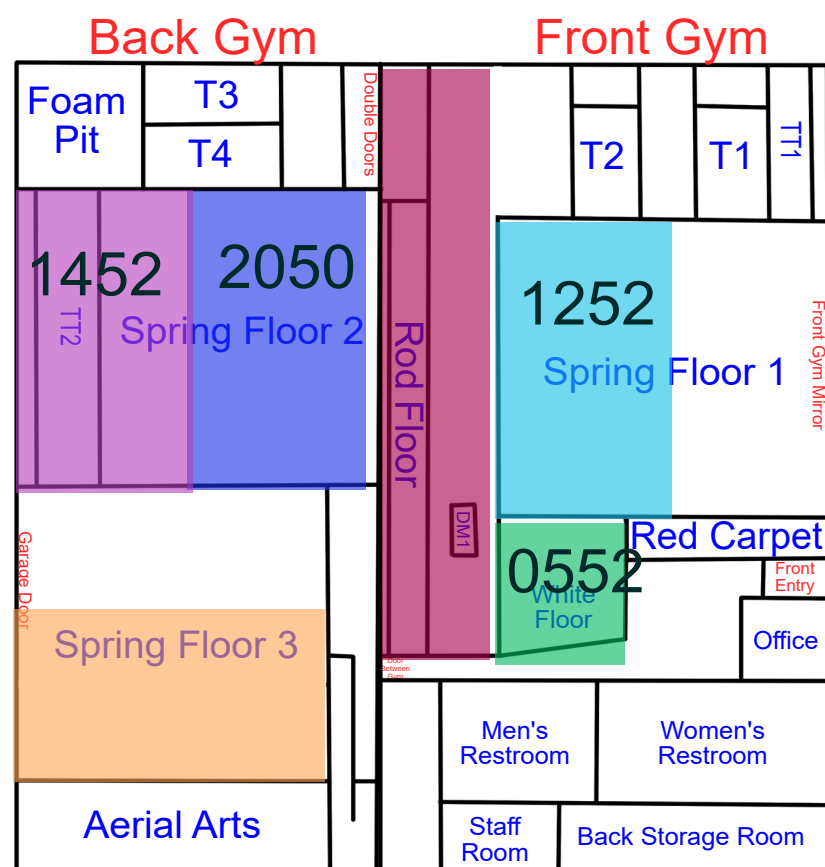

Start Time: 7:00
End Time: 7:30

Start Time: 7:30
End Time: 8:00

Start Time: 8:00
End Time: 8:30

Friday

Updates: 6/15/26 Rotation C