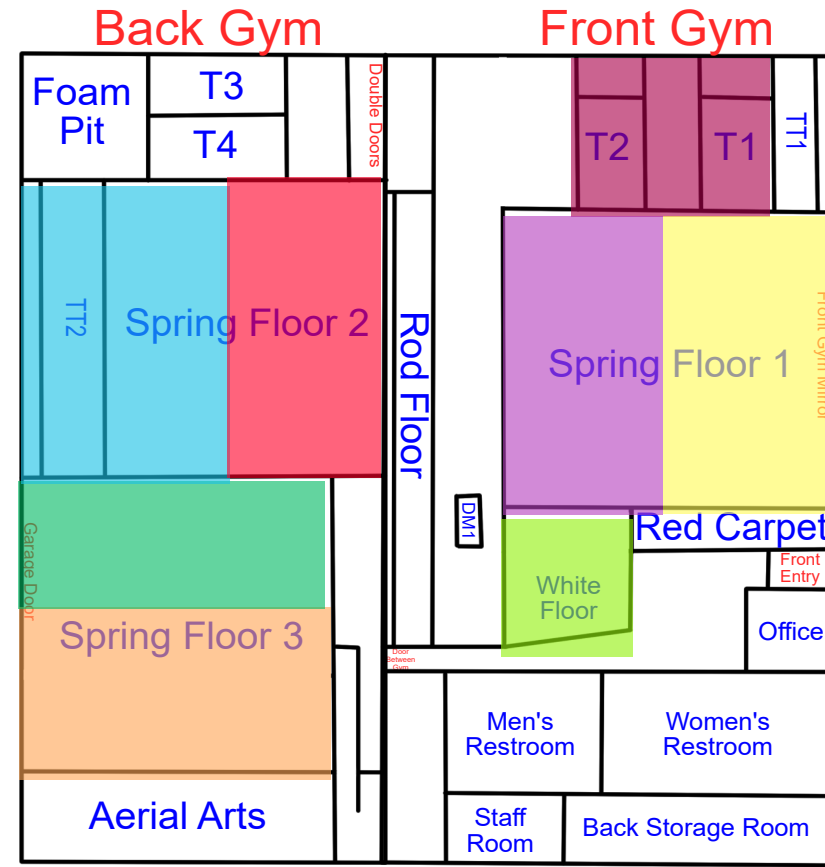

Start Time: 7:00
End Time: 7:30

Start Time: 7:30
End Time: 8:00

Start Time: 8:00
End Time: 8:30

Friday

Updates: 6/15/26 Rotation C