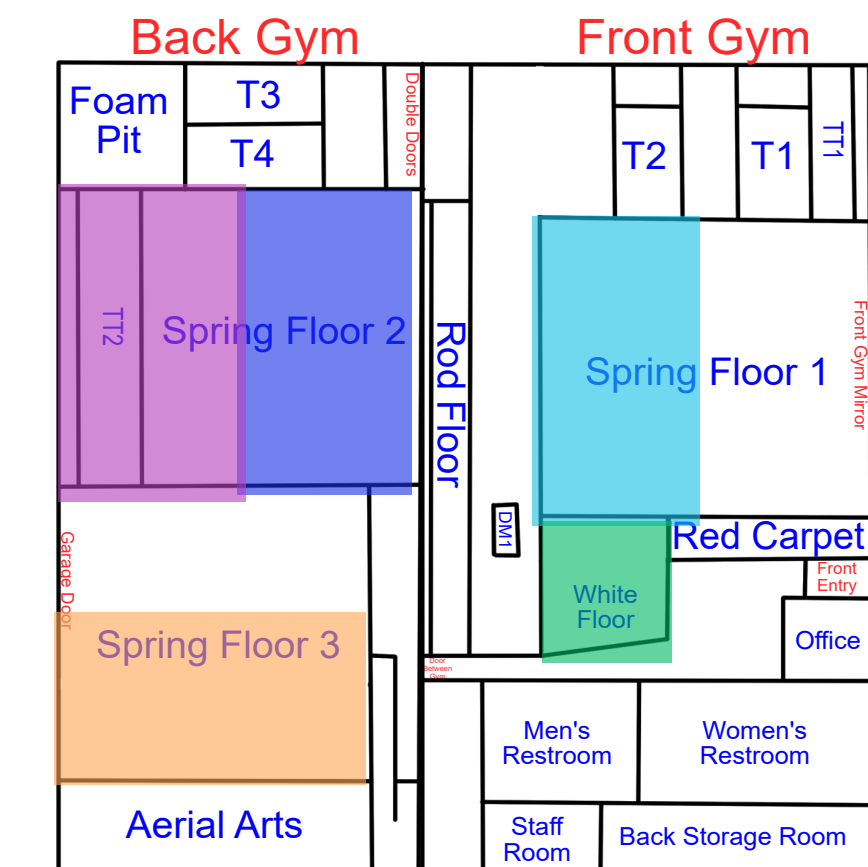

Start Time: 7:00
End Time: 7:30

Start Time: 7:30
End Time: 8:00

Start Time: 8:00
End Time: 8:30

Friday

Updates: 6/15/26 Rotation C