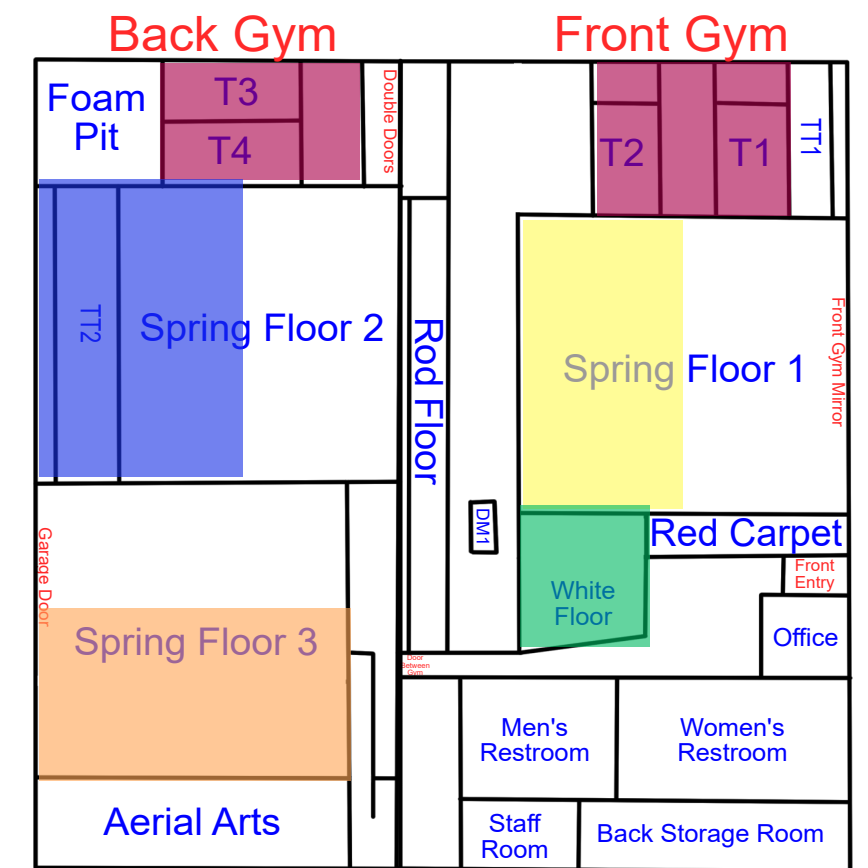

Start Time: 3:30
End Time: 4:00

Start Time: 4:00
End Time: 4:30

Start Time: 4:30
End Time: 5:00

Start Time: 5:00
End Time: 5:30

Start Time: 5:30
End Time: 6:00

Start Time: 6:00
End Time: 6:30

Start Time: 6:30
End Time: 7:00

Start Time: 7:00
End Time: 7:30