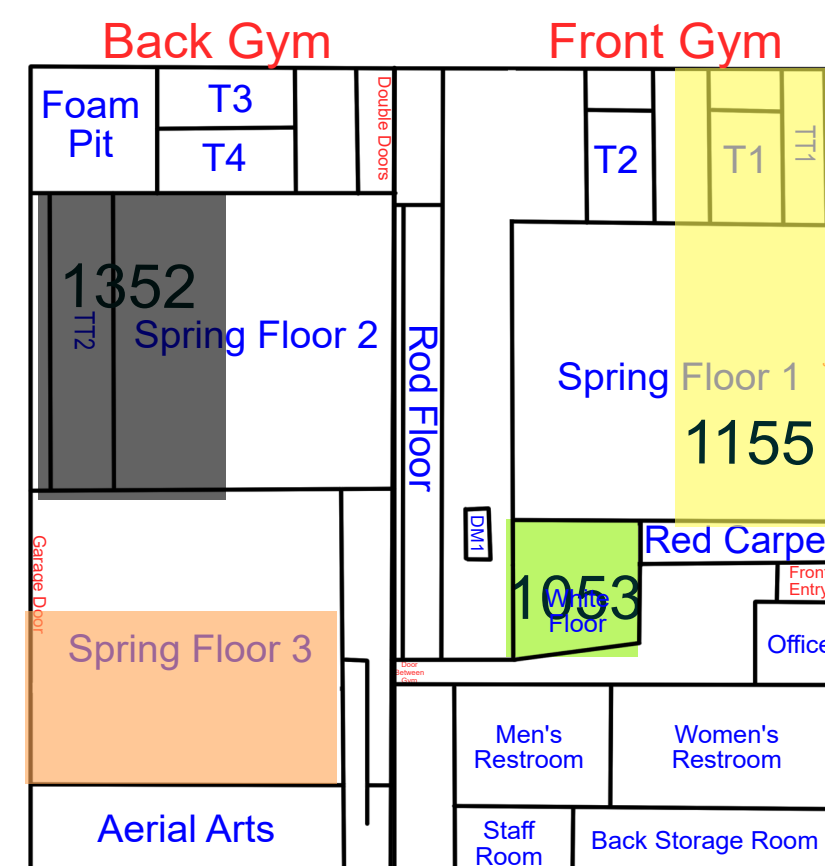

Start Time: 7:00
End Time: 7:30

Start Time: 7:30
End Time: 8:00

Start Time: 8:00
End Time: 8:30

Friday

Updates: 6/15/26 Rotation C