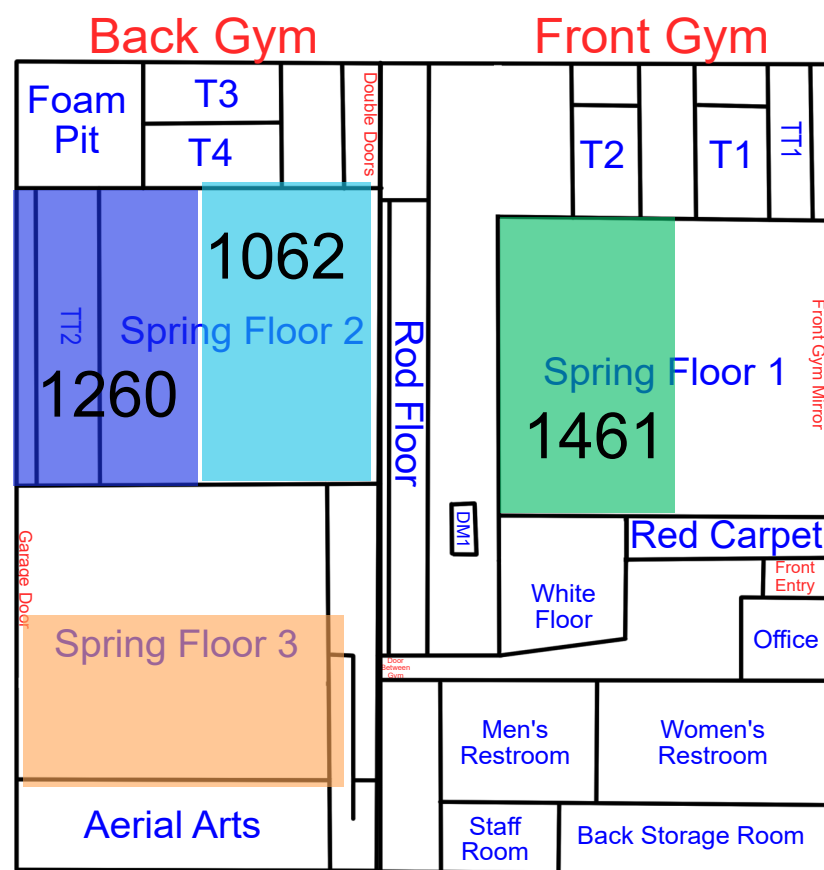

Start Time: 12:30
End Time: 1:00

Saturday

Updates: 6/15/26 Rotation C