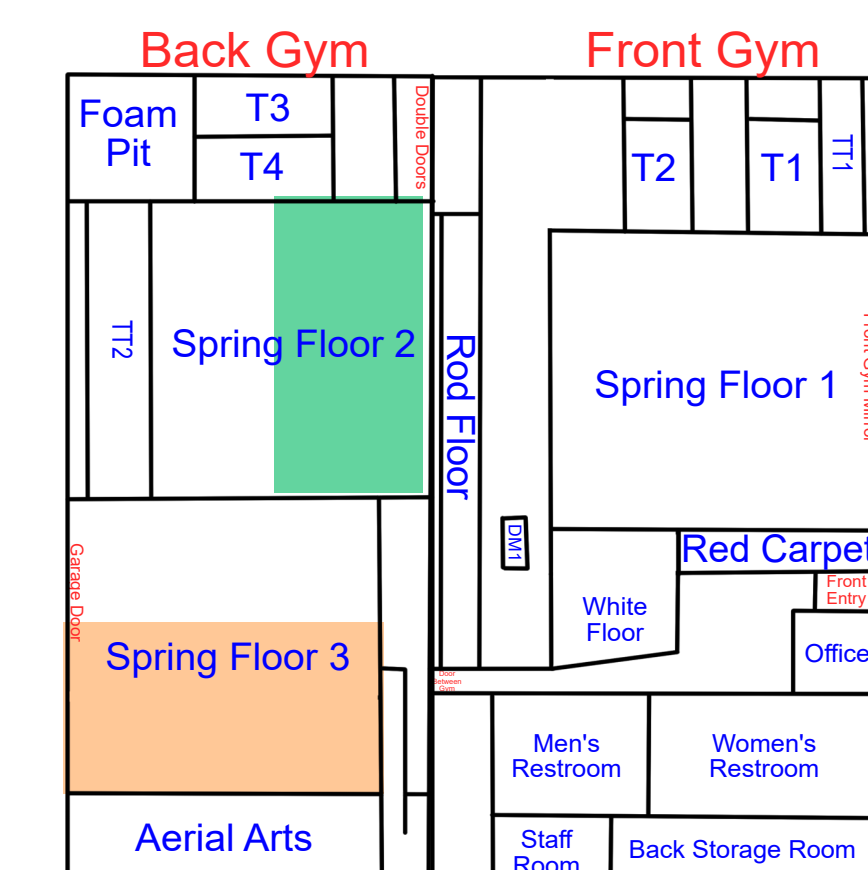

Start Time: 12:30
End Time: 1:00

Saturday

Updates: 6/15/26 Rotation C