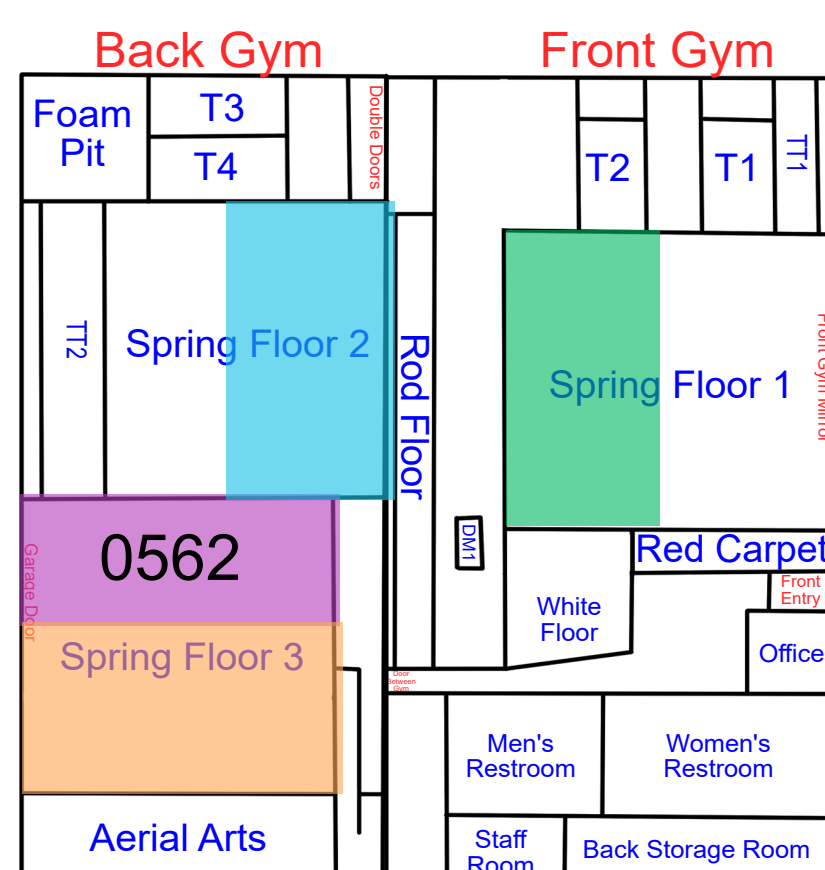

Start Time: 12:30
End Time: 1:00

Saturday

Updates: 6/15/26 Rotation C