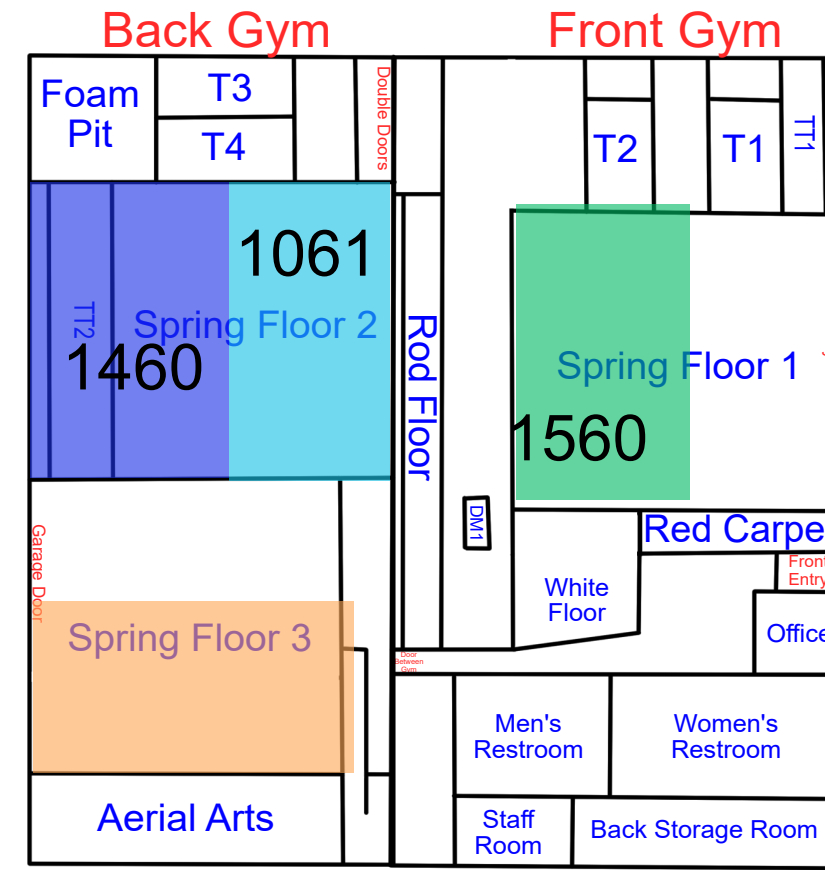

Start Time: 9:00
End Time: 9:30

Start Time: 9:30
End Time: 10:00

Start Time: 10:00
End Time: 10:30

Start Time: 10:30
End Time: 11:00

Start Time: 11:00
End Time: 11:30

Start Time: 11:30
End Time: 12:00

Start Time: 12:00
End Time: 12:30

Start Time: 12:30
End Time: 1:00