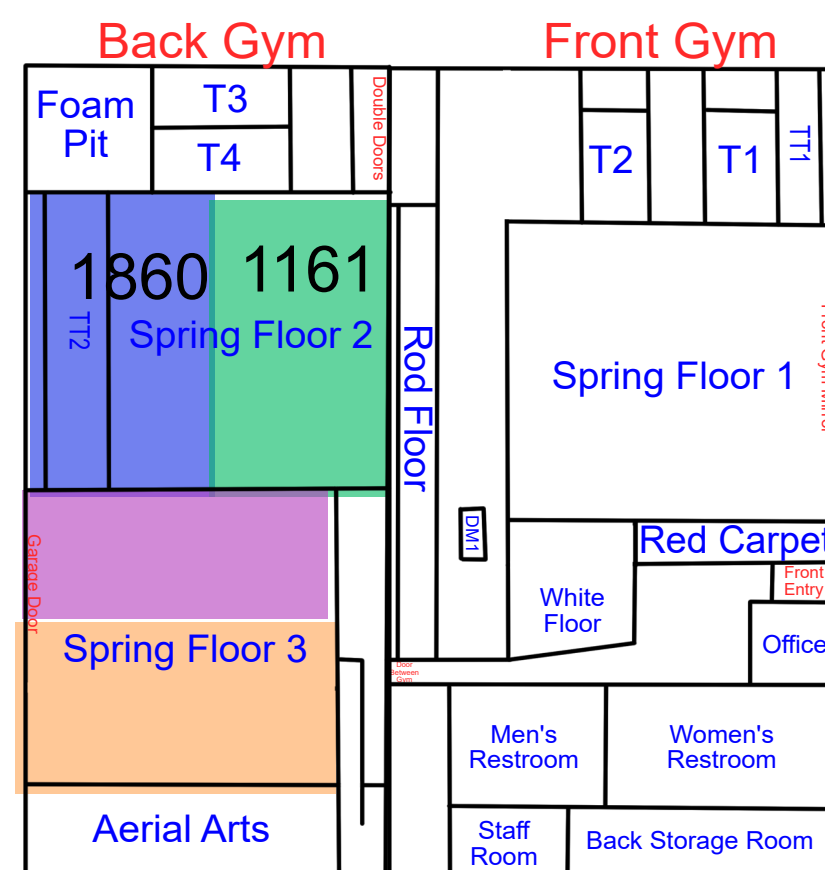

Start Time: 12:30
End Time: 1:00

Saturday

Updates: 6/15/26 Rotation C