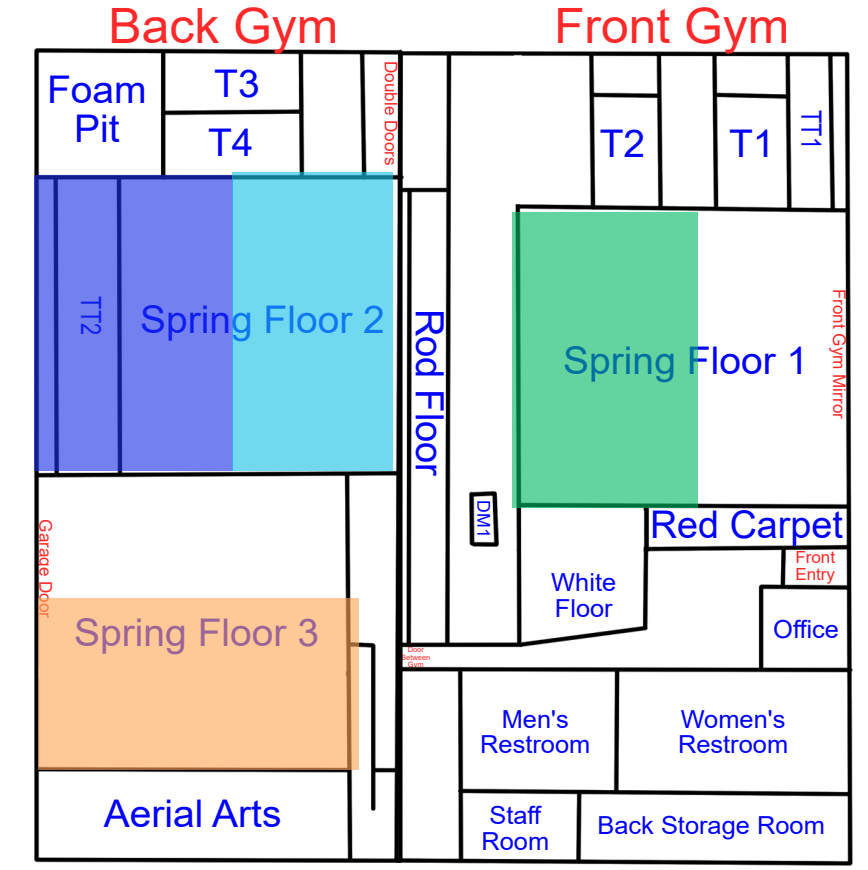

Start Time: 9:00
End Time: 9:30

Start Time: 9:30
End Time: 10:00

Start Time: 10:00
End Time: 10:30

Start Time: 10:30
End Time: 11:00

Start Time: 11:00
End Time: 11:30

Start Time: 11:30
End Time: 12:00

Start Time: 12:00
End Time: 12:30

Start Time: 12:30
End Time: 1:00