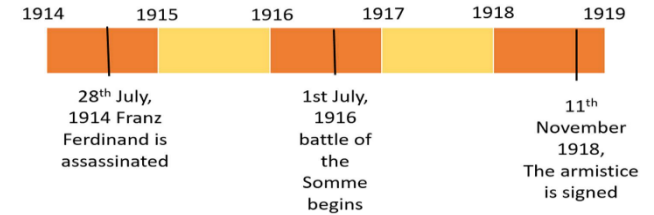

Walter Tull and Frank Anderson (World War One) – Knowledge Organiser Year 5 Summer 1

Timeline

Vocabulary

| | |
|----------------------|--|
| Assassination | When somebody is killed as a political act. |
| Heritage | Something that is handed down |
| Ethnicity | A group of people who have a shared heritage |
| Escalation | An increase in the intensity or seriousness of something. |
| Enlist | To join the armed forces. |
| Front line | The area where two armies meet and fight. |
| No Man's Land | The empty area of land between two trenches. |
| Footballer Battalion | Special large groups of troops in the British Army which consisted of men from sports. |
| Treaty | A formal agreement between two or more countries. |
| Trench | A narrow cutting in the ground for soldiers to hide or fight from. |

Walter Tull

A mixed-race Northampton Town footballer who joined the British Army and fought with two Football Battalions.

Frank Anderson

A mixed-race Northampton Saints player who joined the British Army at 37 and fought with the Football Battalion.