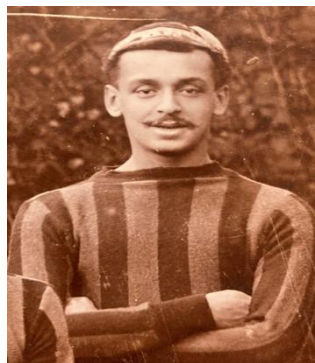

Walter Tull and Frank Anderson (World War One) – Knowledge Organiser Year 5 Summer 1

Timeline

Vocabulary

| | |
|----------------------|--|
| Assassination | When somebody is killed as a political act. |
| Heritage | Something that is handed down |
| Ethnicity | A group of people who have a shared heritage |
| Escalation | An increase in the intensity or seriousness of something. |
| Enlist | To join the armed forces. |
| Front line | The area where two armies meet and fight. |
| No Man's Land | The empty area of land between two trenches. |
| Footballer Battalion | Special large groups of troops in the British Army which consisted of men from sports. |
| Treaty | A formal agreement between two or more countries. |
| Trench | A narrow cutting in the ground for soldiers to hide or fight from. |

Walter Tull

A mixed-race Northampton Town footballer who joined the British Army and fought with two Football Battalions.

Frank Anderson

A mixed-race Northampton Saints player who joined the British Army at 37 and fought with the Football Battalion.