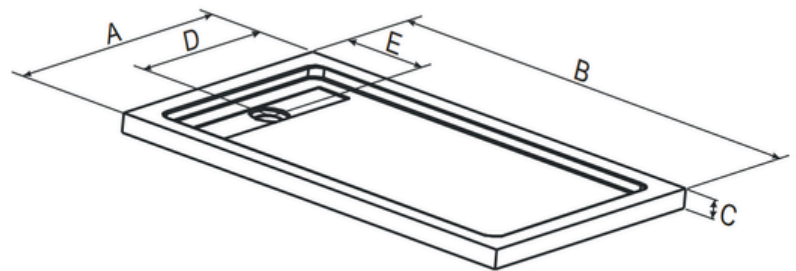

SS4836

Matériel | Material: Acrylique renforcé de fibre de verre/ Acrylic reinforced with fiber glass

Dimensions | Measurements: 36X48"

Dimensions de la boîte | Box sizes:

39" W X 50" L X 5" H, 27kg

Entretien | Maintenance: Savon doux et microfibre / Mild soap and microfiber cloth

All of those dimensions are subject to change without notice. For all permanent modifications, it is necessary to have the physical product.

- **Pattes de support intégrée**
- **Integrated support system**

- **Brides de carrelage incluses et réversibles (installées à part)**
- **Included tiling flanges and reversible (separately installed)**

- **Surface lisse**
- **Smooth surface**

Model	Dimensions*				
	A	B	C	D	E
SS3648	36" [914mm]	48" [1219mm]	3-1/2" [89mm]	18" [457mm]	8-5/8" [220mm]
SS3660	36" [914mm]	60" [1524mm]	3-1/2" [89mm]	18" [457mm]	8-5/8" [220mm]

* Tolerance on dimensions: $\pm 1/4"$ [6mm]

Invention Maison

SS6036

Matériel | Material: Acrylique renforcé de fibre de verre/ Acrylic reinforced with fiber glass

Dimensions | Measurements: 36X60"

Dimensions de la boîte | Box sizes: