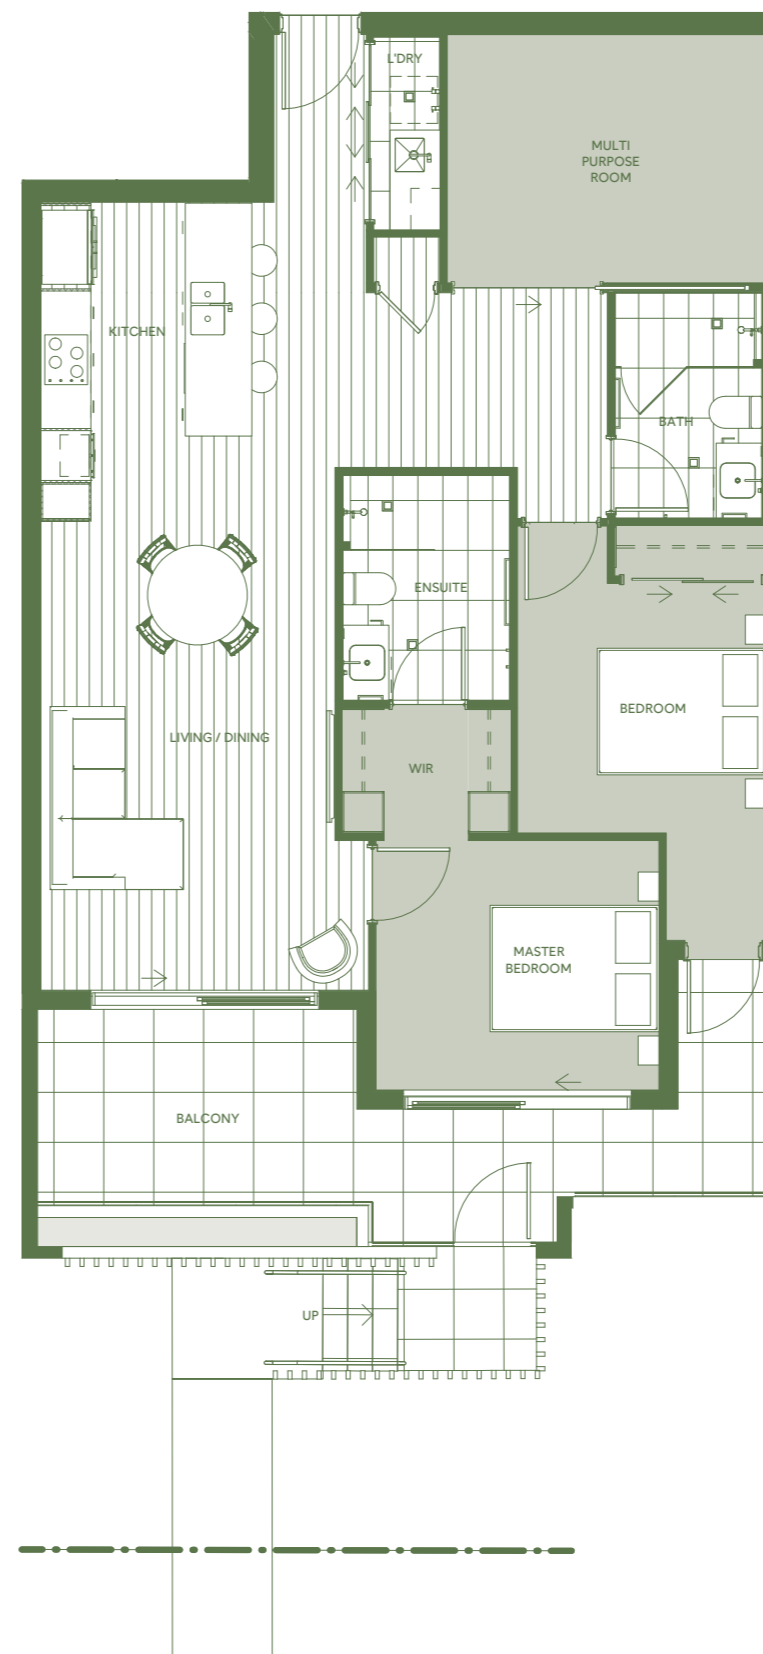

Norfolk

2 BEDROOM VILLA

Villa Type 2B

Internal floor area 106m²

External floor area 20m²

Total floor area 126m²

STAGE 3 - HARMONY

1300 006 667
1 Pendraat Parade, Hope island
esperancehopeisland.com.au

reside
COMMUNITIES

ESPÉRANCE

HOPE ISLAND

Version 13/05/2026 - All dimensions and floor areas are indicative only and based on construction plans. The final 'as-built' dimensions may vary. Reside Communities reserves the right to make changes to specifications without notice.