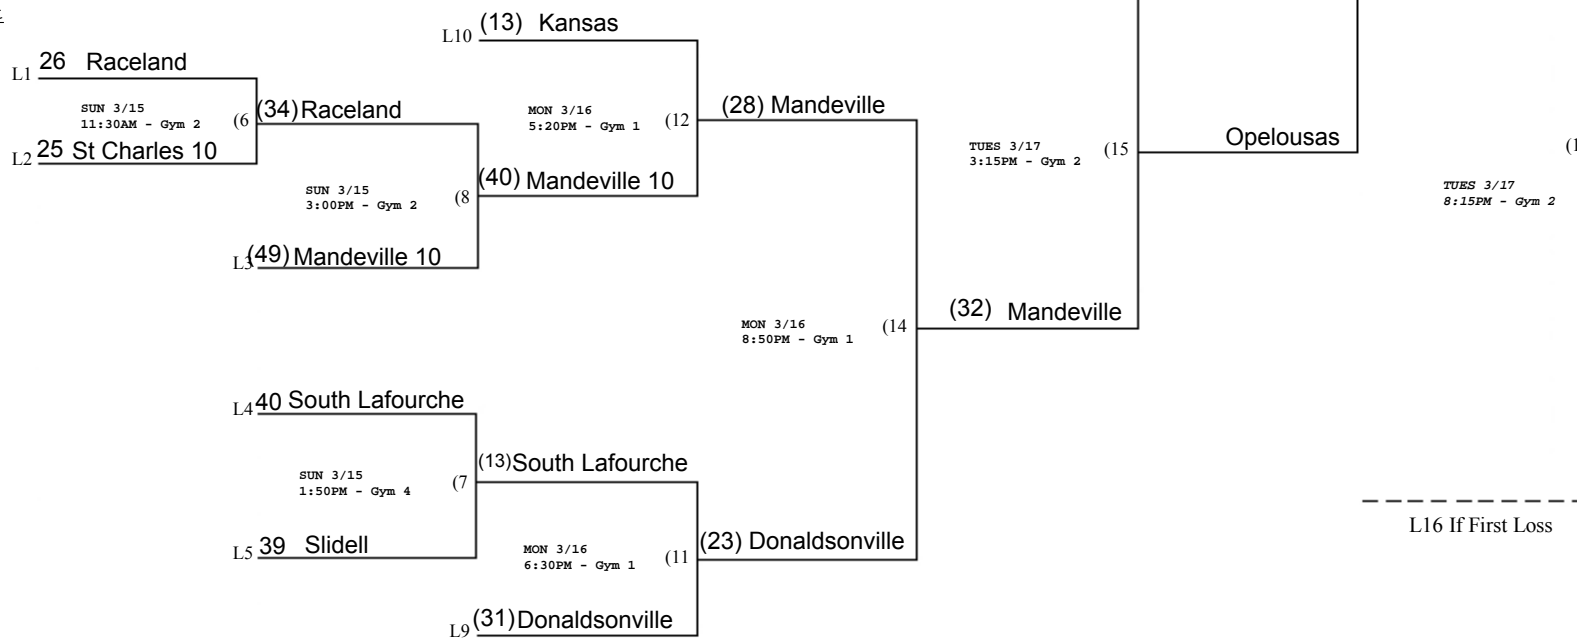

2026 Bidy World Tournament

Keep playing!

Winner's Bracket

10s A

Home team is the bottom rung.
Visiting team is the top rung.

Loser's Bracket

L18 If First Loss

2026 Bidy World Tournament

10s AA

Keep playing!

Home team is the bottom rung.
Visiting team is the top rung.

L16 If First Loss

2026 Biddy World Tournament

10s AAA

Home team is the bottom rung.
Visiting team is the top rung.

Loser's Bracket