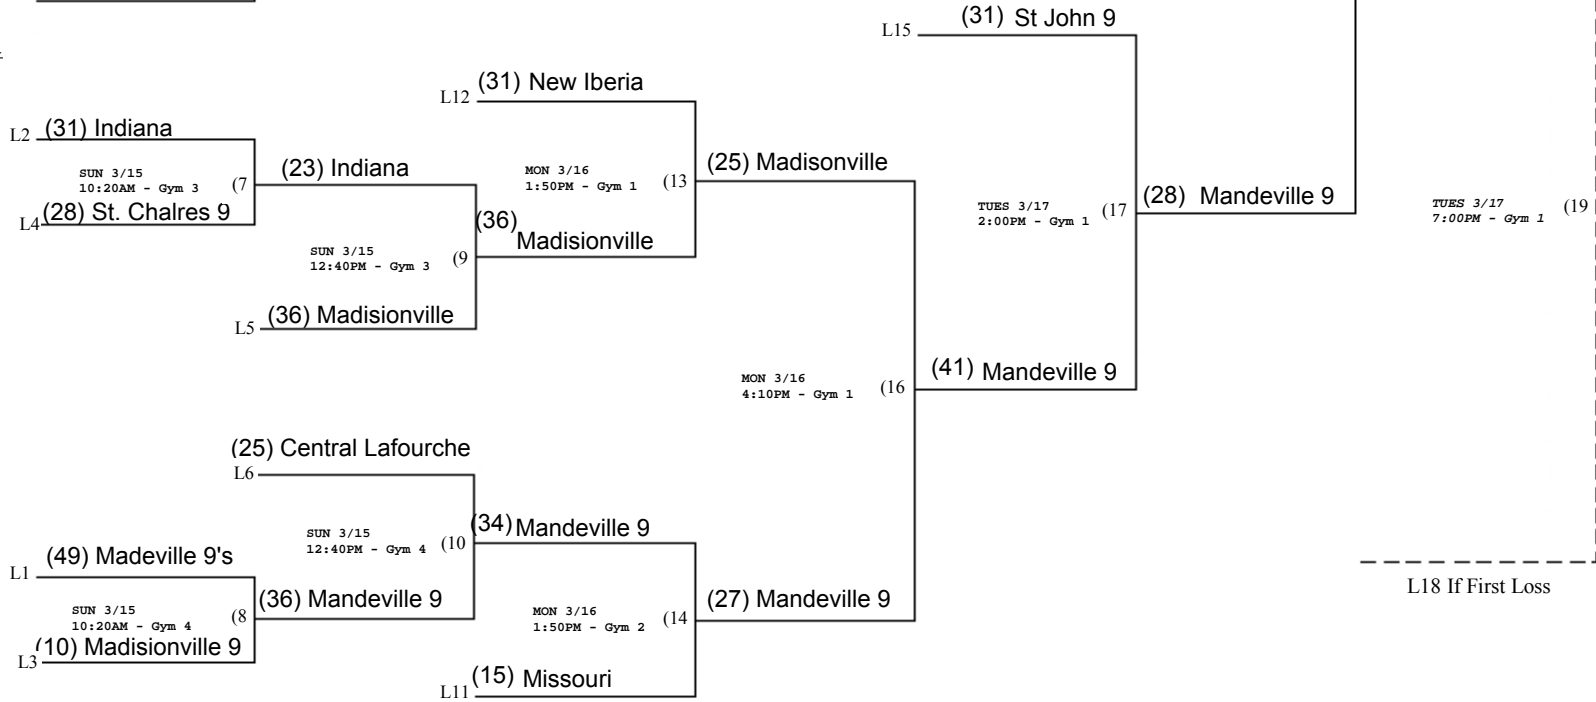

2026 Bidy World Tournament

Keep playing!

Winner's Bracket

10s A

Home team is the bottom rung.
Visiting team is the top rung.

Loser's Bracket

L18 If First Loss

2026 Bidy World Tournament

10s AA

Keep playing!

Home team is the bottom rung.
Visiting team is the top rung.

L16 If First Loss

2026 Biddy World Tournament

10s AAA

Home team is the bottom rung.
Visiting team is the top rung.

Loser's Bracket