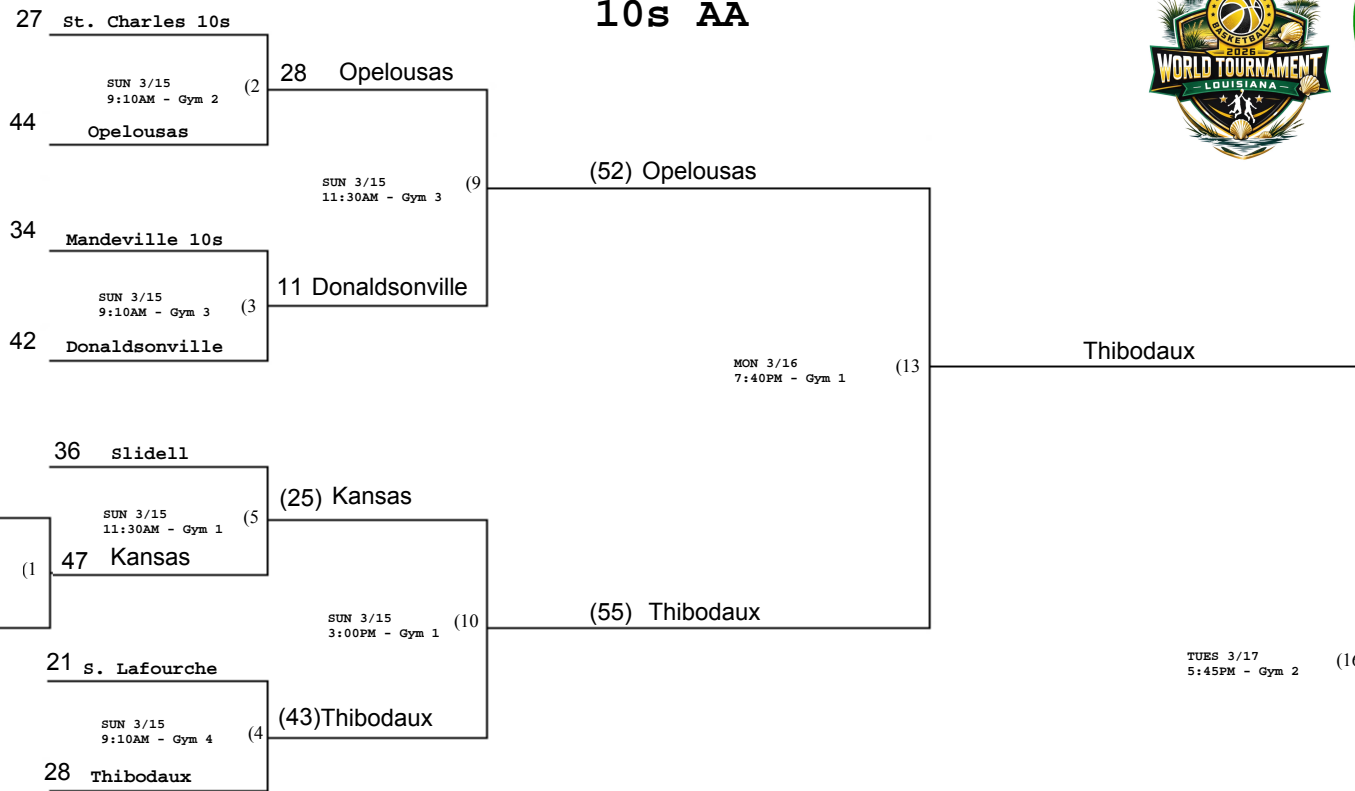

2026 Bidy World Tournament

Keep playing!

Winner's Bracket

10s A

Home team is the bottom rung.
Visiting team is the top rung.

Loser's Bracket

L18 If First Loss

2026 Bidy World Tournament

10s AA

Keep playing!

Home team is the bottom rung.
Visiting team is the top rung.

L16 If First Loss

2026 Biddy World Tournament

10s AAA

Home team is the bottom rung.
Visiting team is the top rung.

Loser's Bracket