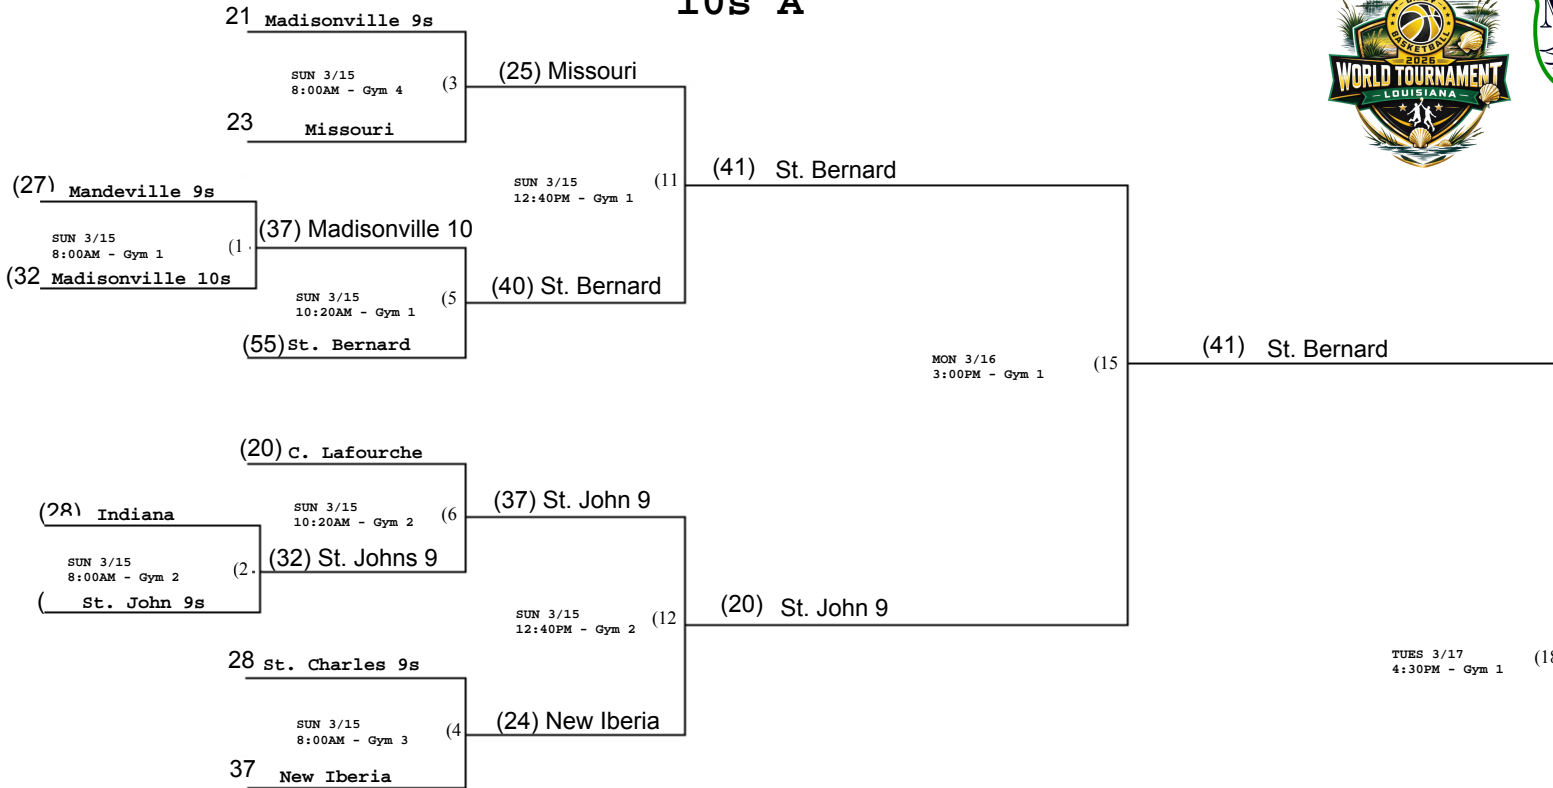

2026 Bidy World Tournament

Keep playing!

Winner's Bracket

10s A

Home team is the bottom rung.
Visiting team is the top rung.

Loser's Bracket

L18 If First Loss

2026 Bidy World Tournament

10s AA

Keep playing!

Home team is the bottom rung.
Visiting team is the top rung.

L16 If First Loss

2026 Biddy World Tournament

10s AAA

Home team is the bottom rung.
Visiting team is the top rung.

Loser's Bracket