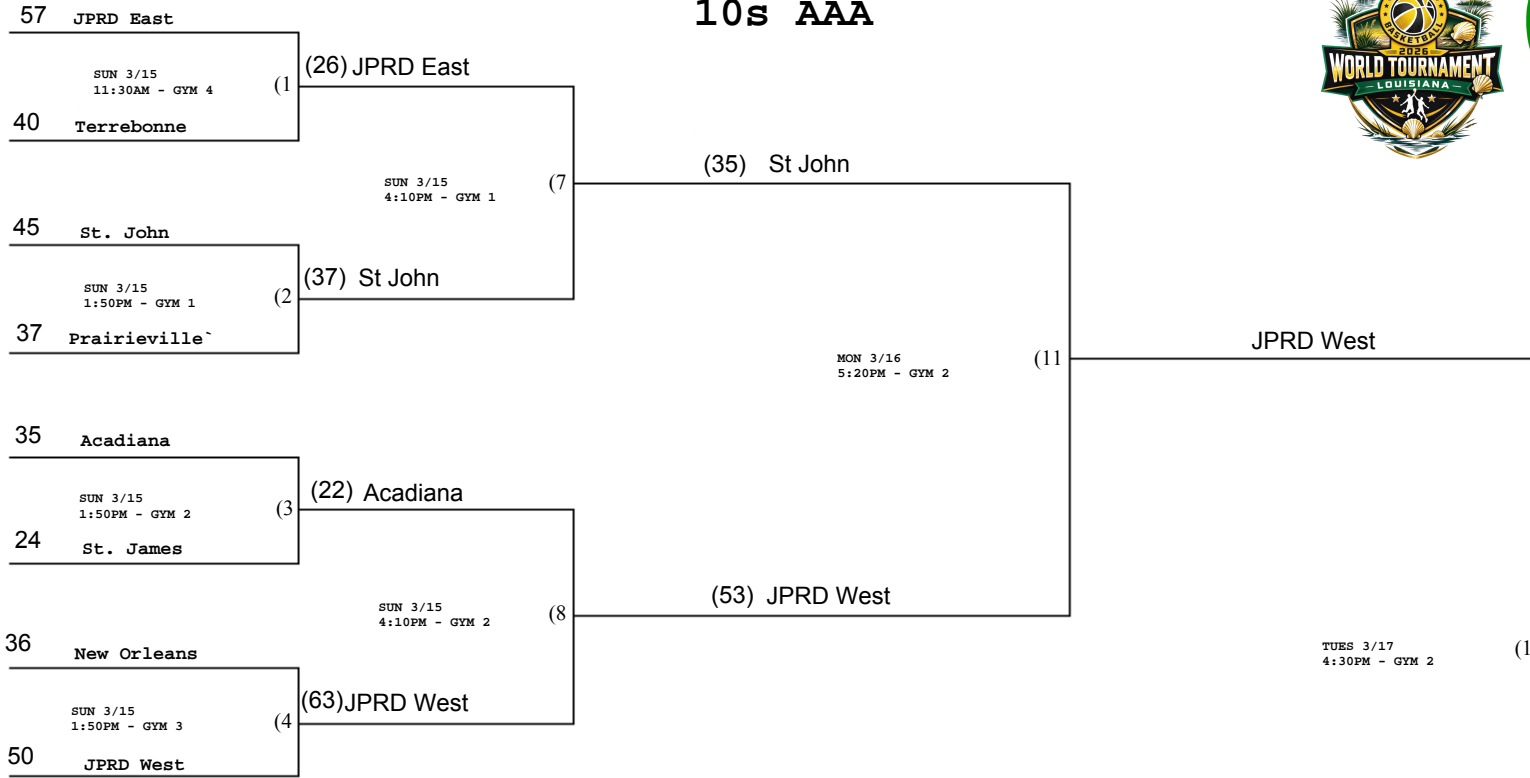

2026 Bidy World Tournament

Keep playing!

Winner's Bracket

10s A

Home team is the bottom rung.
Visiting team is the top rung.

Loser's Bracket

L18 If First Loss

2026 Bidy World Tournament

10s AA

Keep playing!

Home team is the bottom rung.
Visiting team is the top rung.

L16 If First Loss

2026 Biddy World Tournament

10s AAA

Home team is the bottom rung.
Visiting team is the top rung.

Loser's Bracket