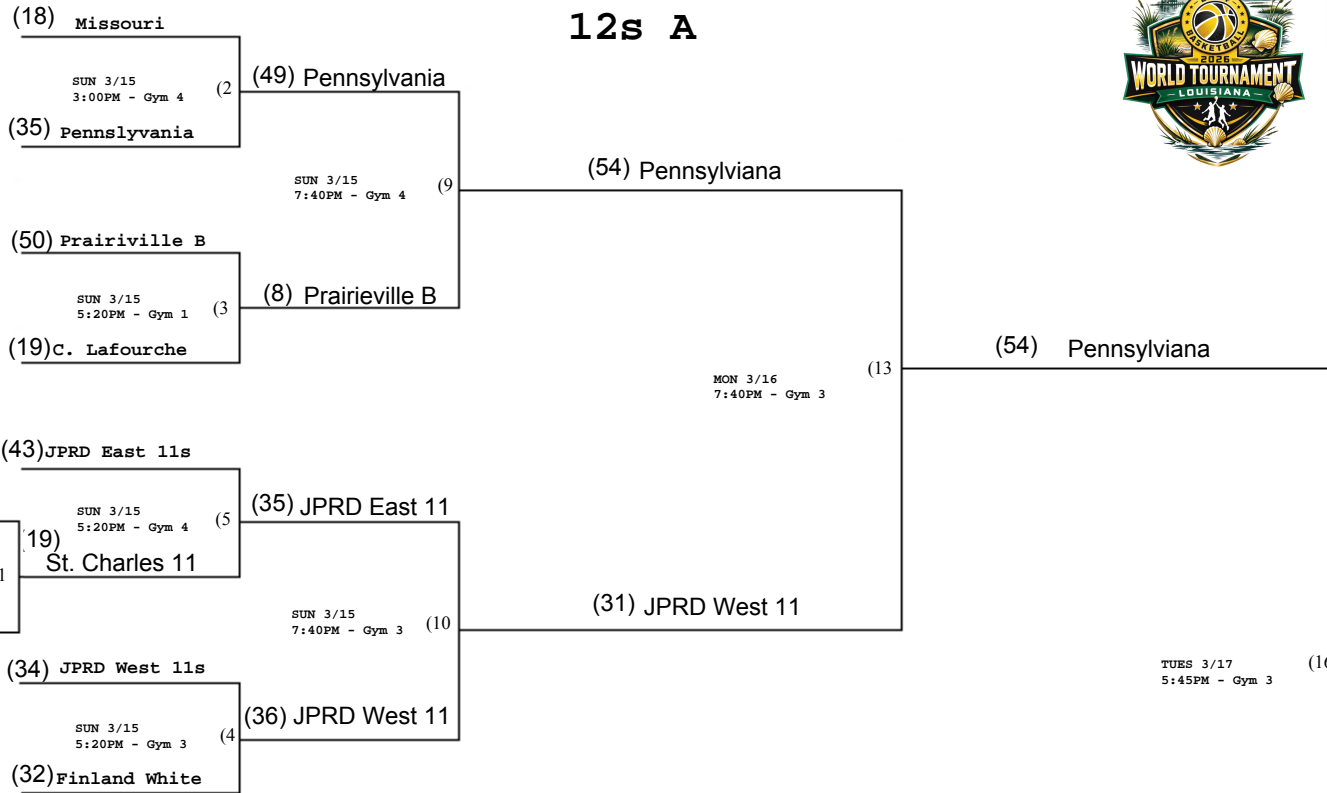

Winner's Bracket

# 2026 Bidy World Tournament

## 12s A

Home team is the bottom rung.  
Visiting team is the top rung.

**Pennsylvania  
(Champions)**

Loser's Bracket

L16 If First Loss

## Winner's Bracket