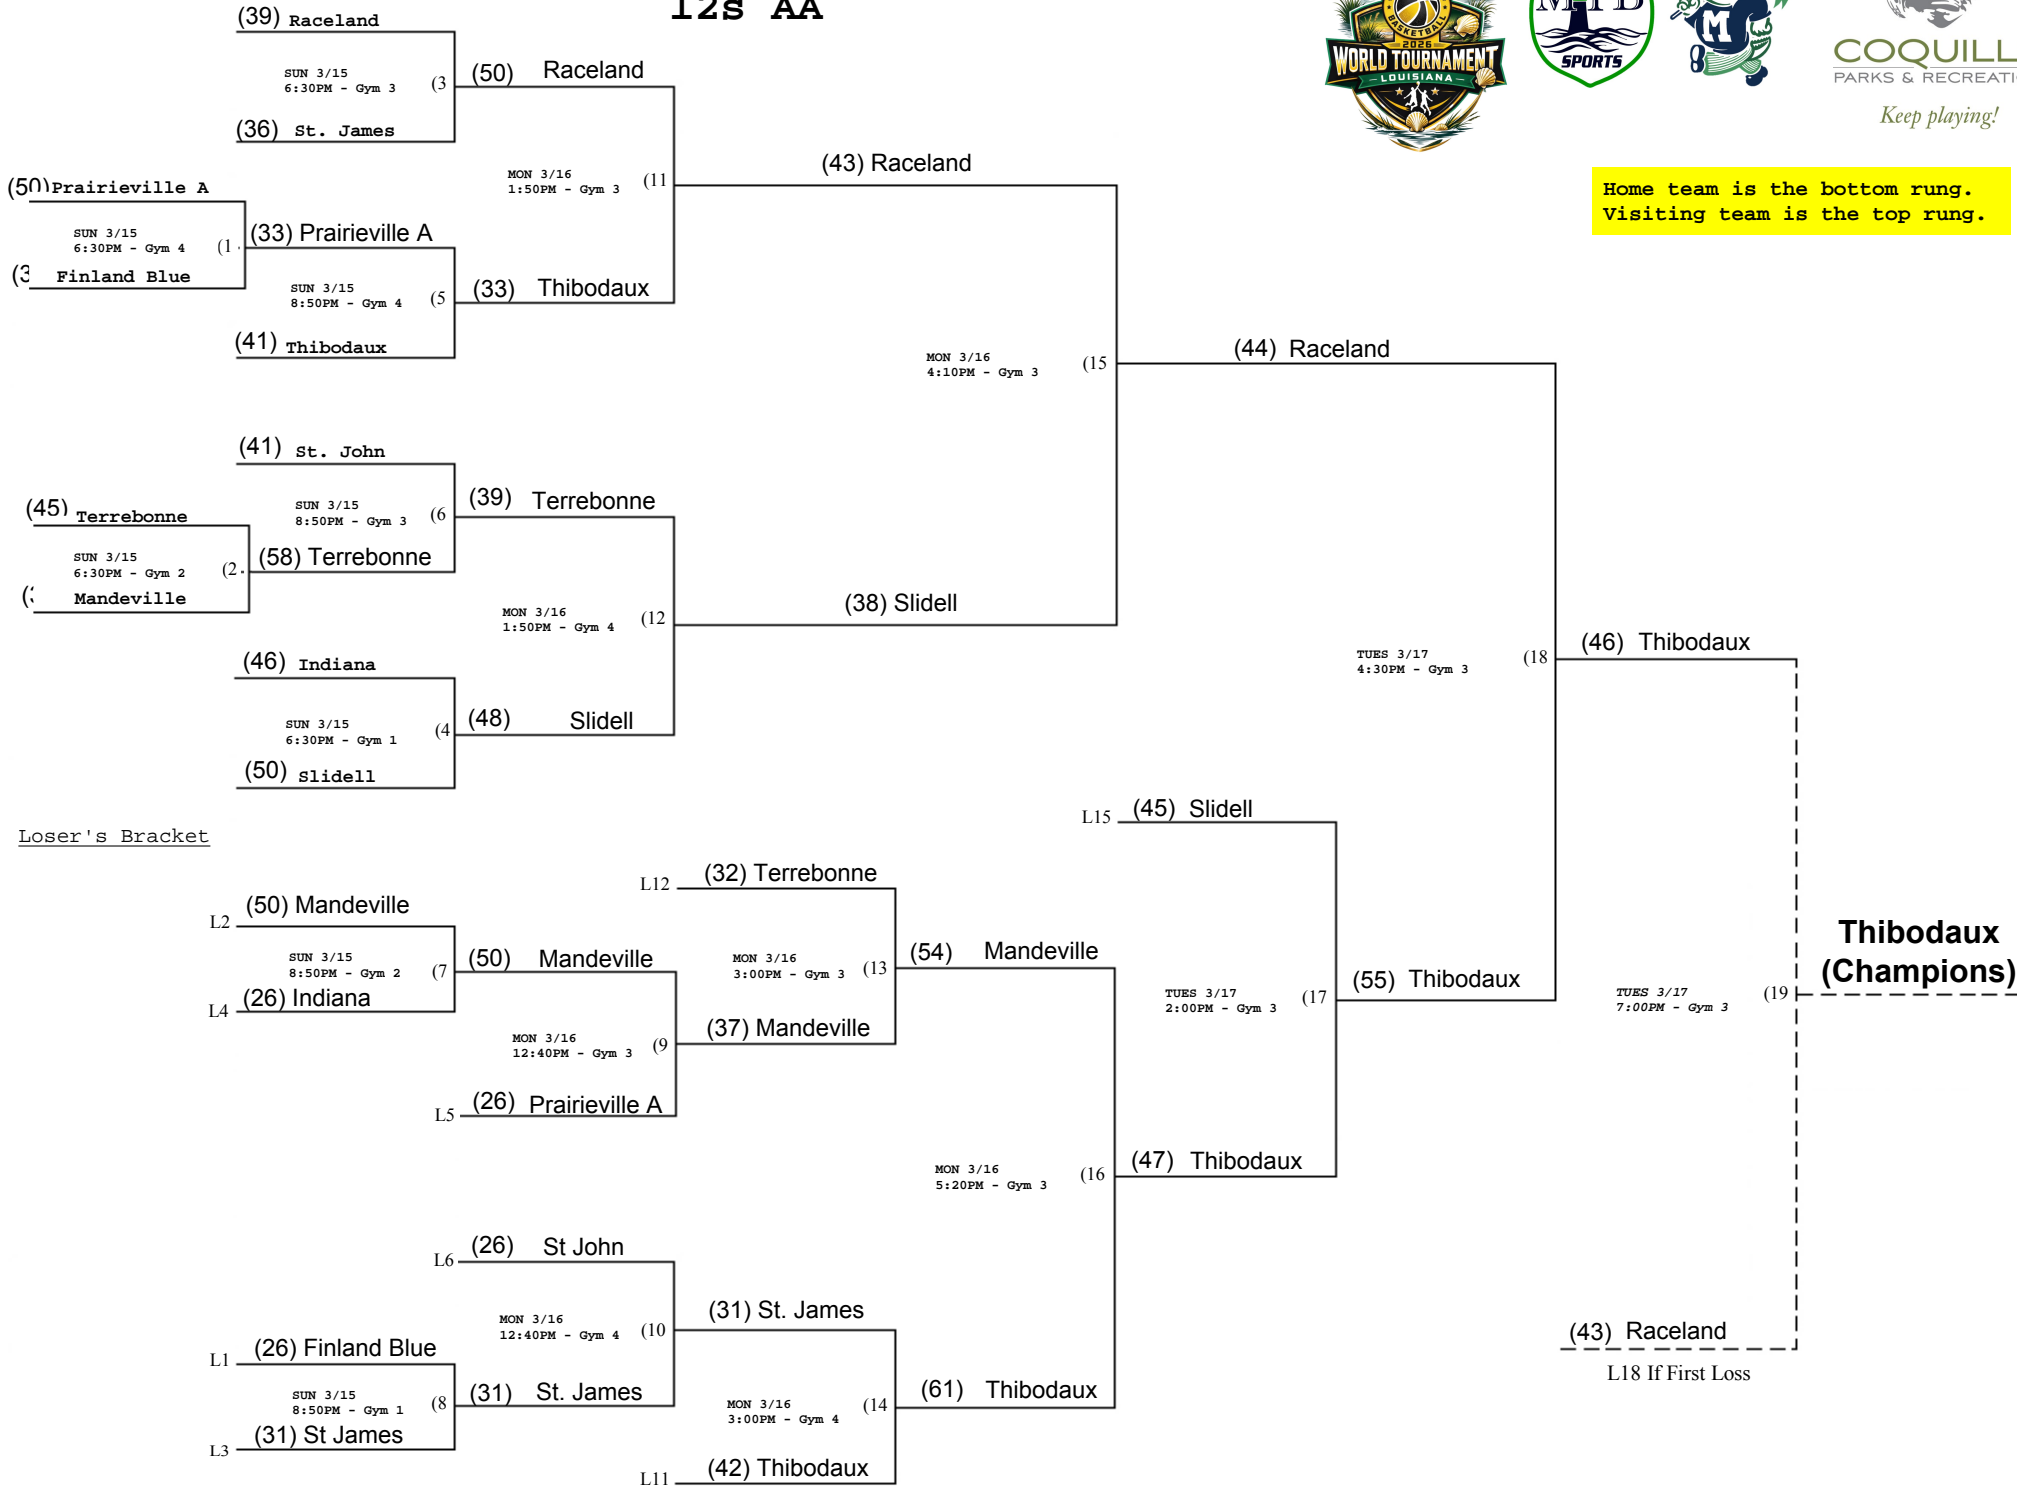

2026 Bidy World Tournament

Keep playing!

Winner's Bracket

12s AA

Loser's Bracket