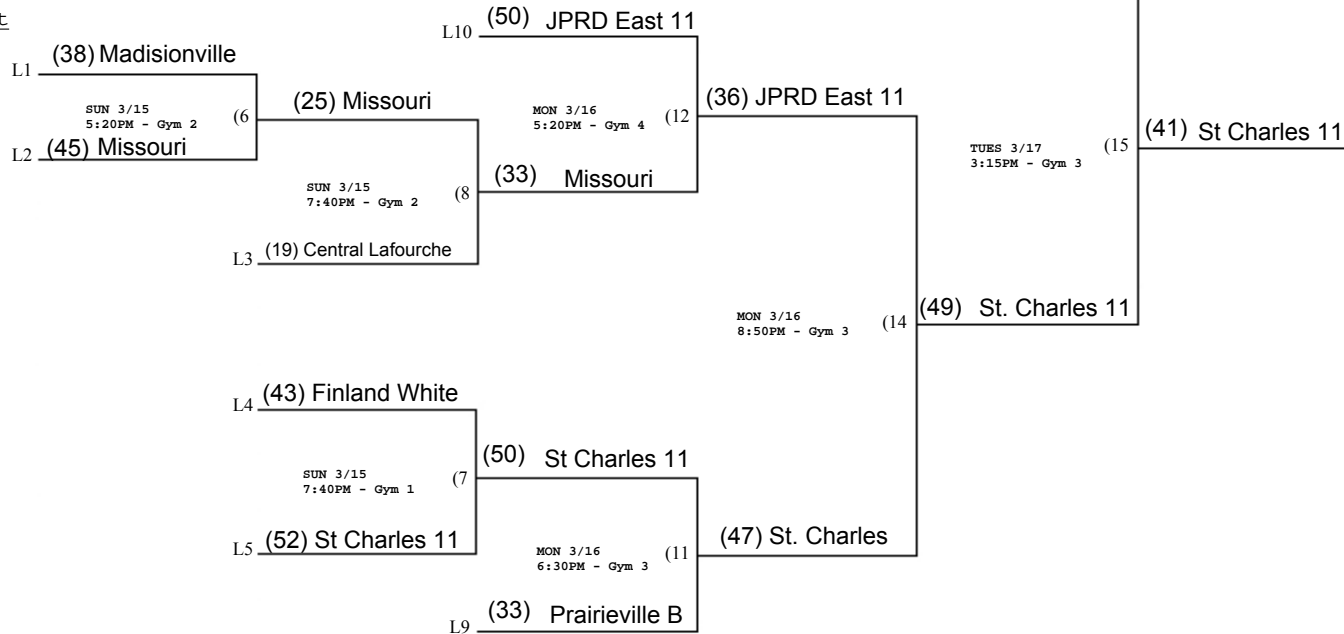

# 2026 Bidy World Tournament

## 12s A

Home team is the bottom rung.  
Visiting team is the top rung.

**Pennsylvania  
(Champions)**

Loser's Bracket

L16 If First Loss

## Winner's Bracket