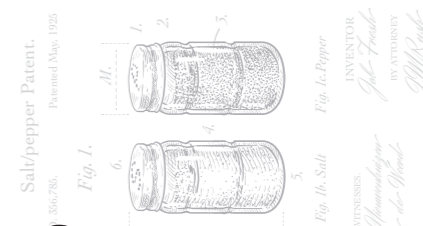

## NJOY SHARED DINING

**SOHO**  
DRINK / EAT / SLEEP / NJOY

VOLG SOHO OP

Beer glass Patent. NO. 161,712. Patented Jan 23, 1951.

Cork extractor. Patented Oct. 29, 1928. NO. 1,755,026.

Salt/pepper Patent. Patented May, 1925. NO. 256,786.