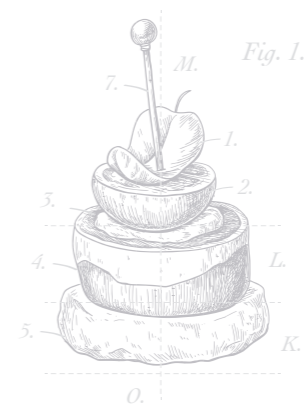

## GASTROBAR SOHO DRINKS & BITES

Champagne bottle Patent. Patented Aug. 22, 1933. NO. 468,542.

## Brewing beer and Ale.

NO. 135, 245. Patented Jan. 28, 1873.

INVENTOR

Cork extractor. Patented Oct. 29, 1928. NO. 1,755,026.