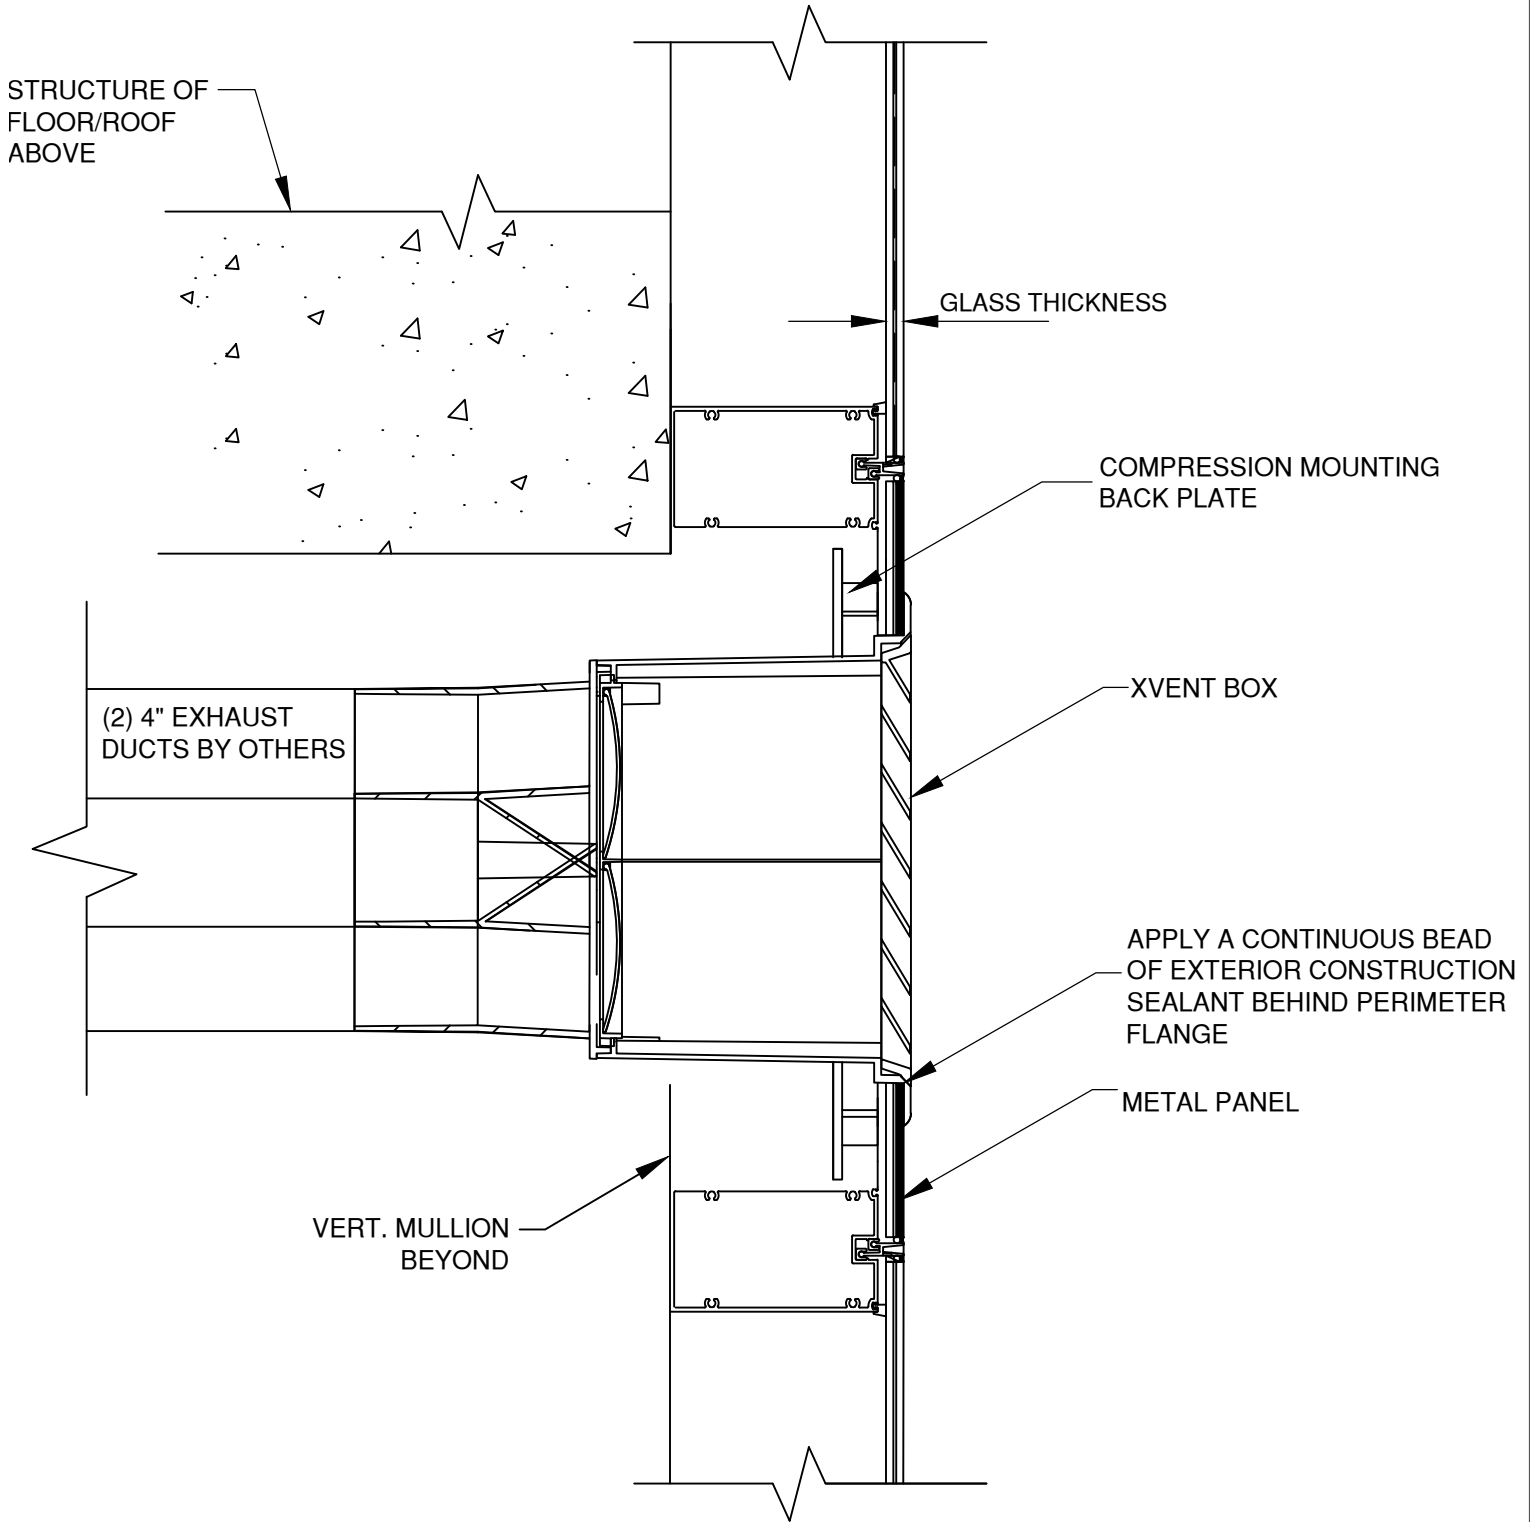

METAL PANEL-TRANSOM PENETRATION

MODEL: MDEB-44-FC SERIES

WALL PENETRATION DETAIL

NOTE: Product improvement is a continuing endeavor. Therefore, materials, appearance, and specifications are subject to change without notice.