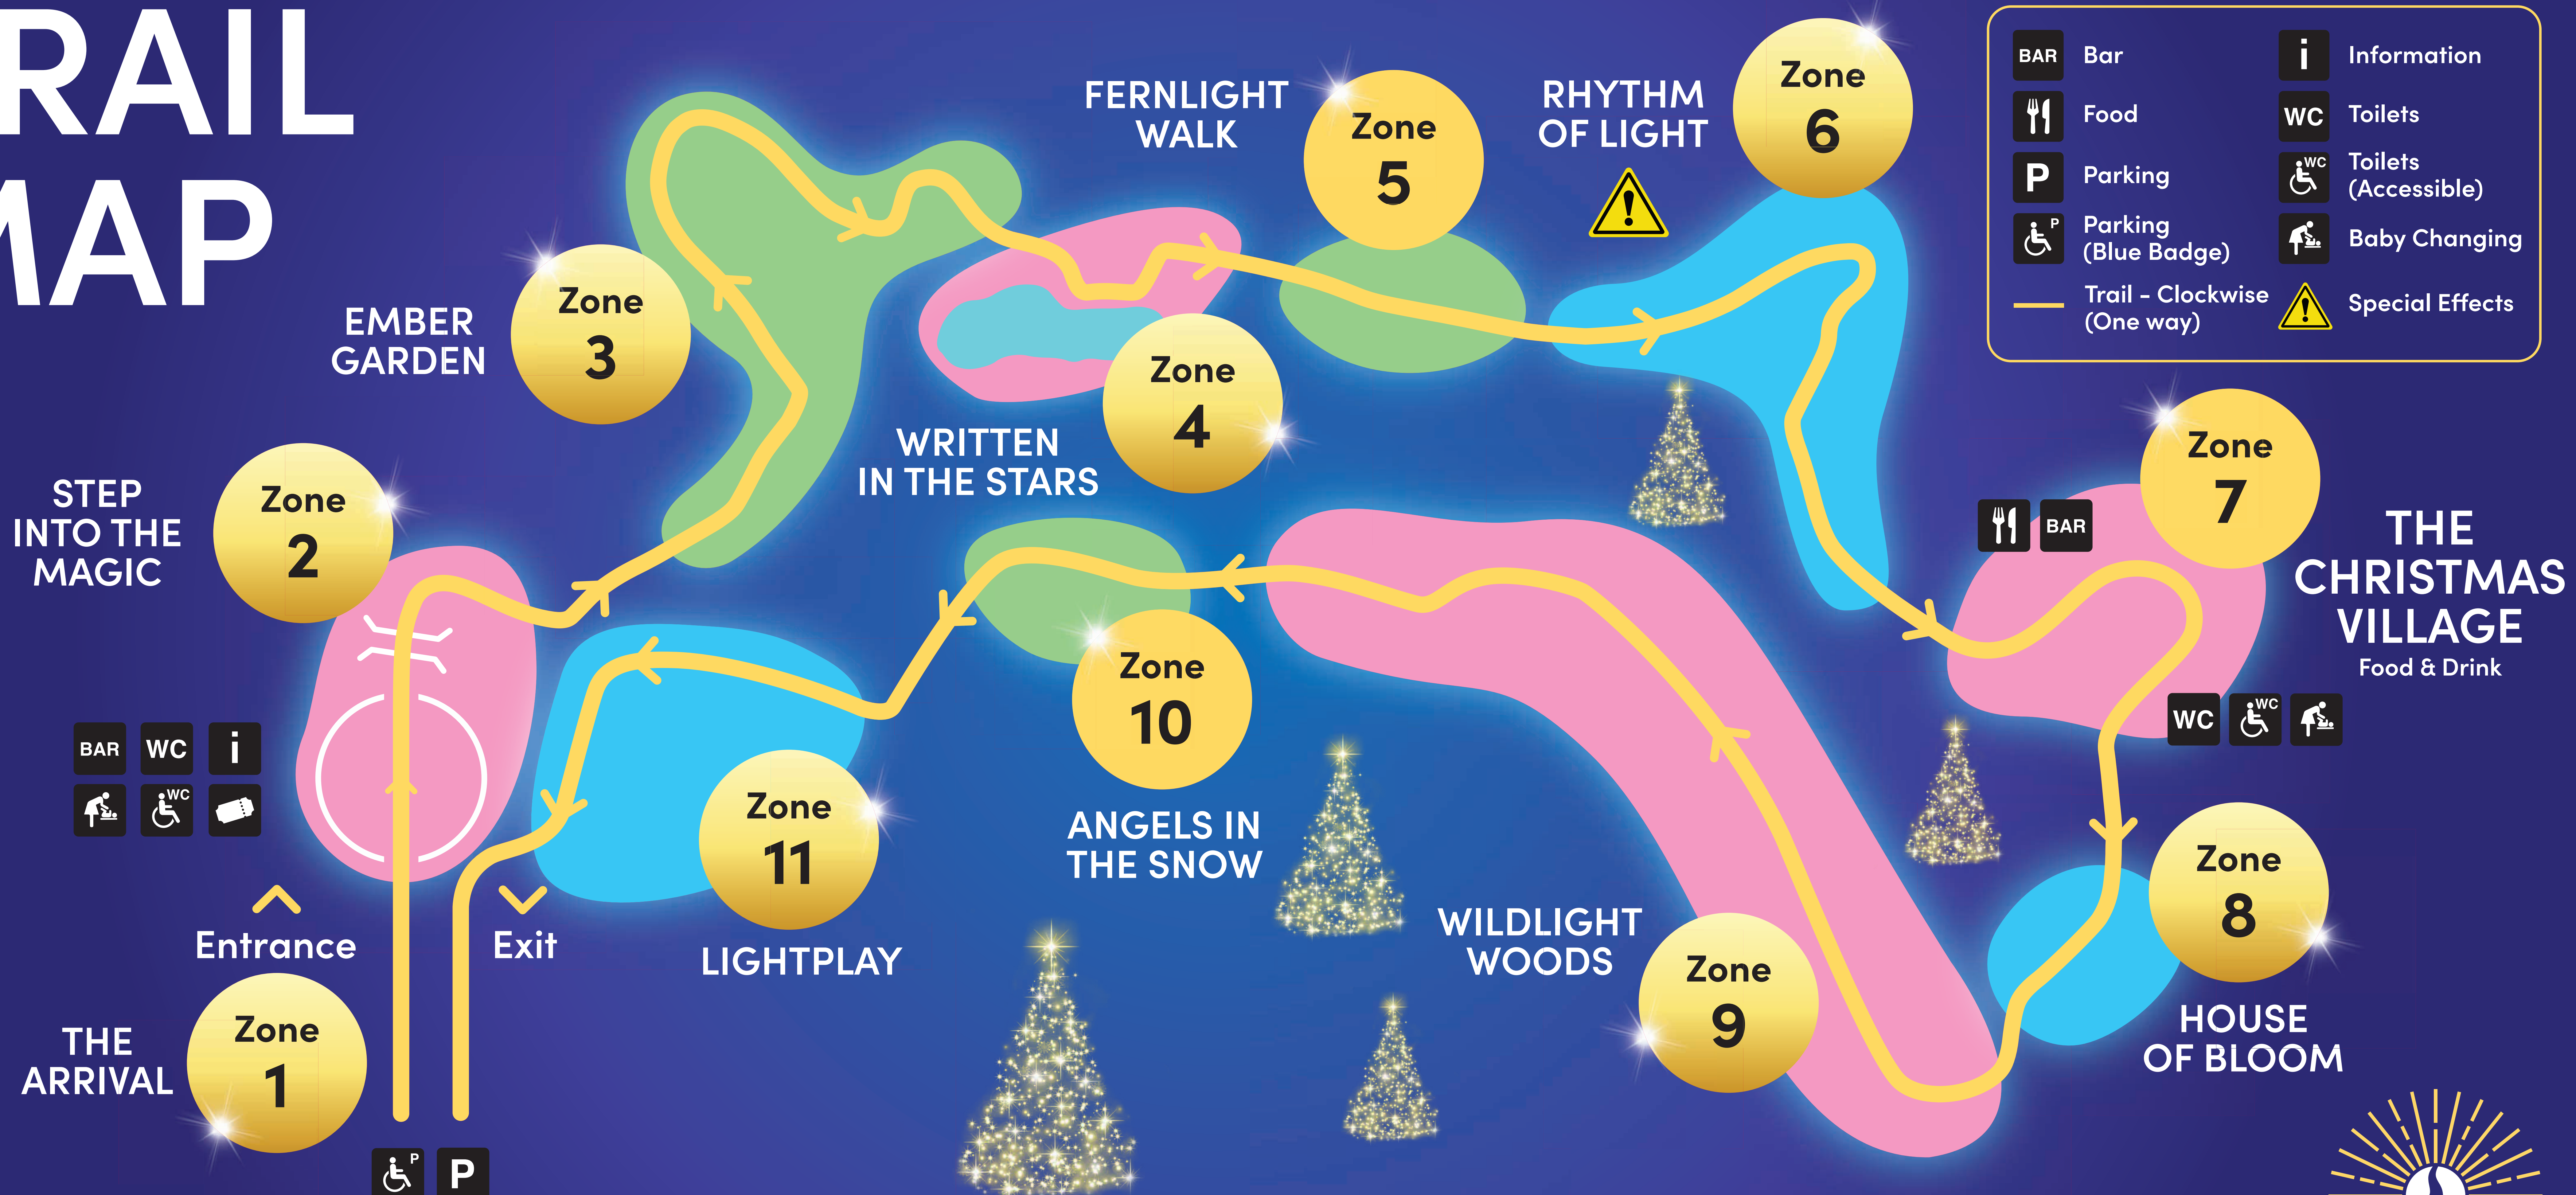

TRAIL MAP

BAR	Bar	i	Information
🍴	Food	WC	Toilets
P	Parking	WC	Toilets (Accessible)
♿	Parking (Blue Badge)	👶	Baby Changing
→	Trail - Clockwise (One way)	⚠️	Special Effects

- BAR**
- WC**
- i**
- 🍴**
- ♿**
- 👶**

Entrance

Exit

- ♿**
- P**

All parking within a short walk
(See Parking Map)