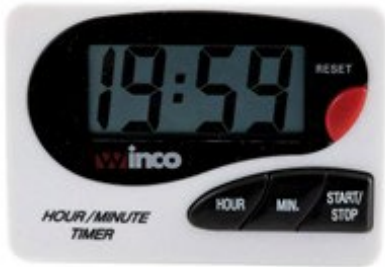

COFFEE TOOLS

Coffee Equipment Overview.xlsx

JOE & THE JUICE - COFFEE EQ LIST U.S

#	UNIT QTY / STORE (IDEAL NEEDED)	PACK SIZE (UNIT QTY)	UNIT	MANUFACTURER	MODEL	DESCRIPTION	Starter Pack or Replenishment	COMMENTS
26	3	1	ea	Winco	TIM-85D	Coffee Timer	Both	New stores = Comes with Equipment Legacy stores = Available to order
27	2	1	ea	Rhino Coffee Gear	RHGB	Espresso Machine Cleaning Brush	Both	New stores = Comes with Equipment Legacy stores = Available to order
28	4	1	ea			Espresso Measuring cups	Both	New stores = Comes with Equipment Legacy stores = Available to order
29	6	12	ea			Cortado glasses	Both	New stores = Comes with Equipment Legacy stores = Available to order
30	4	1	ea			Matcha Measuring Cup	Both	New stores = Comes with Equipment Legacy stores = Available to order