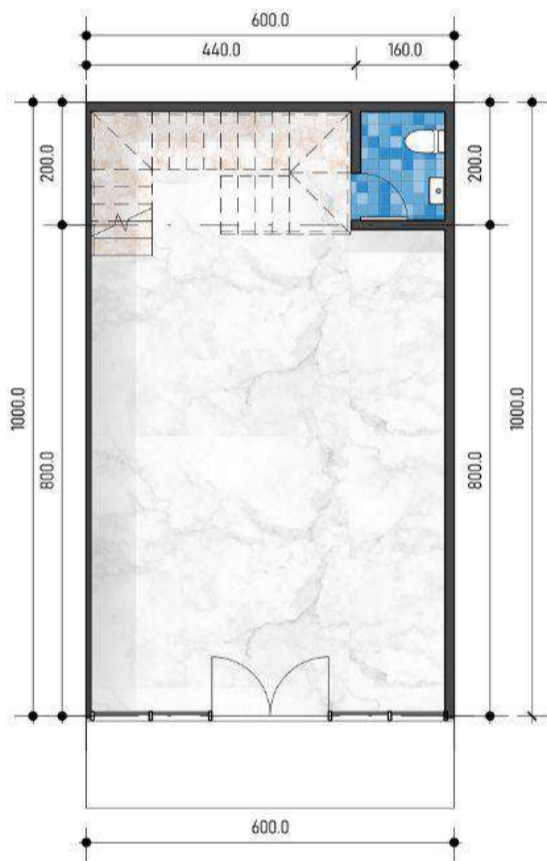

- NEW CLUSTER ALAMANDA -

DENAH

LB. 90M² | LT. 72M²

LANTAI 1

LANTAI 2

ROOFTOP

SCAN FOR
DIRECT LOCATION
SAMERA DJOHOR

SAMERA GROUP

COMMERCIAL AREA
- TERAS SAMERA -

DENAH

LB. 150M² | LT. 60M²

LANTAI 1

LANTAI 2

ROOFTOP

SCAN FOR
DIRECT LOCATION
SAMERA DJOHOR

SAMERA GROUP