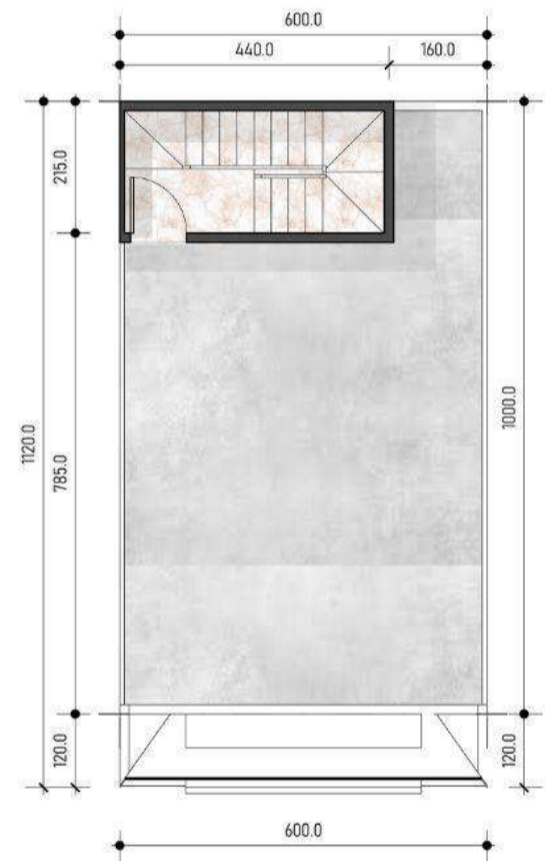

COMMERCIAL AREA
- TERAS SAMERA -

DENAH

LB. 150M² | LT. 60M²

LANTAI 1

LANTAI 2

ROOFTOP

SCAN FOR
DIRECT LOCATION
SAMERA DJOHOR

SAMERA GROUP