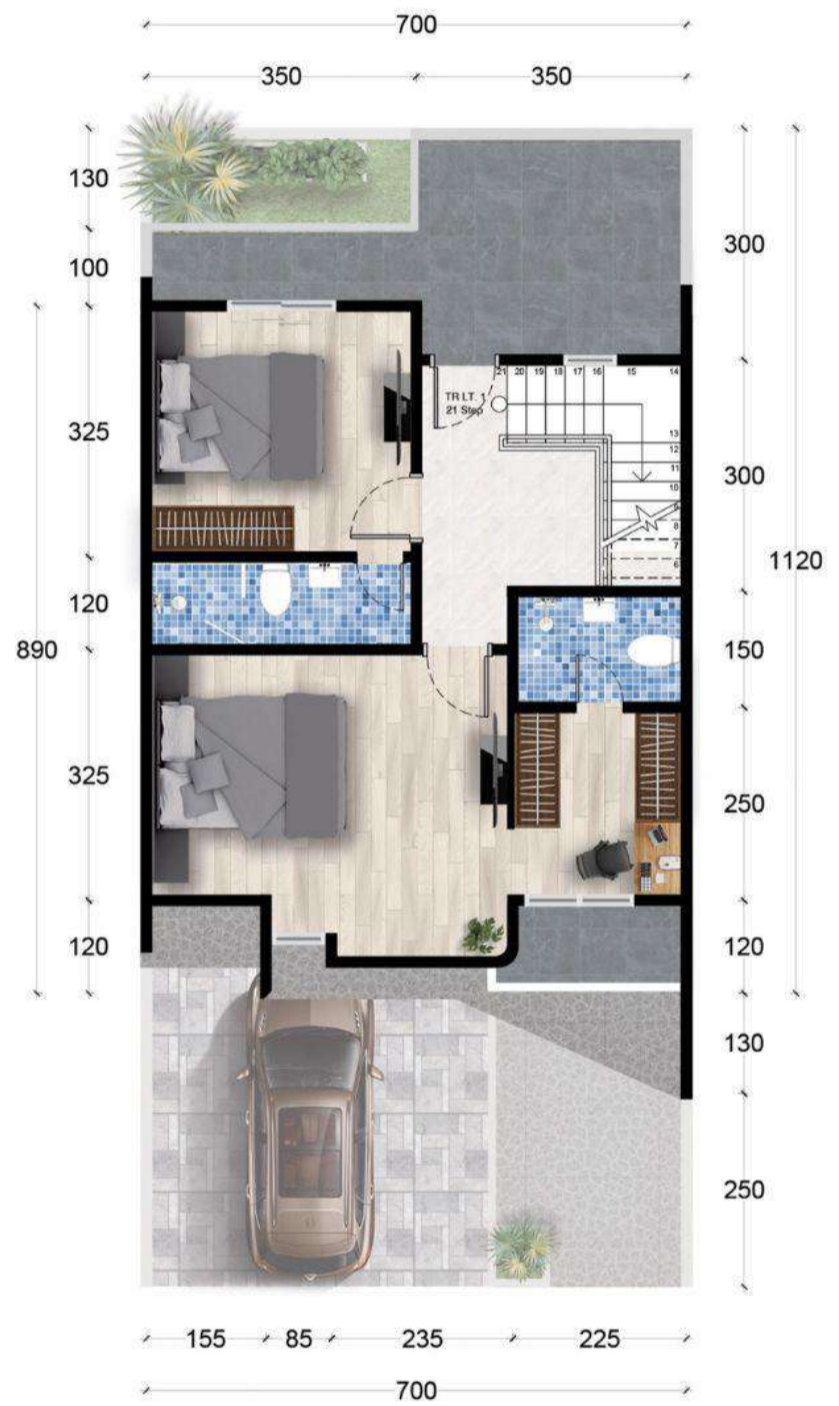

1

3

3

LIVING ROOM

D I N I N G R O O M

MASTER BEDROOM

BEDROOM

B E D R O O M

DENAH

LB. 165M² | LT. 119M²

LANTAI 1

LANTAI 2

1

3

3

DENAH

LB. 145M² | LT. 105M²

LANTAI 1

LANTAI 2

1

3

3

SCAN FOR
DIRECT LOCATION
SAMERA DJOHOR

SAMERA GROUP

- NEW CLUSTER ALAMANDA -

DENAH

LB. 90M² | LT. 72M²

LANTAI 1

LANTAI 2

ROOFTOP

SCAN FOR
DIRECT LOCATION
SAMERA DJOHOR

SAMERA GROUP