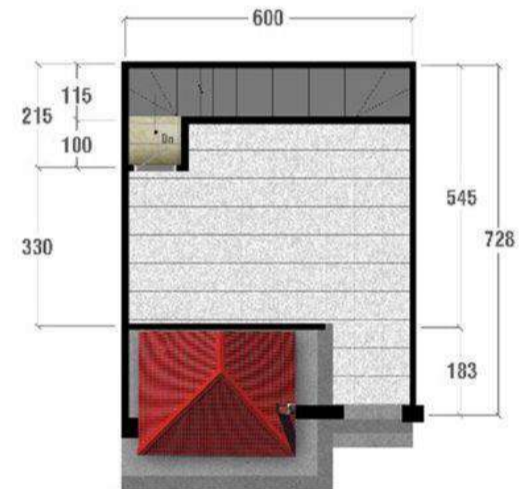

- NEW CLUSTER ALAMANDA -

DENAH

LB. 90M² | LT. 72M²

LANTAI 1

LANTAI 2

ROOFTOP

SCAN FOR
DIRECT LOCATION
SAMERA DJOHOR

SAMERA GROUP