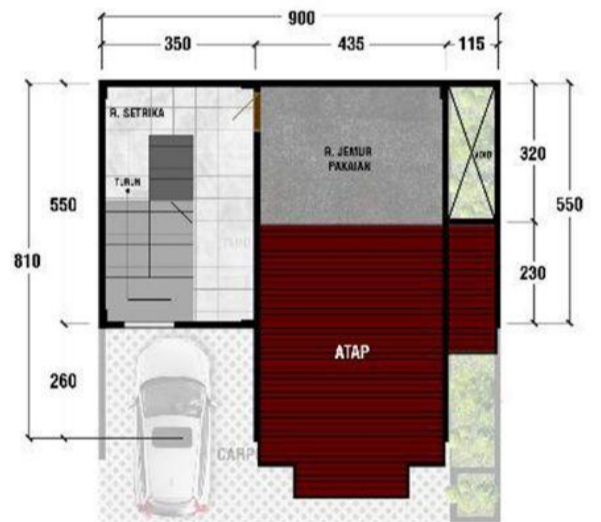

A NEW CONCEPT OF METROPOLITAN LIVING

A NEW CONCEPT OF METROPOLITAN LIVING

A NEW CONCEPT OF METROPOLITAN LIVING

DENAH TIPE 155

LANTAI 1

LANTAI 2

LANTAI 3

LB. 155 M² | LT. 91 M²

1

2

3

DENAH TIPE 135+

LANTAI 1

LANTAI 2

LANTAI 3

LB. 135 M² | LT. 90 M²

1

2

3

DENAH TIPE 115

LANTAI 1

LANTAI 2

LANTAI 3

LB. 115 M² | LT. 70 M²

1

2

2

DENAH TIPE 100

LANTAI 1

LANTAI 2

LANTAI 3

LB. 100 M² | LT. 60 M²