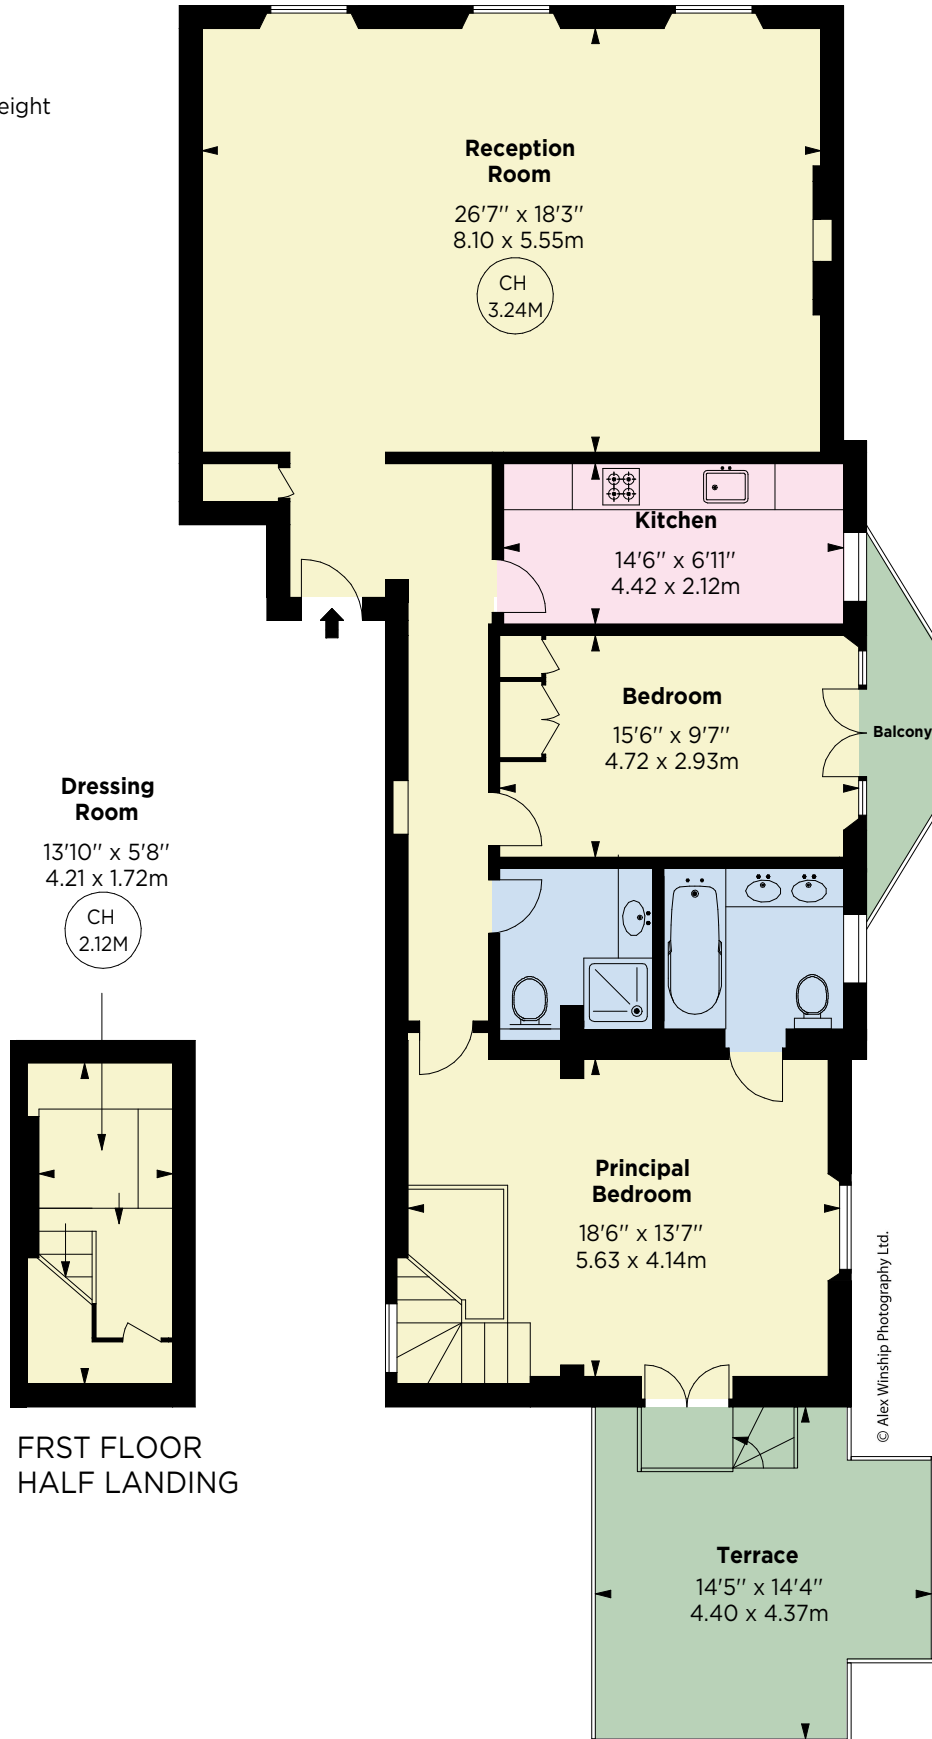

# Eaton Place, SW1

APPROX. GROSS INTERNAL AREA \*  
1364 Sq Ft - 126.81 Sq M

This floorplan is for GUIDANCE ONLY and NOT FOR VALUATION purposes.

Key :  
CH - Ceiling Height

FRST FLOOR  
HALF LANDING

© Alex Winship Photography Ltd.

SECOND FLOOR