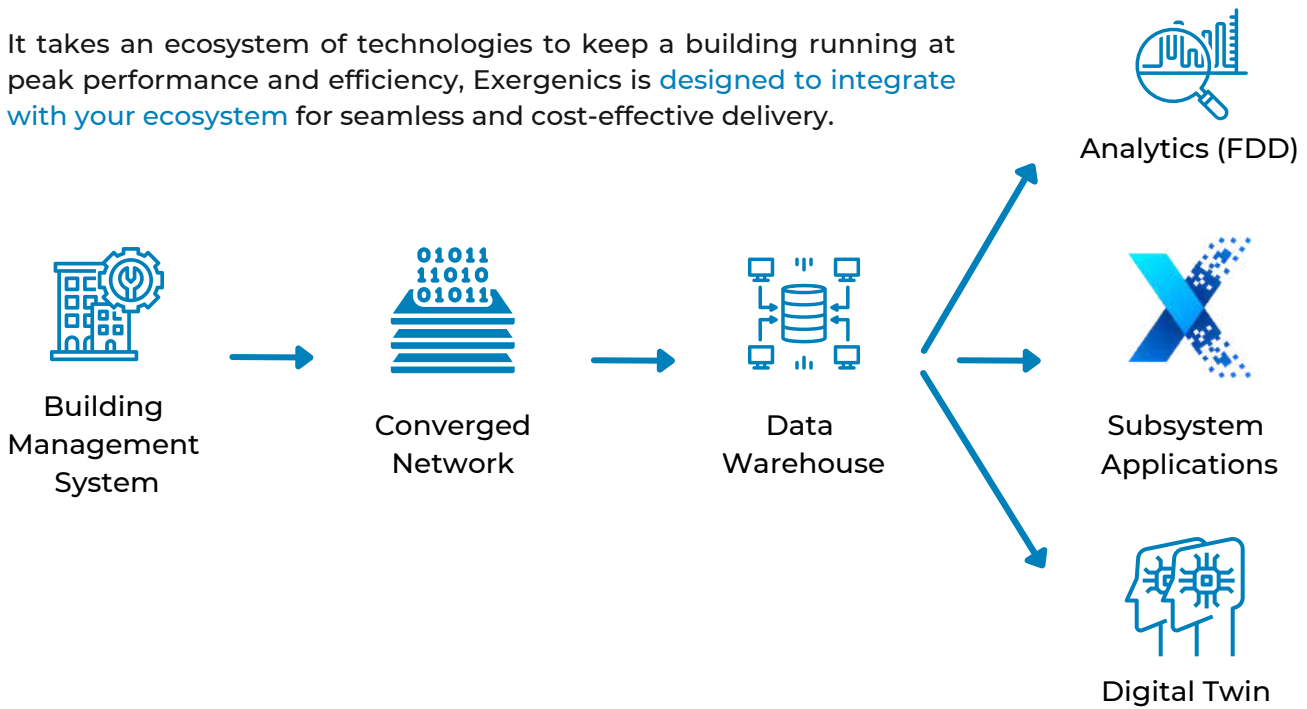

Automate verification of strategy deployment, while **automatically measuring & verifying** energy savings.

### Transparency

**Project energy savings, cost, and environmental impact** before commissioning on your existing BMS where staging remains visible to facilities managers.

Deep-dive into the chilled water plant and **benchmark performance** at an equipment, system, and contractor level across your portfolio.

# Designed for Collaboration with the Smart Building Ecosystem

It takes an ecosystem of technologies to keep a building running at peak performance and efficiency, Exergenics is **designed to integrate with your ecosystem** for seamless and cost-effective delivery.