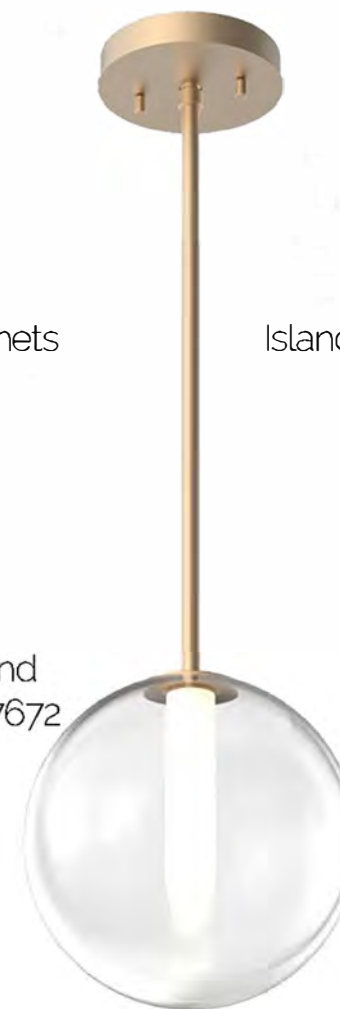

KITCHEN

Semi-flush ceiling light

Hardwood

Faucet and pot filler

7" baseboard

3 1/2" casing

Tile backsplash

Shaker style doors

Hardwood

Faucet and pot filler

7" baseboard

3 1/2" casing

Walls

Cabinets

Island pendants

Shaker style doors

Tile backsplash

Island SW 7672

Stainless steel double sink

Quartz countertop

KITCHEN

Semi-flush ceiling light

Hardwood

Faucet and pot filler