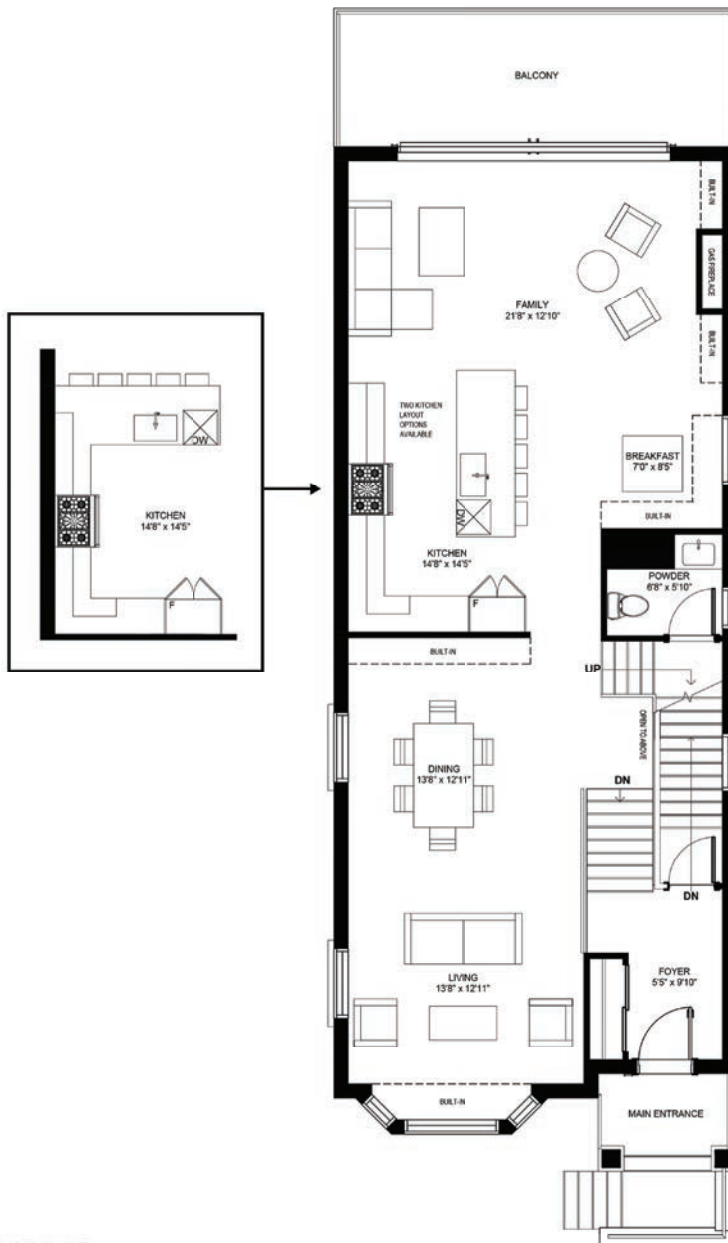

FLOORPLANS

MAIN FLOOR

TOTAL SQ FT: 1294 SQ FT
NOTE: --- ADDITIONAL ITEM, BUILT-IN