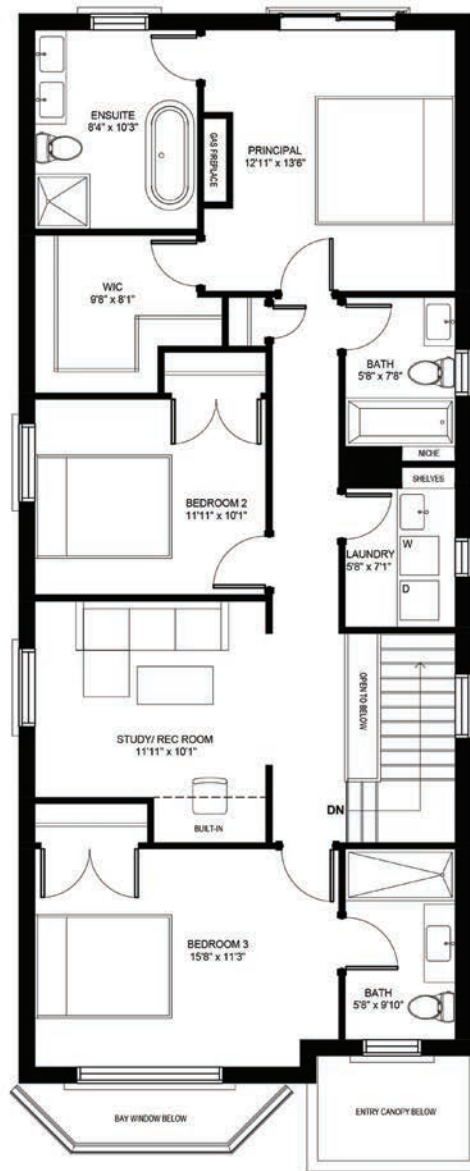

# FLOORPLANS

## 3-BEDROOM

TOTAL SQ FT: 1275 SQ FT

NOTE: - - - - ADDITIONAL ITEM, BUILT-IN