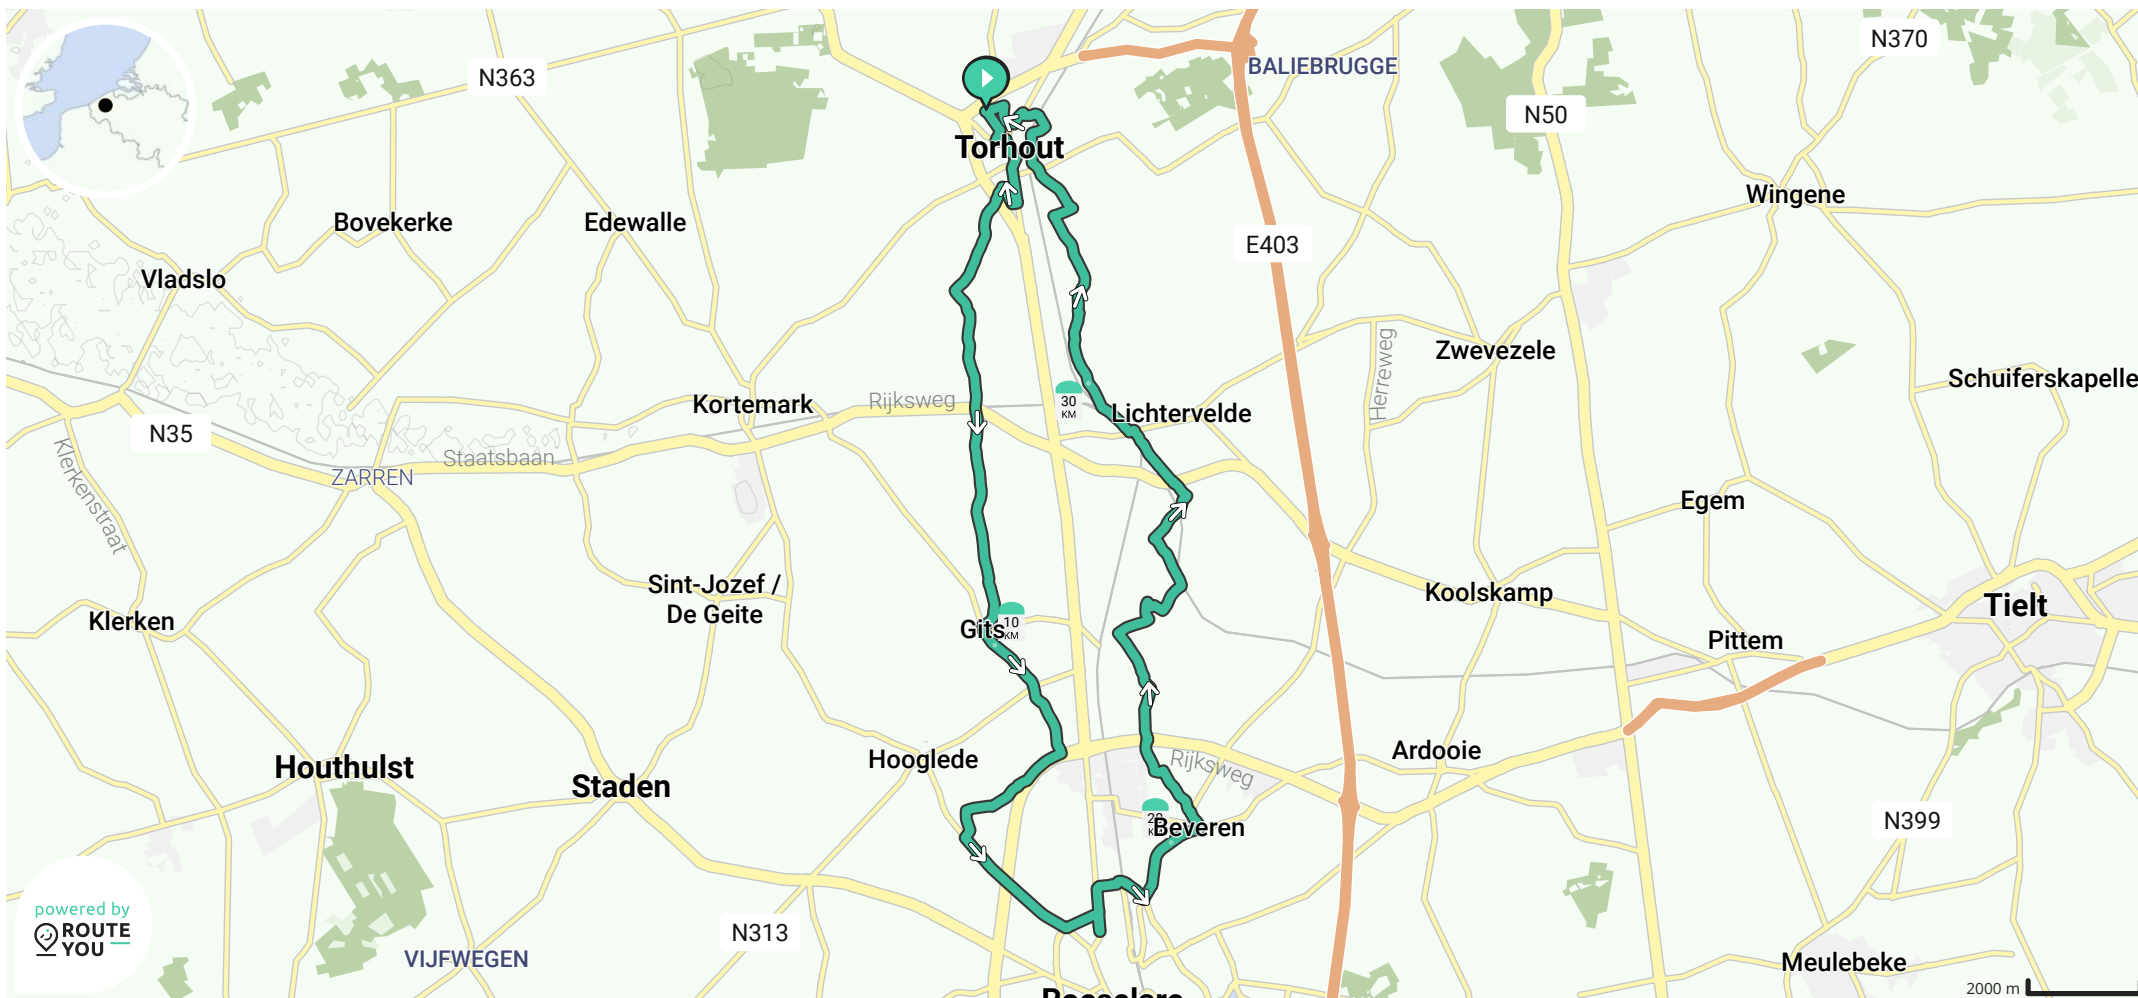

Delta Classic Noord 2026

By herrvoss

VIEW ON MOBILE

↔ Length: 36.3 km

↗ Ascent: 134 m

|||| difficulty level: 5/10

powered by ROUTE YOU