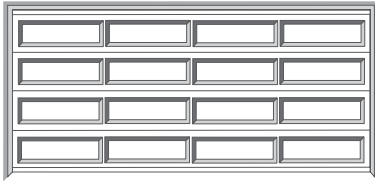

GARAGE DOOR
Ranch
Standard Colour Range