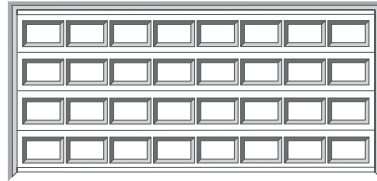

GARAGE DOOR
Heritage
Standard Colour Range