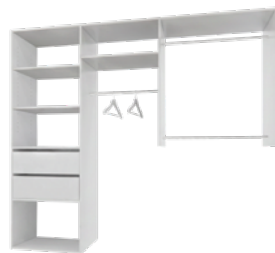

CORNICE
Cove 90mm
Painted

CORNICE
Cairo 3 Step 90mm
Painted

CORNICE
Sydney 90mm
Painted

CORNICE
New York 90mm
Painted

WARDROBE FITOUT
Type D
As per plan/spec

WARDROBE FITOUT
Type E
As per plan/spec

WARDROBE FITOUT
Type F
As per plan/spec