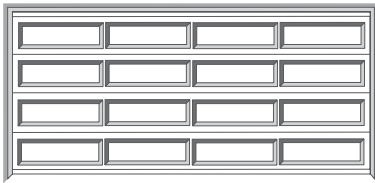

GARAGE DOOR
Ranch
Standard Colour Range