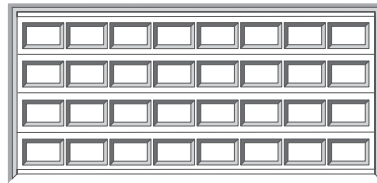

GARAGE DOOR
Heritage
Standard Colour Range