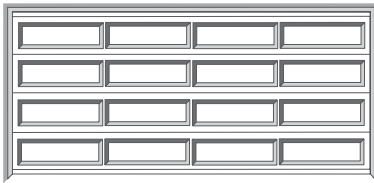

GARAGE DOOR
Ranch
Standard Colour Range