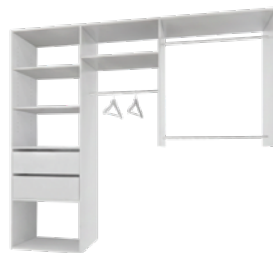

CORNICE
Cove 90mm
Painted

CORNICE
Cairo 3 Step 90mm
Painted

CORNICE
Sydney 90mm
Painted

CORNICE
New York 90mm
Painted

WARDROBE FITOUT
Type C
As per plan/spec

WARDROBE FITOUT
Type E
As per plan/spec

WARDROBE FITOUT
Type F
As per plan/spec