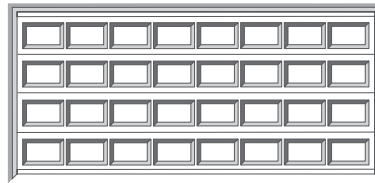

GARAGE DOOR
Heritage
Standard Colour Range