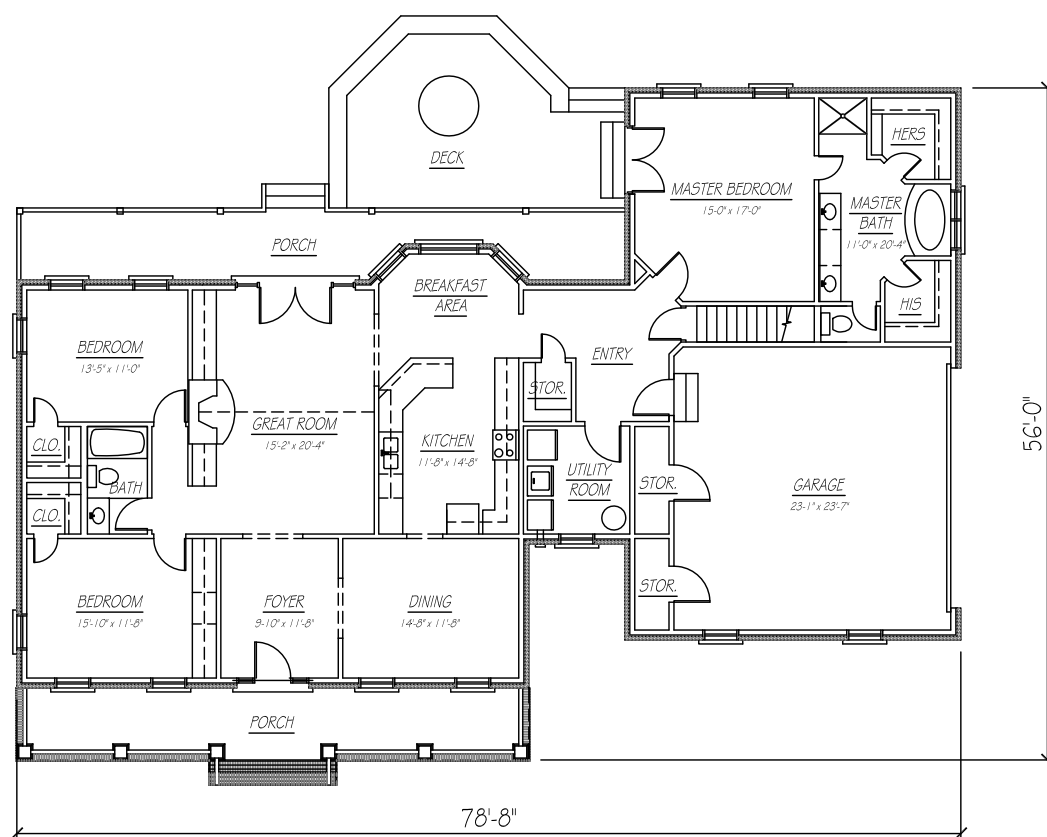

C-002-32-S1

2,203 SQ. FT.

FRONT ELEVATION

Features:

- 2,203 total square feet of living area
- 3 bedrooms, 2 baths
- Master suite with his and her closets, Jacuzzi tub and two lavatories
- Large formal dining room and foyer
- Large front and rear porch with optional deck and hot tub
- Optional bonus room upstairs