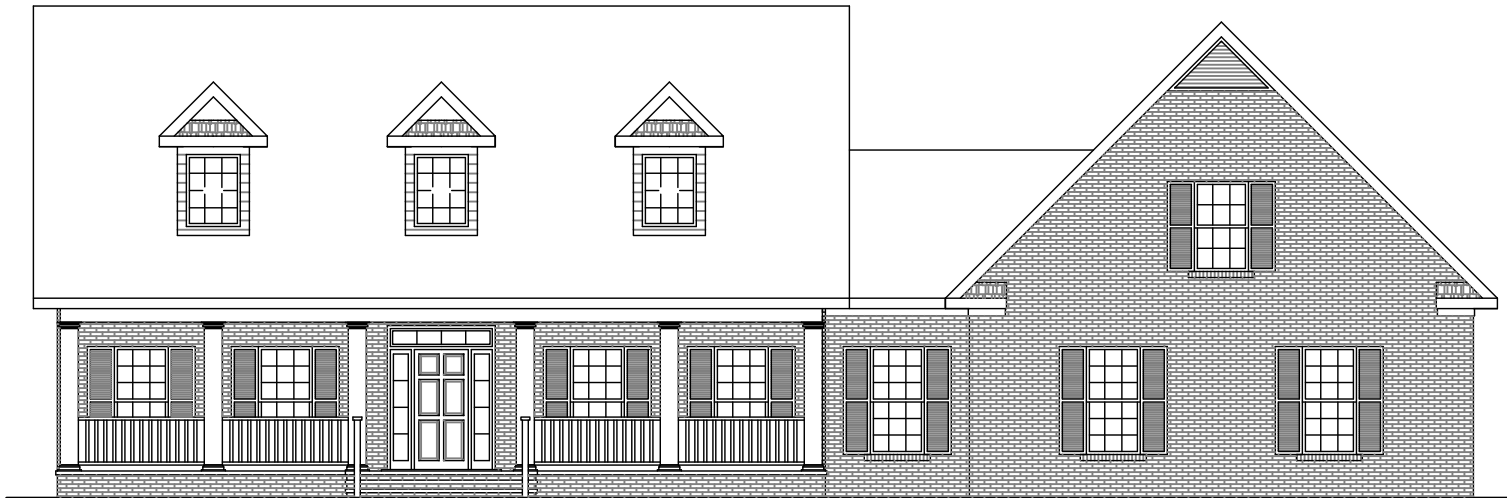

C-002-32-S1

2,203 SQ. FT.

FRONT ELEVATION

Features:

- 2,203 total square feet of living area
- 3 bedrooms, 2 baths
- Master suite with his and her closets, Jacuzzi tub and two lavatories
- Large formal dining room and foyer
- Large front and rear porch with optional deck and hot tub
- Optional bonus room upstairs