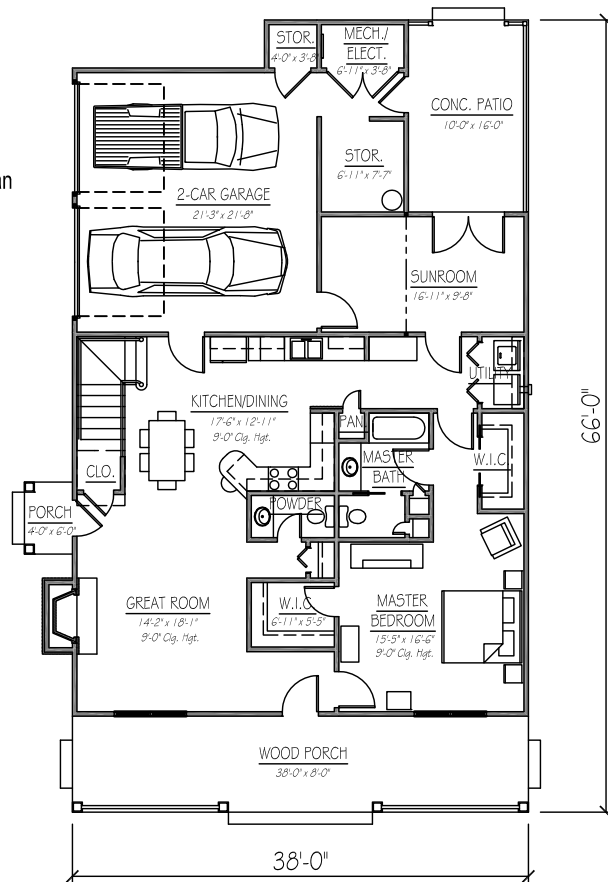

B-001-22.5-C1.5

1,804 SQ. FT.

FRONT ELEVATION

UPPER LEVEL

Features:

- 1,804 total square feet of living area
- 2 bedrooms, and 2 1/2 baths
- Simple Country Living with Open Floor Plan
- Tons of Storage
- Sunroom
- Large Bonus Room
- 2-car Garage

MAIN LEVEL

KING HOME DESIGNS

865.621.7519

WWW.KINGHOMEDESIGNS.COM