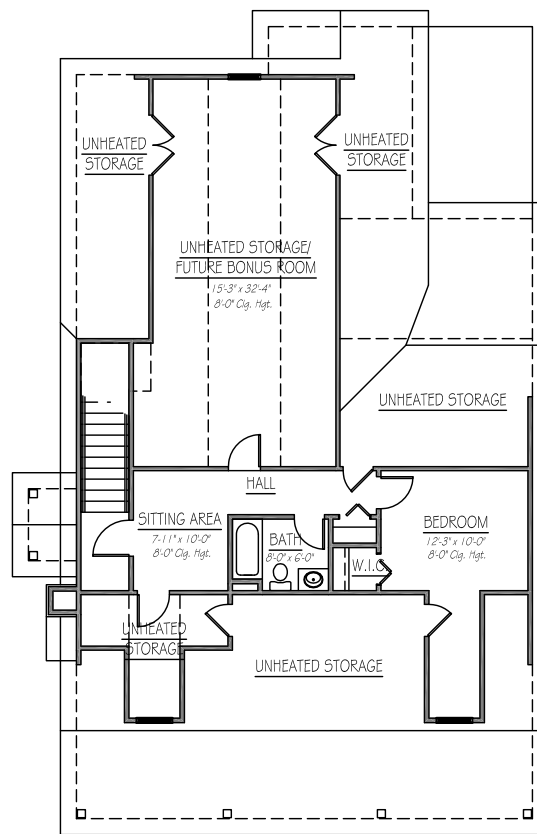

B-001-22.5-C1.5

1,804 SQ. FT.

FRONT ELEVATION

UPPER LEVEL

Features:

- 1,804 total square feet of living area
- 2 bedrooms, and 2 1/2 baths
- Simple Country Living with Open Floor Plan
- Tons of Storage
- Sunroom
- Large Bonus Room
- 2-car Garage