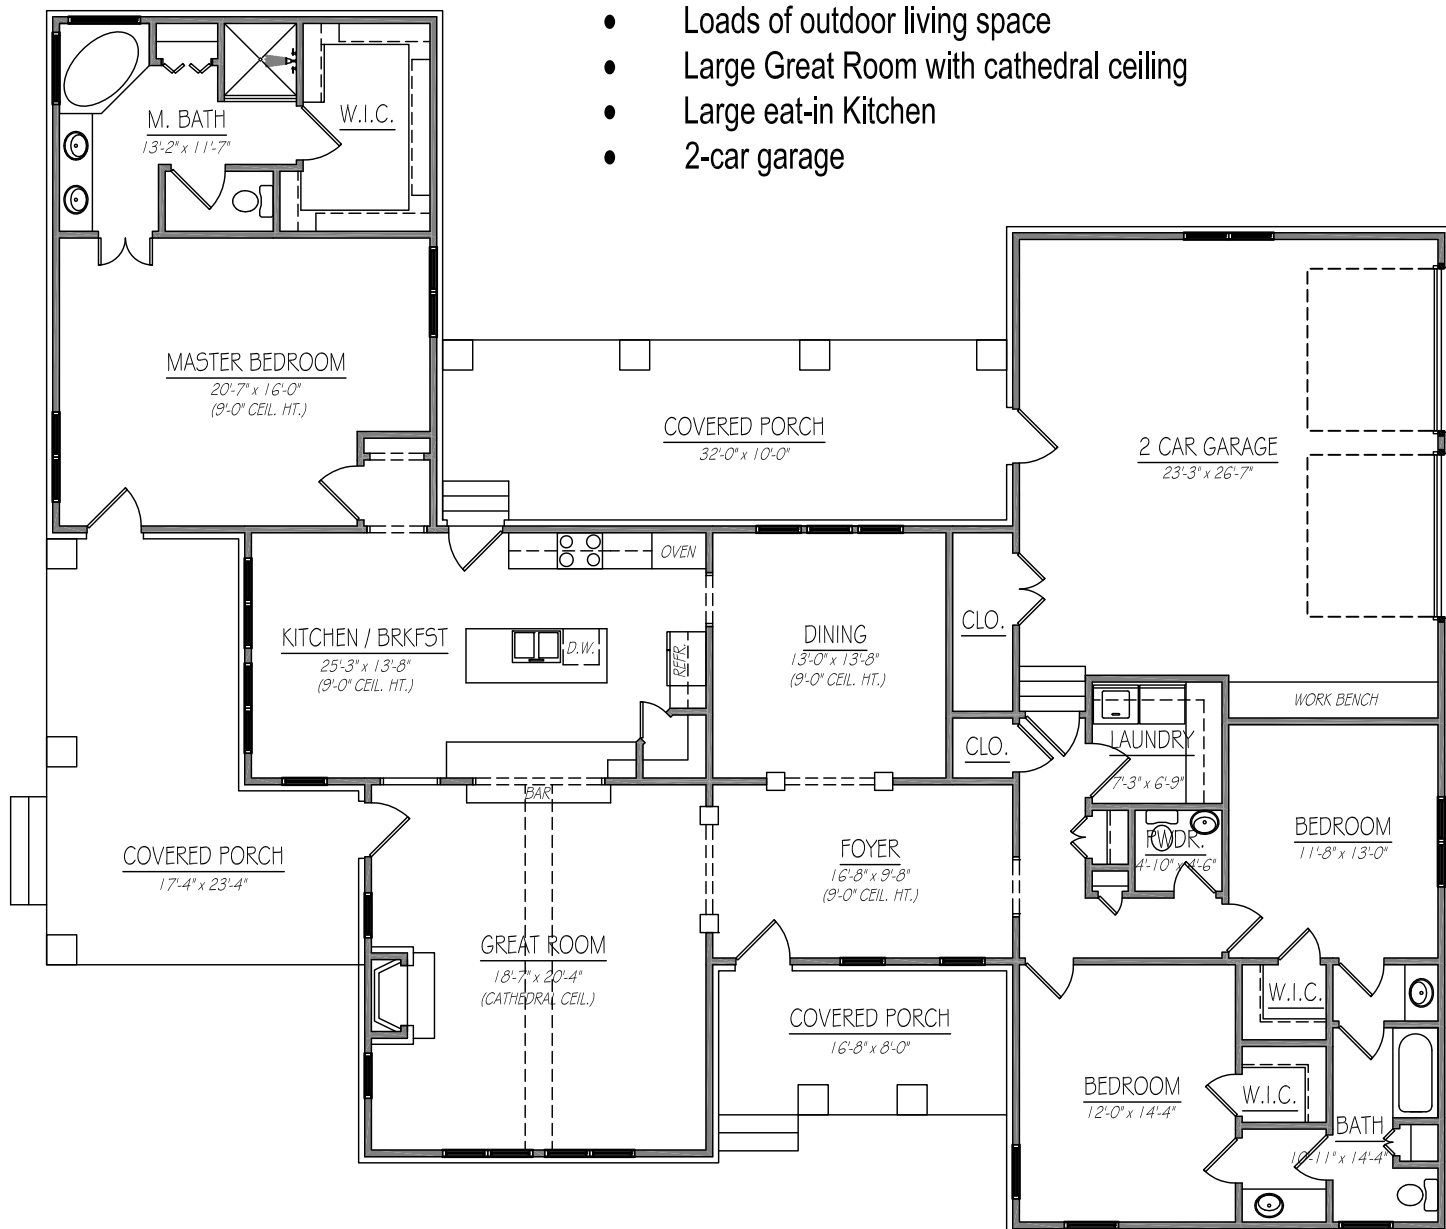

# C-004-32.5-C1

2,454 SQ. FT.

FRONT ELEVATION

## Features:

- 2,454 total square feet of heated area
- 3 bedrooms, 2 1/2 baths
- Master suite with large walk-in closet, Jacuzzi tub with separate shower and two lavatories
- Loads of outdoor living space
- Large Great Room with cathedral ceiling
- Large eat-in Kitchen
- 2-car garage