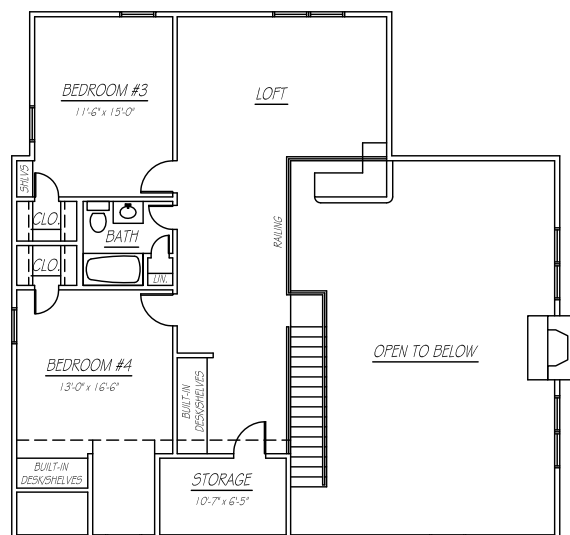

C-001-42.5-C2

2,377 SQ. FT.

FRONT ELEVATION

UPPER LEVEL

Features:

- 2,377 total square feet of living area
- 4 bedrooms, a loft, and 2 1/2 baths
- Master suite with his and her walk-in closets, large Jacuzzi tub and separate shower
- Formal living room
- Large kitchen with breakfast bar
- Large utility room
- Covered front porch and back deck

MAIN LEVEL

KING HOME DESIGNS

865.621.7519

WWW.KINGHOMEDESIGNS.COM