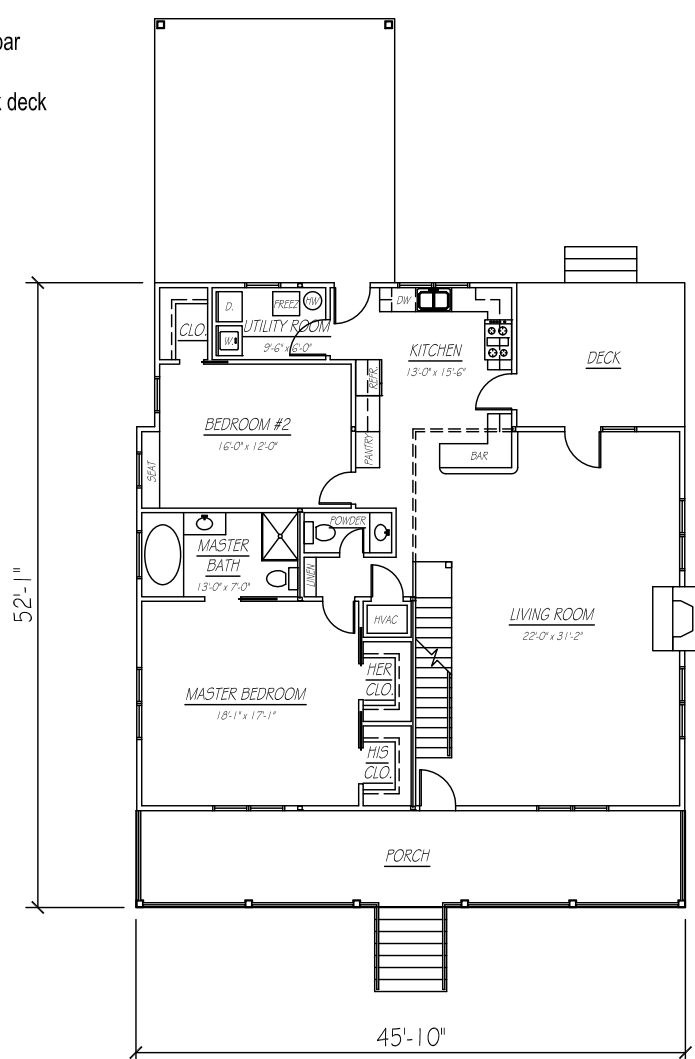

C-001-42.5-C2

2,377 SQ. FT.

FRONT ELEVATION

UPPER LEVEL

Features:

- 2,377 total square feet of living area
- 4 bedrooms, a loft, and 2 1/2 baths
- Master suite with his and her walk-in closets, large Jacuzzi tub and separate shower
- Formal living room
- Large kitchen with breakfast bar
- Large utility room
- Covered front porch and back deck

MAIN LEVEL

KING HOME DESIGNS

865.621.7519

WWW.KINGHOMEDESIGNS.COM