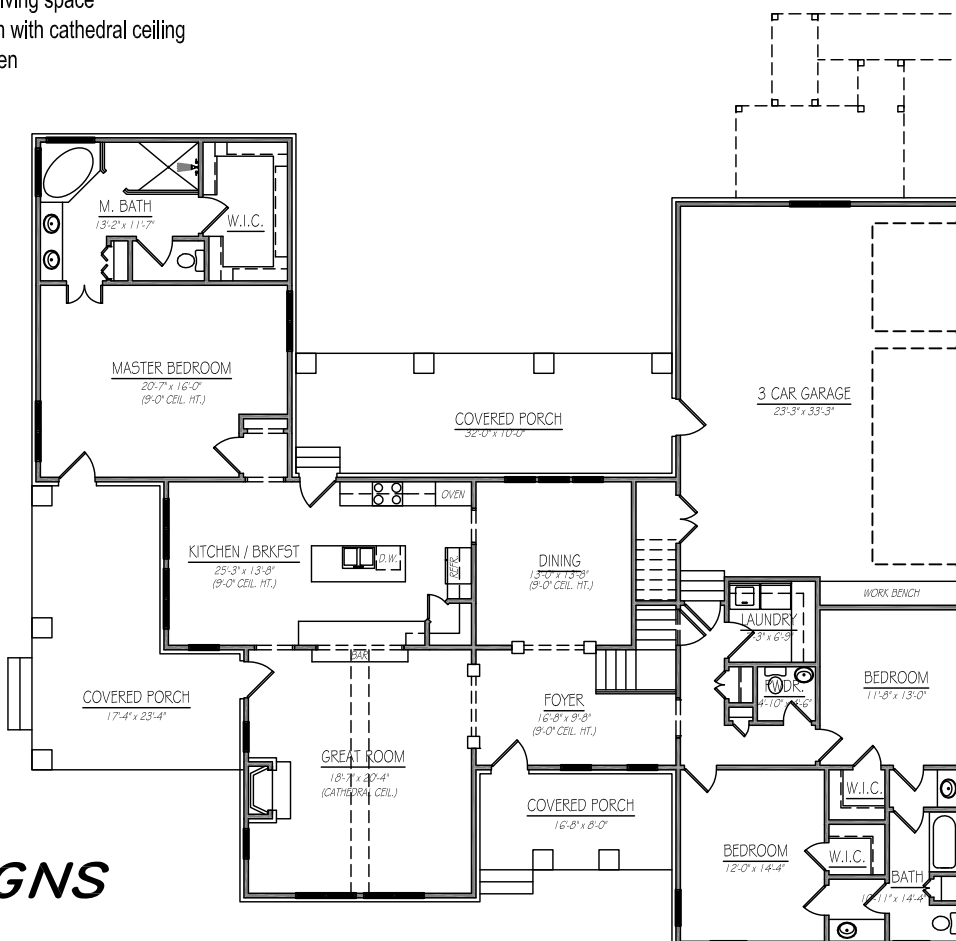

C-003-32.5-C1.5

2,460 SQ. FT.

FRONT ELEVATION

UPPER LEVEL

Features:

- 2,460 total square feet of heated area
- 954 sq.ft. of unfinished bonus room
- 3 bedrooms, 2 1/2 baths
- Master suite with large walk-in closet, Jacuzzi tub with separate shower and two lavatories
- Loads of outdoor living space
- Large Great Room with cathedral ceiling
- Large eat-in Kitchen
- 3-car garage

MAIN LEVEL

KING HOME DESIGNS

865.621.7519

WWW.KINGHOMEDESIGNS.COM