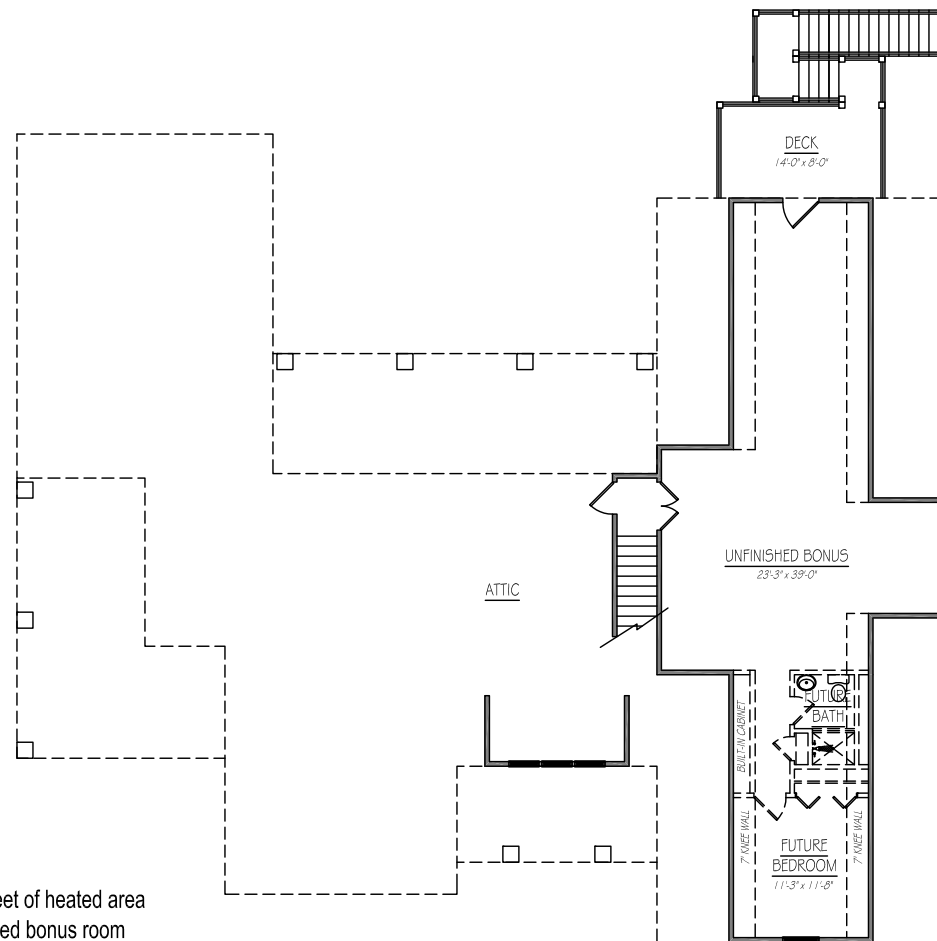

C-003-32.5-C1.5

2,460 SQ. FT.

FRONT ELEVATION

UPPER LEVEL

Features:

- 2,460 total square feet of heated area
- 954 sq.ft. of unfinished bonus room
- 3 bedrooms, 2 1/2 baths
- Master suite with large walk-in closet, Jacuzzi tub with separate shower and two lavatories
- Loads of outdoor living space
- Large Great Room with cathedral ceiling
- Large eat-in Kitchen
- 3-car garage