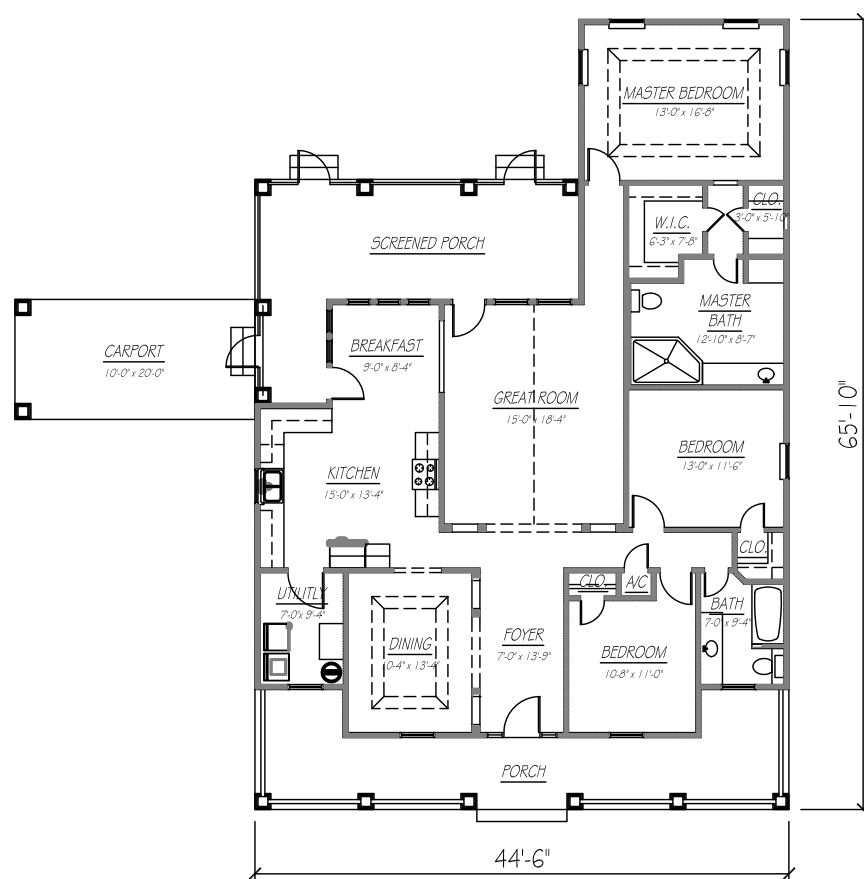

B-002-32-C1

1,922 SQ. FT.

FRONT ELEVATION

Features:

- 1,922 total square feet of living area
- 3 bedrooms, 2 baths
- Large formal dining room
- Large front porch and rear screened porch

MAIN LEVEL

KING HOME DESIGNS