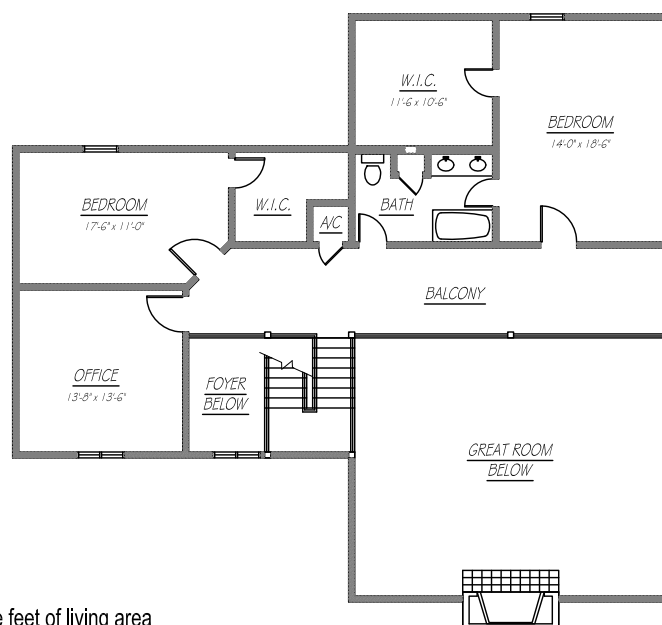

E-003-33-C2

3,474 SQ. FT.

FRONT ELEVATION

Features:

- 3,474 total square feet of living area
- 3 large bedrooms with large w.i.c., 3 baths and office
- Master suite with Jacuzzi tub, separate shower and two lavatories
- Open kitchen and dining room
- Log cabin design

UPPER LEVEL

MAIN LEVEL

KING HOME DESIGNS

865.621.7519

WWW.KINGHOMEDESIGNS.COM