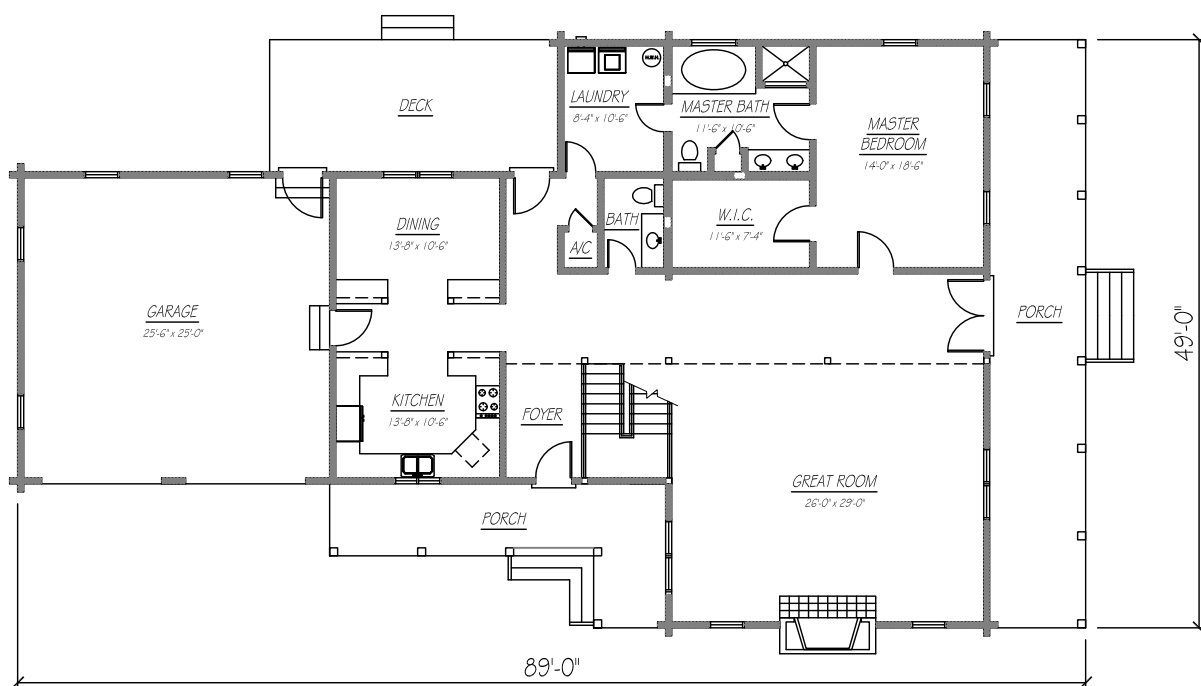

E-003-33-C2

3,474 SQ. FT.

FRONT ELEVATION

Features:

- 3,474 total square feet of living area
- 3 large bedrooms with large w.i.c., 3 baths and office
- Master suite with Jacuzzi tub, separate shower and two lavatories
- Open kitchen and dining room
- Log cabin design

UPPER LEVEL

MAIN LEVEL

KING HOME DESIGNS

865.621.7519

WWW.KINGHOMEDESIGNS.COM