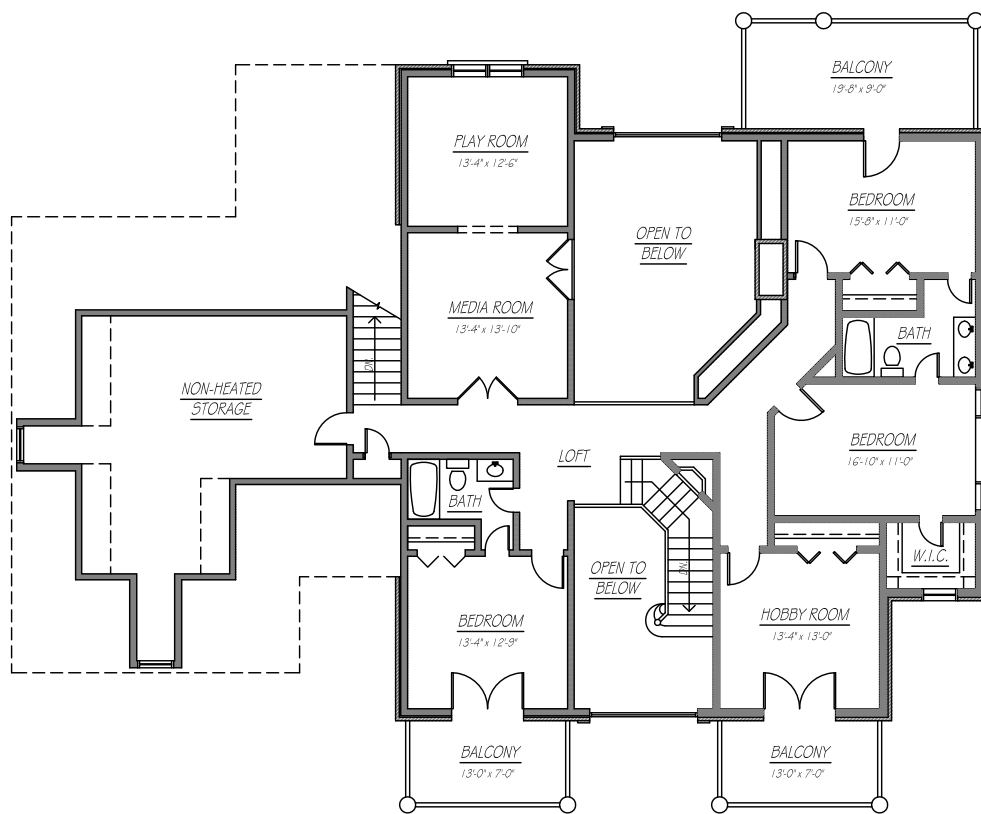

# G-003-43.5-S2

4,491 SQ. FT.

**FRONT ELEVATION**

**UPPER LEVEL**

**Features:**

- 4,491 total square feet of living area
- 4 bedrooms and 3 1/2 baths
- Master suite with large walk-in closet, large Jacuzzi tub with separate shower and two lavatories
- Grand entrance with study and formal dining
- Large kitchen and keeping room
- Hobby room, media room and play room
- 3-car garage