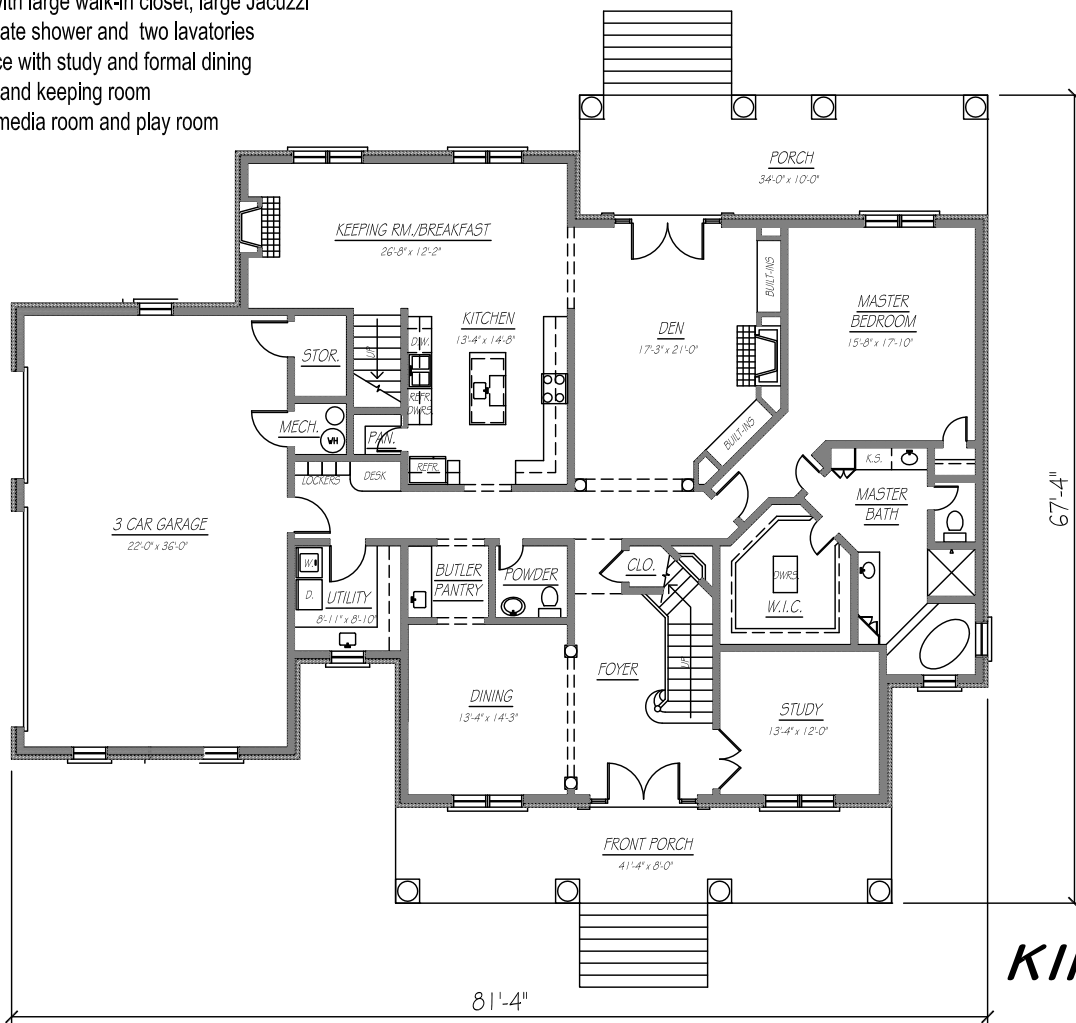

# G-003-43.5-S2

4,491 SQ. FT.

**FRONT ELEVATION**

**UPPER LEVEL**

**Features:**

- 4,491 total square feet of living area
- 4 bedrooms and 3 1/2 baths
- Master suite with large walk-in closet, large Jacuzzi tub with separate shower and two lavatories
- Grand entrance with study and formal dining
- Large kitchen and keeping room
- Hobby room, media room and play room
- 3-car garage