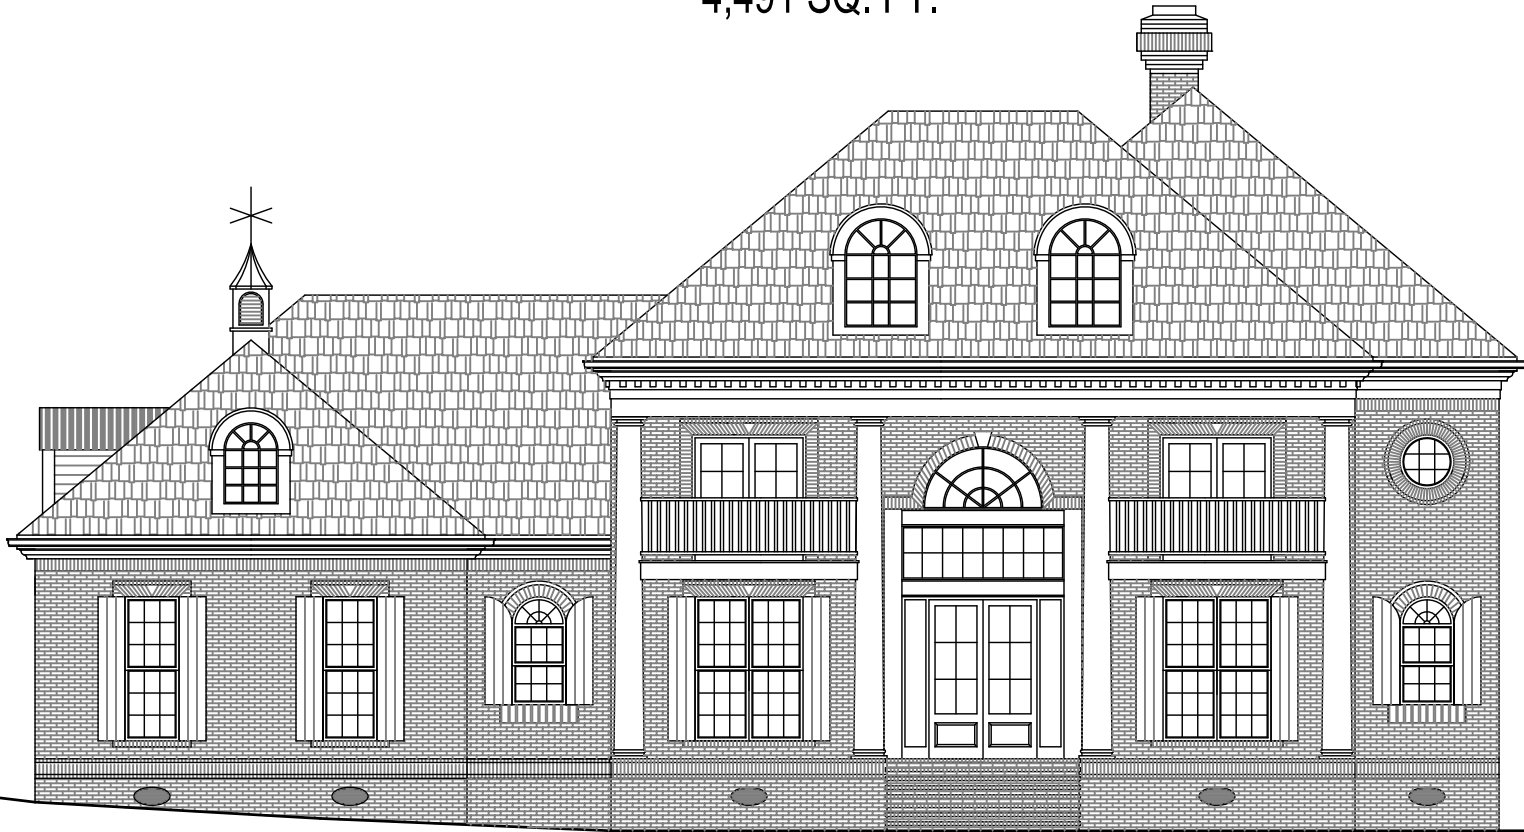

# G-003-43.5-S2

4,491 SQ. FT.

**FRONT ELEVATION**

**UPPER LEVEL**

**Features:**

- 4,491 total square feet of living area
- 4 bedrooms and 3 1/2 baths
- Master suite with large walk-in closet, large Jacuzzi tub with separate shower and two lavatories
- Grand entrance with study and formal dining
- Large kitchen and keeping room
- Hobby room, media room and play room
- 3-car garage